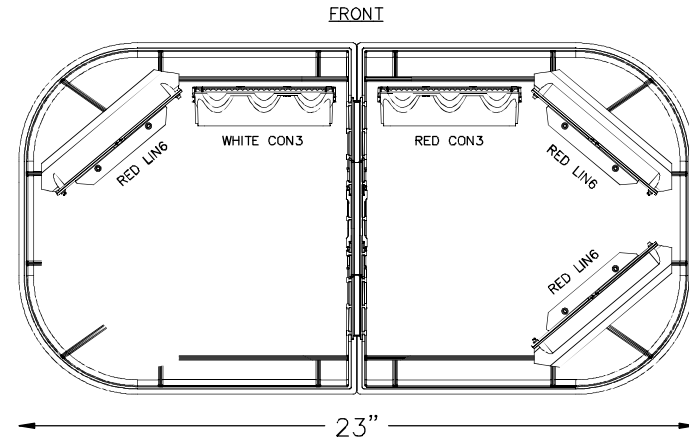

DRIVER SIDE

PASS. SIDE

QTY.	PART #
1	JNMINI

NOTE: THE ABOVE LIGHTBARS COME STANDARD WITH CLEAR DOMES AND MKEZ7 PERMANENT MOUNTING KIT.

© 2010 COPYRIGHT, WHELEN ENGINEERING COMPANY		PIONEERS IN SAFETY SIGNALS	
NFPA MINI JUSTICE MODEL: JNMINI		WHELEN ® ENGINEERING COMPANY	
		<small>ROUTE 145 TELEPHONE (860) 526-9504 CHESTER, CT 06412-0684</small>	
DR. DEZ	SCALE NONE	SHEET	OF
CH. DEZ	DATE 03/25/10	1	1