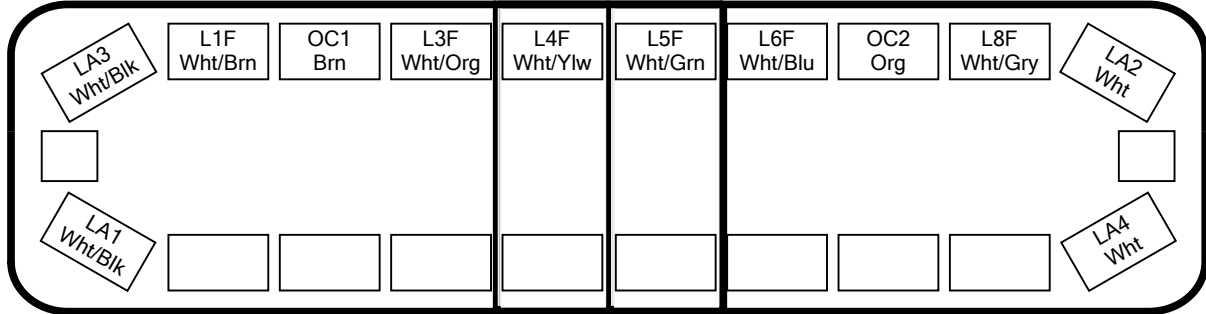

### *Internal Harness Connectors and Colors*

### *Line Items*

QTY	Model #	Description	List Price
1	JE2NFPA	56", Four Corner Red Linear-LED@s, Six Front CON3™s (4 Red & 2 White)	\$1,828.00
2	JDCR	Add 1 CON3, Red	\$208.00
1	MK9S	Mounting bracket for: , for bar length(s): "48"" ,48.50"" ,49.75"" ,52""	\$59.00
<b>Total:</b>			<b>\$2,095.00</b>