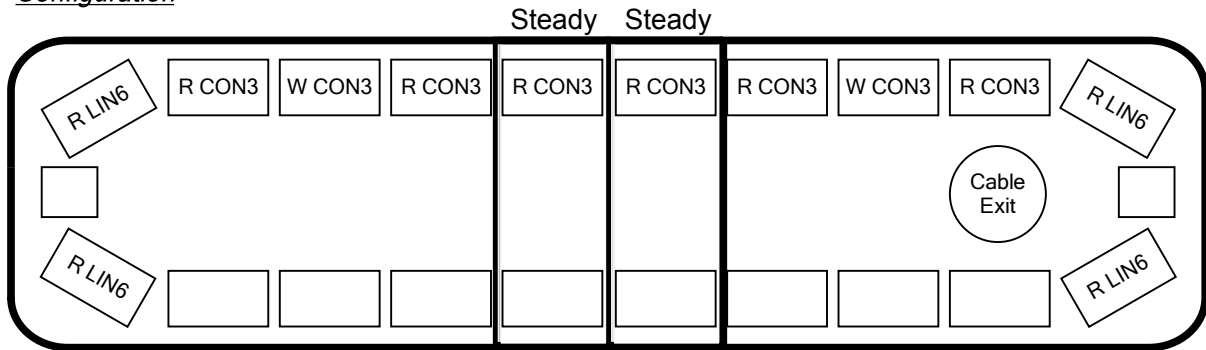

Justice® Competitor Series Light Bar Order Form/Worksheet

Configuration