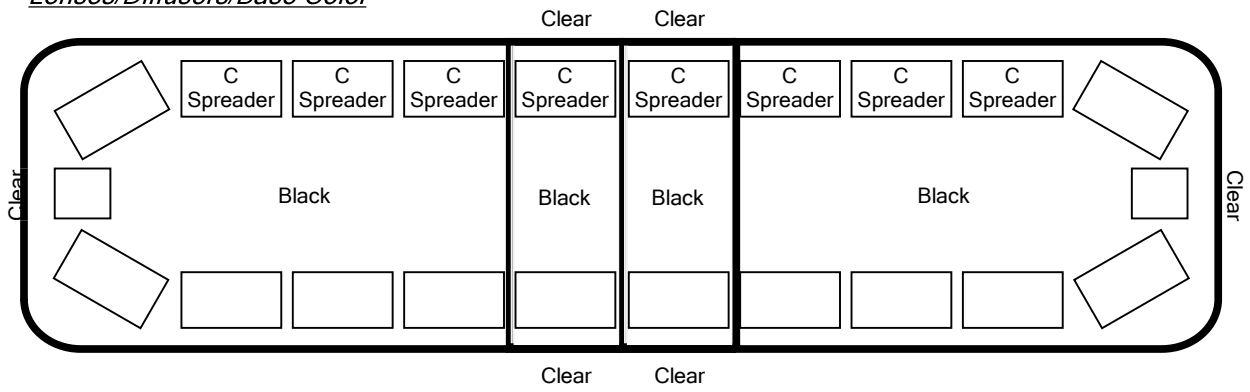

# Justice® Competitor Series Light Bar Order Form/Worksheet

*Configuration*

*Lenses/Diffusers/Base Color*

*Control Cable Wiring*

### *Internal Harness Connectors and Colors*

### *Line Items*

QTY	Model #	Description	List Price
1	JE2NFPA	56", Four Corner Red Linear-LED@s, Six Front CON3™s (4 Red & 2 White)	\$1,828.00
2	JDCR	Add 1 CON3, Red	\$208.00
1	MK9S	Mounting bracket for: , for bar length(s): "48"" ,48.50"" ,49.75"" ,52""	\$59.00
<b>Total:</b>			<b>\$2,095.00</b>