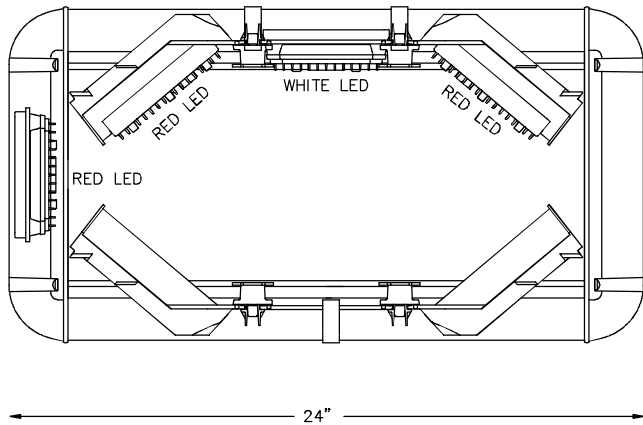

FNMINI

DRIVER

PASSENGER

QTY.	MODEL
1	FNMINI

NOTE: THE ABOVE LIGHTBARS COME STANDARD WITH CLEAR LENSES AND MKEZ7 MOUNTING KIT.