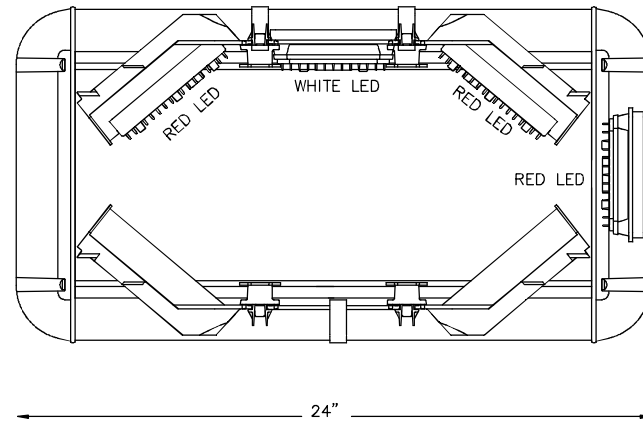

FNMINI

DRIVER

PASSENGER

QTY.	MODEL
1	FNMINI

NOTE: THE ABOVE LIGHTBARS COME STANDARD WITH CLEAR LENSES AND MKEZ7 MOUNTING KIT.