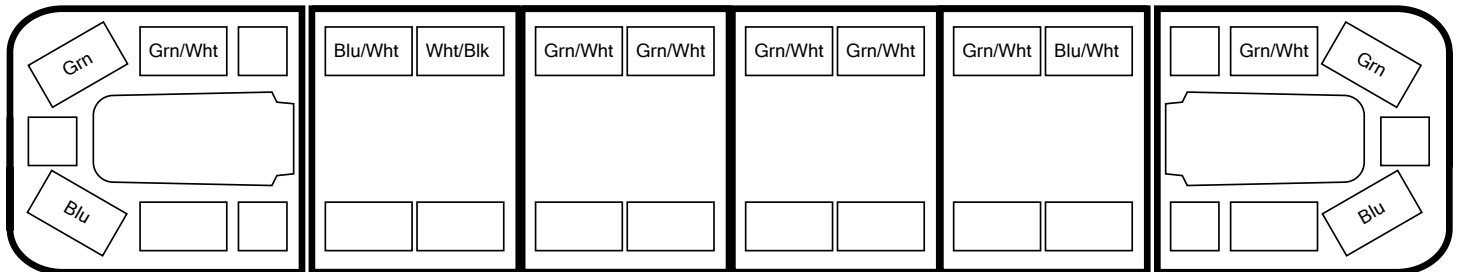

Control Cable Wiring