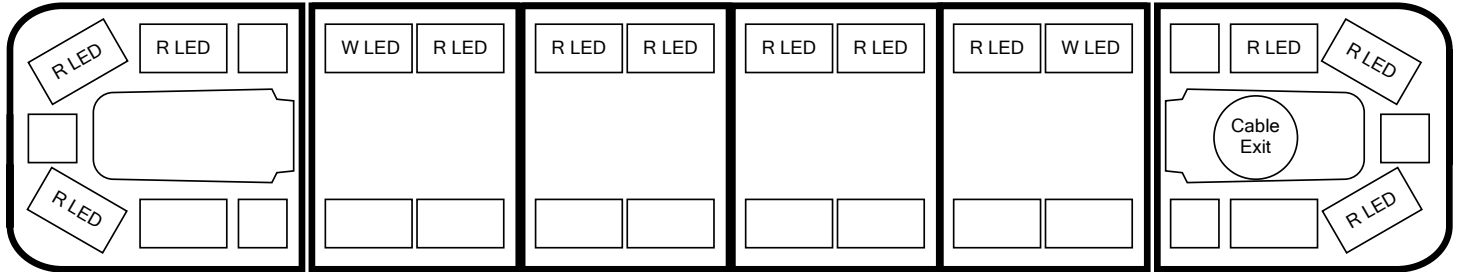

# Cenator™ Series Light Bar Order Form/Worksheet

## Configuration

### *Internal Harness Connectors and Colors*

Control Cable Color	Function	I/O Ports	Cable
Green	Front Corner		15 Conduct... GA Cable.
GreenWhite	Red Front Directional		15 Conduct... GA Cable.
Blue	Rear Corner		15 Conduct... GA Cable.
BlueWhite	White Front Directional		15 Conduct... GA Cable.
Violet	Low Power		15 Conduct... GA Cable.
Orange	Pattern Override		15 Conduct... GA Cable.
WhiteViolet	Scanlock		15 Conduct... GA Cable.

### *Line Items*

QTY	Model #	Description	List Price
1	CA72RRRRRCV-OES	72" Cenator Series	
1	CMK20S	Mounting bracket for: Universal Universal, for bar length(s): Stud Mount Kit,60-72"	
8	CDLR	Add LIN6 Light, 1 Red/Red	
2	CDLC	Add LIN6 Light, 1 White/White	
<b>Total:</b>			