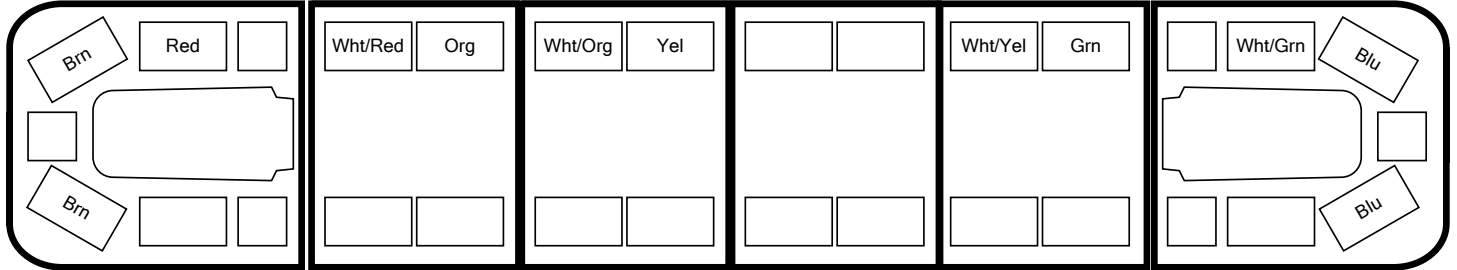

## Configuration

## Lenses

### *Internal Harness Connectors and Colors*

Control Cable Color	Function	I/O Ports	Cable
Green	Front Corner		15 Conduct... GA Cable.
GreenWhite	Red Front Directional		15 Conduct... GA Cable.
Blue	Rear Corner		15 Conduct... GA Cable.
BlueWhite	White Front Directional		15 Conduct... GA Cable.
Violet	Low Power		15 Conduct... GA Cable.
Orange	Pattern Override		15 Conduct... GA Cable.
WhiteViolet	Scanlock		15 Conduct... GA Cable.