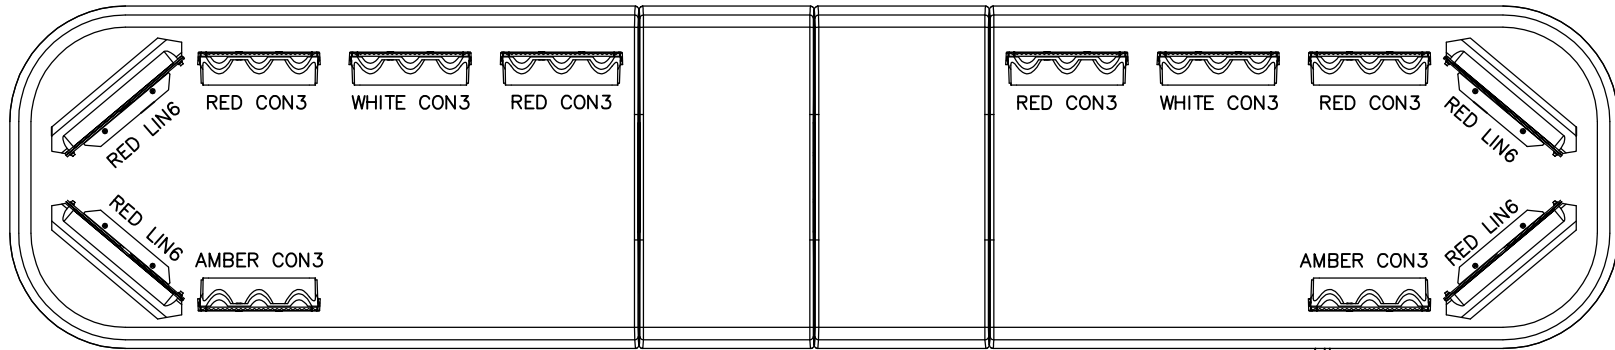

62858-18 dwg provided by Whelen

FRONT

56.25"

QTY.	MODEL
1	JE2NFPA
2	JDCA
1	MK9S
1	DELMKEZ7

NET: \$690.40

NOTE: THE ABOVE CONFIGURATION COMES STANDARD WITH CLEAR DOMES.