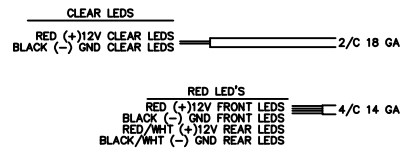

62858-18 dwg provided by Whelen

FRONT

56.25"

QTY.	MODEL
1	JE2NFPA
2	JDCA
1	MK9S
1	DELMKEZ7

NET: \$690.40

NOTE: THE ABOVE CONFIGURATION COMES STANDARD WITH CLEAR DOMES.