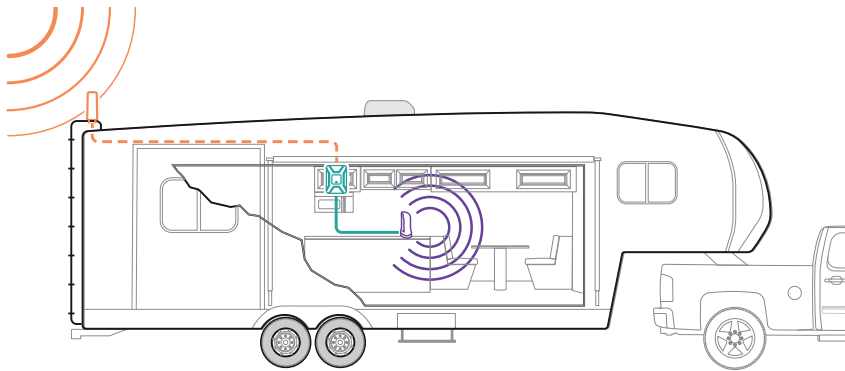

About

The **Drive 4G-X RV** is our powerful in-vehicle cell phone signal booster kit certified for use anywhere in the US and Canada. The Drive 4G-X RV boosts voice and data with max FCC-allowed 50 dB system gain, enhancing 4G LTE, as well as 3G network signals, up to 32x. RVers get fewer lost connections and dead zones, better call quality as well as faster data uploads and downloads whether parked or in-motion in their RV. Works in all classes of RV; Class A, Class C and all towables.

As with all weBoost boosters, all components needed come in one package for easy DIY installation. This includes inside and outside antennas, coax cables with connectors pre-installed and both a 110V AC wall plug and a 12V fused DC hardwire power supply. The Drive 4G-X RV works with all cellular devices, on all North American carriers, simultaneously.

Installation

- 1 Receives signal:** The powerful antenna reaches out to access a voice and 3G, 4G, and LTE data signal, and delivers it to the booster.
- 2 Boost signal:** The booster receives the signal, amplifies it, and serves as a relay between your phone and the nearest cell tower.
- 3 Broadcasts signal:** Your devices get a stronger signal, and calls and data are fed through the booster back to the network.