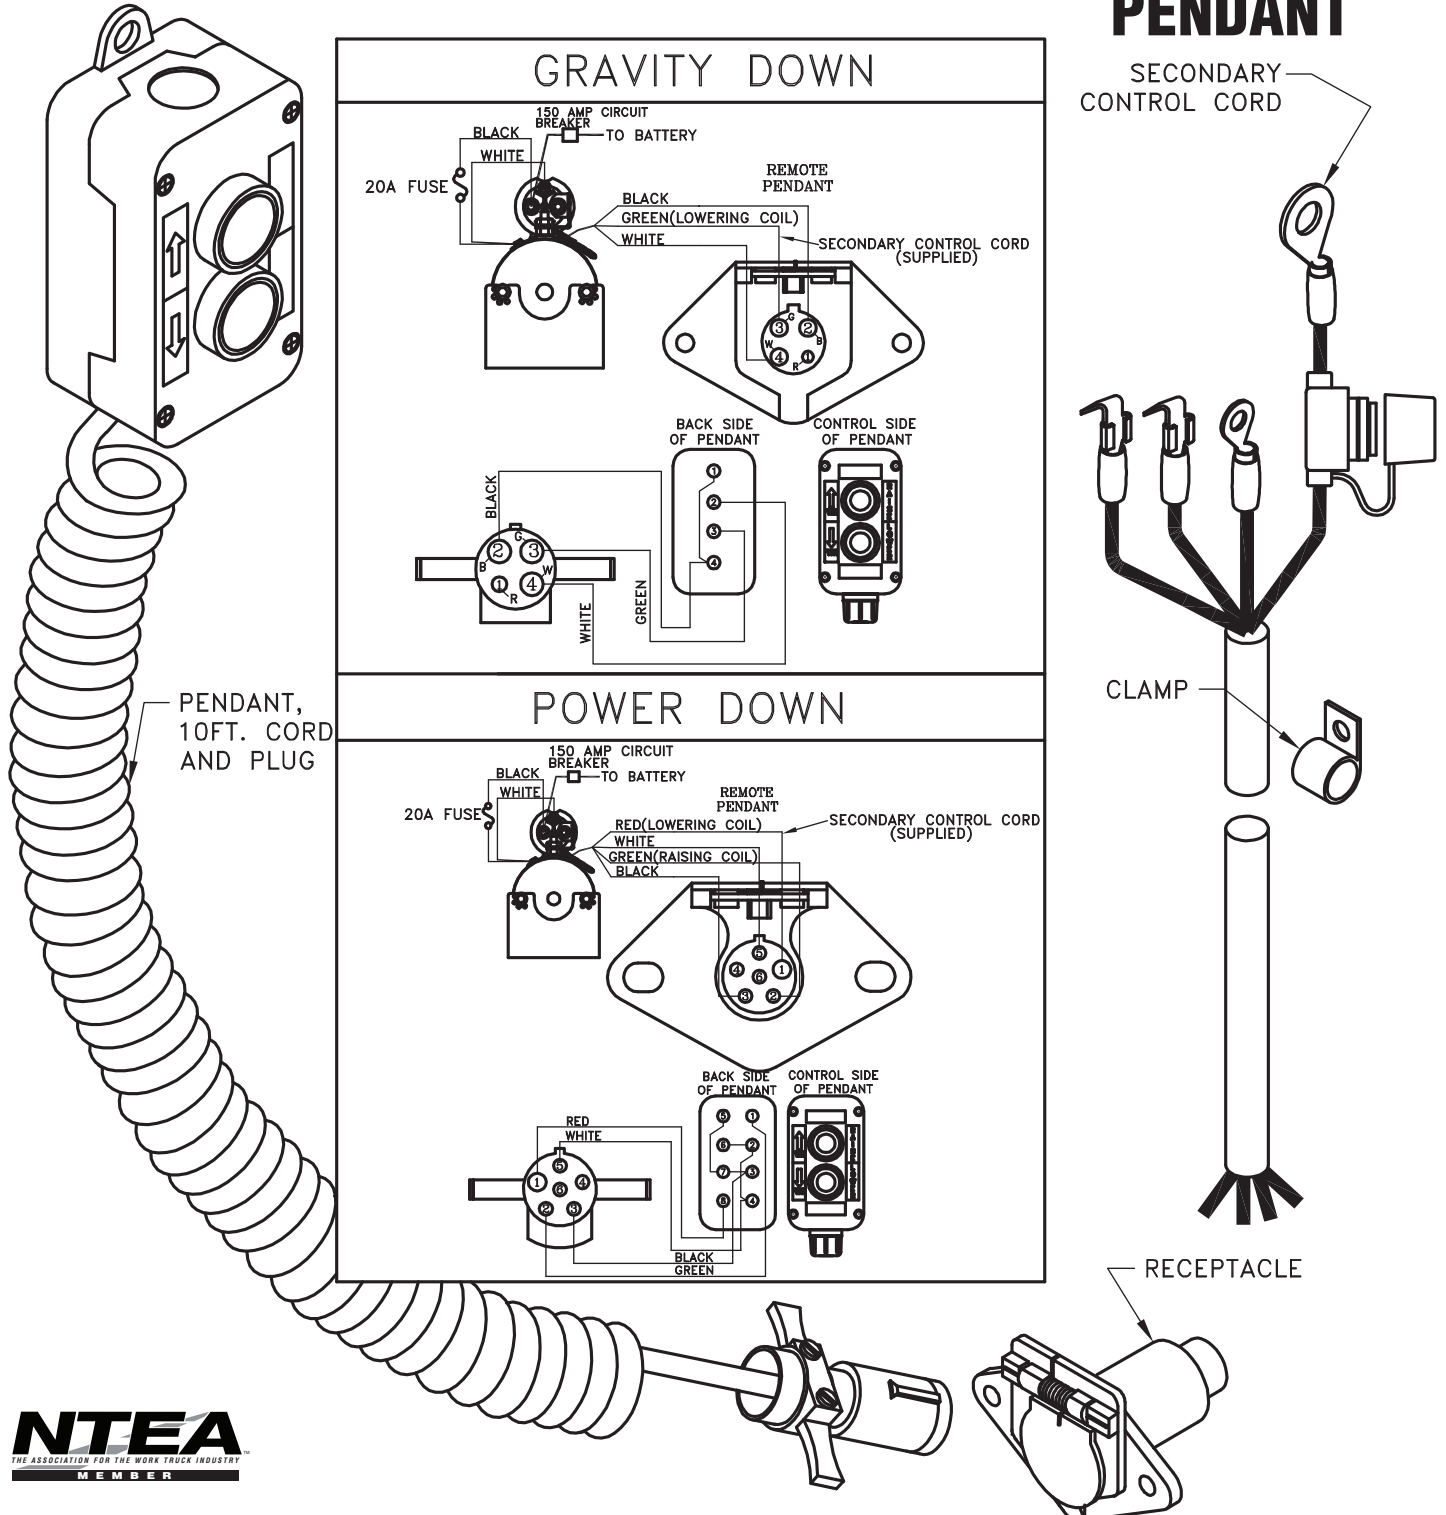

PART NO.
3720040
3720041

KIT NO.
179 Kit
179-1 Kit

DESCRIPTION
Gravity Down
Power Down

KIT 179

REMOTE CONTROL PENDANT

KIT INCLUDES:

- *Pendant, 10 ft. coiled cord and plug (4309 G.D. or 4310 P.D.)
- *Receptacle (4301342 G.D. or 4314 P.D.)
- *Secondary control cord (used only if remote control pendant is secondary control.)
- *Control cord clamp (used to attach secondary control cord to motor—except on TVL series liftgates.)