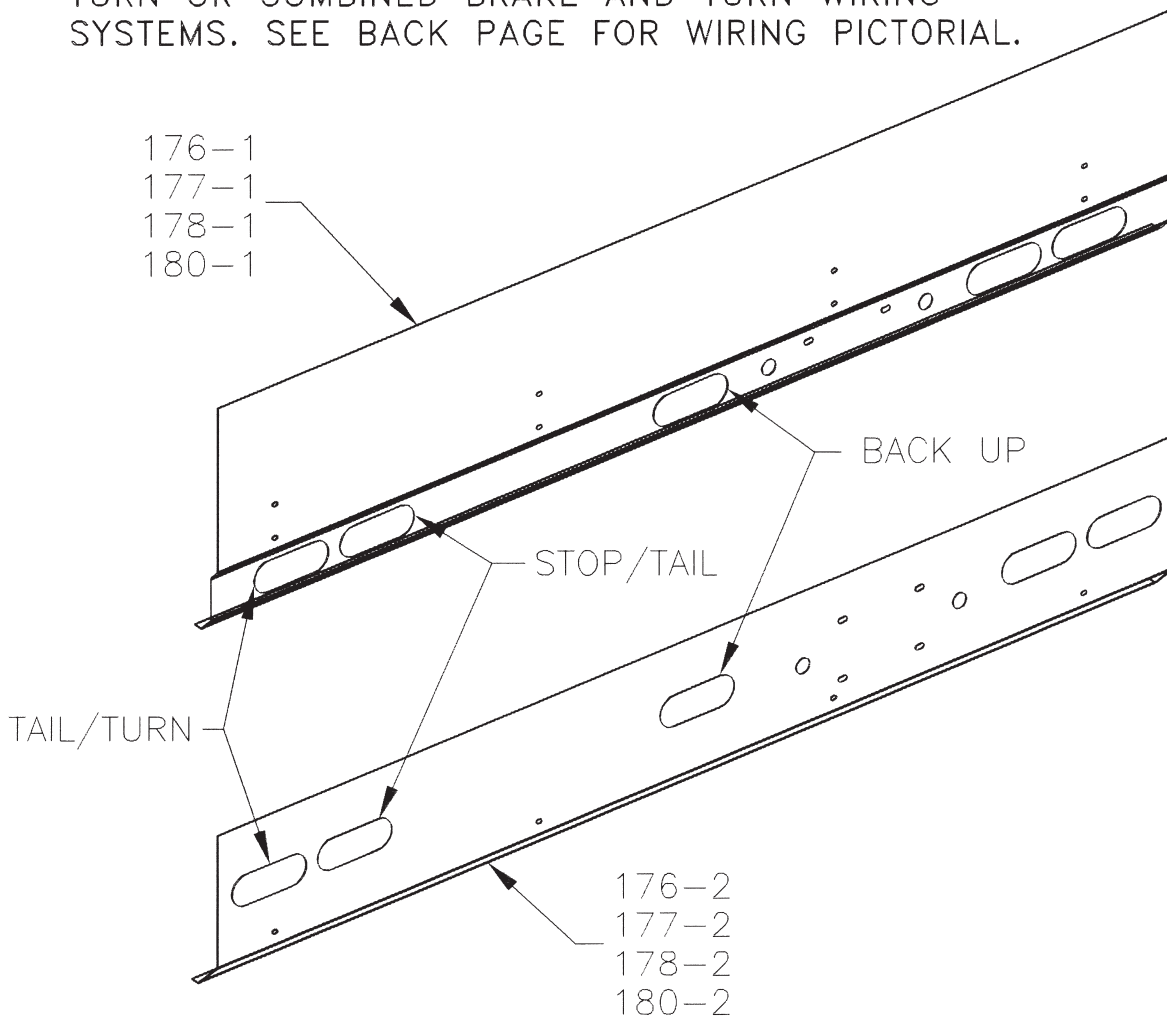

HIEMAN TAILGATES, INC.

KIT 176 KIT 177 KIT 178 KIT 180 TVL LIGHT KITS

KIT NO.	PLATFORM SIZE	APPLICATION	PART NO.
176-1	75" WIDE	TVL & TVL A	3710-001
177-1	85" WIDE	TVL & TVL A	3710-002
178-1	90" WIDE	TVL & TVL A	3710-003
180-1	95" WIDE	TVL & TVL A	3710-004
176-2	75" WIDE	TVL125/16A, LB	31152-001
177-2	85" WIDE	TVL125/16A, LB	31152-002
178-2	90" WIDE	TVL125/16A, LB	31152-003
180-2	95" WIDE	TVL125/16A, LB	31152-004

NOTE: KIT WORKS WITH BOTH SEPARATE BRAKE AND TURN OR COMBINED BRAKE AND TURN WIRING SYSTEMS. SEE BACK PAGE FOR WIRING PICTORIAL.

600 East Wayne Street Celina, Ohio 45822 Phone: 419-586-7727 Fax: 419-586-9724

WIRING PICTORIAL

WIRING OPTIONS

*SEPARATE BRAKE AND TURN

1. RED TURN LIGHTS—THIEFMAN STD. CONFIGURATION
REQ'D CONNECTIONS: 23 TO 24, 25 TO 26, 29 TO 30, 31 TO 32
(27, 28—BOTH LOOSE)
2. AMBER TURN LIGHTS—OPTIONAL CONFIGURATION
REQ'D CONNECTIONS: 25 TO 26, 29 TO 30
(23, 24, 27, 28, 31, 32—ALL LOOSE)

**COMBINED BRAKE AND TURN—OPTIONAL CONFIGURATION

- REQ'D CONNECTIONS: 23 TO 24, 26 TO 27, 28 TO 30, 31 TO 32
(25, 29—BOTH LOOSE)