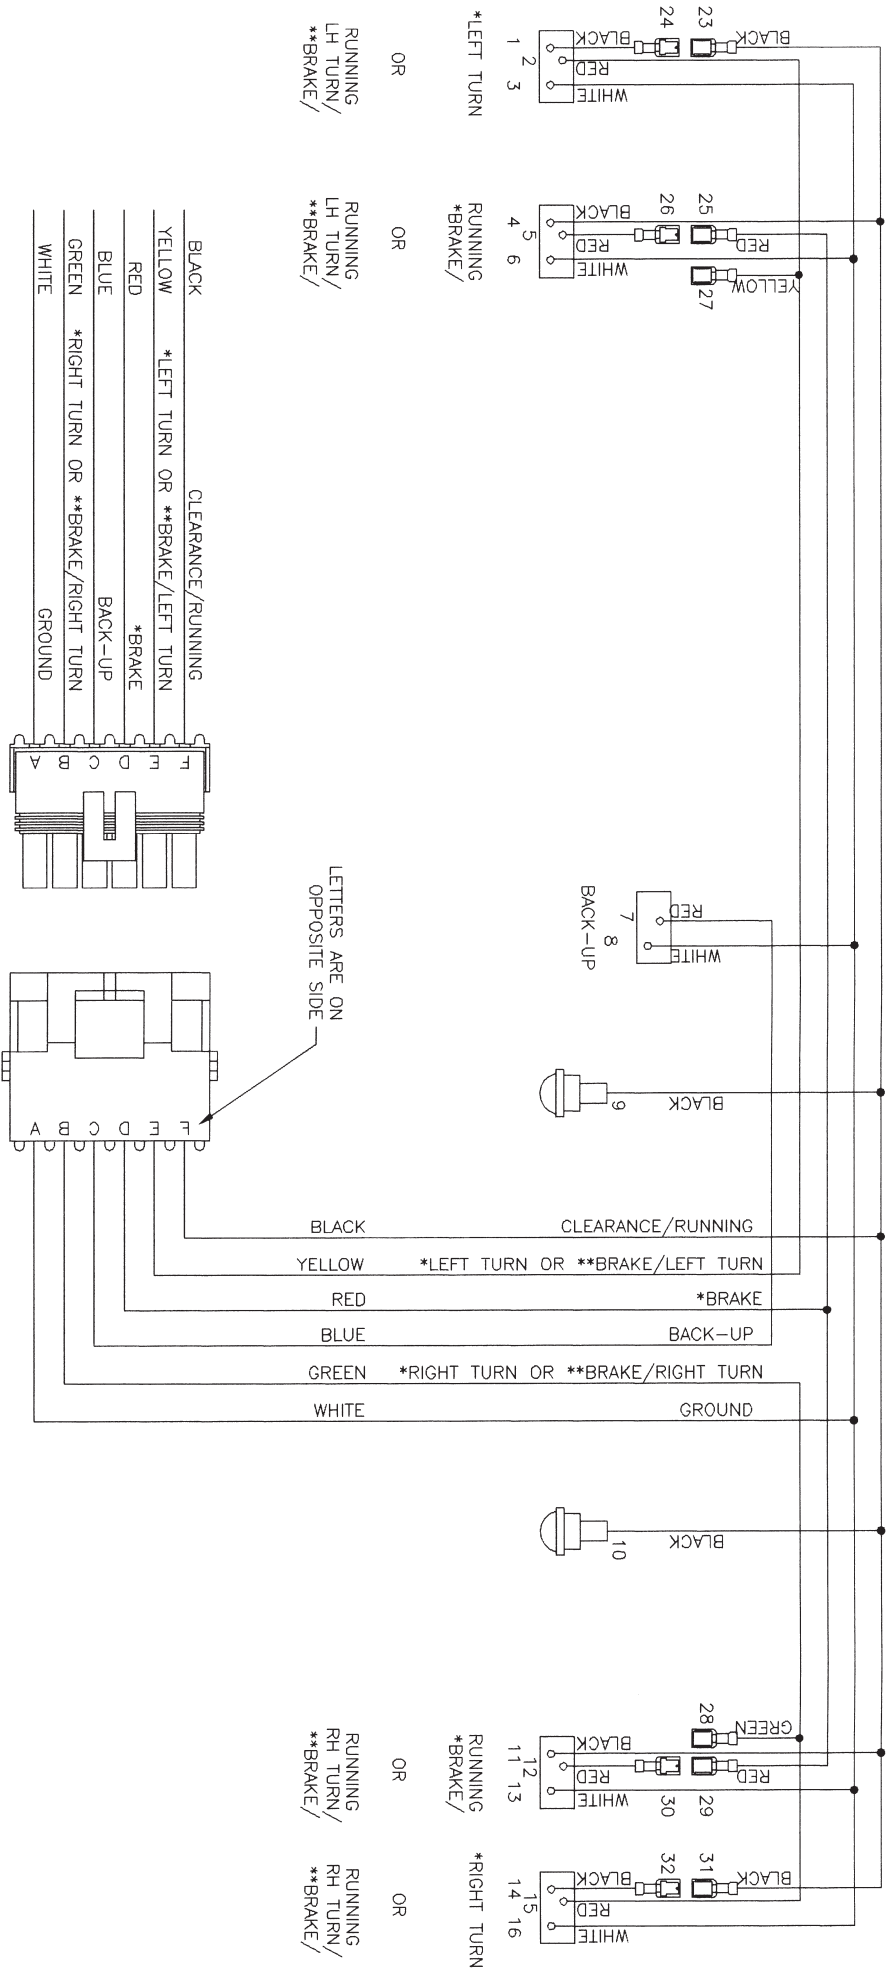

HIEMAN TAILGATES, INC.

KIT 176 KIT 177 KIT 178 KIT 180 TVL LIGHT KITS

KIT NO.	PLATFORM SIZE	APPLICATION	PART NO.
176-1	75" WIDE	TVL & TVL A	3710-001
177-1	85" WIDE	TVL & TVL A	3710-002
178-1	90" WIDE	TVL & TVL A	3710-003
180-1	95" WIDE	TVL & TVL A	3710-004
176-2	75" WIDE	TVL125/16A, LB	31152-001
177-2	85" WIDE	TVL125/16A, LB	31152-002
178-2	90" WIDE	TVL125/16A, LB	31152-003
180-2	95" WIDE	TVL125/16A, LB	31152-004

NOTE: KIT WORKS WITH BOTH SEPARATE BRAKE AND TURN OR COMBINED BRAKE AND TURN WIRING SYSTEMS. SEE BACK PAGE FOR WIRING PICTORIAL.

600 East Wayne Street Celina, Ohio 45822 Phone: 419-586-7727 Fax: 419-586-9724

WIRING PICTORIAL

WIRING OPTIONS

*SEPARATE BRAKE AND TURN

1. RED TURN LIGHTS—THIEFMAN STD. CONFIGURATION
REQ'D CONNECTIONS: 23 TO 24, 25 TO 26, 29 TO 30, 31 TO 32
(27, 28—BOTH LOOSE)
2. AMBER TURN LIGHTS—OPTIONAL CONFIGURATION
REQ'D CONNECTIONS: 25 TO 26, 29 TO 30
(23, 24, 27, 28, 31, 32—ALL LOOSE)

**COMBINED BRAKE AND TURN—OPTIONAL CONFIGURATION

- REQ'D CONNECTIONS: 23 TO 24, 26 TO 27, 28 TO 30, 31 TO 32
(25, 29—BOTH LOOSE)