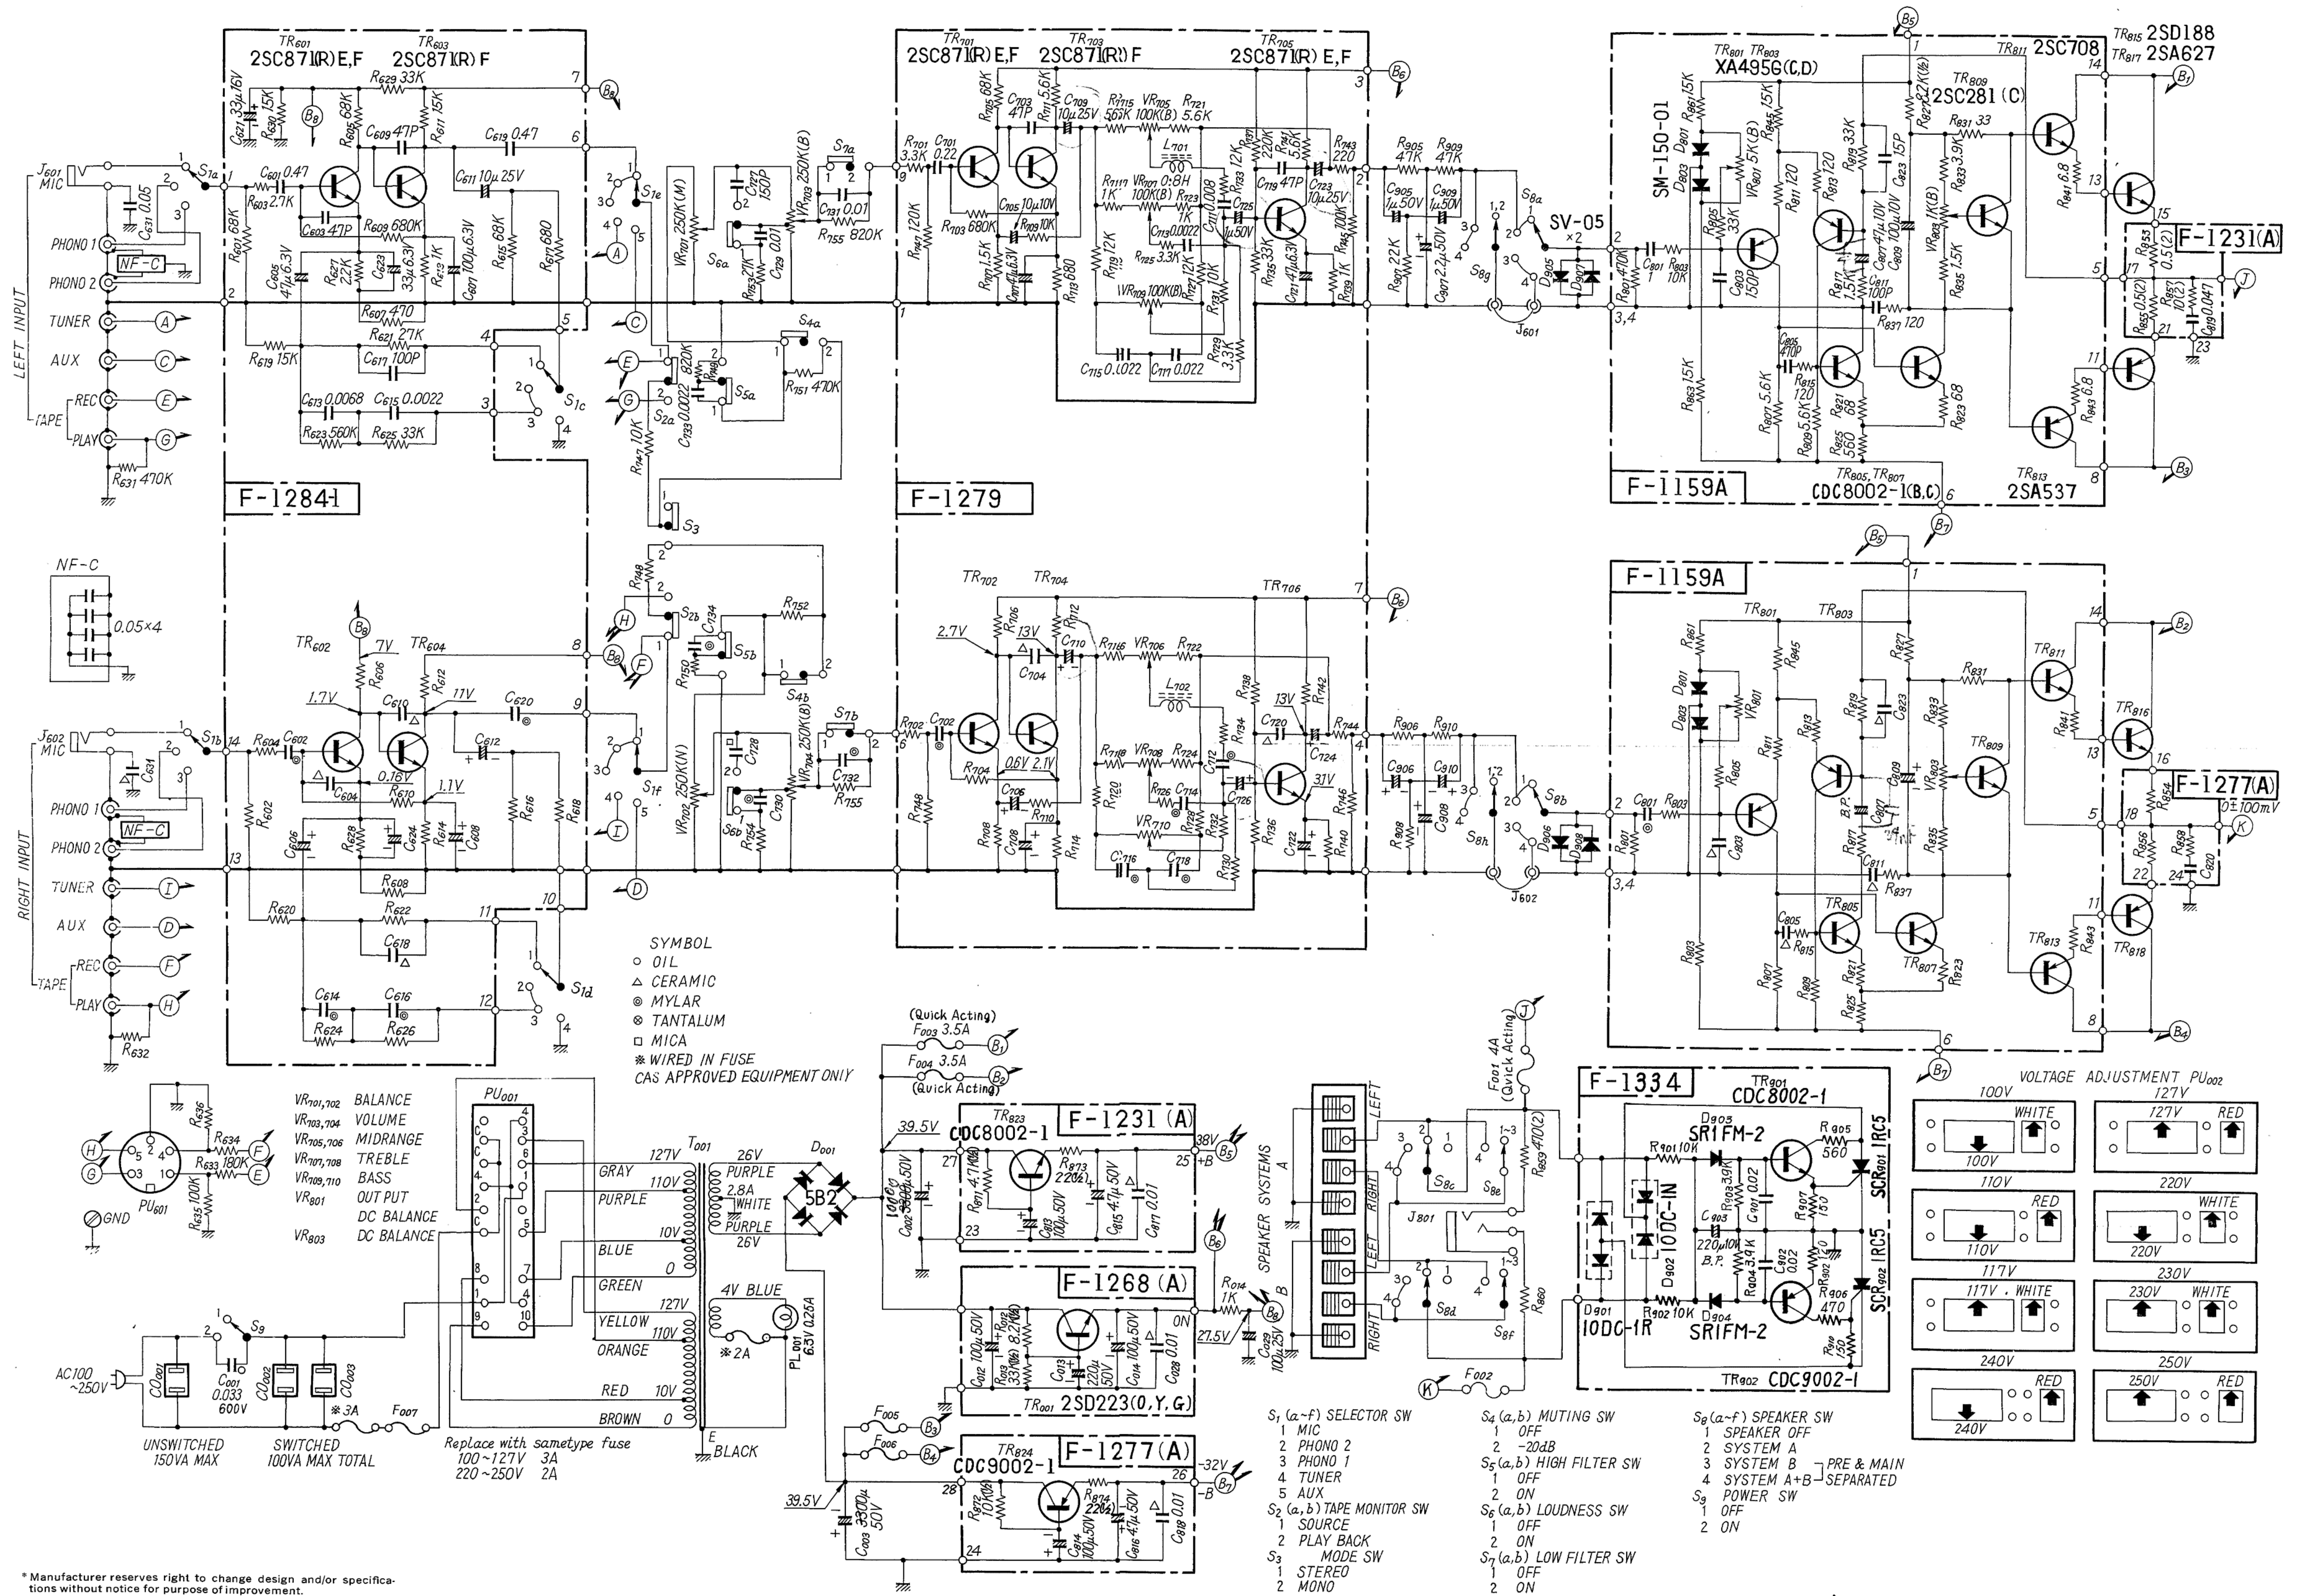

HiFi ENGINE®

For more Hi-Fi manuals and set-up information
please visit www.hifiengine.com

SANSUI AU-666 SCHEMATIC DIAGRAM

* Manufacturer reserves right to change design and/or specifications without notice for purpose of improvement.