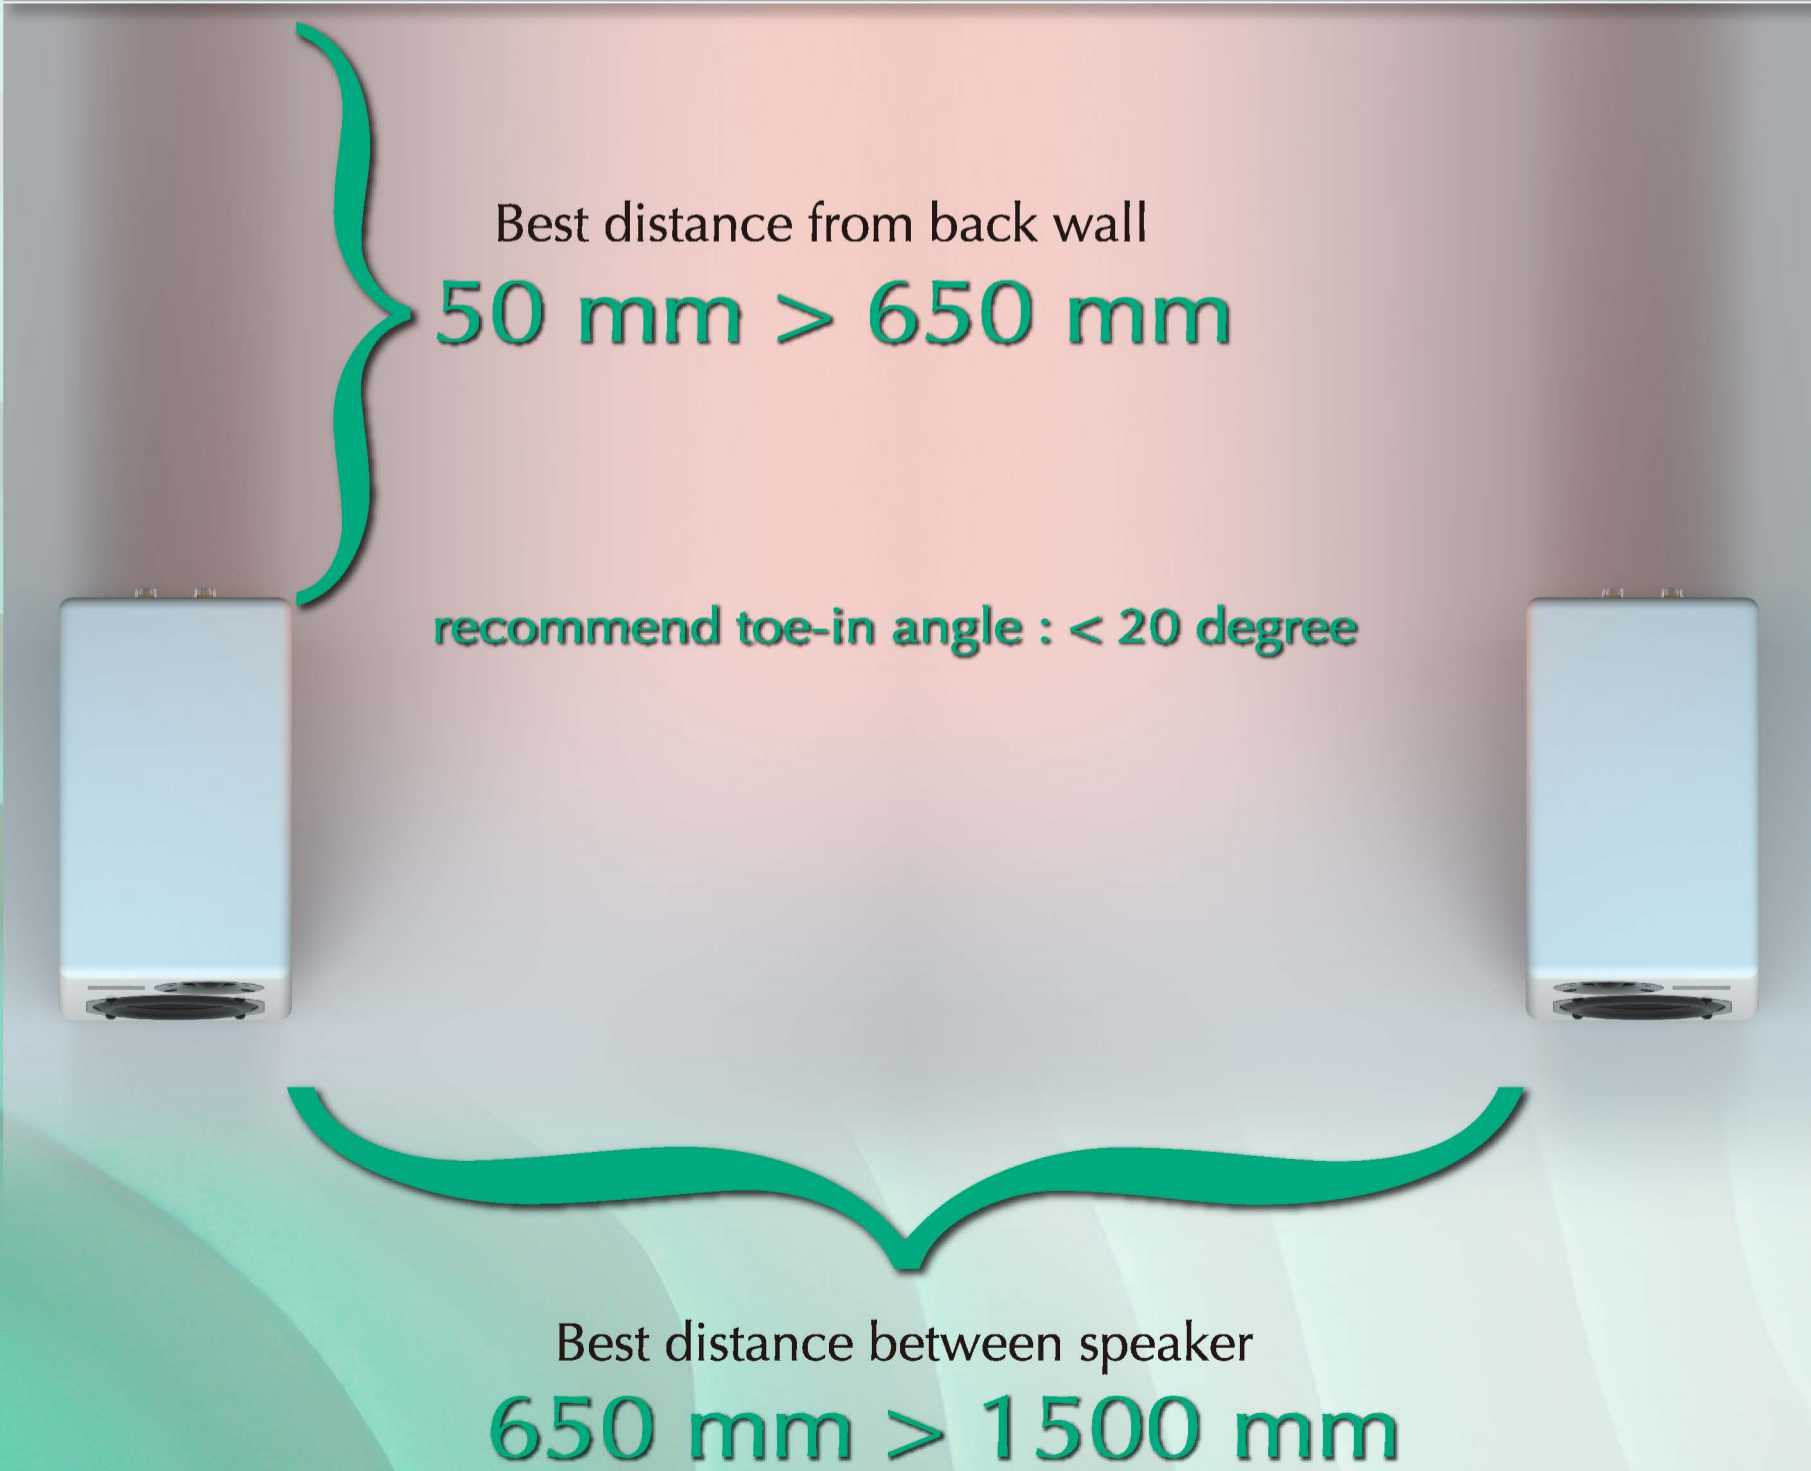

Placement instruction