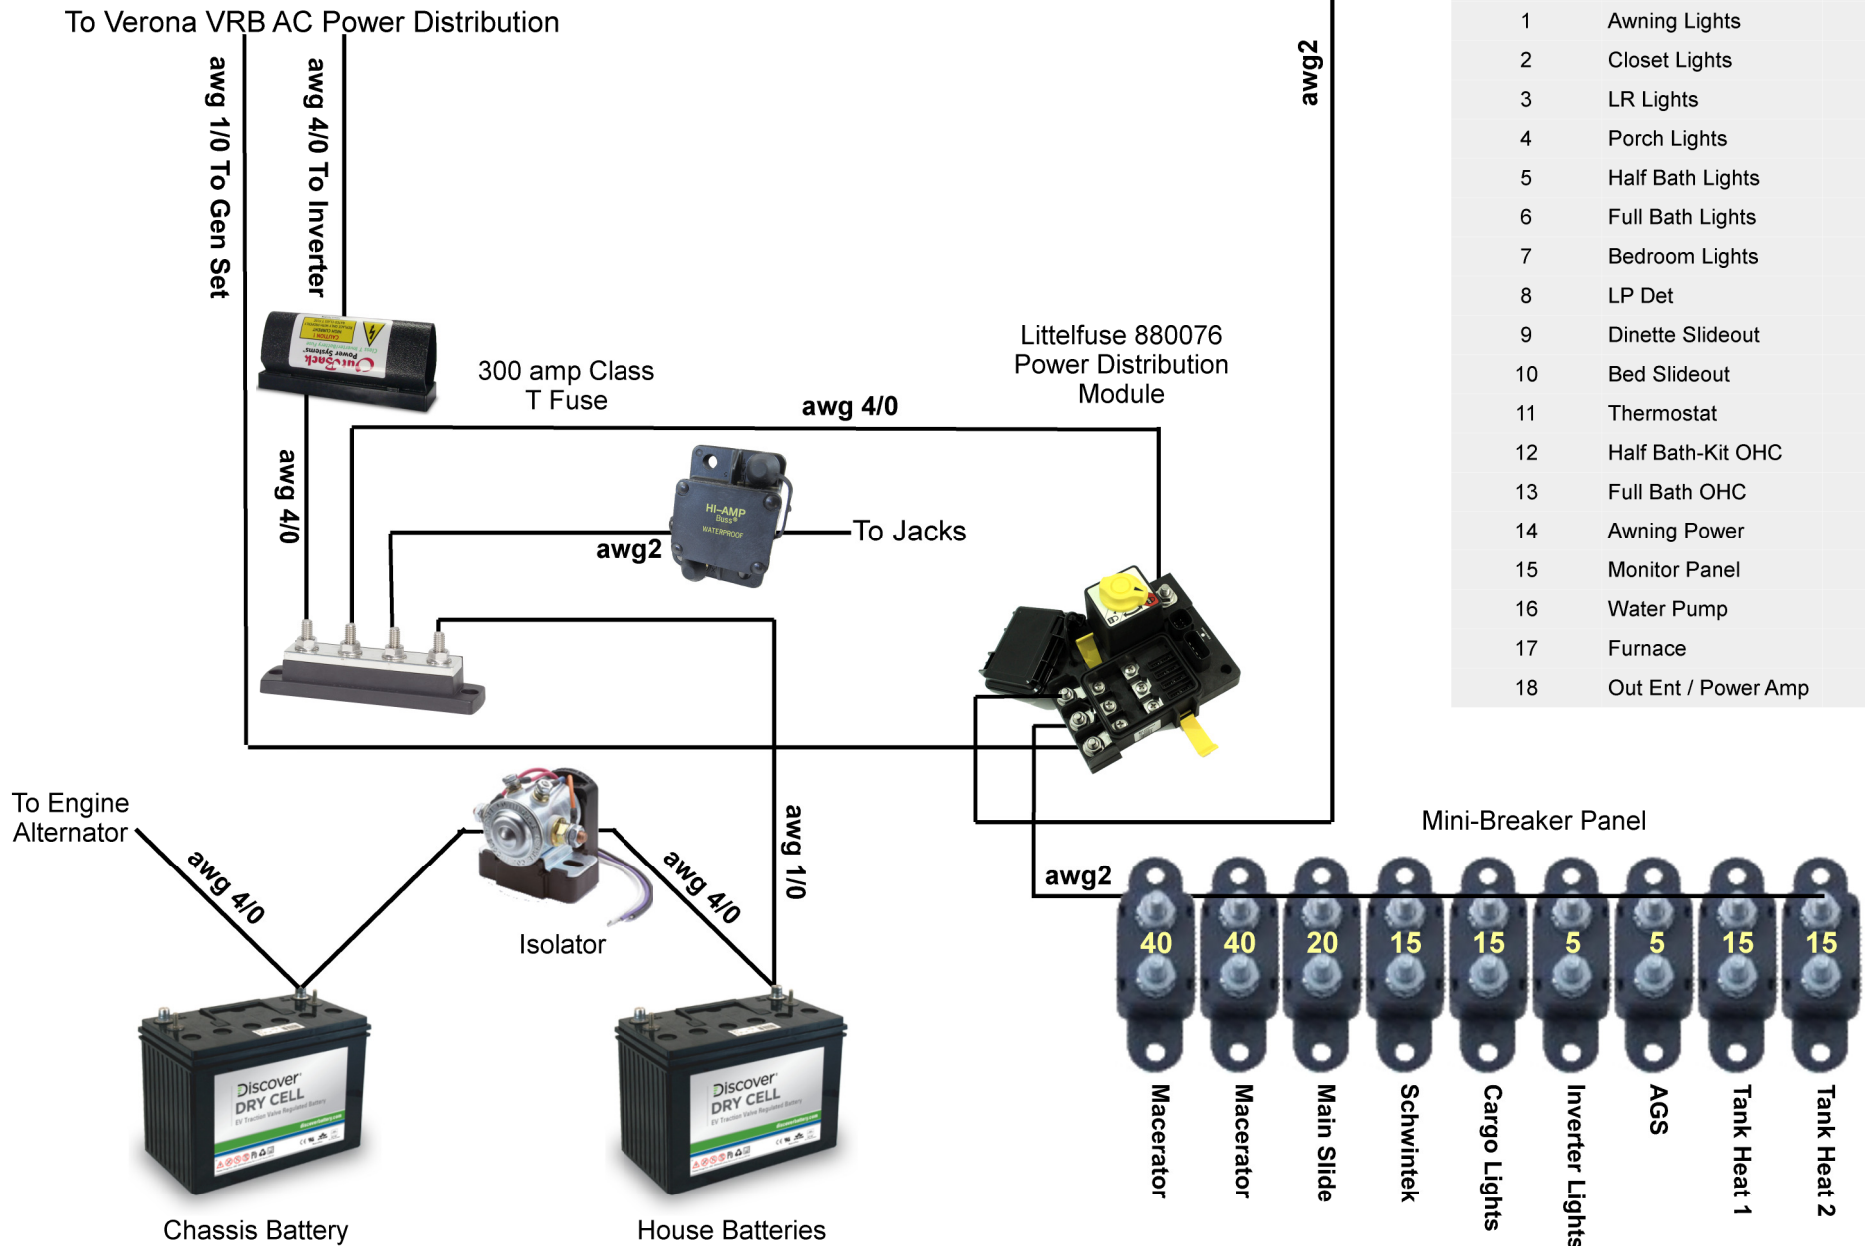

# Verona VRB DC Power Distribution

## 12vdc Fuse Panel

Fuse#	Circuit	Rating
1	Awning Lights	2
2	Closet Lights	10
3	LR Lights	10
4	Porch Lights	10
5	Half Bath Lights	10
6	Full Bath Lights	10
7	Bedroom Lights	10
8	LP Det	10
9	Dinette Slideout	10
10	Bed Slideout	10
11	Thermostat	15
12	Half Bath-Kit OHC	15
13	Full Bath OHC	15
14	Awning Power	15
15	Monitor Panel	15
16	Water Pump	15
17	Furnace	20
18	Out Ent / Power Amp	20

Drawn By:

mike

Date:

6/29/2017

Units:

n/a

Scale:

1:1

Description:

Verona VRB DC Power Distribution

Drawing: