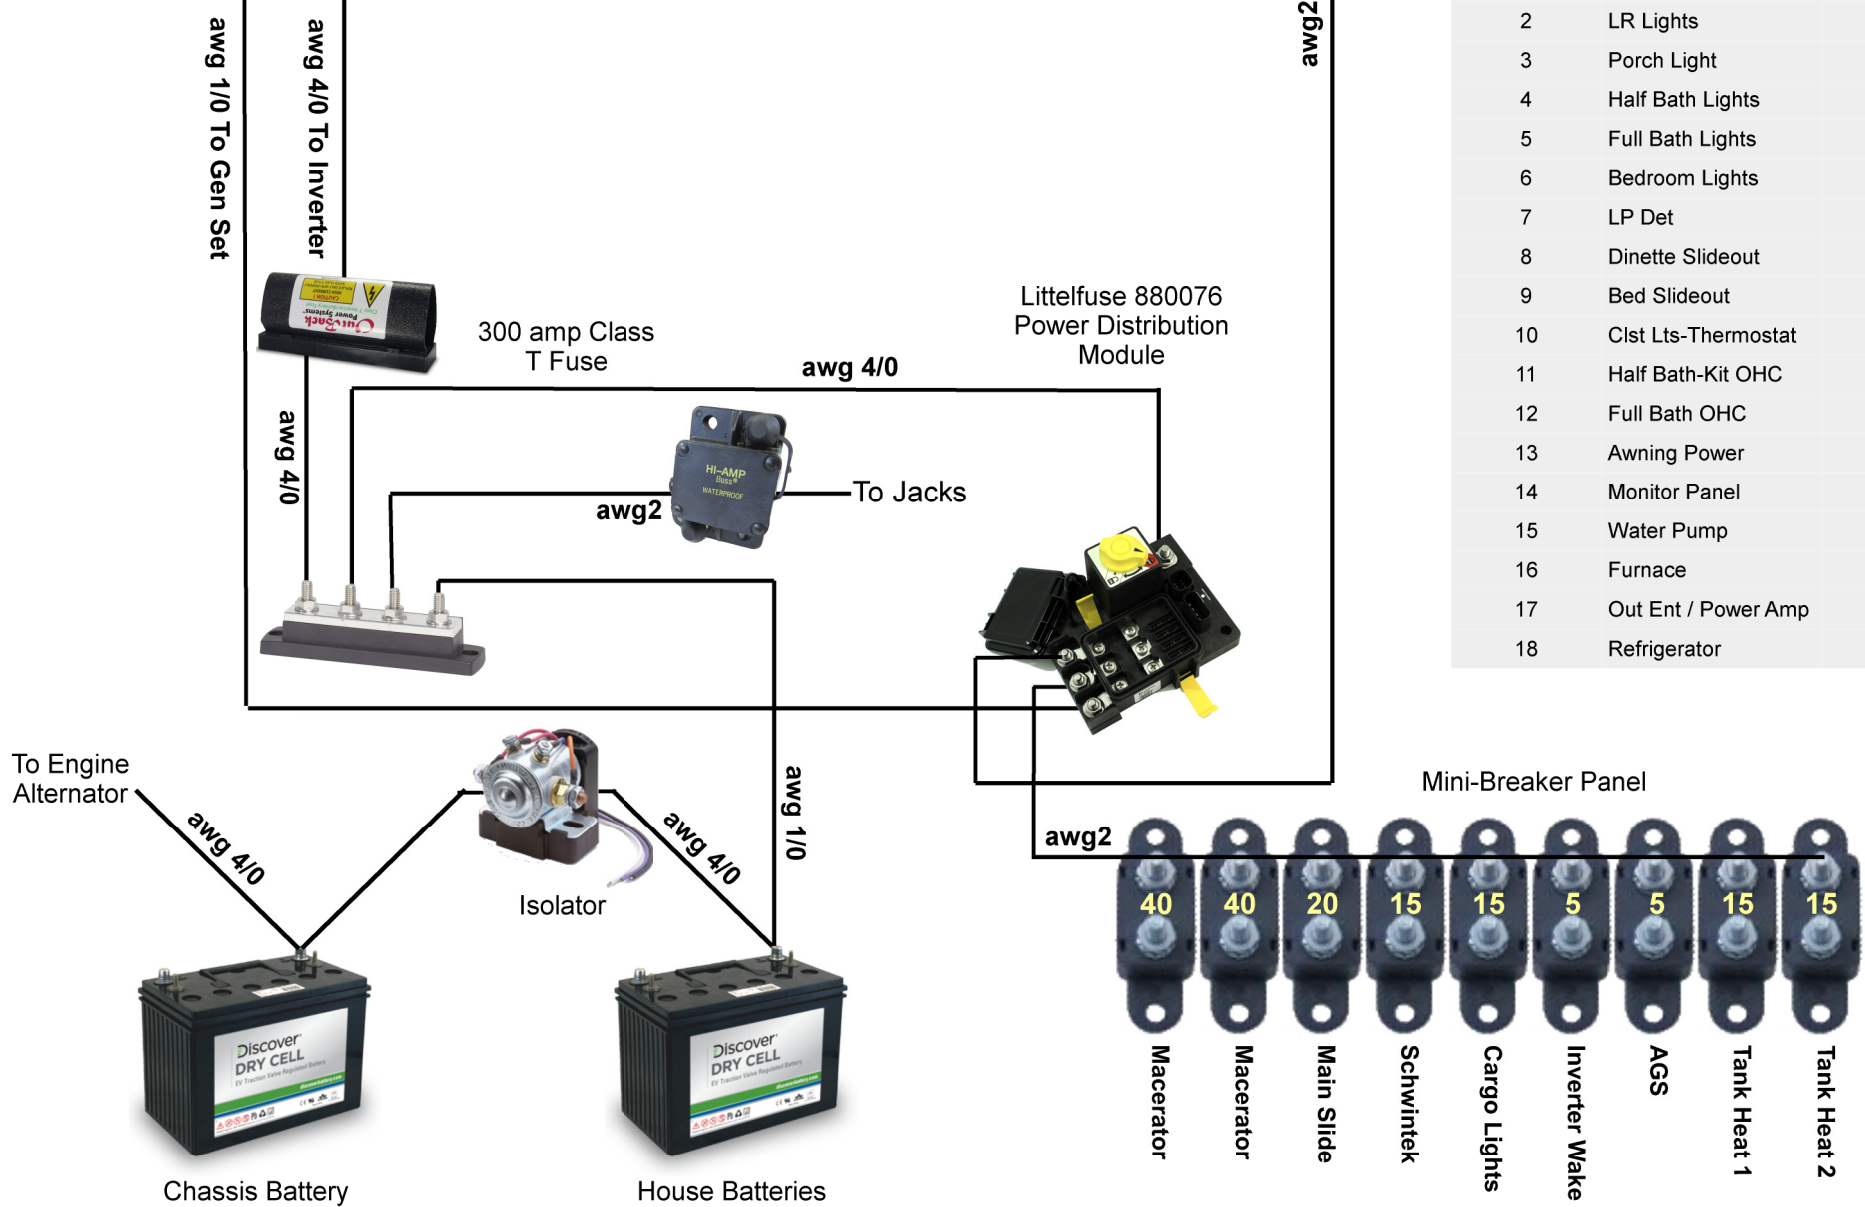

Verona VRB DC Power Distribution / Dometic Refer 12vdc Fuse Panel

To Verona VRB AC Power Distribution

Fuse#	Circuit	Rating
1	Awning Lights	2
2	LR Lights	10
3	Porch Light	10
4	Half Bath Lights	10
5	Full Bath Lights	10
6	Bedroom Lights	10
7	LP Det	10
8	Dinette Slideout	10
9	Bed Slideout	10
10	Clst Lts-Thermostat	10
11	Half Bath-Kit OHC	15
12	Full Bath OHC	15
13	Awning Power	15
14	Monitor Panel	15
15	Water Pump	15
16	Furnace	20
17	Out Ent / Power Amp	20
18	Refrigerator	20

— 110vac
— 12vdc
— Control

Drawn By: mike
 Date: 6/29/2017
 Units: n/a
 Scale: 1:1

Description: Verona VRB DC Power Distribution / With Dometic Refrigerator
 Drawing: