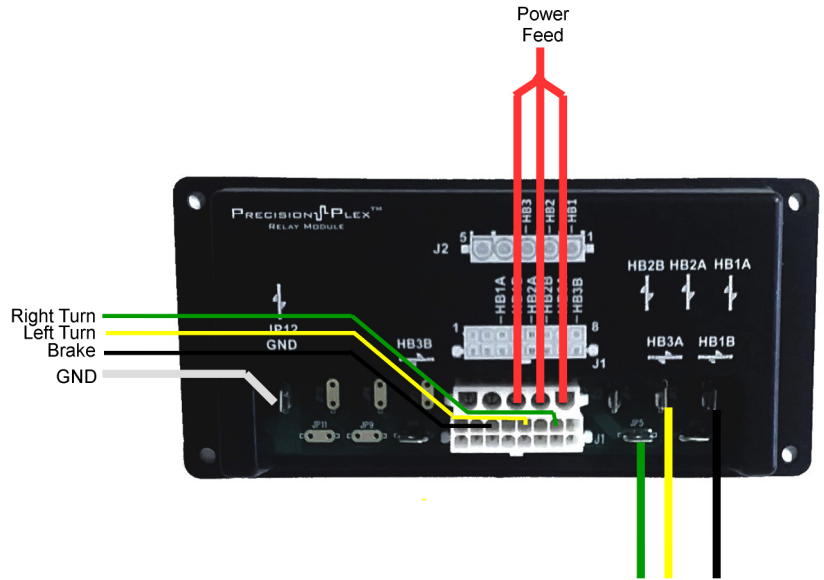

Veracruz Tail Harness Relay Module

Drawn By:	Units:	Description:
mike	n/a	Veracruz Tail Harness Relay Module Connections
Date:	Scale:	Drawing:
7/11/2018	1:1	