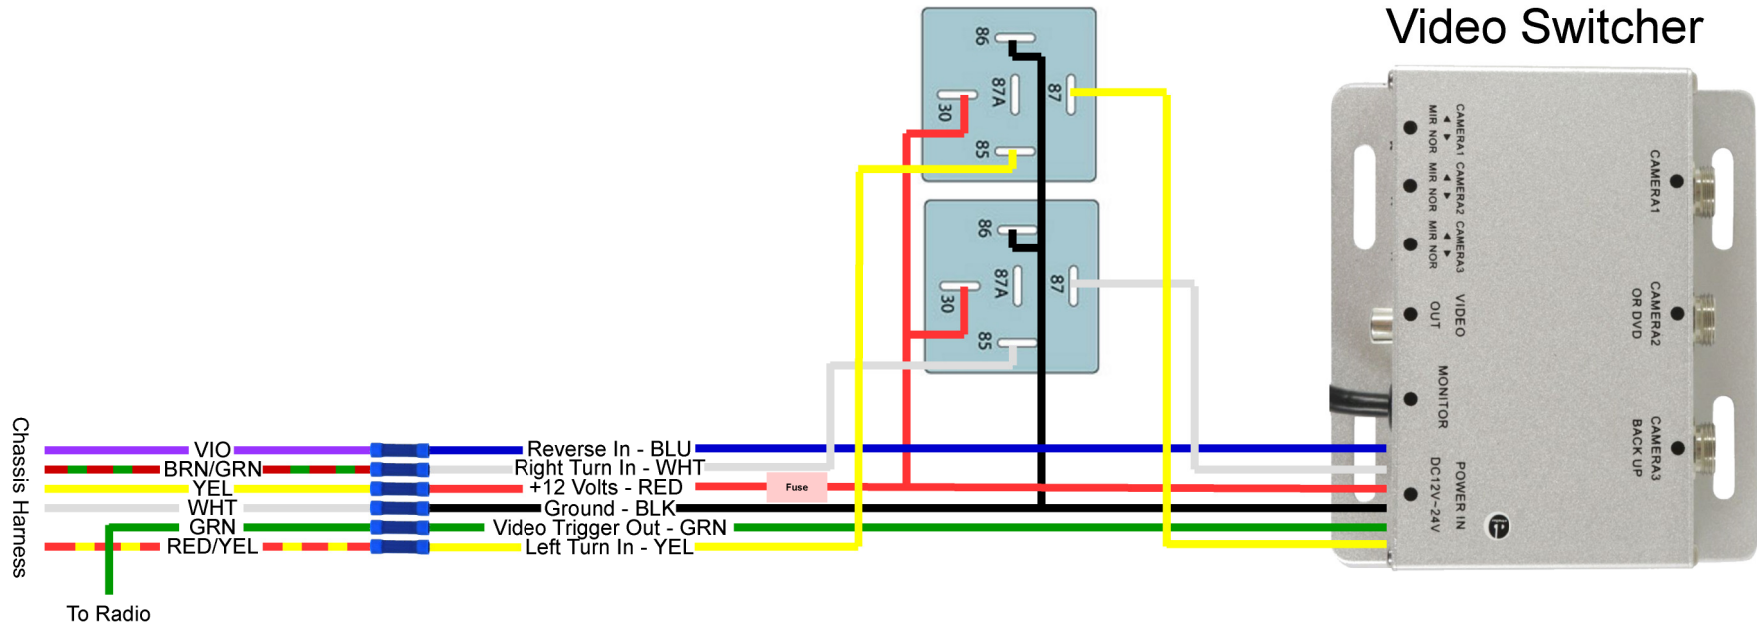

Veracruz PWM Turn Signal Adapt

Drawn By:	Units:	Description:
mike	n/a	PWM To Video Switch Adaption
Date:	Scale:	Drawing:
7/11/2018	1:1	