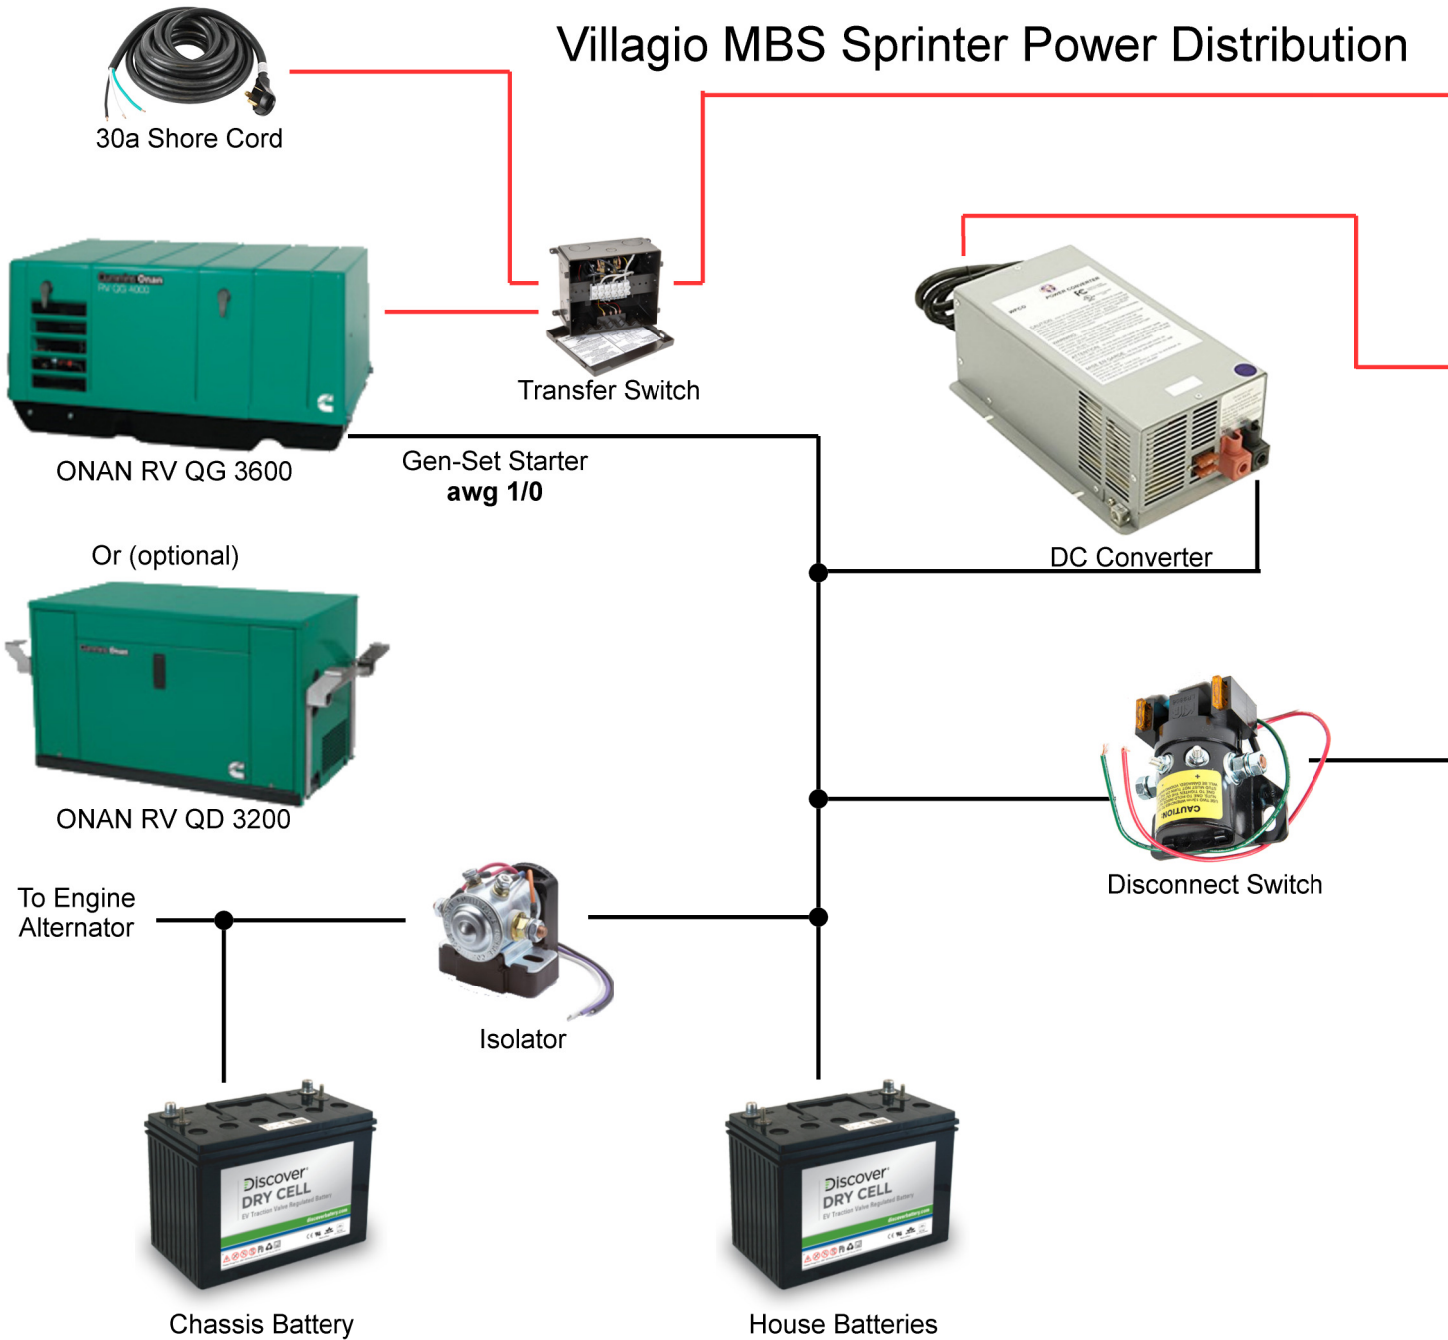

# Villagio MBS Sprinter Power Distribution

Main 120vac		
Breaker#	Circuit	Rating
1	Main	30
2	Refrigerator	30
3	Microwave/Water Htr	20
4	Air Conditioner	15
5	Front Recepts	15
6	Rear Recepts	15
7		
8	Converter	20
9		
10		

12vdc		
Fuse#	Circuit	Rating
1	Int / Porch Lights	10
2	Storage Lights	10
3	Antenna Booster	10
4	Refrigerator	20
5	Awning	20
6	Awning Lights	2
7	Power Roof Vents	7.5
8	LP Tank	15
9	Water Pump	15
10	Water Heater	15
11	Tank Heaters	15
12	Furnace	15
13	Thermostat	15
14	Satellite Prep	15
15	TV	15
16	Slide Out	30
17		
18		

— 110vac  
— 12vdc  
— Control