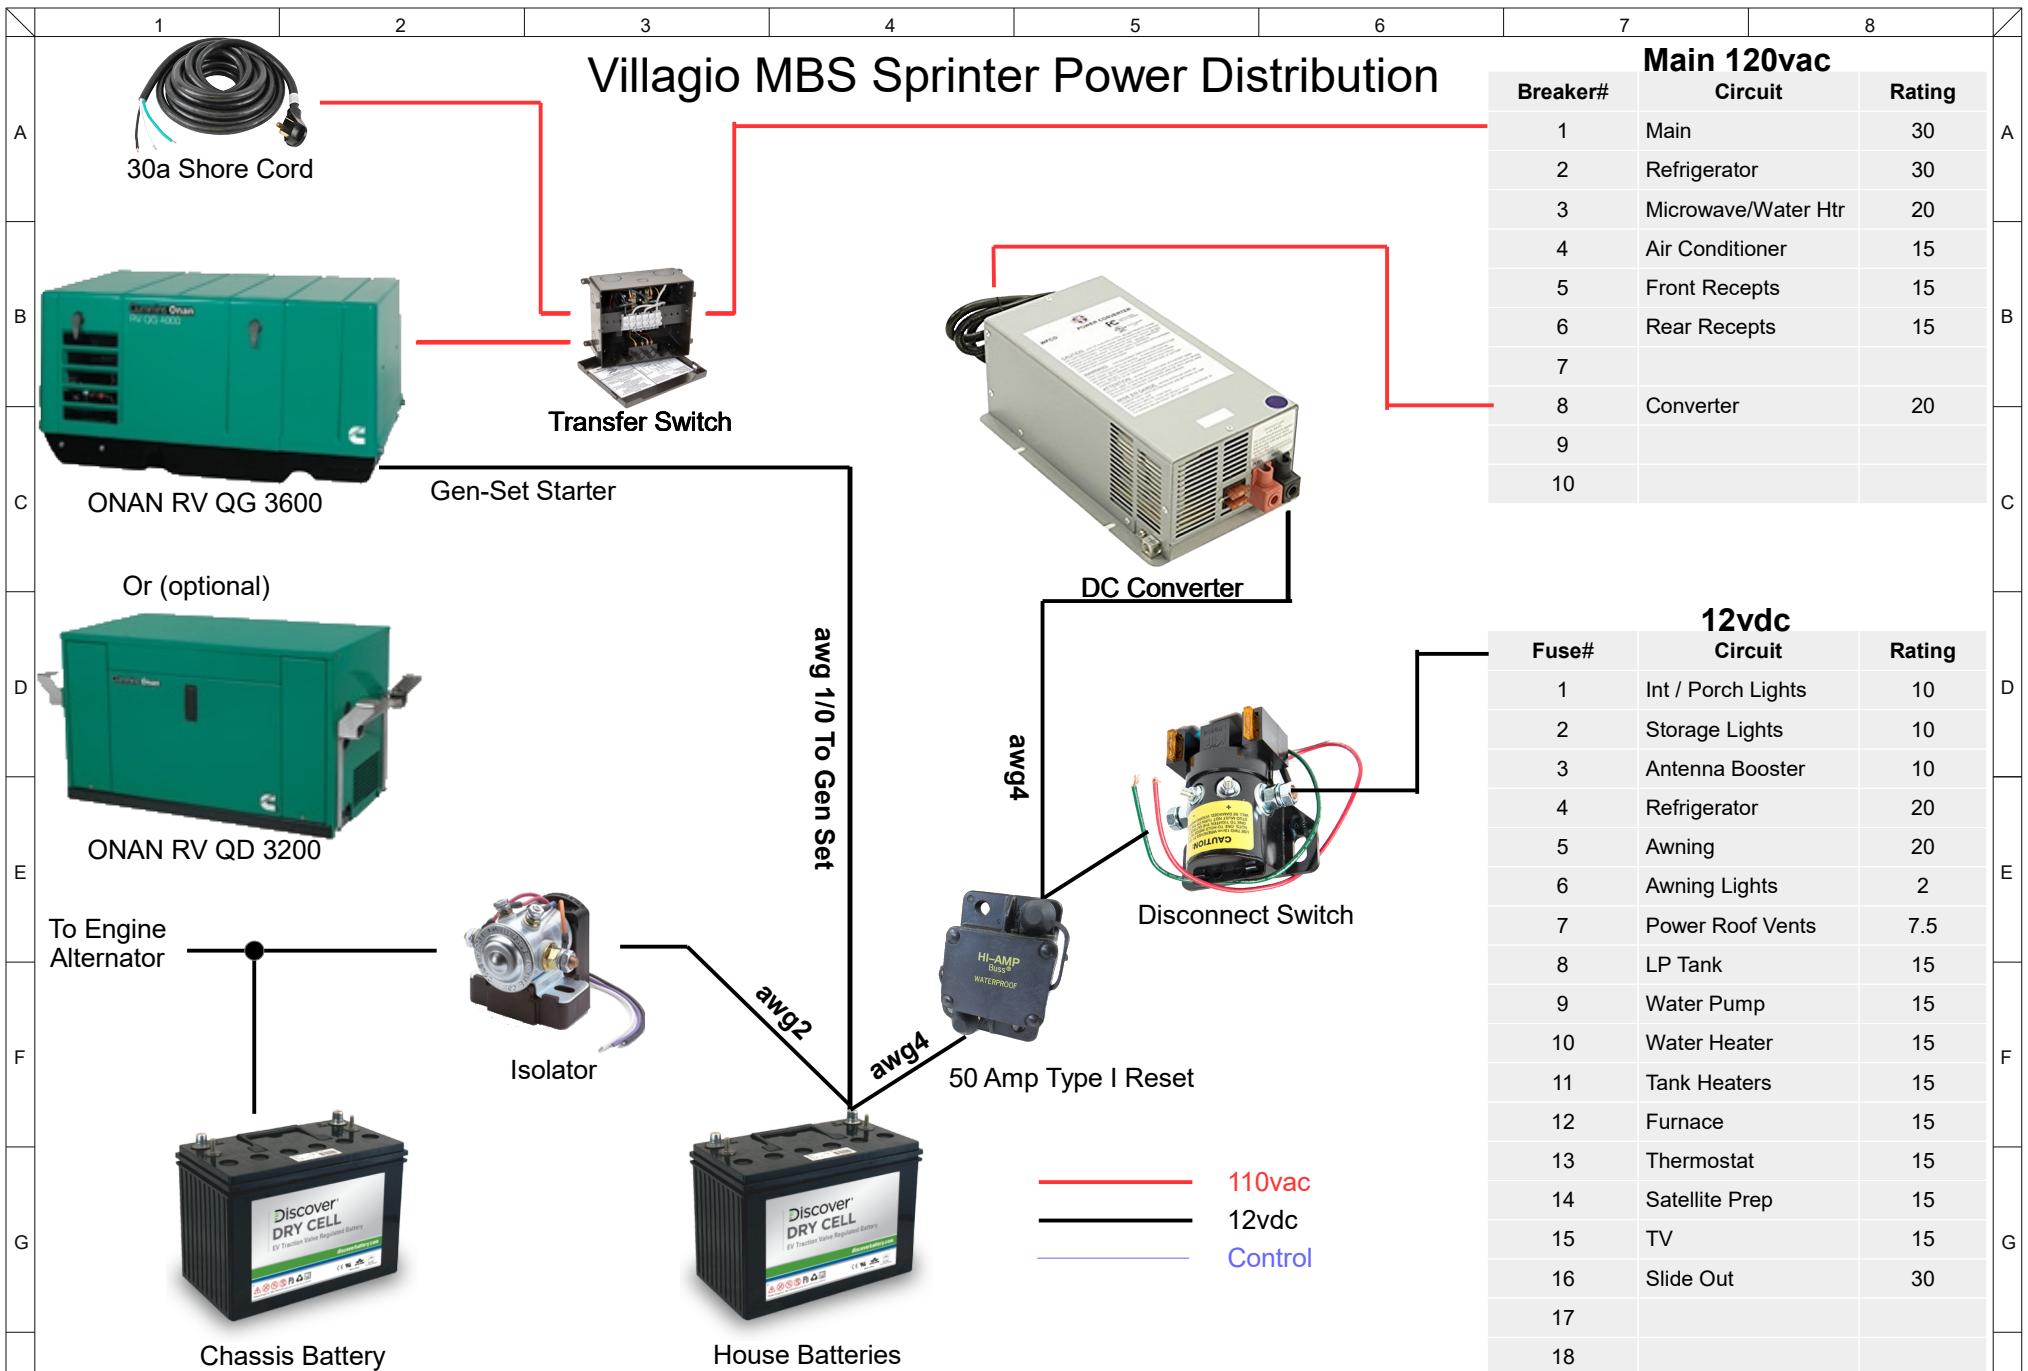

Villagio MBS Sprinter Power Distribution

Main 120vac		
Breaker#	Circuit	Rating
1	Main	30
2	Refrigerator	30
3	Microwave/Water Htr	20
4	Air Conditioner	15
5	Front Recepts	15
6	Rear Recepts	15
7		
8	Converter	20
9		
10		

12vdc		
Fuse#	Circuit	Rating
1	Int / Porch Lights	10
2	Storage Lights	10
3	Antenna Booster	10
4	Refrigerator	20
5	Awning	20
6	Awning Lights	2
7	Power Roof Vents	7.5
8	LP Tank	15
9	Water Pump	15
10	Water Heater	15
11	Tank Heaters	15
12	Furnace	15
13	Thermostat	15
14	Satellite Prep	15
15	TV	15
16	Slide Out	30
17		
18		

Drawn By:	Units:	Description:
mike	n/a	Villagio MBS Primary Power Distribution
Date:	Scale:	Drawing:
5/20/2017	1:1	