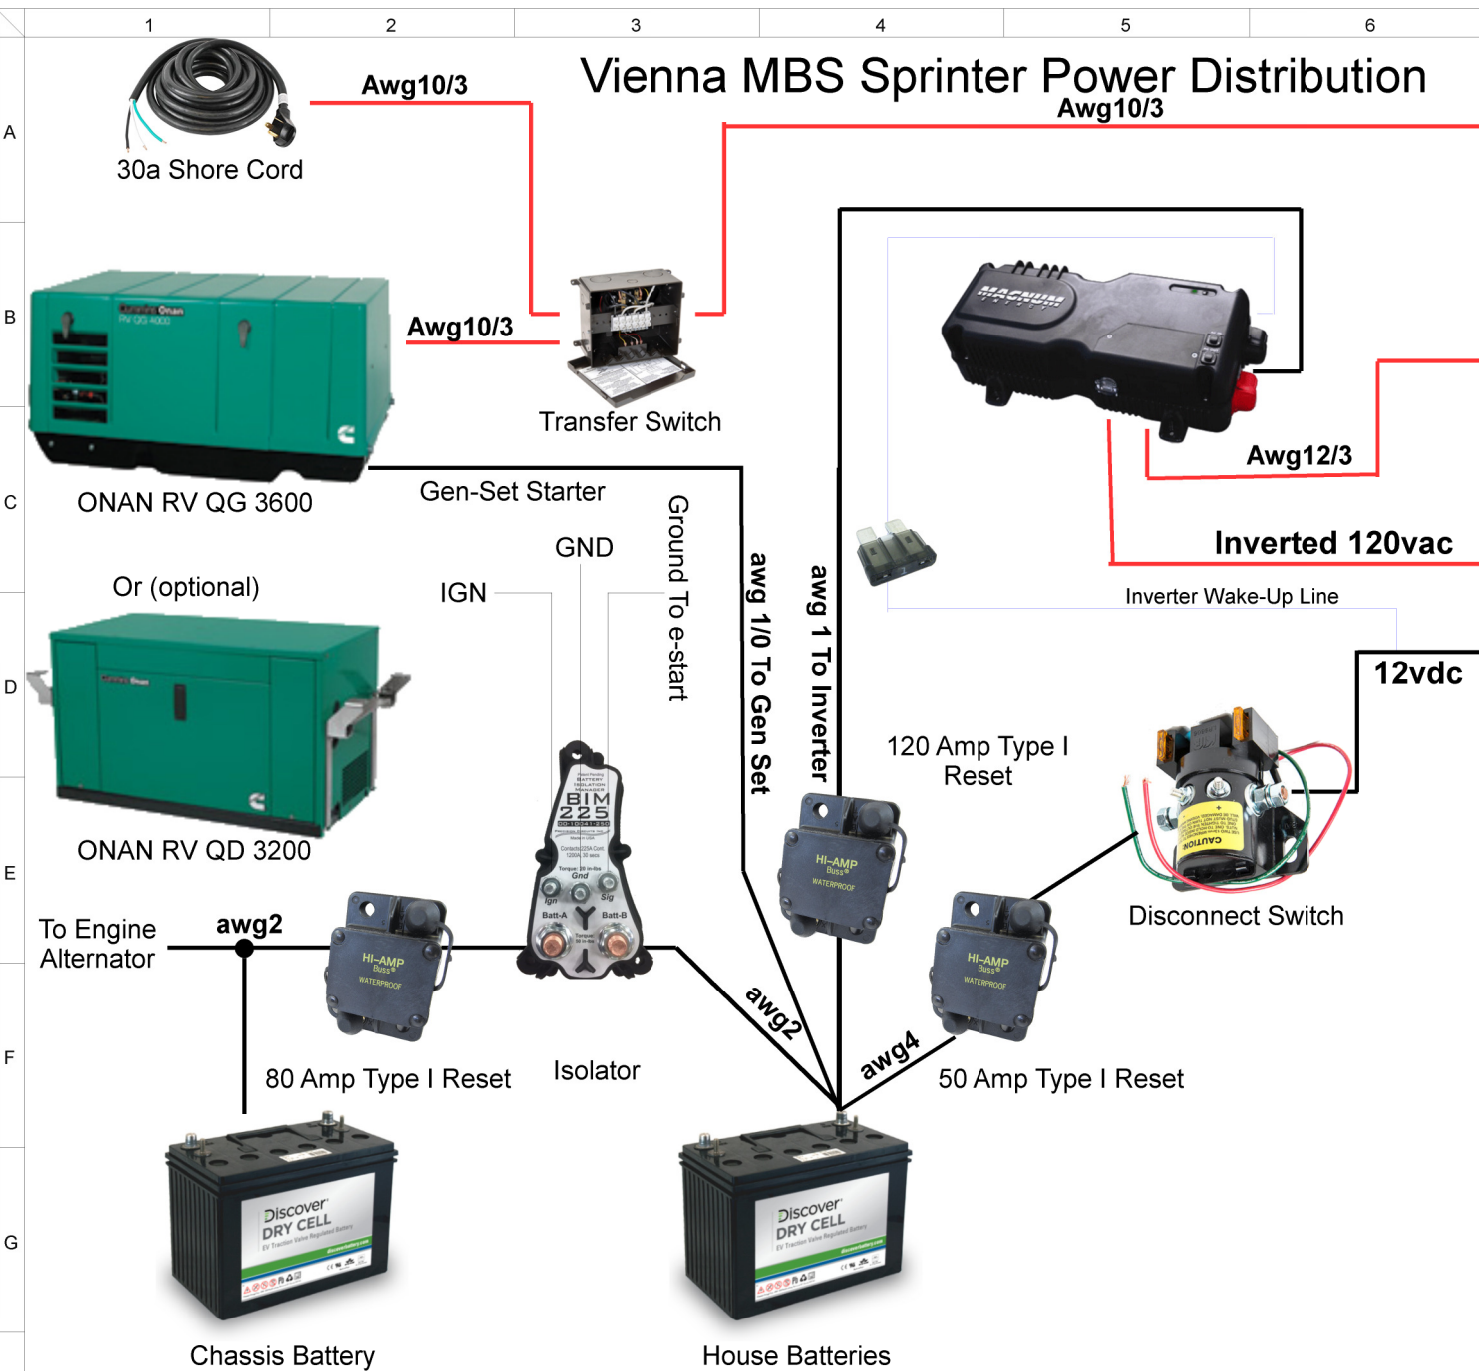

Vienna MBS Sprinter Power Distribution

Main 120vac		
Breaker#	Circuit	Rating
1	Main	30
2	Refrigerator	30
3	Microwave	20
4	Air Conditioner	15
5	Front Recepts	15
6	Rear Recepts	15
7	Inverter	20
8		
9		
10		
Livingroom Recepts		
Bedroom Recepts		
A/V		
Fuse#	Circuit	Rating
1	Int / Porch Lights	10
2	Storage Lights	10
3	Antenna Booster	10
4	Outside Ent Center	10
5	Refrigerator	20
6	Awning	20
7	Awning Lights	2
8	Power Roof Vents	7.5
9	LP Tank	15
10	Water Pump	15
11	Water Heater	15
12	Tank Heaters	15
13	Furnace	15
14	Thermostat	15
15	Satellite Prep	15
16	Slide Out	30
17		
18		

Drawn By: mike
 Date: 5/20/2017
 Units: n/a
 Scale: 1:1

Description: Vienna MBS Primary Power Distribution
 Drawing: