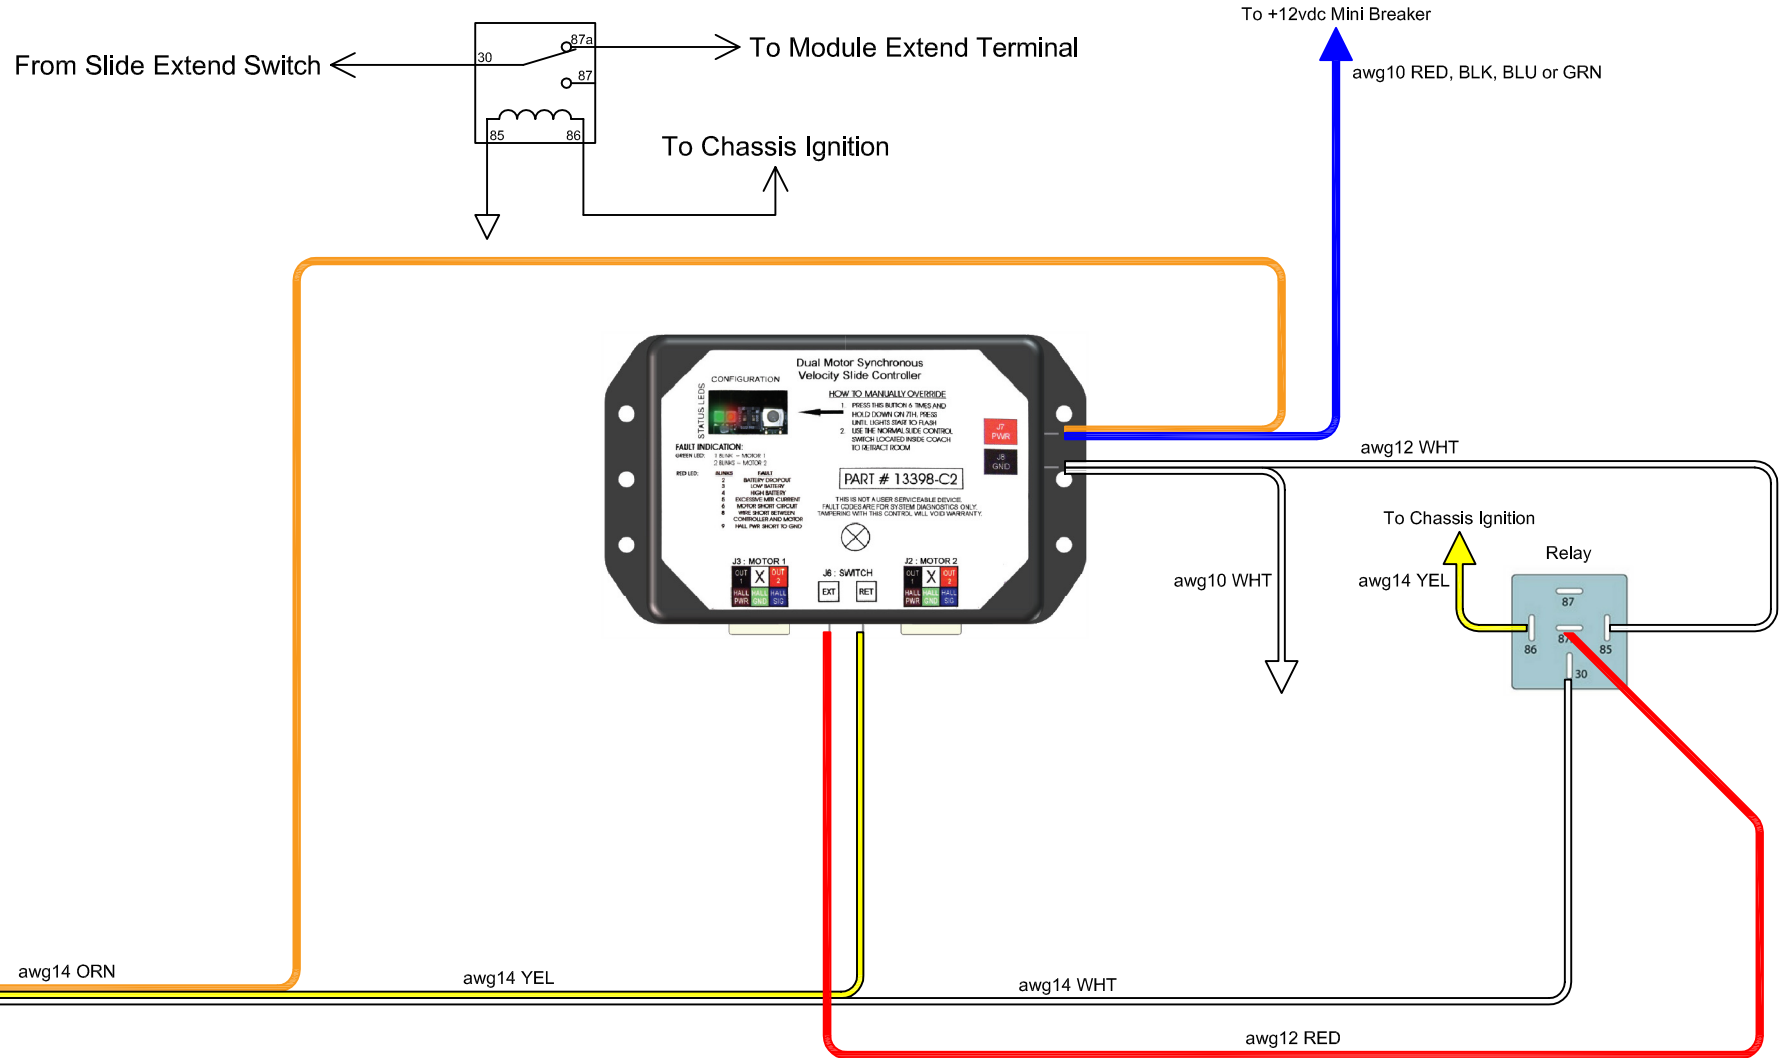

Schwintek Slide Ignition Interlock Circuit

Drawn By:
mike
Date:
6/27/17

Units:
n/a
Scale:
n/a

Description:
Schwintek Slide Ignition Interlock Circuit
Drawing: