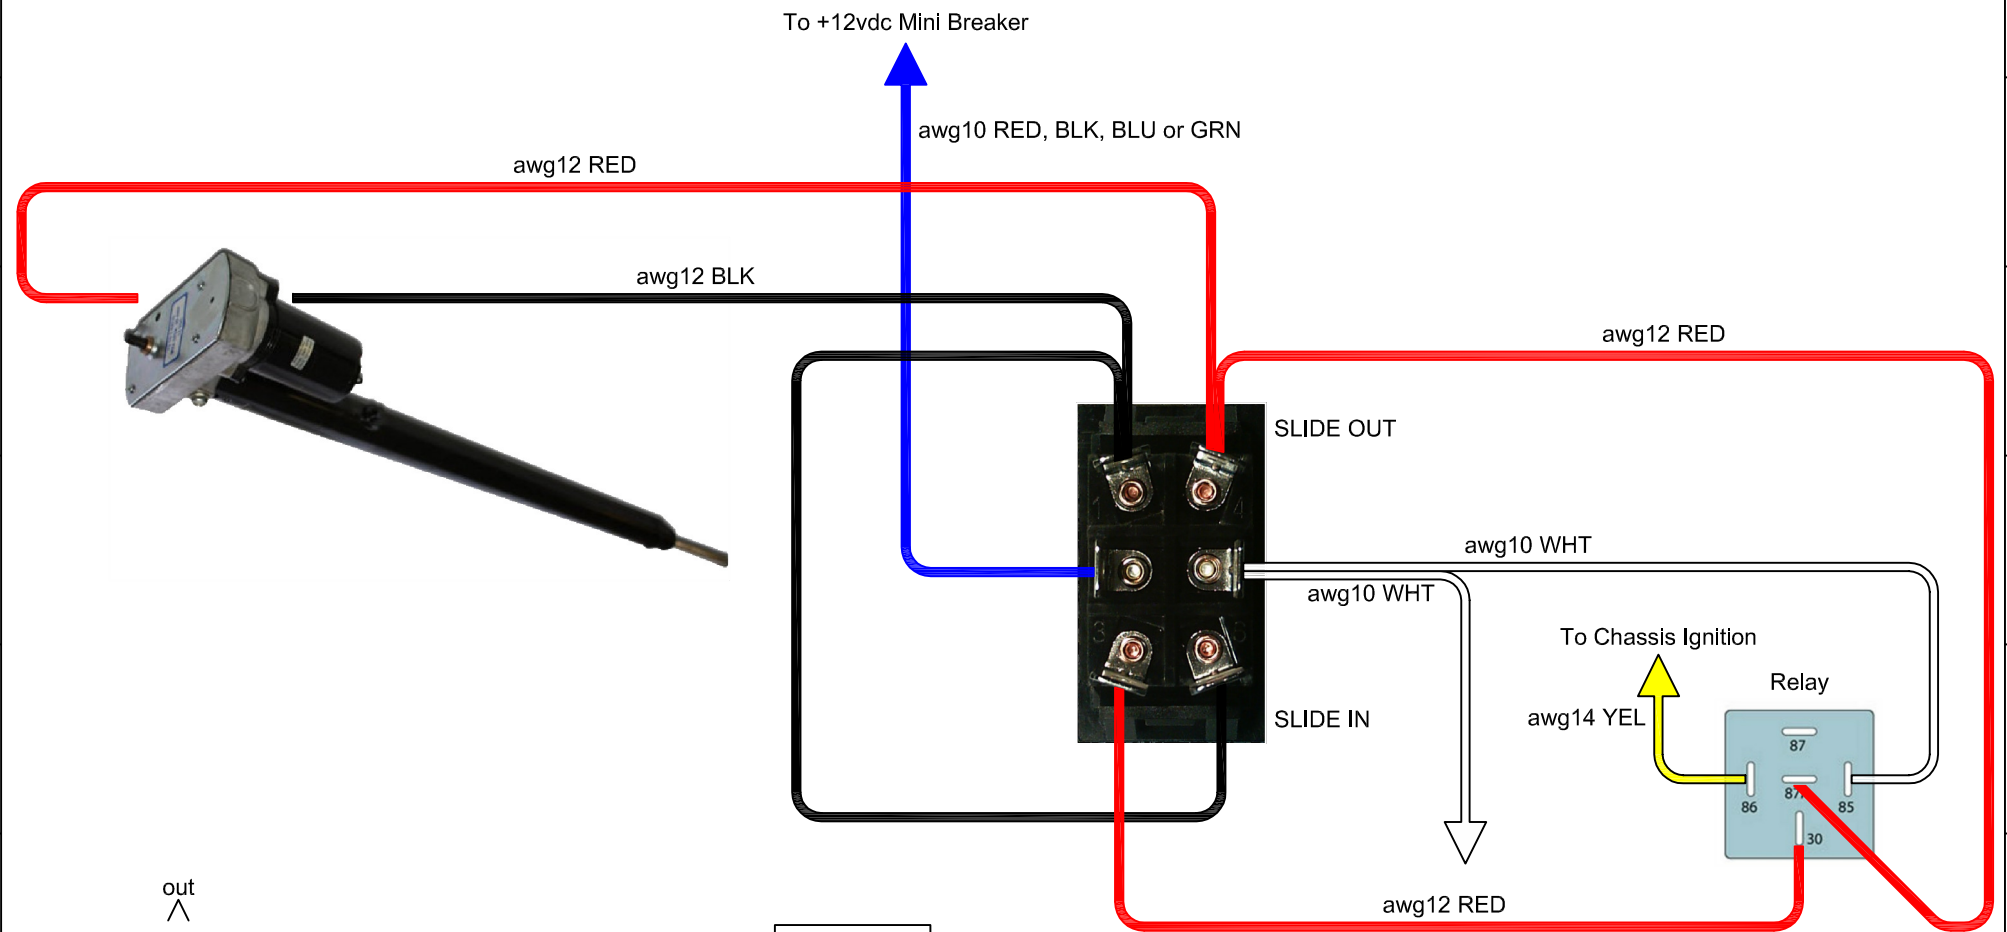

(on)-off-(on) Switched Ignition Interlock Circuit

Drawn By:	Units:	Description:
mike	n/a	(on)-off-(on) Switched Ignition Interlock Circuit
Date:	Scale:	Drawing:
6/27/17	n/a	