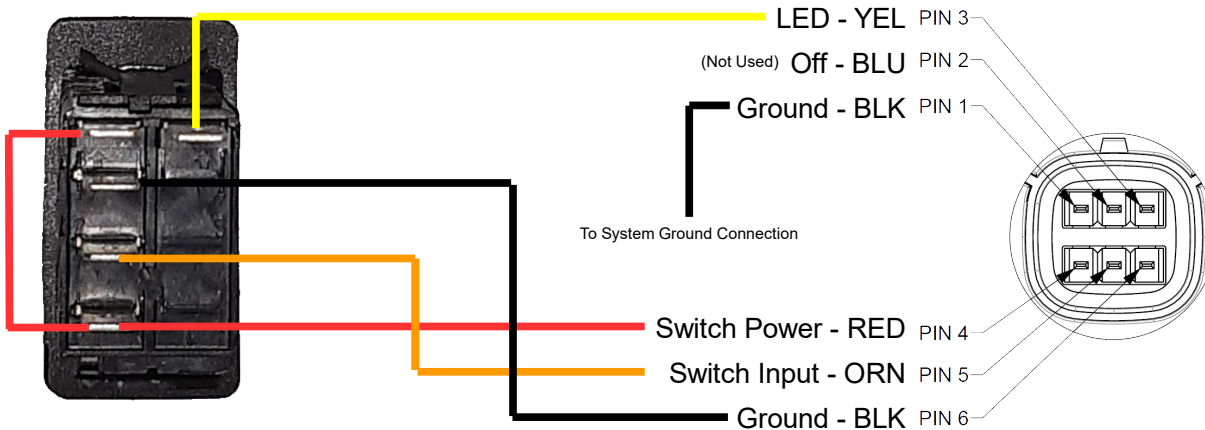

Littelfuse Disconnect Switch Wiring

880075

880076

Drawn By:	Units:	Description:
mike	n/a	Littelfuse Disconnect Wiring
Date:	Scale:	Drawing:
3/29/19	1:1	