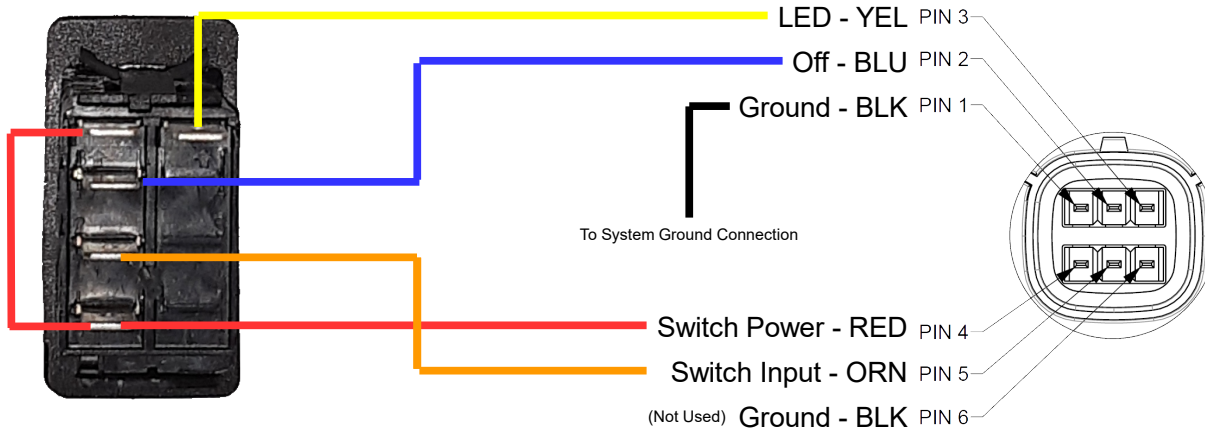

Littelfuse Disconnect Switch Wiring

880075

880076

Drawn By:	Units:	Description:
mike	n/a	Littelfuse Disconnect Wiring
Date:	Scale:	Drawing:
3/29/19	1:1	