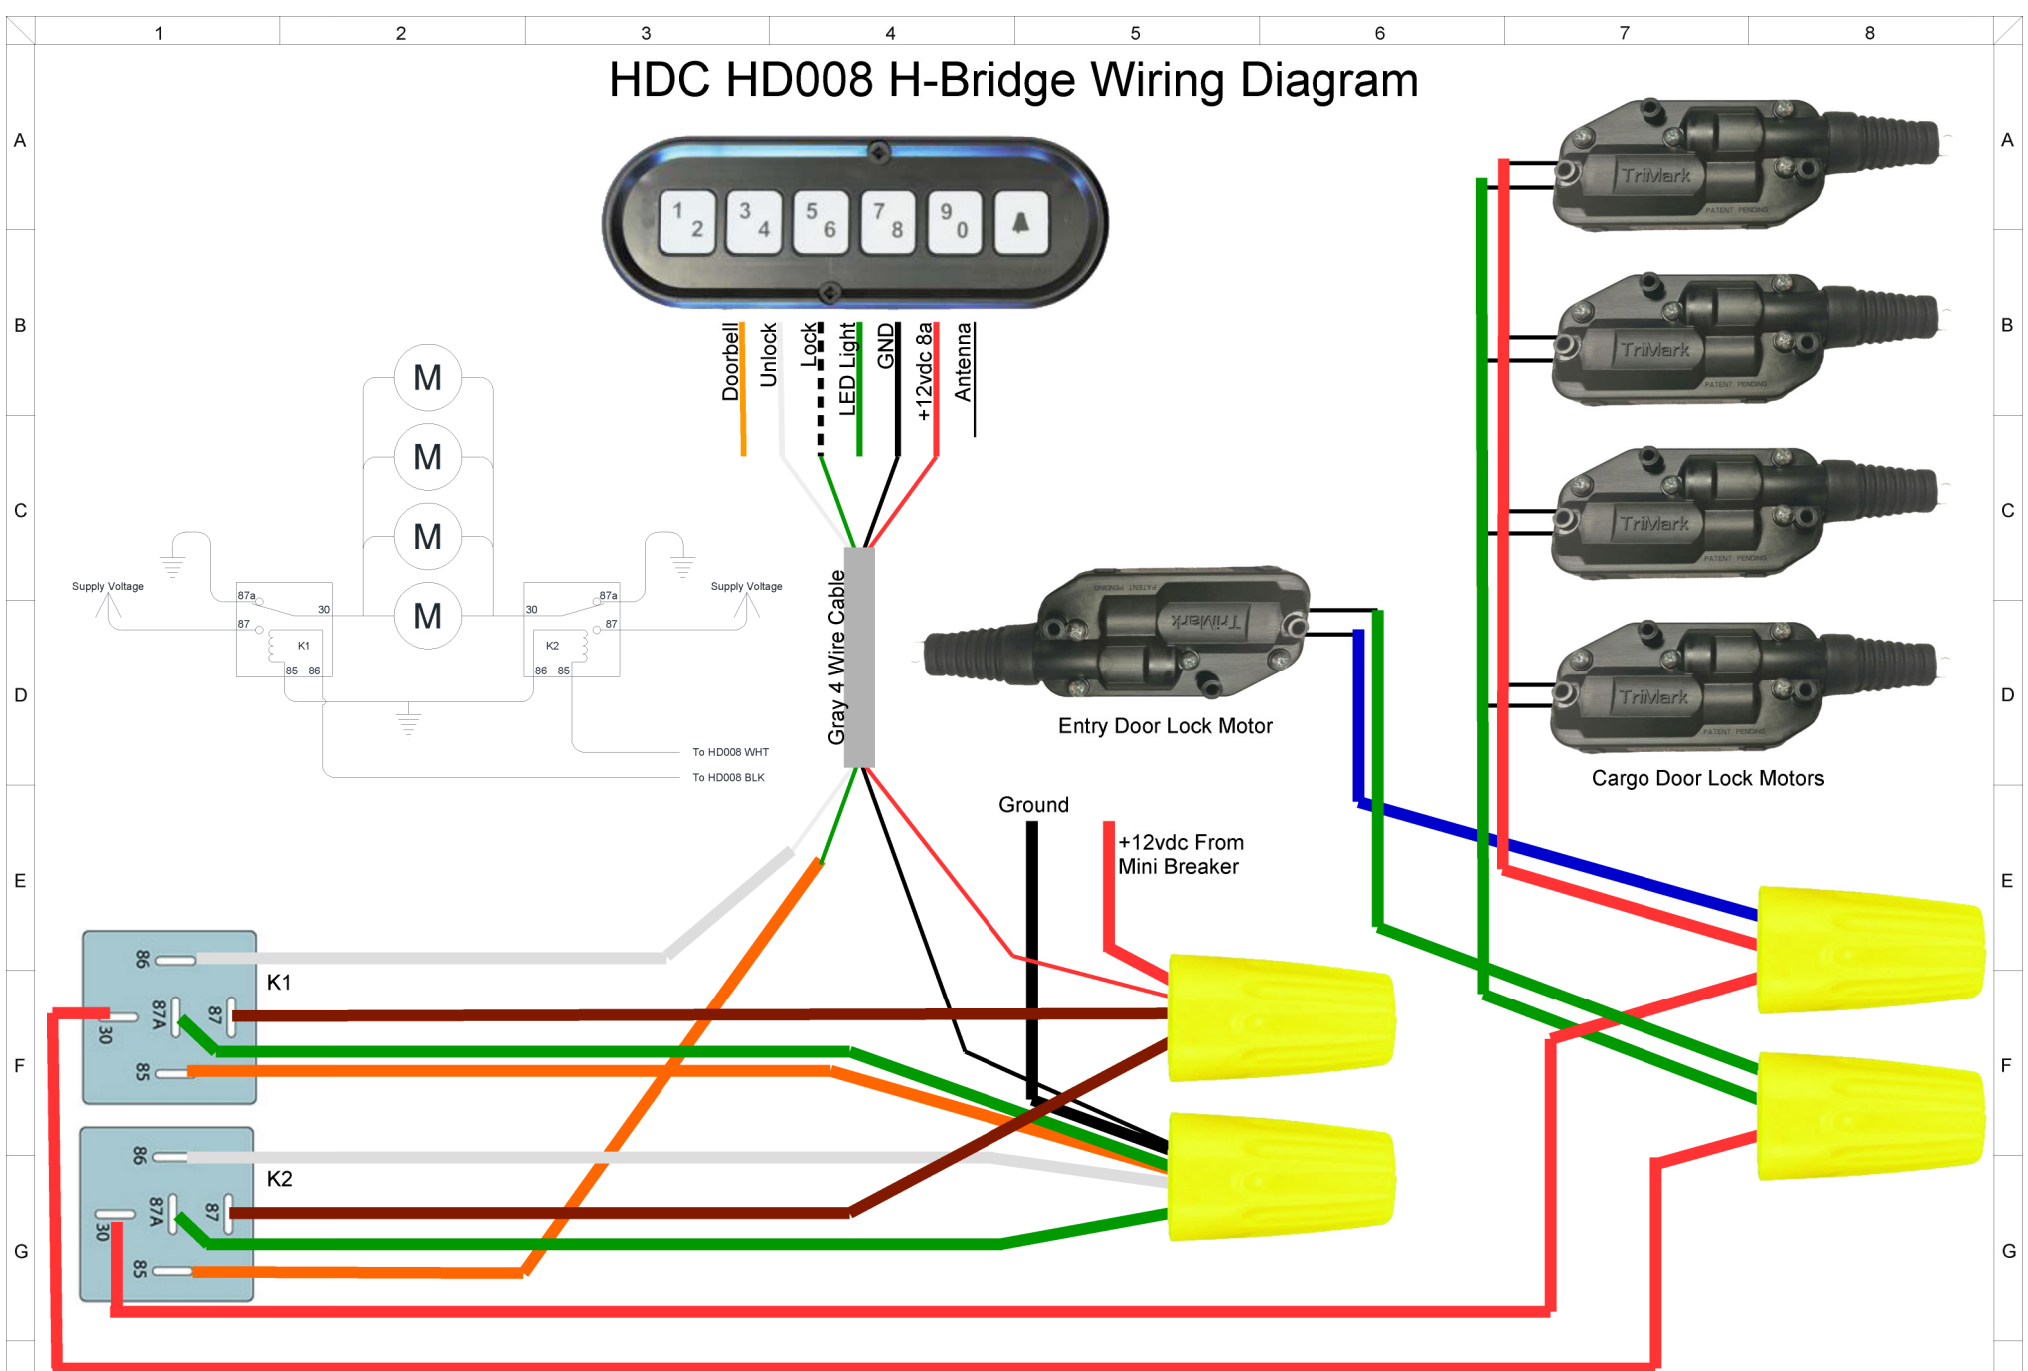

HDC HD008 H-Bridge Wiring Diagram

- 110vac
- 12vdc
- Control

Drawn By:	Units:	Description:
mike	n/a	HD008 H-Bridge Wiring Diagram
Date:	Scale:	Drawing:
8/17/2017	1:1	