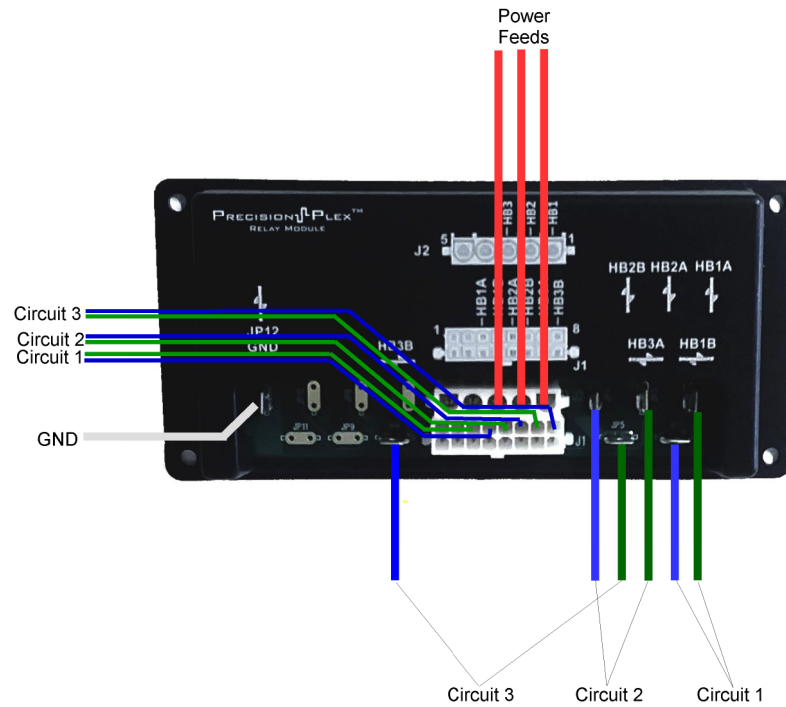

Veracruz Tail Harness Relay Module

Drawn By:

mike

Date:

7/11/2018

Units:

n/a

Scale:

1:1

Description:

Veracruz Tail Harness Relay Module Connections

Drawing: