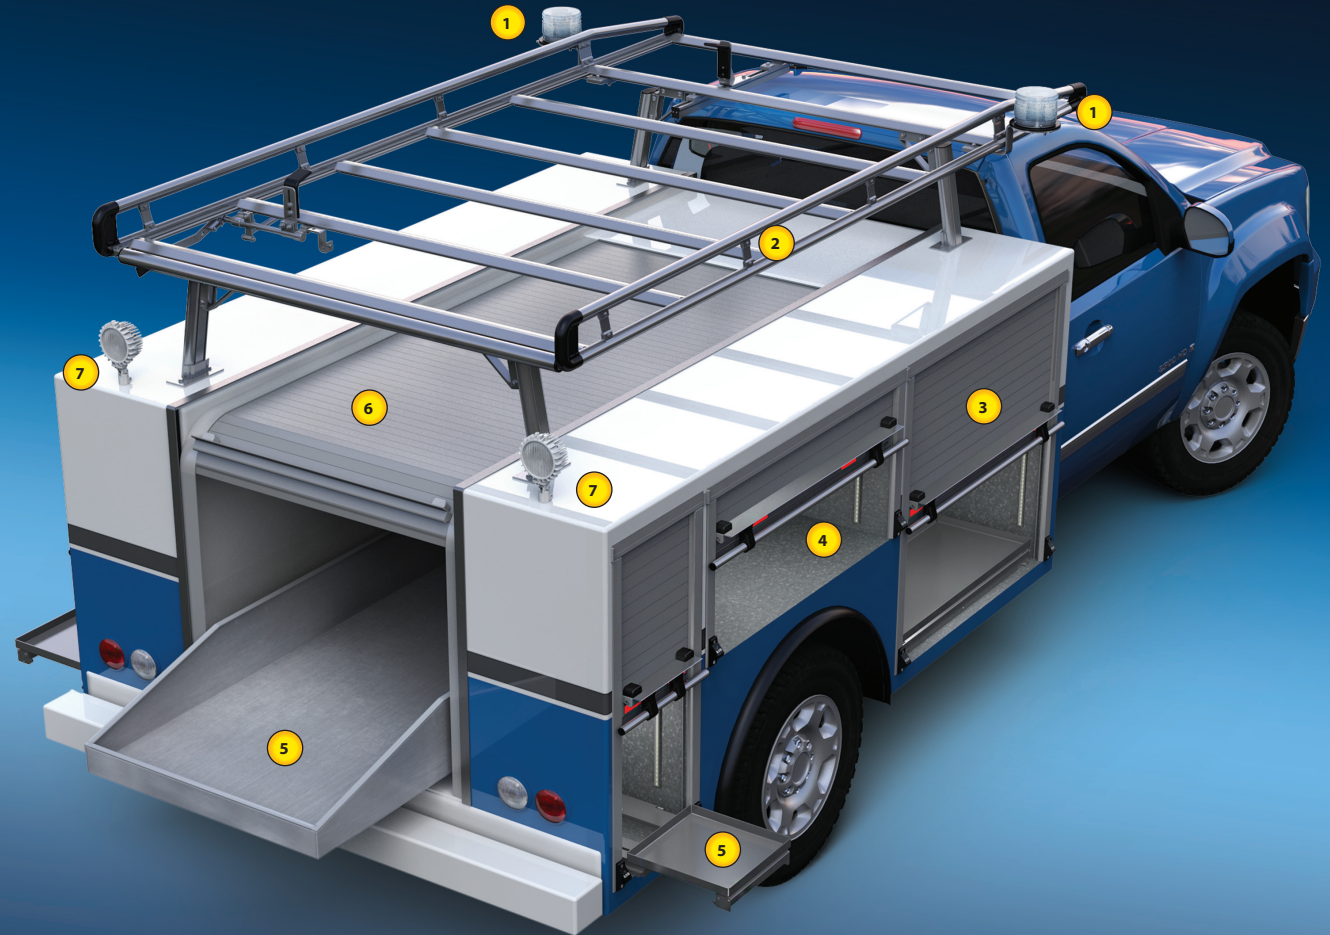

## Product legend:

- 1 SMI strobe
- 2 Prime Design AluRack
- 3 R-O-M doors
- 4 R-O-M compartment lighting
- 5 R-O-M cargo tray
- 6 R-O-M cargo cover
- 7 FRC SoBrite

SAFE  FLEET

R·O·M.  Bustin FRC

Interact with our product solutions at [SafeFleetSolutions.com/markets](http://SafeFleetSolutions.com/markets).

R-O-M LED compartment lighting works in any compartment, is easy to retrofit, and is sold in 6" increments up to 96"

Conceal truck bed contents with the R-O-M cargo cover

Store bulky ladders safely and quickly with cargo racks from Prime Design

Move 1,000lbs. with one hand using ROM cargo trays

FRC has the most LED, HID, and halogen scene lights for utility applications