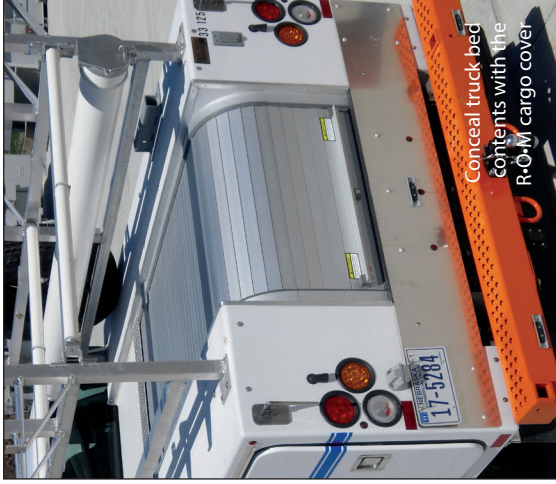

# YOUR SAFETY. OUR CONCERN.

Safe Fleet is one company,  
with many brands.

By listening to the feedback of drivers, passengers, and pedestrians in the markets we serve, we develop product solutions that enhance their personal safety and productivity. We make fleet vehicles safer. *Your safety. Our concern.*

Interact with our product solutions at [SafeFleetSolutions.com/markets](http://SafeFleetSolutions.com/markets).

R-O-M LED compartment lighting works in any compartment, is easy to retrofit, and is sold in 6" increments up to 96"

Conceal truck bed contents with the R-O-M cargo cover

Store bulky ladders safely and quickly with cargo racks from Prime Design

Move 1,000lbs. with one hand using ROM cargo trays

FRC has the most LED, HID, and halogen scene lights for utility applications