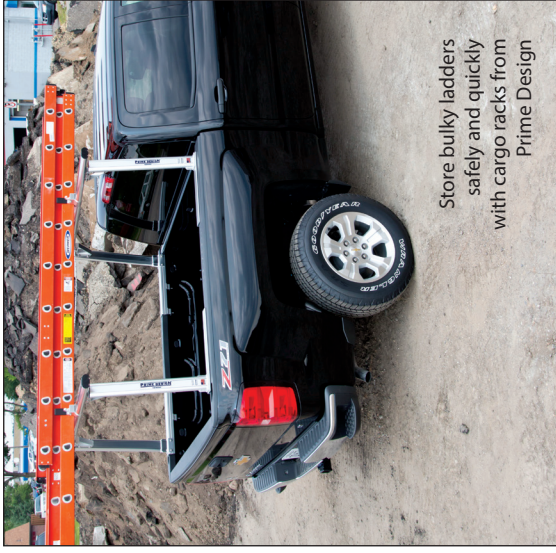

Conceal truck bed contents with the R-O-M cargo cover

Store bulky ladders safely and quickly with cargo racks from Prime Design