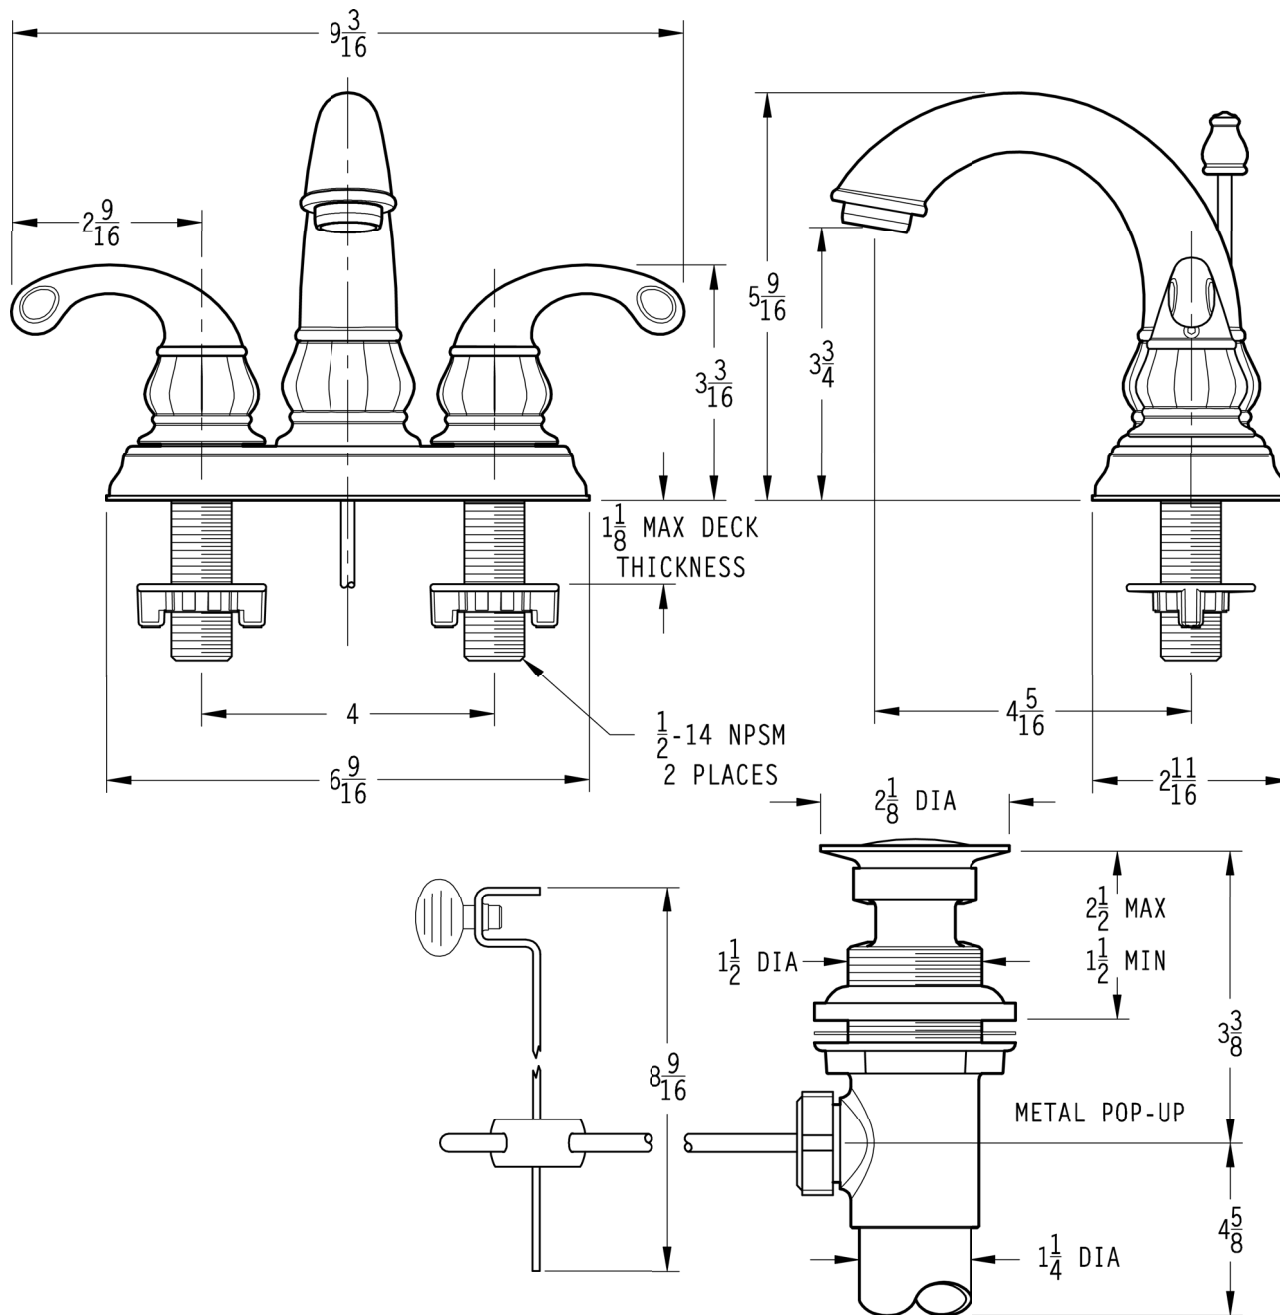

Price Pfister®
 Pfreshest Ideas in Pfaucets.

INSTALLATION DIMENSIONS

48 Series

TREVISO™

4" Centerset Lavatory Faucet

Critical Dimensions:	
Minimum Hole Size	1 - 1 1/2 DIA Thru Hole 3 Places
Valve Centerline to Back Splash	2 11/32 MIN

Connect inlet supply lines by assembling brass supply nut (A), friction ring (B) and cone washer (C) onto 3/8" O.D. straight copper tube. Bead or flare. Wrench tighten.

Dimensions are in Inches

1-800-PFAUCET www.pricepfister.com
19701 DaVinci, Lake Forest, CA 92610
10/27/06