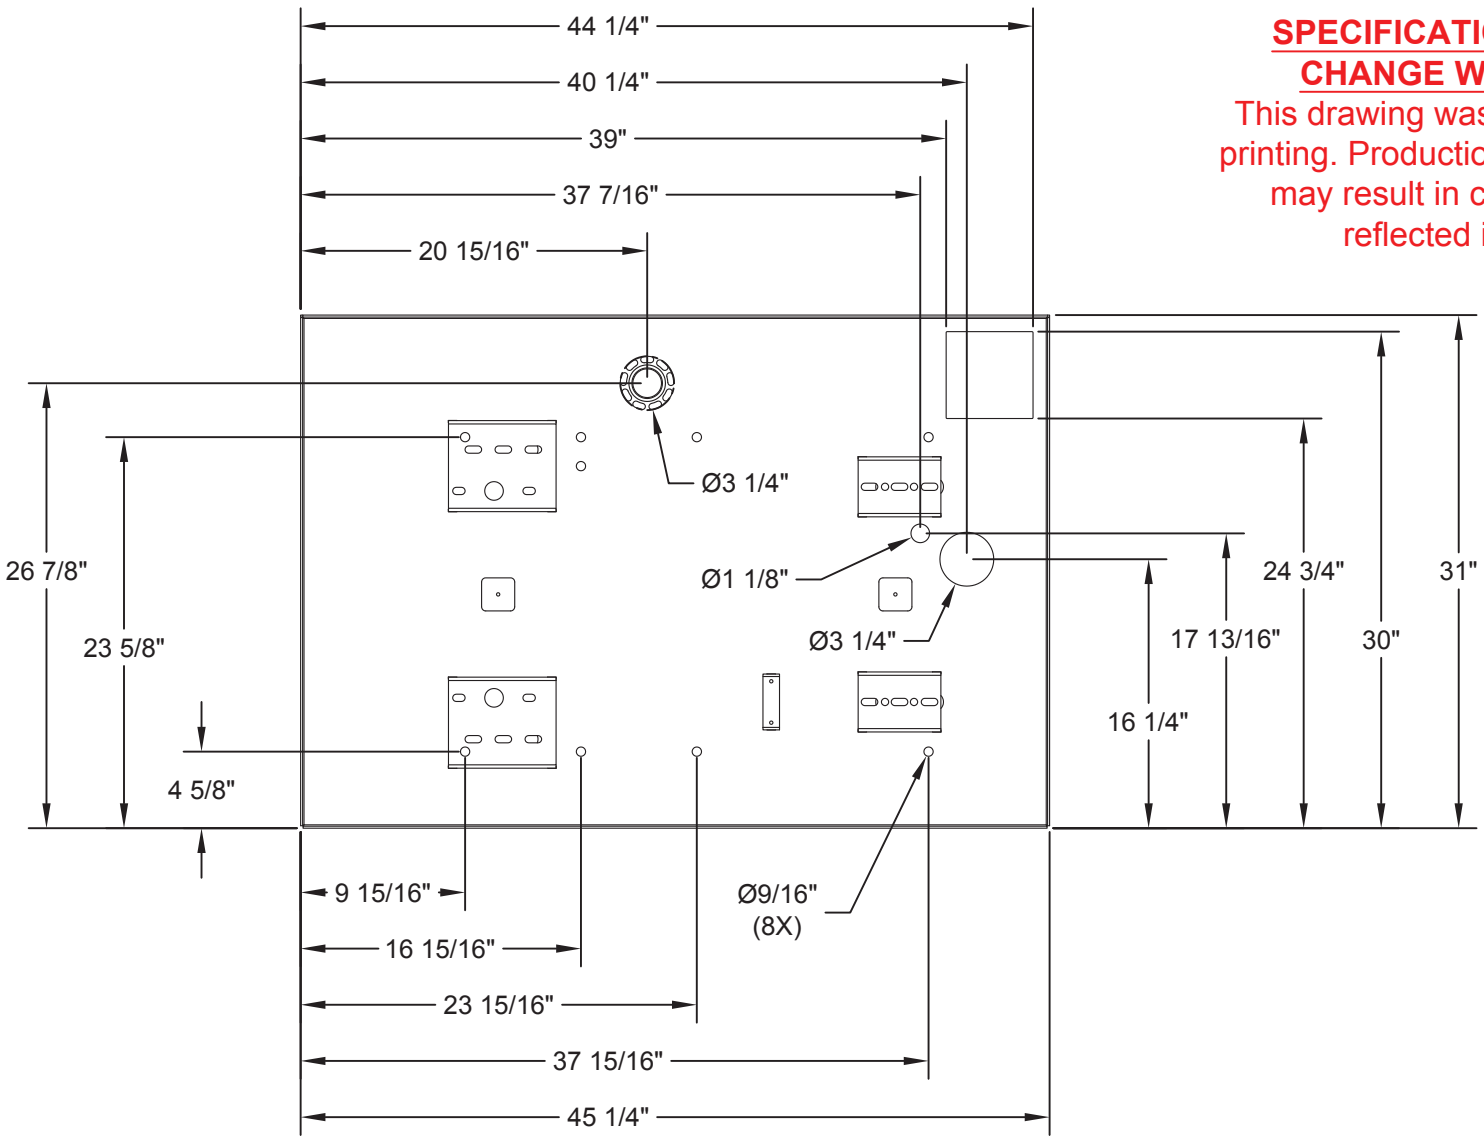

POWER TECHNOLOGY SOUTHEAST
 634 STATE ROAD 44
 LEESBURG, FLORIDA 34748-8102
 (352) 365-2777 FAX (352) 787-5545

PROJECT: SALES DRAWING				MODEL: STD. NOTCHED ENCLOSURE W/ REMOTE RADIATOR			
FINISH:				PT PART #			
MATERIAL:				DESCRIPTION: 20/25KW W/ SOUND INSULATED ENCLOSURE			
THICKNESS:				SIZE A	DWG. NO. PTK-20/25SS	REV	
DIMENSIONS ARE IN INCHES UNLESS OTHERWISE SPECIFIED						NAME	DATE
DO NOT SCALE DRAWING	DRAWN	NDM	06/15/2016	NOT TO SCALE	WEIGHT: ----	SHEET 2 OF 5	