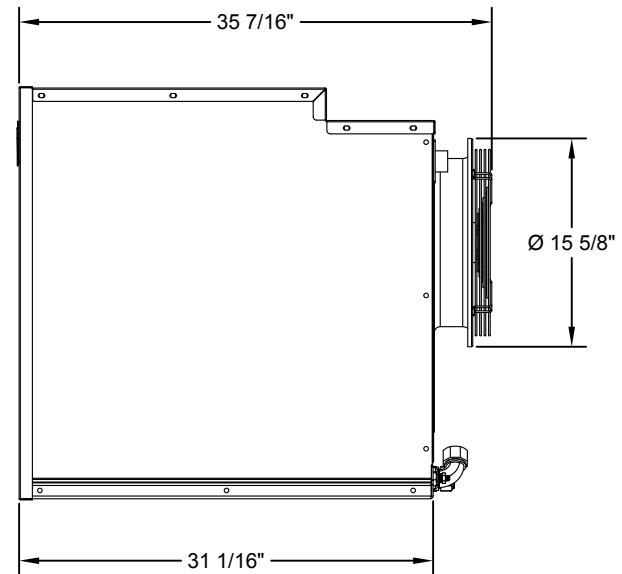

SPECIFICATIONS SUBJECT TO CHANGE WITHOUT NOTICE
This drawing was current at the time of printing. Production changes and options may result in changes that are not reflected in this drawing.

PROPRIETARY AND CONFIDENTIAL
THE INFORMATION CONTAINED IN THIS DRAWING IS THE SOLE PROPERTY OF POWER TECHNOLOGY. ANY REPRODUCTION IN PART OR AS A WHOLE WITHOUT THE WRITTEN PERMISSION OF POWER TECHNOLOGY IS PROHIBITED.

POWER TECHNOLOGY SOUTHEAST
634 STATE ROAD 44
LEESBURG, FLORIDA 34748-8102
(352) 365-2777 FAX (352) 787-5545

PROJECT: SALES DRAWING				MODEL: STD. NOTCHED ENCLOSURE W/ REMOTE RADIATOR					
FINISH:				PT PART #					
MATERIAL:				DESCRIPTION: 20/25KW W/ SOUND INSULATED ENCLOSURE					
THICKNESS:				SIZE A	DWG. NO. PTK-20/25SS	REV			
DIMENSIONS ARE IN INCHES UNLESS OTHERWISE SPECIFIED						NAME	DATE		
DO NOT SCALE DRAWING			DRAWN	NDM	06/15/2016	NOT TO SCALE	WEIGHT: ---	SHEET 1 OF 5