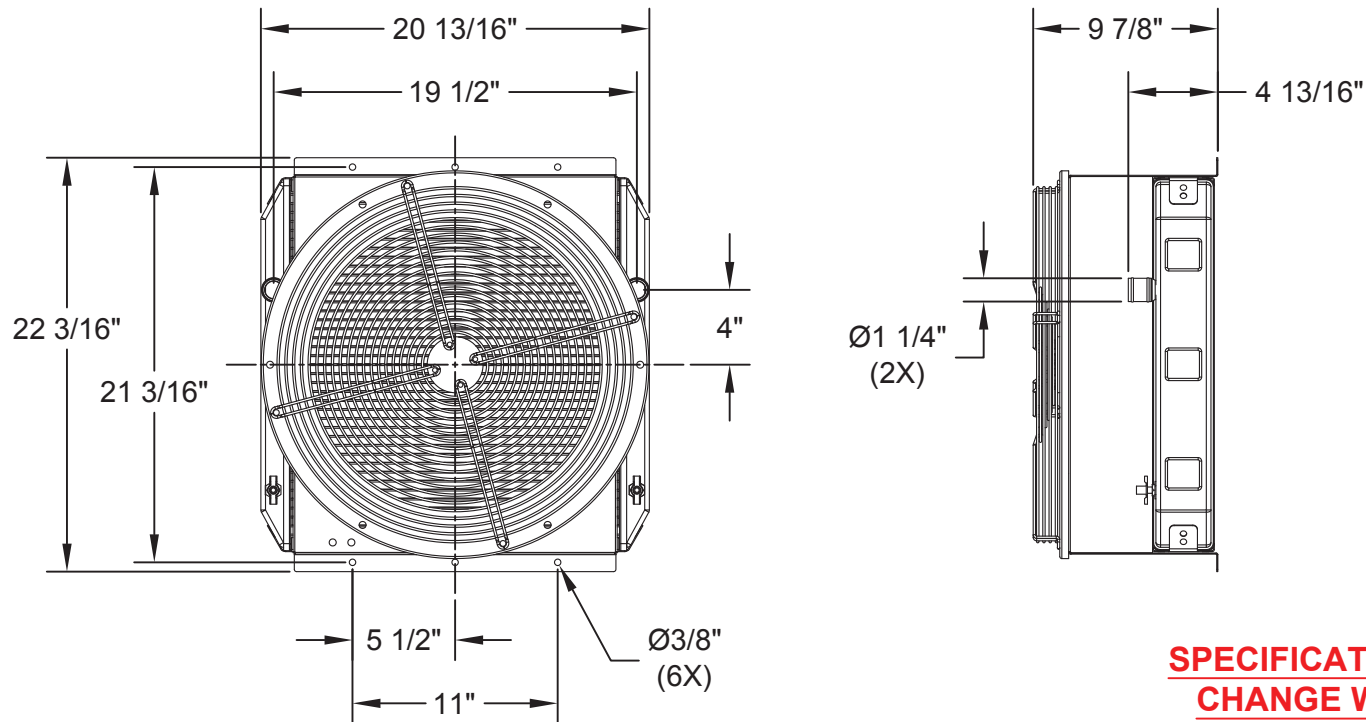

HORIZONTALLY MOUNTED REMOTE RADIATOR ASSEMBLY

**SPECIFICATIONS SUBJECT TO
CHANGE WITHOUT NOTICE**

This drawing was current at the time of printing. Production changes and options may result in changes that are not reflected in this drawing.

PROPRIETARY AND CONFIDENTIAL
THE INFORMATION CONTAINED IN THIS DRAWING IS THE SOLE PROPERTY OF POWER TECHNOLOGY. ANY REPRODUCTION IN PART OR AS A WHOLE WITHOUT THE WRITTEN PERMISSION OF POWER TECHNOLOGY IS PROHIBITED.

POWER TECHNOLOGY SOUTHEAST
634 STATE ROAD 44
LEESBURG, FLORIDA 34748-8102
(352) 365-2777 FAX (352) 787-5545

PROJECT: SALES DRAWING				MODEL: STD. NOTCHED ENCLOSURE W/ REMOTE RADIATOR			
FINISH:				PT PART #			
MATERIAL:				DESCRIPTION: 20/25KW W/ SOUND INSULATED ENCLOSURE			
THICKNESS:				SIZE A		DWG. NO. PTK-20/25SS	
DIMENSIONS ARE IN INCHES UNLESS OTHERWISE SPECIFIED				NAME		DATE	
DO NOT SCALE DRAWING		DRAWN		NDM		06/15/2016	
NOT TO SCALE				WEIGHT: ----		SHEET 4 OF 5