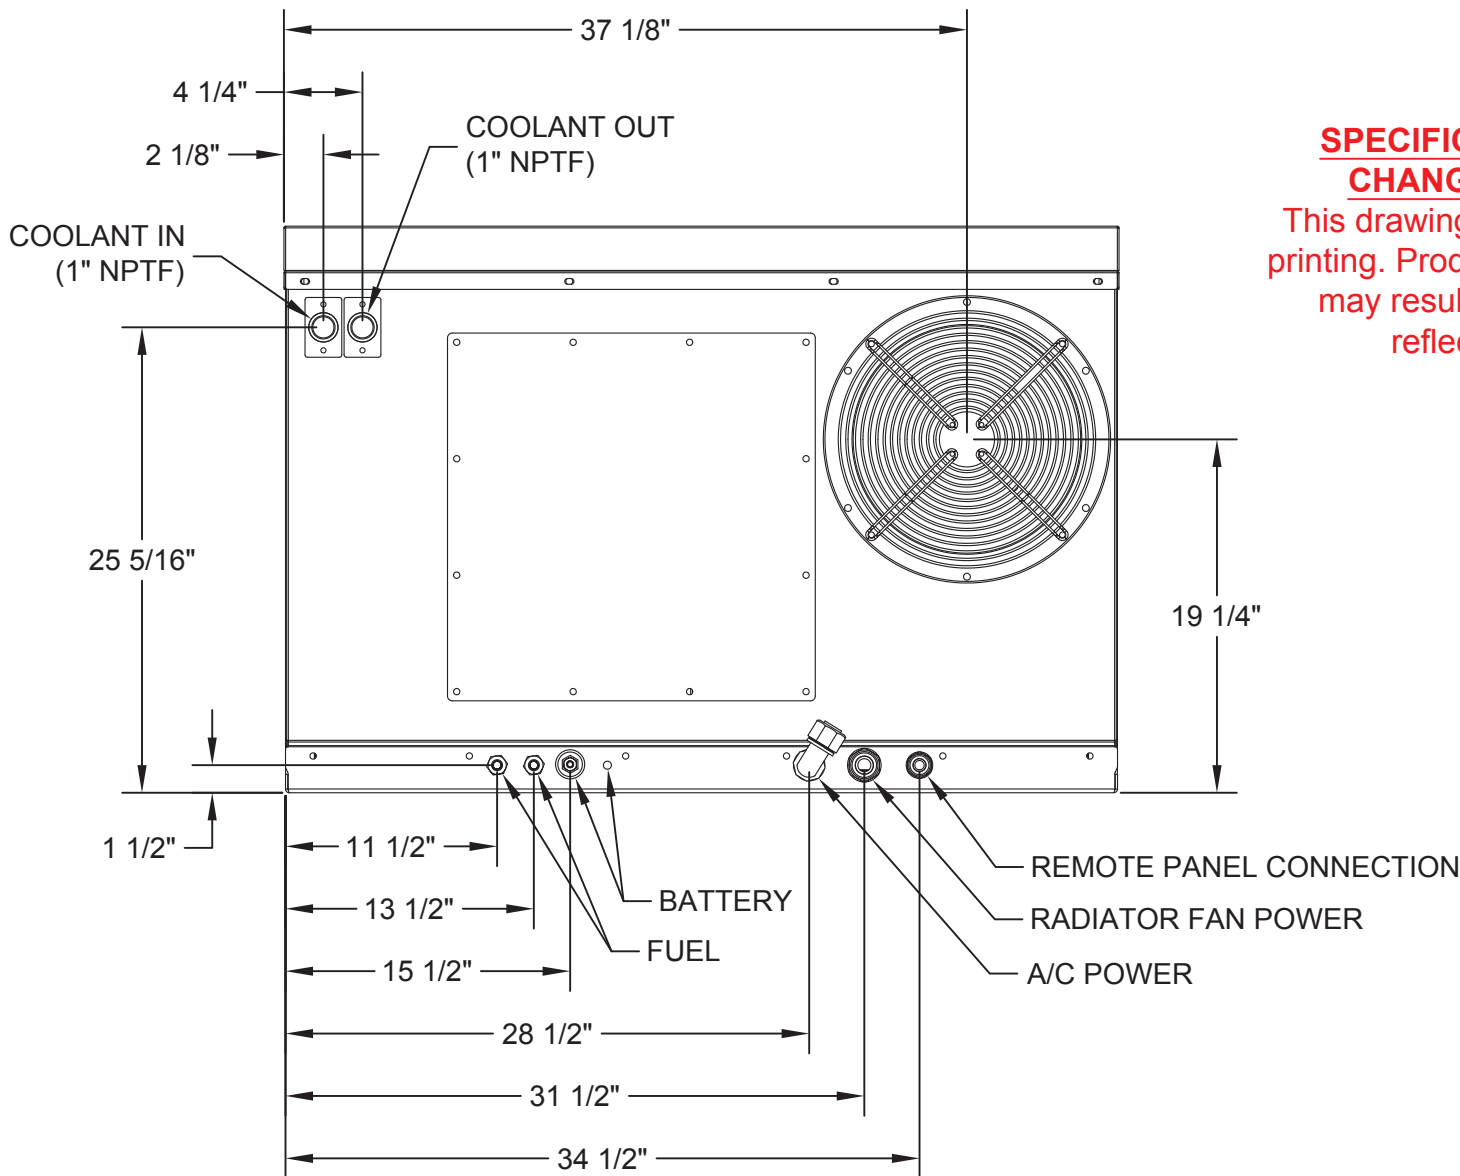

POWER TECHNOLOGY SOUTHEAST
 634 STATE ROAD 44
 LEESBURG, FLORIDA 34748-8102
 (352) 365-2777 FAX (352) 787-5545

PROJECT: SALES DRAWING				MODEL: STD. NOTCHED ENCLOSURE W/ REMOTE RADIATOR				
FINISH:				PT PART #				
MATERIAL:				DESCRIPTION: 20/25KW W/ SOUND INSULATED ENCLOSURE				
THICKNESS:				SIZE A	DWG. NO. PTK-20/25SS	REV		
DIMENSIONS ARE IN INCHES UNLESS OTHERWISE SPECIFIED						NAME	DATE	
DO NOT SCALE DRAWING			DRAWN	NDM	06/15/2016	NOT TO SCALE	WEIGHT: ---	SHEET 1 OF 5