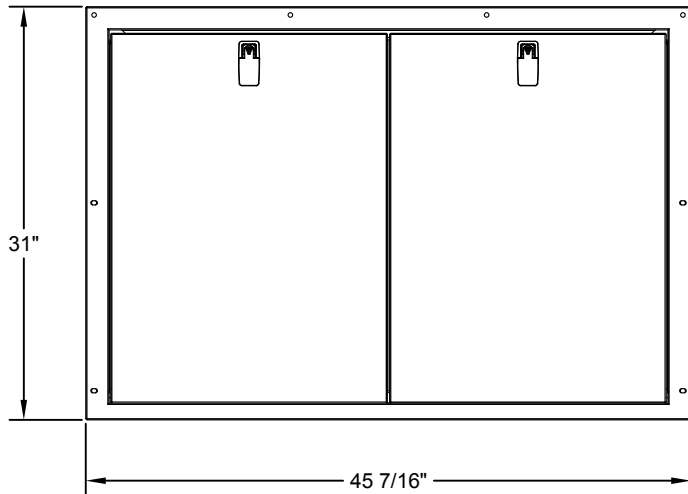

SPECIFICATIONS SUBJECT TO CHANGE WITHOUT NOTICE
This drawing was current at the time of printing. Production changes and options may result in changes that are not reflected in this drawing.

PROPRIETARY AND CONFIDENTIAL
THE INFORMATION CONTAINED IN THIS DRAWING IS THE SOLE PROPERTY OF POWER TECHNOLOGY. ANY REPRODUCTION IN PART OR AS A WHOLE WITHOUT THE WRITTEN PERMISSION OF POWER TECHNOLOGY IS PROHIBITED.

POWER TECHNOLOGY SOUTHEAST
634 STATE ROAD 44
LEESBURG, FLORIDA 34748-8102
(352) 365-2777 FAX (352) 787-5545

PROJECT: SALES DRAWING				MODEL: STD. NOTCHED ENCLOSURE W/ REMOTE RADIATOR					
FINISH:				PT PART #					
MATERIAL:				DESCRIPTION: 20/25KW W/ SOUND INSULATED ENCLOSURE					
THICKNESS:				SIZE A	DWG. NO. PTK-20/25SS	REV			
DIMENSIONS ARE IN INCHES UNLESS OTHERWISE SPECIFIED						NAME	DATE		
DO NOT SCALE DRAWING			DRAWN	NDM	06/15/2016	NOT TO SCALE	WEIGHT: ---	SHEET 1 OF 5