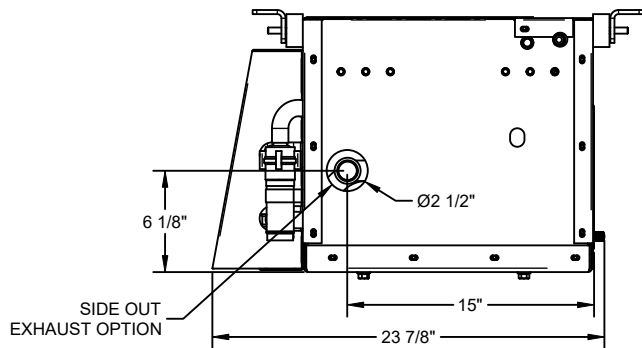

**SPECIFICATIONS SUBJECT TO
CHANGE WITHOUT NOTICE**

This drawing was current at the time of printing. Production changes and options may result in changes that are not reflected in this drawing.

PROPRIETARY AND CONFIDENTIAL

THE INFORMATION CONTAINED IN THIS DRAWING IS THE SOLE PROPERTY OF POWER TECHNOLOGY. ANY REPRODUCTION IN PART OR AS A WHOLE WITHOUT THE WRITTEN PERMISSION OF POWER TECHNOLOGY IS PROHIBITED.

**POWERTECH
GENERATORS**
SOLUTIONS FOR MOBILE APPLICATIONS

634 STATE ROAD 44, LEESBURG, FLORIDA 34748-8102
PHONE: (352) 365-2777 FAX (352) 787-5545

PROJECT: SALES DRAWING		MODEL: PT-3SV3		
FINISH:		PT PART #:		
MATERIAL:		DESCRIPTION: 3KW UNDER VEHICLE MOUNTED		
THICKNESS:		DRAWN BY: NDM	SIZE: A	DWG. NO.: PT-3SV3
UNLESS SPECIFIED DIMENSIONS ARE IN INCHES		DATE: 8/20/2015		REV:
DO NOT SCALE DRAWING		SCALE: NOT TO SCALE	WEIGHT: 260 LBS	SHEET 1 OF 2