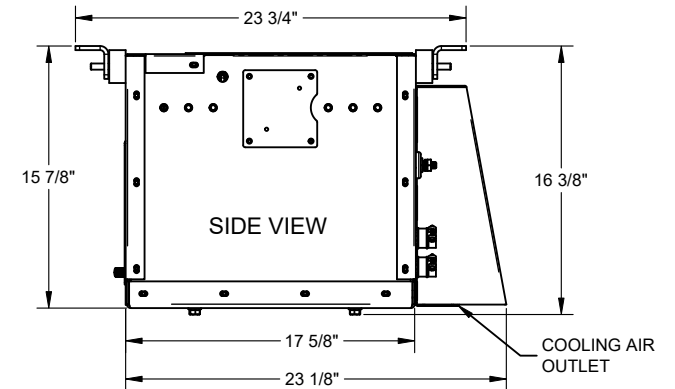

**SPECIFICATIONS SUBJECT TO
CHANGE WITHOUT NOTICE**

This drawing was current at the time of printing. Production changes and options may result in changes that are not reflected in this drawing.

PROPRIETARY AND CONFIDENTIAL

THE INFORMATION CONTAINED IN THIS DRAWING IS THE SOLE PROPERTY OF POWER TECHNOLOGY. ANY REPRODUCTION IN PART OR AS A WHOLE WITHOUT THE WRITTEN PERMISSION OF POWER TECHNOLOGY IS PROHIBITED.

**POWERTECH
GENERATORS**
SOLUTIONS FOR MOBILE APPLICATIONS

634 STATE ROAD 44, LEESBURG, FLORIDA 34748-8102
PHONE: (352) 365-2777 FAX (352) 787-5545

PROJECT: SALES DRAWING		MODEL: PT-3SV3		
FINISH:		PT PART #:		
MATERIAL:		DESCRIPTION: 3KW UNDER VEHICLE MOUNTED		
THICKNESS:		DRAWN BY: NDM	SIZE: A	DWG. NO.: PT-3SV3
UNLESS SPECIFIED DIMENSIONS ARE IN INCHES		DATE: 8/20/2015		REV:
DO NOT SCALE DRAWING		SCALE: NOT TO SCALE	WEIGHT: 260 LBS	SHEET 1 OF 2