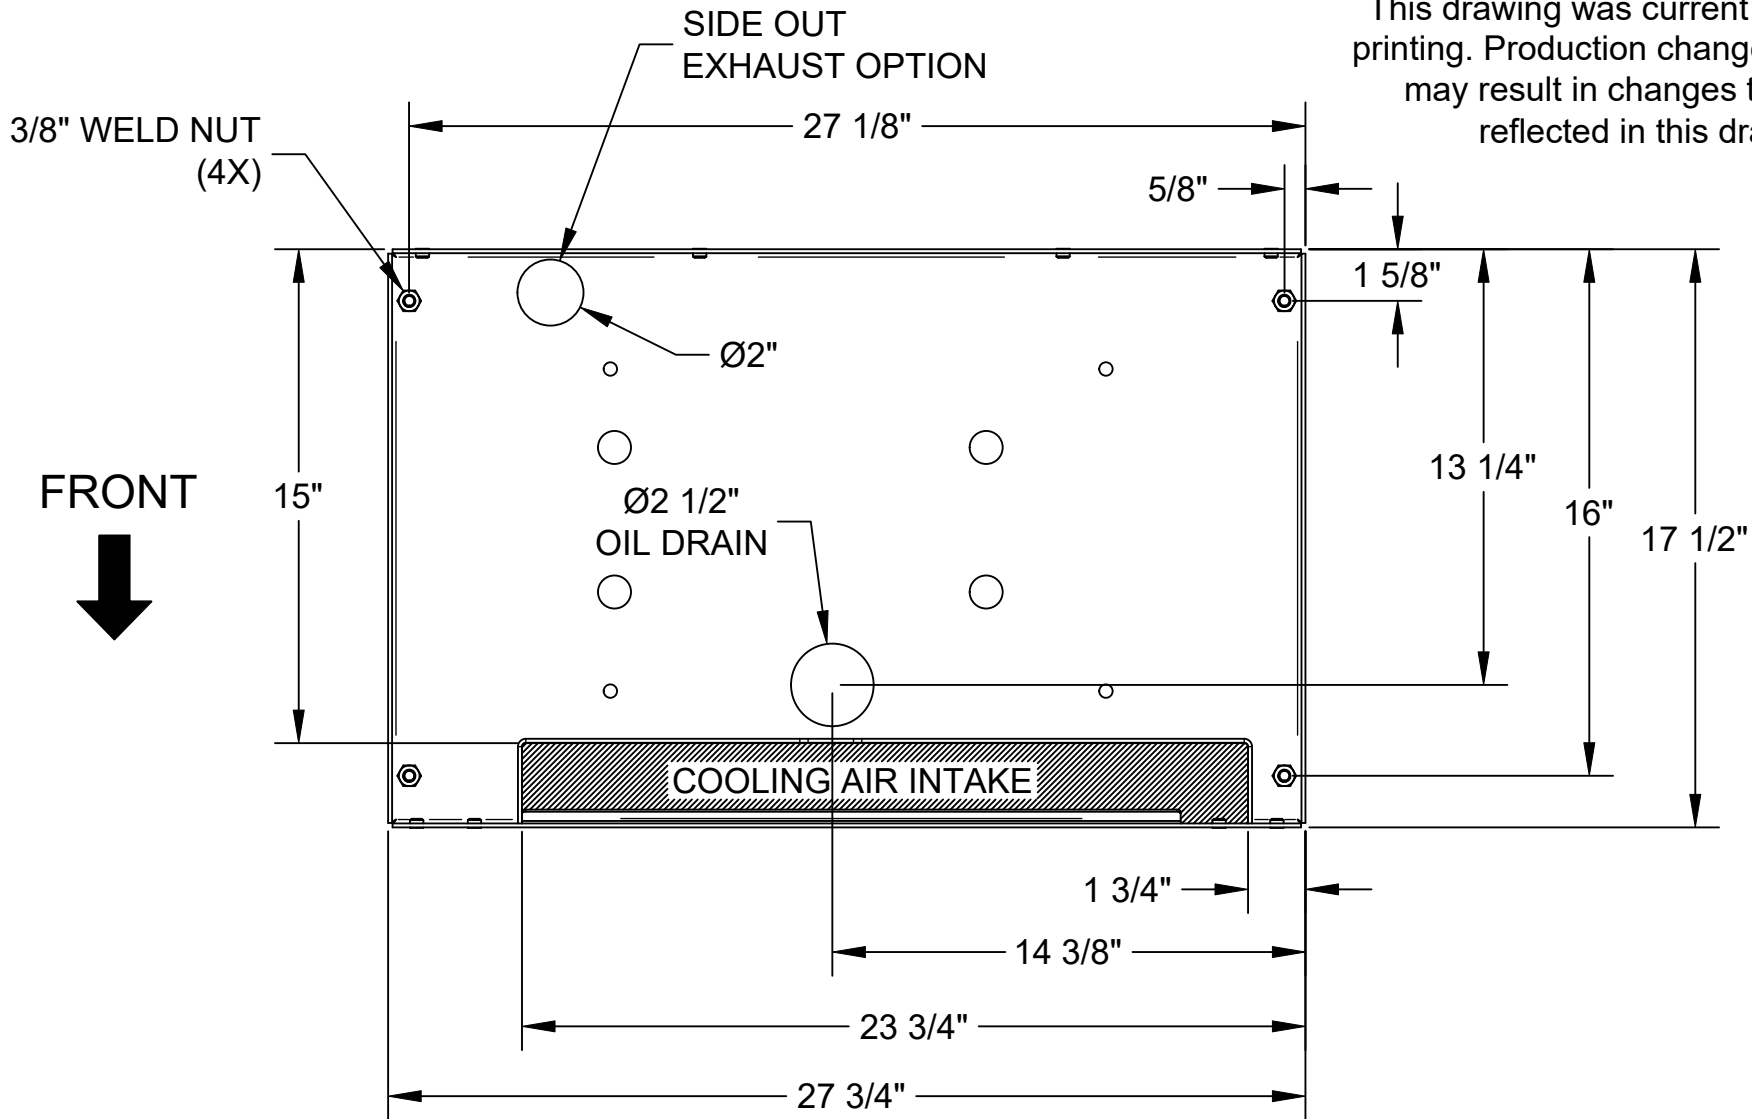

**SPECIFICATIONS SUBJECT TO
CHANGE WITHOUT NOTICE**

This drawing was current at the time of printing. Production changes and options may result in changes that are not reflected in this drawing.

PROPRIETARY AND CONFIDENTIAL

THE INFORMATION CONTAINED IN THIS DRAWING IS THE SOLE PROPERTY OF POWER TECHNOLOGY. ANY REPRODUCTION IN PART OR AS A WHOLE WITHOUT THE WRITTEN PERMISSION OF POWER TECHNOLOGY IS PROHIBITED.

**POWERTECH
GENERATORS**
SOLUTIONS FOR MOBILE APPLICATIONS

634 STATE ROAD 44, LEESBURG, FLORIDA 34748-8102
PHONE: (352) 365-2777 FAX (352) 787-5545

PROJECT: SALES DRAWING		MODEL: PT-3SV3		
FINISH:		PT PART #:		
MATERIAL:		DESCRIPTION: 3KW UNDER VEHICLE MOUNTED		
THICKNESS:		DRAWN BY: NDM	SIZE	DWG. NO.
UNLESS SPECIFIED DIMENSIONS ARE IN INCHES		DATE: 8/20/2015	A	PT-3SV3
DO NOT SCALE DRAWING		SCALE: NOT TO SCALE	WEIGHT: 260 LBS	SHEET 2 OF 2