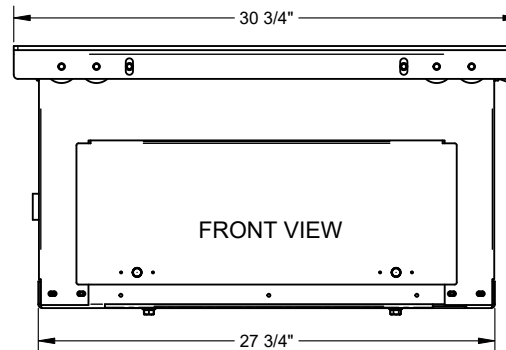

**SPECIFICATIONS SUBJECT TO
CHANGE WITHOUT NOTICE**

This drawing was current at the time of printing. Production changes and options may result in changes that are not reflected in this drawing.

PROPRIETARY AND CONFIDENTIAL

THE INFORMATION CONTAINED IN THIS DRAWING IS THE SOLE PROPERTY OF POWER TECHNOLOGY. ANY REPRODUCTION IN PART OR AS A WHOLE WITHOUT THE WRITTEN PERMISSION OF POWER TECHNOLOGY IS PROHIBITED.

**POWERTECH
GENERATORS**
SOLUTIONS FOR MOBILE APPLICATIONS

634 STATE ROAD 44, LEESBURG, FLORIDA 34748-8102
PHONE: (352) 365-2777 FAX (352) 787-5545

PROJECT: SALES DRAWING		MODEL: PT-3SV3		
FINISH:		PT PART #:		
MATERIAL:		DESCRIPTION: 3KW UNDER VEHICLE MOUNTED		
THICKNESS:		DRAWN BY: NDM	SIZE: A	DWG. NO.: PT-3SV3
UNLESS SPECIFIED DIMENSIONS ARE IN INCHES		DATE: 8/20/2015		REV:
DO NOT SCALE DRAWING		SCALE: NOT TO SCALE	WEIGHT: 260 LBS	SHEET 1 OF 2