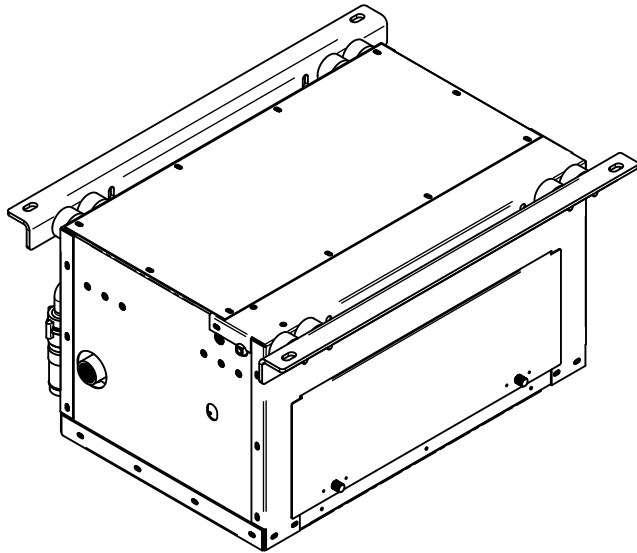

**SPECIFICATIONS SUBJECT TO
CHANGE WITHOUT NOTICE**

This drawing was current at the time of printing. Production changes and options may result in changes that are not reflected in this drawing.

PROPRIETARY AND CONFIDENTIAL

THE INFORMATION CONTAINED IN THIS DRAWING IS THE SOLE PROPERTY OF POWER TECHNOLOGY. ANY REPRODUCTION IN PART OR AS A WHOLE WITHOUT THE WRITTEN PERMISSION OF POWER TECHNOLOGY IS PROHIBITED.

**POWERTECH
GENERATORS**
SOLUTIONS FOR MOBILE APPLICATIONS

634 STATE ROAD 44, LEESBURG, FLORIDA 34748-8102
PHONE: (352) 365-2777 FAX (352) 787-5545

PROJECT: SALES DRAWING		MODEL: PT-3SV3		
FINISH:		PT PART #:		
MATERIAL:		DESCRIPTION: 3KW UNDER VEHICLE MOUNTED		
THICKNESS:		DRAWN BY: NDM	SIZE: A	DWG. NO.: PT-3SV3
UNLESS SPECIFIED DIMENSIONS ARE IN INCHES		DATE: 8/20/2015		REV:
DO NOT SCALE DRAWING		SCALE: NOT TO SCALE	WEIGHT: 260 LBS	SHEET 1 OF 2