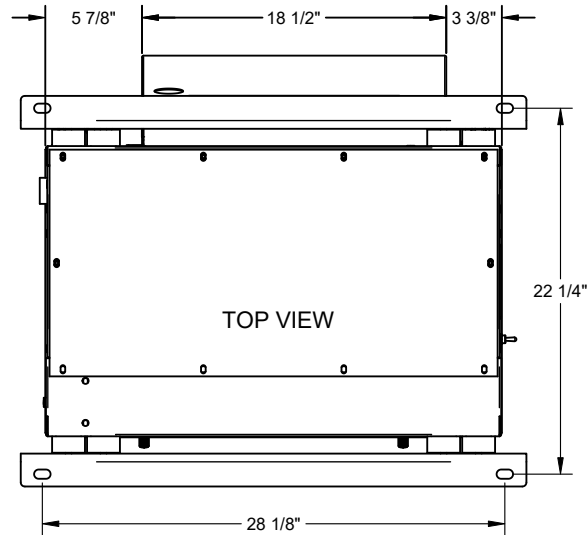

**SPECIFICATIONS SUBJECT TO
CHANGE WITHOUT NOTICE**

This drawing was current at the time of printing. Production changes and options may result in changes that are not reflected in this drawing.

PROPRIETARY AND CONFIDENTIAL

THE INFORMATION CONTAINED IN THIS DRAWING IS THE SOLE PROPERTY OF POWER TECHNOLOGY. ANY REPRODUCTION IN PART OR AS A WHOLE WITHOUT THE WRITTEN PERMISSION OF POWER TECHNOLOGY IS PROHIBITED.

**POWERTECH
GENERATORS**
SOLUTIONS FOR MOBILE APPLICATIONS

634 STATE ROAD 44, LEESBURG, FLORIDA 34748-8102
PHONE: (352) 365-2777 FAX (352) 787-5545

PROJECT: SALES DRAWING		MODEL: PT-3SV3		
FINISH:		PT PART #:		
MATERIAL:		DESCRIPTION: 3KW UNDER VEHICLE MOUNTED		
THICKNESS:		DRAWN BY: NDM	SIZE: A	DWG. NO.: PT-3SV3
UNLESS SPECIFIED DIMENSIONS ARE IN INCHES		DATE: 8/20/2015		REV:
DO NOT SCALE DRAWING		SCALE: NOT TO SCALE	WEIGHT: 260 LBS	SHEET 1 OF 2