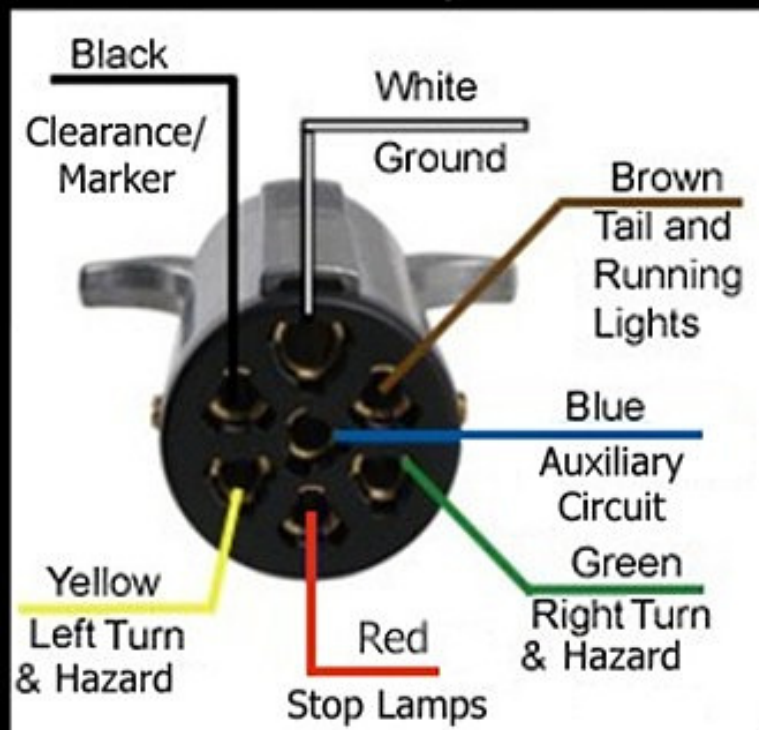

# Heavy Duty Truck 7-Way Trailer Color Code

## Outside 7 Way Round Pin Trailer Connector Inside

## Outside 7 Way Round Pin Vehicle Connector Inside