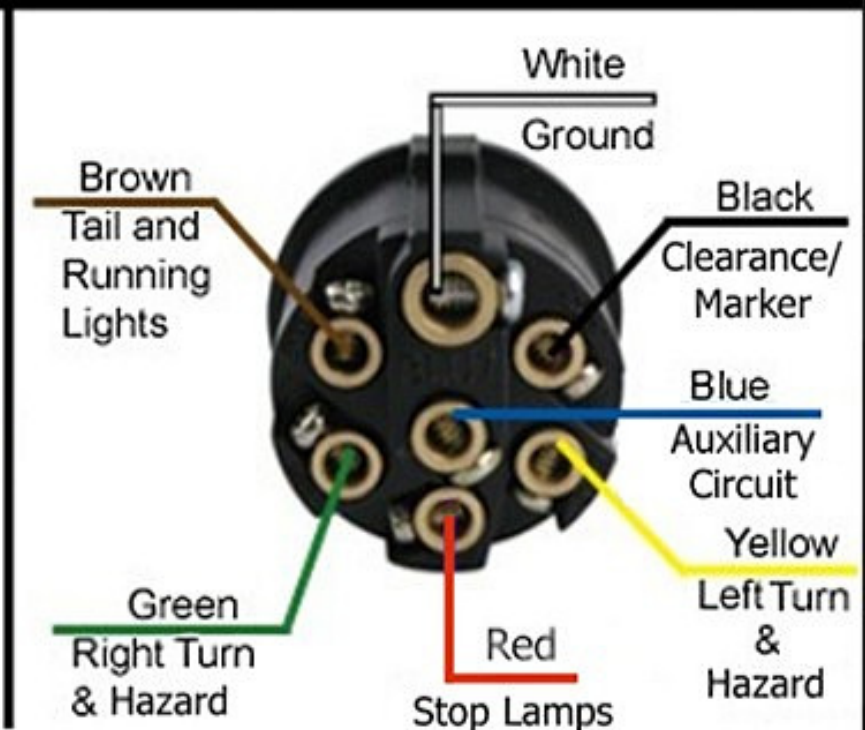

# Heavy Duty Truck 7-Way Trailer Color Code

## Outside 7 Way Round Pin Trailer Connector Inside

## Outside 7 Way Round Pin Vehicle Connector Inside