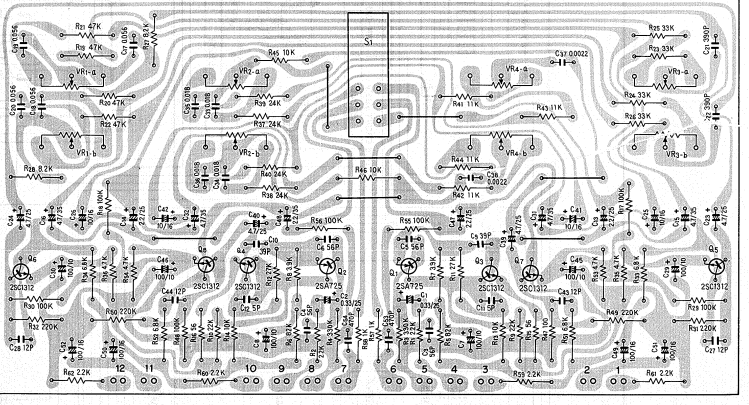

Power amp ass'y AWH-030

Muting circuit ass'y AWM-063

Tuner ass'y AWE-041

Equalizer amp ass'y AWF-013

Switch circuit ass'y AWS-067

Protection circuit ass'y AWM-062

Switch circuit ass'y AWS-066

Control amp ass'y AWG-027

Power supply ass'y AWR-052

AM/FM STEREO RECEIVER
SX-939
 F GN KCU

SX-939