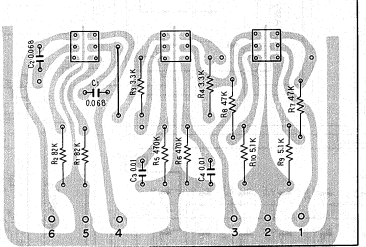

Power amp ass'y AWH-030

Muting circuit ass'y AWM-063

Tuner ass'y AWE-041

Equalizer amp ass'y AWF-013

Switch circuit ass'y AWS-067

Protection circuit ass'y AWM-062

Switch circuit ass'y AWS-066

Control amp ass'y AWG-027

Power supply ass'y AWR-052

AM/FM STEREO RECEIVER
SX-939
 F GN KCU

SX-939