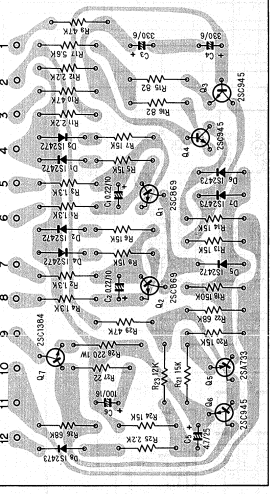

Power amp ass'y AWH-030

Muting circuit ass'y AWM-063

Tuner ass'y AWE-041

Equalizer amp ass'y AWF-013

Switch circuit ass'y AWS-067

Protection circuit ass'y AWM-062

Switch circuit ass'y AWS-066

Control amp ass'y AWG-027

Power supply ass'y AWR-052

AM/FM STEREO RECEIVER
SX-939
 F GN KCU

SX-939