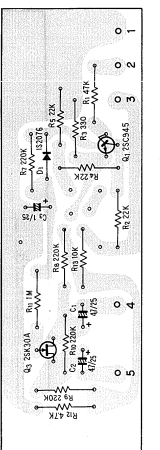

Power amp ass'y AWH-030

Muting circuit ass'y AWM-063

Tuner ass'y AWE-041

Equalizer amp ass'y AWF-013

Switch circuit ass'y AWS-067

Protection circuit ass'y AWM-062

Switch circuit ass'y AWS-066

Control amp ass'y AWG-027

Power supply ass'y AWR-052

AM/FM STEREO RECEIVER
SX-939
 F GN KCU

SX-939