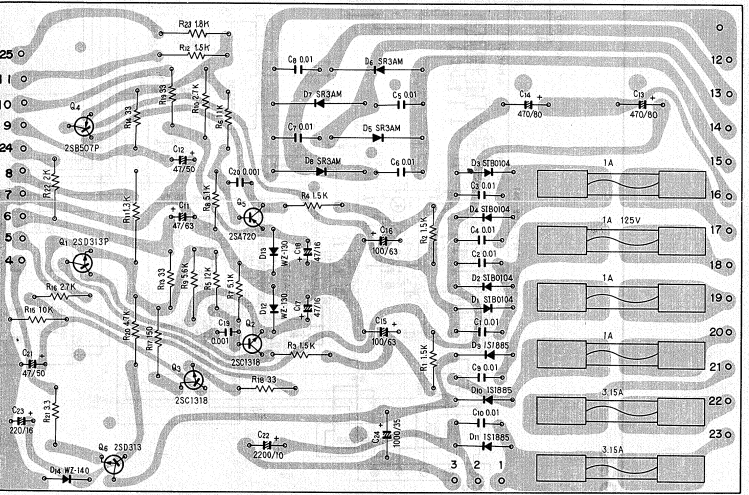

Power amp ass'y AWH-030

Muting circuit ass'y AWM-063

Tuner ass'y AWE-041

Equalizer amp ass'y AWF-013

Switch circuit ass'y AWS-067

Protection circuit ass'y AWM-062

Switch circuit ass'y AWS-066

Control amp ass'y AWG-027

Power supply ass'y AWR-052

AM/FM STEREO RECEIVER
SX-939
 F GN KCU

SX-939