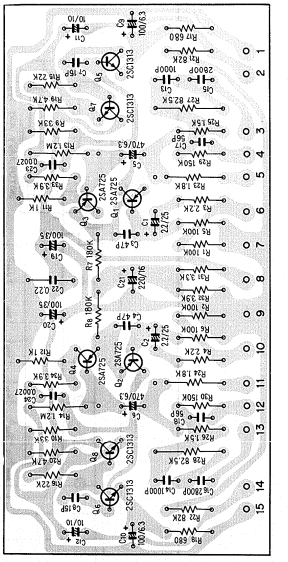

Power amp ass'y AWH-030

Muting circuit ass'y AWM-063

Tuner ass'y AWE-041

Equalizer amp ass'y AWF-013

Switch circuit ass'y AWS-067

Protection circuit ass'y AWM-062

Switch circuit ass'y AWS-066

Control amp ass'y AWG-027

Power supply ass'y AWR-052

AM/FM STEREO RECEIVER
SX-939
 F GN KCU

SX-939