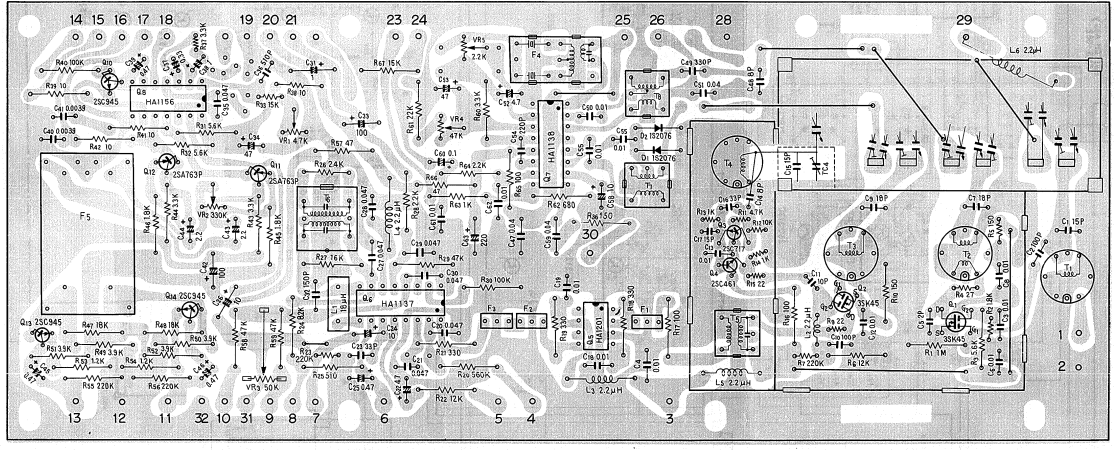

Power amp ass'y AWH-030

Muting circuit ass'y AWM-063

Tuner ass'y AWE-041

Equalizer amp ass'y AWF-013

Switch circuit ass'y AWS-067

Protection circuit ass'y AWM-062

Switch circuit ass'y AWS-066

Control amp ass'y AWG-027

Power supply ass'y AWR-052

AM/FM STEREO RECEIVER
SX-939
 F GN KCU

SX-939