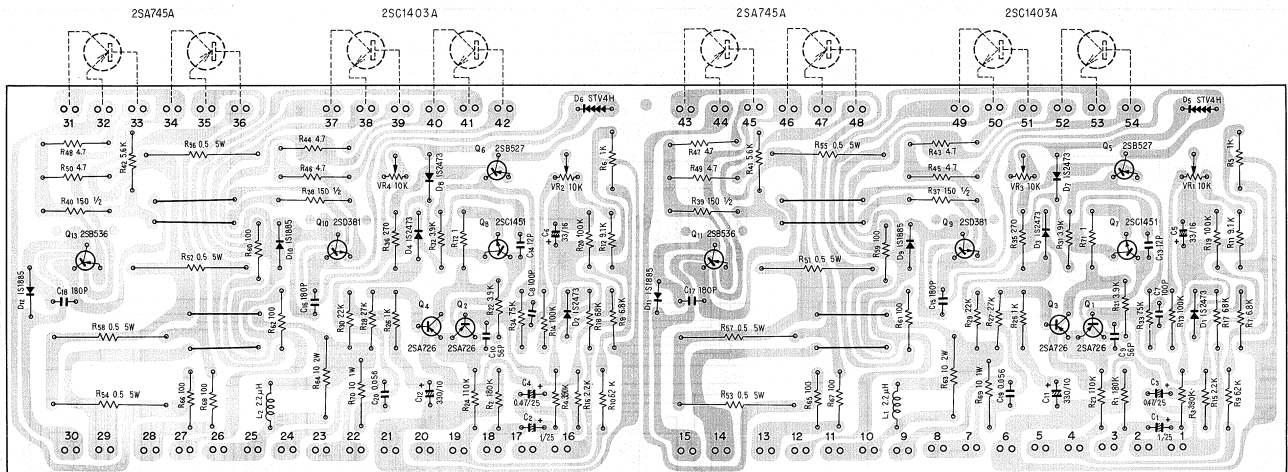

Power amp ass'y AWH-030

Muting circuit ass'y AWM-063

Tuner ass'y AWE-041

Equalizer amp ass'y AWF-013

Switch circuit ass'y AWS-067

Protection circuit ass'y AWM-062

Switch circuit ass'y AWS-066

Control amp ass'y AWG-027

Power supply ass'y AWR-052

AM/FM STEREO RECEIVER
SX-939
 F GN KCU

SX-939