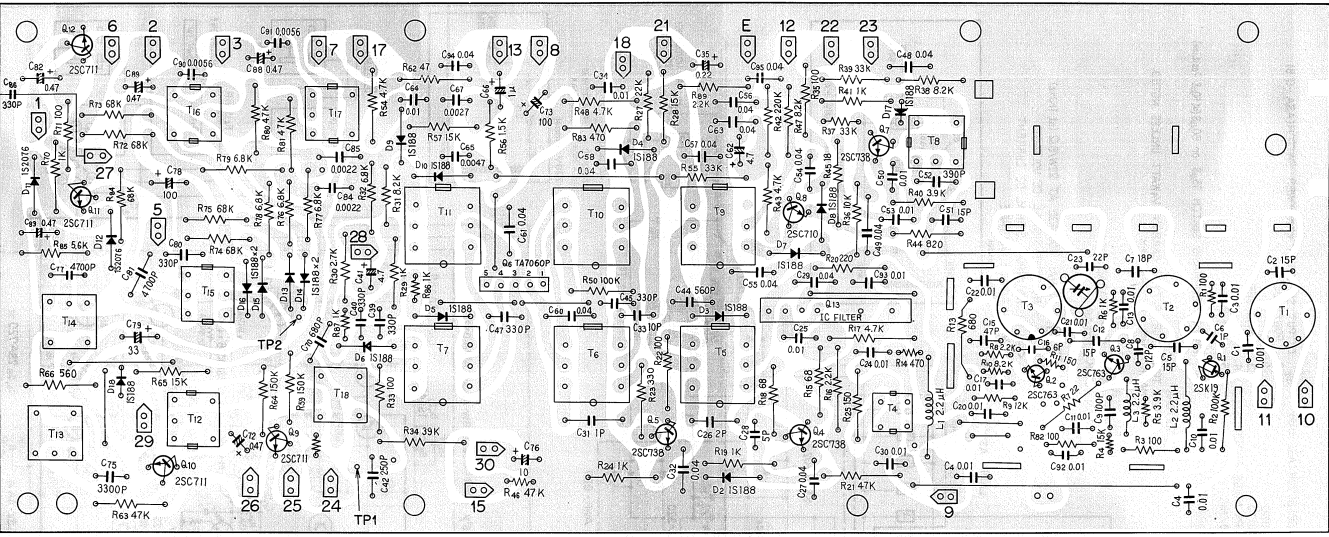

Switch circuit ass'y AWS-015

CR ass'y AWX-012 (KCW, KUW model)

CR ass'y AWX-013 (FW, NBW, FVZW model)

Equalizer amp ass'y AWF-003

Power amp ass'y AWH-006 (NBW model AWH-012)

Power supply ass'y AWR-007

Tuner ass'y AWE-003

Control amp ass'y AWG-011

AM/FM STEREO RECEIVER  
**SX-525**  
FVZW FW KCW KUW NBW