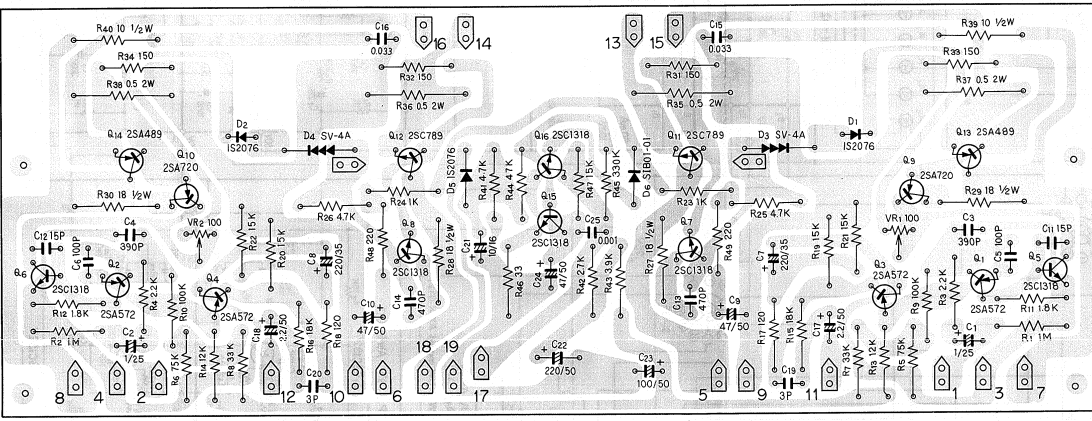

Switch circuit ass'y AWS-015

CR ass'y AWX-012 (KCW, KUW model)

CR ass'y AWX-013 (FW, NBW, FVZW model)

Equalizer amp ass'y AWF-003

Power amp ass'y AWH-006 (NBW model AWH-012)

Power supply ass'y AWR-007

Tuner ass'y AWE-003

Control amp ass'y AWG-011

AM/FM STEREO RECEIVER  
**SX-525**  
FVZW FW KCW KUW NBW