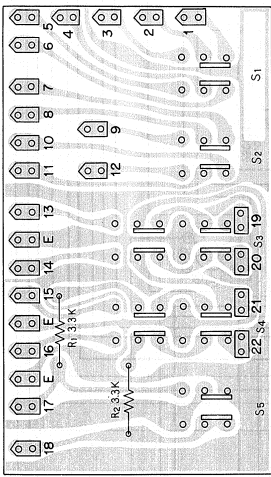

Switch circuit ass'y AWS-015

CR ass'y AWX-012 (KCW, KUW model)

CR ass'y AWX-013 (FW, NBW, FVZW model)

Equalizer amp ass'y AWF-003

Power amp ass'y AWH-006 (NBW model AWH-012)

Power supply ass'y AWR-007

Tuner ass'y AWE-003

Control amp ass'y AWG-011

AM/FM STEREO RECEIVER  
**SX-525**  
FVZW FW KCW KUW NBW