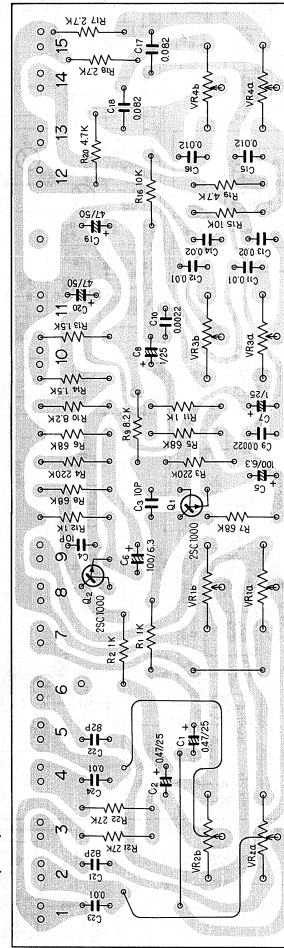

Switch circuit ass'y AWS-015

CR ass'y AWX-012 (KCW, KUW model)

CR ass'y AWX-013 (FW, NBW, FVZW model)

Equalizer amp ass'y AWF-003

Power amp ass'y AWH-006 (NBW model AWH-012)

Power supply ass'y AWR-007

Tuner ass'y AWE-003

Control amp ass'y AWG-011

AM/FM STEREO RECEIVER  
**SX-525**  
FVZW FW KCW KUW NBW