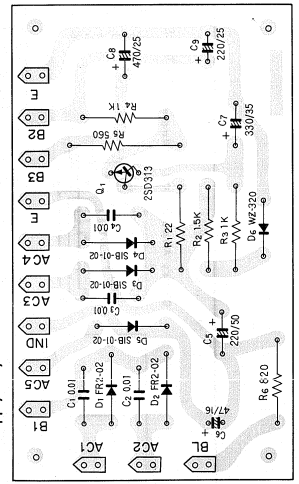

Switch circuit ass'y AWS-015

CR ass'y AWX-012 (KCW, KUW model)

CR ass'y AWX-013 (FW, NBW, FVZW model)

Equalizer amp ass'y AWF-003

Power amp ass'y AWH-006 (NBW model AWH-012)

Power supply ass'y AWR-007

Tuner ass'y AWE-003

Control amp ass'y AWG-011

AM/FM STEREO RECEIVER  
**SX-525**  
FVZW FW KCW KUW NBW