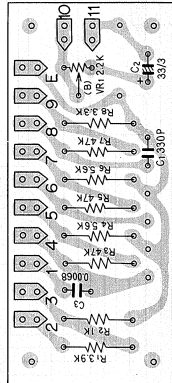

Switch circuit ass'y AWS-015

CR ass'y AWX-012 (KCW, KUW model)

CR ass'y AWX-013 (FW, NBW, FVZW model)

Equalizer amp ass'y AWF-003

Power amp ass'y AWH-006 (NBW model AWH-012)

Power supply ass'y AWR-007

Tuner ass'y AWE-003

Control amp ass'y AWG-011

AM/FM STEREO RECEIVER  
**SX-525**  
FVZW FW KCW KUW NBW