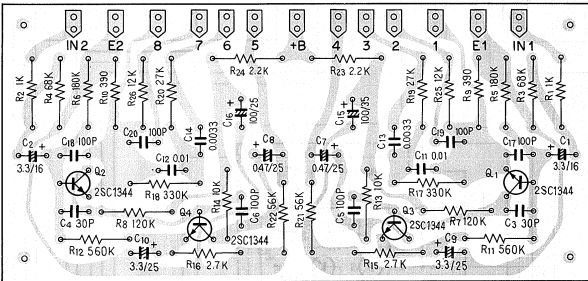

Switch circuit ass'y AWS-015

CR ass'y AWX-012 (KCW, KUW model)

CR ass'y AWX-013 (FW, NBW, FVZW model)

Equalizer amp ass'y AWF-003

Power amp ass'y AWH-006 (NBW model AWH-012)

Power supply ass'y AWR-007

Tuner ass'y AWE-003

Control amp ass'y AWG-011

AM/FM STEREO RECEIVER  
**SX-525**  
FVZW FW KCW KUW NBW