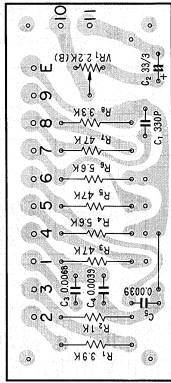

Switch circuit ass'y AWS-015

CR ass'y AWX-012 (KCW, KUW model)

CR ass'y AWX-013 (FW, NBW, FVZW model)

Equalizer amp ass'y AWF-003

Power amp ass'y AWH-006 (NBW model AWH-012)

Power supply ass'y AWR-007

Tuner ass'y AWE-003

Control amp ass'y AWG-011

AM/FM STEREO RECEIVER  
**SX-525**  
FVZW FW KCW KUW NBW