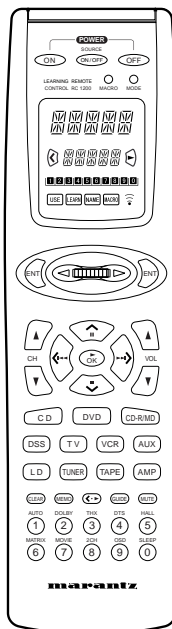

# Service Manual

RC1200 F H, /N1M, /U1M

## Learning Remote Control

RC1200 is not possible to repair.

The substitutes for exchanging are supplied with following parts number.

RC1200の修理依頼があった場合には 新品(パッケージ無し)と交換してください。

Commercial Type Version	PART NO.		COMMENT
	RC unit	User Guide	
RC1200 F H	ZK287W0010	287W851110	Japanese User Guide
RC1200/N1M	ZK287W0010	287W851250	English/French User Guide
		287W851310	German/Spanish User Guide
RC1200/U1M	ZK287W0010	287W851250	English/French User Guide