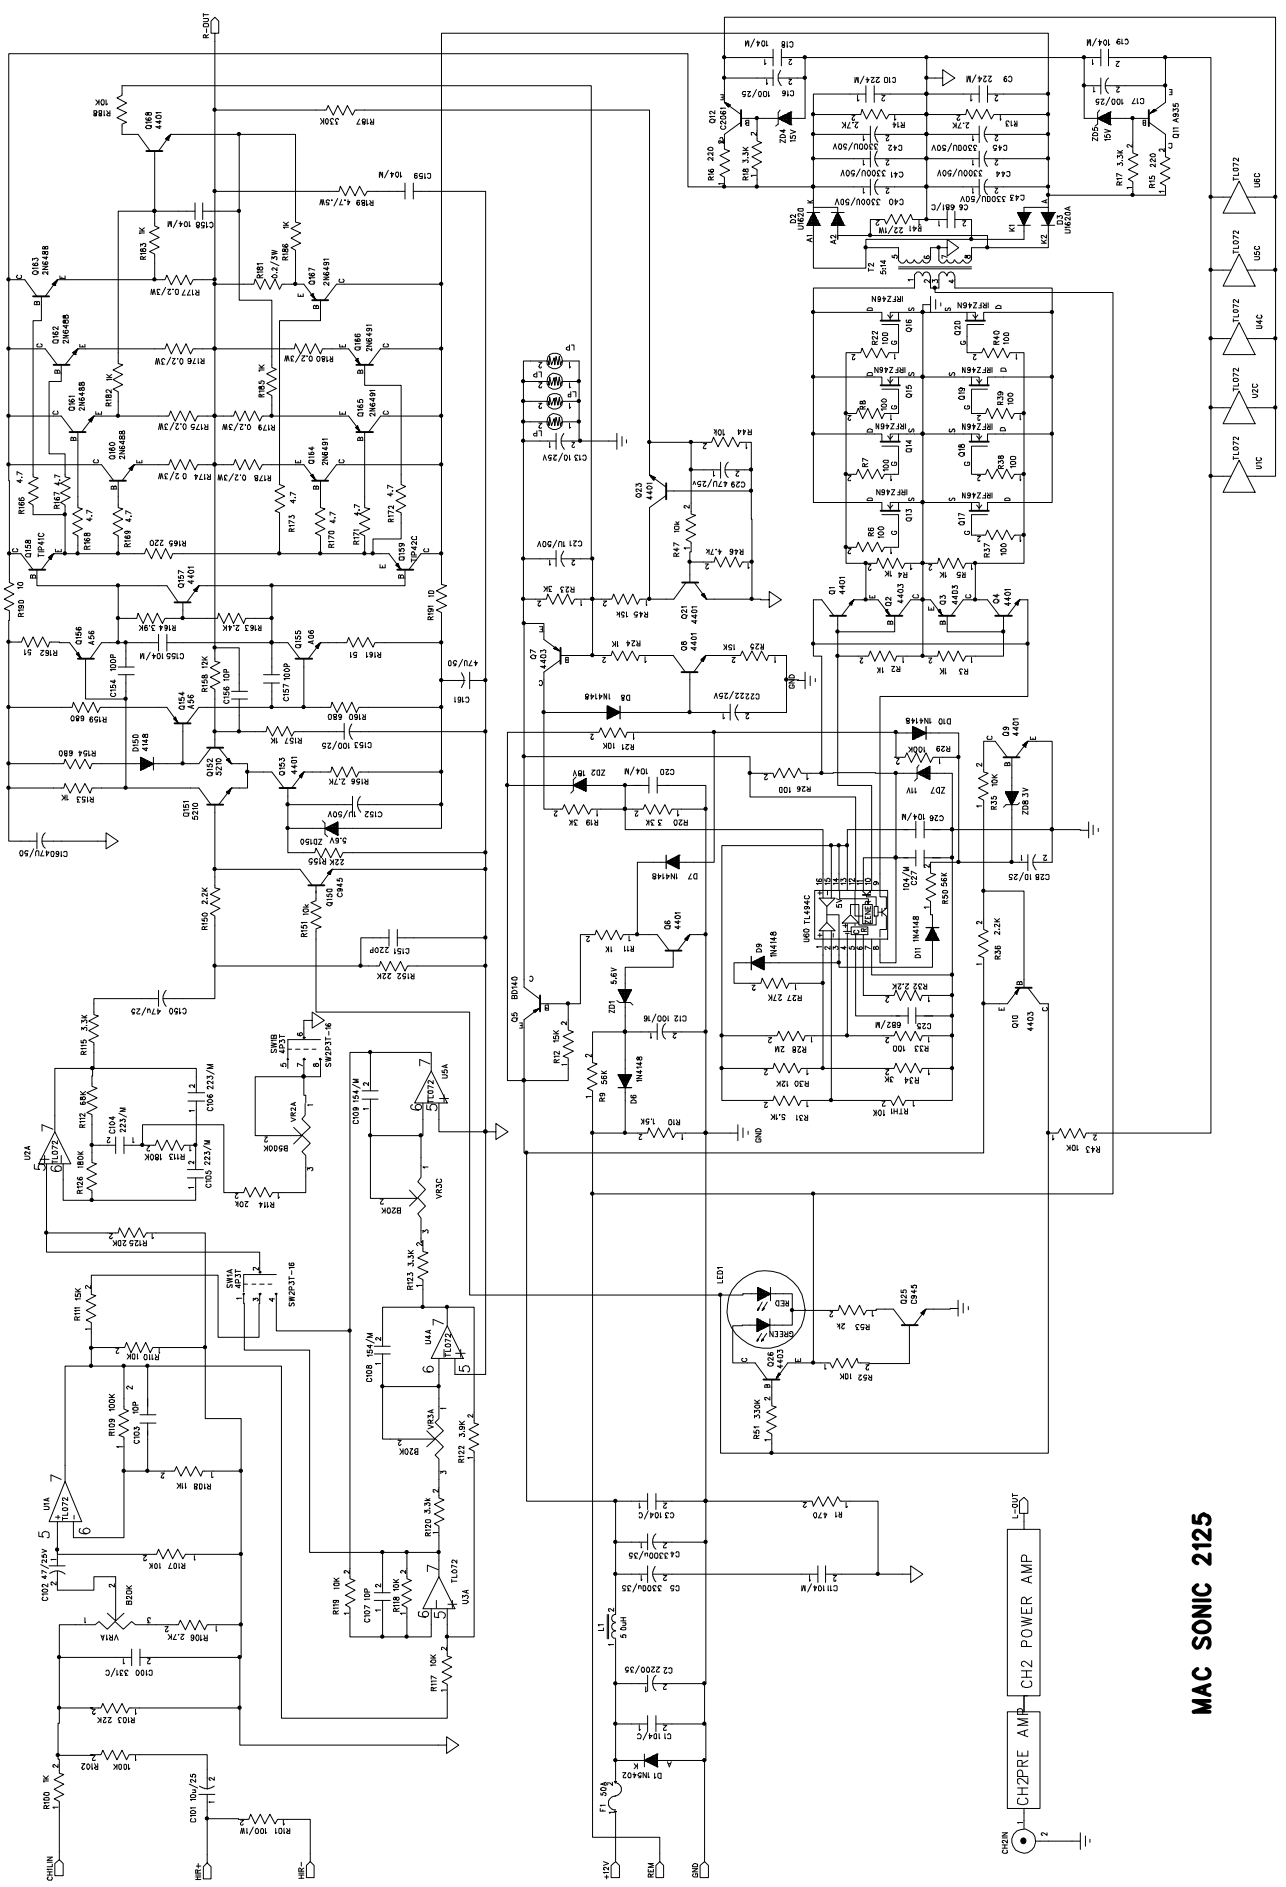

2125

MAC SONIC 2125

CH2PRE AMP CH2 POWER AMP

CH2OUT