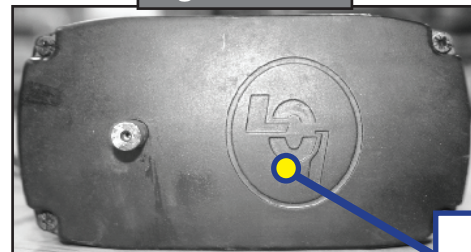

### Venture & Toula Wiring Instructions

Red Lead: Extend side of switch

Black Lead: Retract side of switch

### Tuson Wiring Instructions

Red Lead: Retract side of switch

Black Lead: Extend side of switch

Fig. 3 - Tuson

Embossed "LCI" Logo on Bottom of Gearbox

Fig. 4 - Tuson

Single Motor Mounting Bolt

Fig. 5 - Venture & Toula