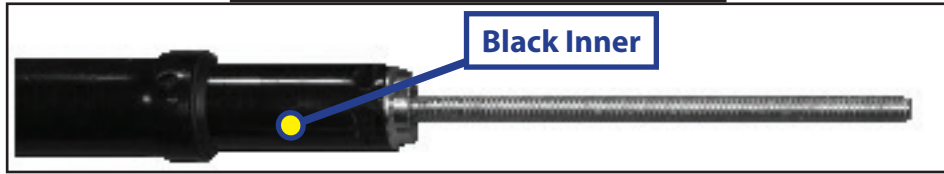

## SLIDEOUTS

Fig. 1 - Venture & Toula Actuator

Fig. 2 - Tuson Actuator

**NOTE:** Toula actuators and motors can be replaced by Venture.

Motor Only	Part Number
Tuson 18:1	125802
Venture 18:1	132682
Venture 28:1	136373

Actuator & Motor (18:1)	Size	Part Number
Venture	24"	119128
Venture	32"	122747
Venture	40"	119129
Venture Actuator Only	40"	145595
Tuson	24"	145185
Tuson	40"	131903
Tuson Actuator Only	40"	145596

### Venture & Toula Wiring Instructions

Red Lead: Extend side of switch

Black Lead: Retract side of switch