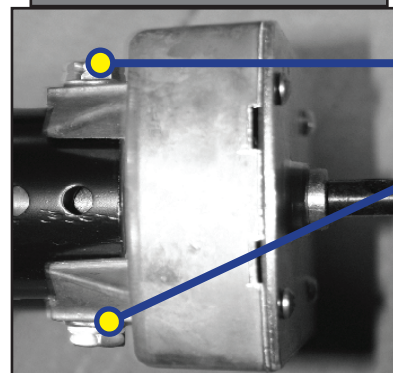

### Venture & Toula Wiring Instructions

Red Lead: Extend side of switch

Black Lead: Retract side of switch

### Tuson Wiring Instructions

Red Lead: Retract side of switch

Black Lead: Extend side of switch

Fig. 3 - Tuson

Embossed "LCI" Logo on Bottom of Gearbox

Fig. 4 - Tuson

Single Motor Mounting Bolt

Fig. 5 - Venture & Toula

Double Motor Mount Bolt