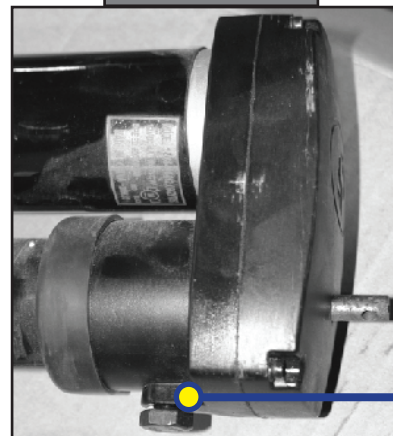

Actuator & Motor (18:1)	Size	Part Number
Venture	24"	119128
Venture	32"	122747
Venture	40"	119129
Venture Actuator Only	40"	145595
Tuson	24"	145185
Tuson	40"	131903
Tuson Actuator Only	40"	145596

### Venture & Toula Wiring Instructions

Red Lead: Extend side of switch

Black Lead: Retract side of switch

### Tuson Wiring Instructions

Red Lead: Retract side of switch

Black Lead: Extend side of switch

Fig. 3 - Tuson

Embossed "LCI" Logo on Bottom of Gearbox

Fig. 4 - Tuson

Single Motor Mounting Bolt

Fig. 5 - Venture & Toula

Double Motor Mount Bolt