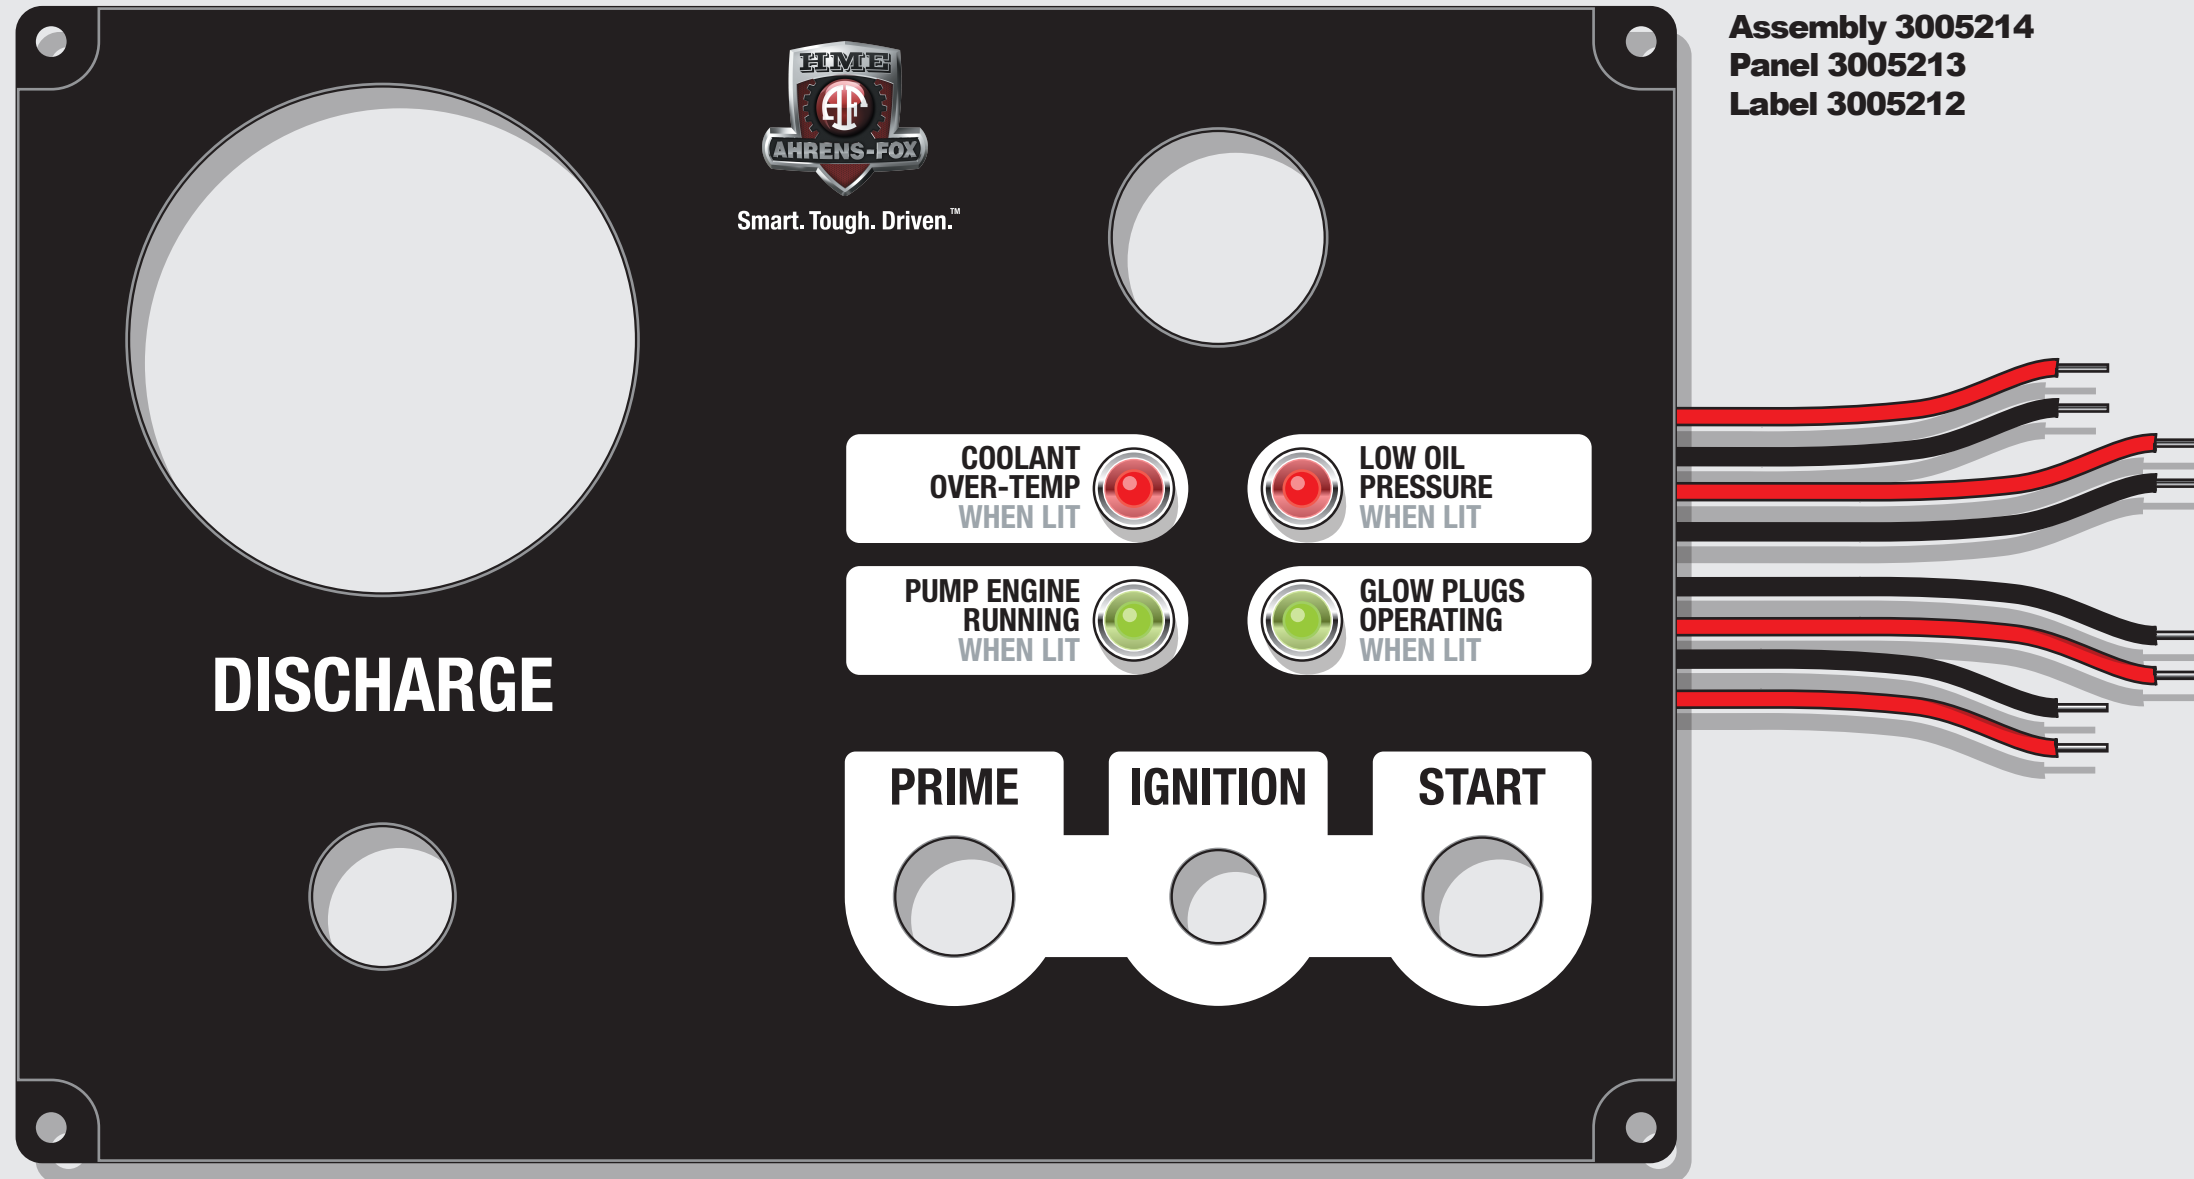

8.63 X 6.00

Assembly 3005214  
Panel 3005213  
Label 3005212

UV-1 polycarbonate graphic overlay  
on 3mm aluminum composite panel  
with LED modules installed

Innovative Controls Inc.  
Kubota Auxiliary Pump Control Assembly  
for HME