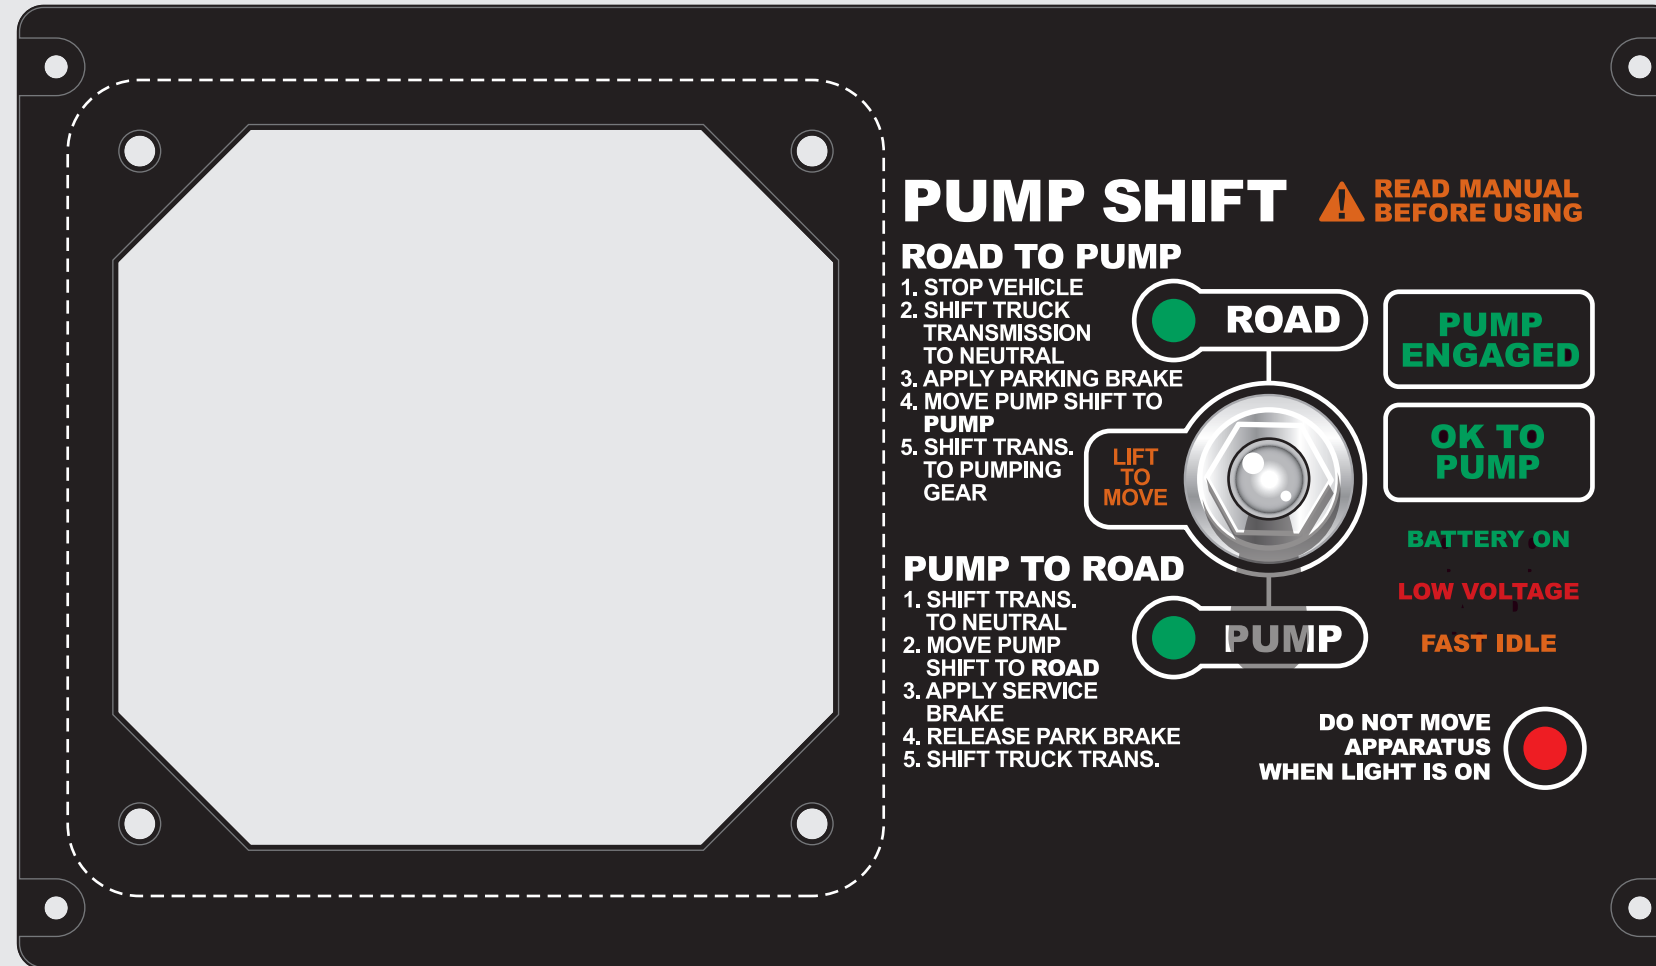

UV-1 polycarbonate graphic overlay  
on 3mm aluminum composite panel  
with LED modules installed

Assembly 3009413-ALT

Standard Pump Sequence