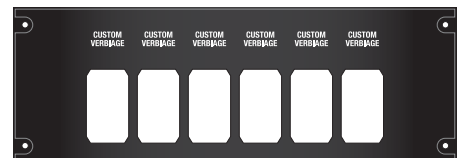

60430-71   **8.63 x 3.00 in Center Console Panel**   **$35.50 ea.**
Includes 6 position LED PCB strip, with 12 inch flying leads. $ 9.50 w/o lighting