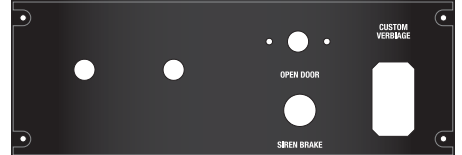

All panels are B-Bond aluminum composite with UV-1 polycarbonbate graphic overlays. Graphics may change.

63341-18 **8.63 x 3.00 in Mirror Control Panel** **\$ 9.50 ea.**
No standoffs or lighting.

63341-14 **8.63 x 3.00 in Center Console Panel** **\$39.50 ea.**
Includes three 2 position LED PCB strips, with 12 inch flying leads.
\$ 9.50 w/o lighting