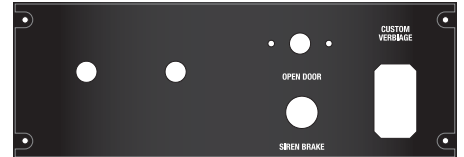

63341-14	8.63 x 3.00 in Center Console Panel Includes three 2 position LED PCB strips, with 12 inch flying leads.	$39.50 ea. $ 9.50 w/o lighting