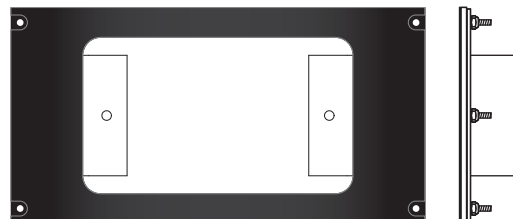

63342-1

8.63 x 4.00 Center Console Power Arc Light Stick Controller
Includes stainless steel bracket attached to rear with 4-40 threaded PEM studs and nylon insert lock nuts.

$71.85 ea.