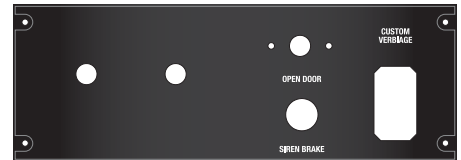

All panels are B-Bond aluminum composite with UV-1 polycarbonate graphic overlays. Graphics may change.

63341-14 **8.63 x 3.00 in Center Console Panel** **\$39.50 ea.**
Includes three 2 position LED PCB strips, with 12 inch flying leads. \$ 9.50 w/o lighting