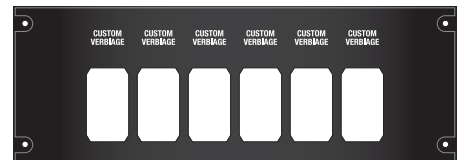

60430-71   **8.63 x 3.00 in Center Console Panel**   **$35.50 ea.**
Includes 6 position LED PCB strip, with 12 inch flying leads. $ 9.50 w/o lighting