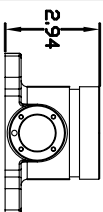

SIZE	PART NUMBER	STYLE
1"	104301	UNIVERSAL
1 1/2"	109742	UNIVERSAL
2"	108125	UNIVERSAL
2 1/2"	107980	UNIVERSAL
3"	107988	HALE/AKRDN
4"	N/A	N/A

• WELD FLANGE

SIZE	PART NUMBER	STYLE
1 1/2"	109743	UNIVERSAL

- VICTAULIC
- WELD CAPABLE
- 1/4" NPT CAPABLE

SIZE	PART NUMBER	STYLE
1"	N/A	N/A
1 1/2"	N/A	N/A
2"	108124	UNIVERSAL
2 1/2"	107979	UNIVERSAL
3"	107987	HALE/AKRDN
4"	N/A	N/A

- 3/4" NPT DRAIN
- VICTAULIC
- WELD CAPABLE

SIZE	PART NUMBER	STYLE
2.5"	110066	UNIVERSAL

- COPED FLANGE
- WELD CAPABLE

SIZE	PART NUMBER	STYLE
1"	N/A	N/A
1 1/2"	N/A	N/A
2"	108123	UNIVERSAL
2 1/2"	107978	UNIVERSAL
3"	107986	HALE/AKRDN
4"	N/A	N/A

- CLASS 1 FLOWMETER SOCKET
- VICTAULIC
- WELD CAPABLE

WELD 6-BOLT

SIZE	PART NUMBER	STYLE
3"	104317	ELKHART

ROLL PIN S/S 1/4" X 3/4"
QTY. 3 REQUIRED FOR HALE
PART NUMBER: 110490

SCALE 3X

ZERT GREASE 1/8" NPT
PART NUMBER: 082-2007-00-0

PLUG BRASS 1/8" NPT
PART NUMBER: 102669