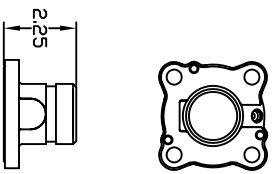

SIZE	PART NUMBER	STYLE
1"	104301	UNIVERSAL
1 1/2"	109742	UNIVERSAL
2"	108125	UNIVERSAL
2 1/2"	107980	UNIVERSAL
3"	107988	HALE/AKRDN
4"	N/A	N/A

• WELD FLANGE

SIZE	PART NUMBER	STYLE
1 1/2"	109743	UNIVERSAL

- VICTAULIC
- WELD CAPABLE
- 1/4" NPT CAPABLE

SIZE	PART NUMBER	STYLE
1"	N/A	N/A
1 1/2"	N/A	N/A
2"	108124	UNIVERSAL
2 1/2"	107979	UNIVERSAL
3"	107987	HALE/AKRDN
4"	N/A	N/A

- 3/4" NPT DRAIN
- VICTAULIC
- WELD CAPABLE

SIZE	PART NUMBER	STYLE
2.5"	110066	UNIVERSAL

- COPED FLANGE
- WELD CAPABLE

SIZE	PART NUMBER	STYLE
1"	N/A	N/A
1 1/2"	N/A	N/A
2"	108123	UNIVERSAL
2 1/2"	107978	UNIVERSAL
3"	107986	HALE/AKRDN
4"	N/A	N/A

- CLASS 1 FLOWMETER SOCKET
- VICTAULIC
- WELD CAPABLE

WELD 6-BOLT

SIZE	PART NUMBER	STYLE
3"	104317	ELKHART

ROLL PIN S/S 1/4" X 3/4"
QTY. 3 REQUIRED FOR HALE
PART NUMBER: 110490

SCALE 3X

ZERT GREASE 1/8" NPT
PART NUMBER: 082-2007-00-0

PLUG BRASS 1/8" NPT
PART NUMBER: 102669