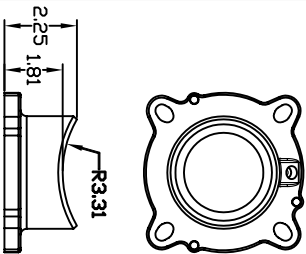

SIZE	PART NUMBER	STYLE
1"	104301	UNIVERSAL
1 1/2"	109742	UNIVERSAL
2"	108125	UNIVERSAL
2 1/2"	107980	UNIVERSAL
3"	107988	HALE/AKRDN
4"	N/A	N/A

• WELD FLANGE

SIZE	PART NUMBER	STYLE
1 1/2"	109743	UNIVERSAL

- VICTAULIC
- WELD CAPABLE
- 1/4" NPT CAPABLE

SIZE	PART NUMBER	STYLE
1"	N/A	N/A
1 1/2"	N/A	N/A
2"	108124	UNIVERSAL
2 1/2"	107979	UNIVERSAL
3"	107987	HALE/AKRDN
4"	N/A	N/A

- 3/4" NPT DRAIN
- VICTAULIC
- WELD CAPABLE

SIZE	PART NUMBER	STYLE
2.5"	110066	UNIVERSAL

- COPED FLANGE
- WELD CAPABLE

SIZE	PART NUMBER	STYLE
1"	N/A	N/A
1 1/2"	N/A	N/A
2"	108123	UNIVERSAL
2 1/2"	107978	UNIVERSAL
3"	107986	HALE/AKRDN
4"	N/A	N/A

- CLASS 1 FLOWMETER SOCKET
- VICTAULIC
- WELD CAPABLE

WELD 6-BOLT

SIZE	PART NUMBER	STYLE
3"	104317	ELKHART

ROLL PIN S/S 1/4" X 3/4"
QTY. 3 REQUIRED FOR HALE
PART NUMBER: 110490

SCALE 3X

ZERT GREASE 1/8" NPT
PART NUMBER: 082-2007-00-0

PLUG BRASS 1/8" NPT
PART NUMBER: 102669