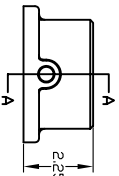

SIZE	PART NUMBER
1"	N/A
1 1/2"	104302
2"	104302
2 1/2"	104209
3"	104210
4"	N/A

- WELD FLANGE
- VIC CAPABLE

SIZE	PART NUMBER
1"	N/A
1 1/2"	105810
2"	105810
2 1/2"	105326
3"	105811
4"	N/A

- VICTAULIC
- WELD CAPABLE

SIZE	PART NUMBER	HEIGHT
3"	109972	2.25"
3"	105289	2.38"
3"	110225	4.00"

- COPED WELD

• BLIND FLANGE W/ 1/4" NPT DRAIN

SIZE	PART NUMBER
3"	109816

- WELD FLANGE
- VIC CAPABLE

• 115 FLANGE TO MNPT

SIZE	PART NUMBER
2"	110616
2.5"	110076
3"	110489

• 8-BOLT WELD FLANGE

SIZE	PART NUMBER	STYLE
4"	110155	HALE

- WELD FLANGE
- VIC CAPABLE

• WELD 8-BOLT

SIZE	PART NUMBER	STYLE
3"	104317	HALE/WATERLOUS
3"	105812	HALE/WATERLOUS

- VIC 8-BOLT

• 115 PUMP FLANGE TO 3" UNIVERSAL VALVE

SIZE	PART NUMBER
2.5"	109872

PLUG BRASS 1/4" NPT
PART NUMBER: 217-0201-01-0

ZERT GREASE 1/8" NPT
PART NUMBER: 082-2007-00-0

Glassco
PUMP FLANGES
304L STAINLESS STEEL

A unit of
DEX
DEX CORPORATION

607 N.W. 27th Ave.
Ocala, Florida 34475
Phone 352-629-5020
FAX 352-629-2902