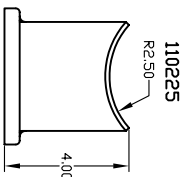

SIZE	PART NUMBER
1"	N/A
1 1/2"	104302
2"	104302
2 1/2"	104209
3"	104210
4"	N/A

- WELD FLANGE
- VIC CAPABLE

SIZE	PART NUMBER
1"	N/A
1 1/2"	105810
2"	105810
2 1/2"	105326
3"	105811
4"	N/A

- VICTAULIC
- WELD CAPABLE

SIZE	PART NUMBER	HEIGHT
3"	109972	2.25"
3"	105289	2.38"
3"	110225	4.00"

- COPED WELD

• BLIND FLANGE W/ 1/4" NPT DRAIN

SIZE	PART NUMBER
3"	109816

- WELD FLANGE
- VIC CAPABLE

• 115 FLANGE TO MNPT

SIZE	PART NUMBER
2"	110616
2.5"	110076
3"	110489

• 8-BOLT WELD FLANGE

SIZE	PART NUMBER	STYLE
4"	110155	HALE

- WELD FLANGE
- VIC CAPABLE

• WELD 8-BOLT

SIZE	PART NUMBER	STYLE
3"	104317	HALE/WATERLOUS
3"	105812	HALE/WATERLOUS

- VIC 8-BOLT

• 115 PUMP FLANGE TO 3" UNIVERSAL VALVE

SIZE	PART NUMBER
2.5"	109872

PLUG BRASS 1/4" NPT
PART NUMBER: 217-0201-01-0

ZERT GREASE 1/8" NPT
PART NUMBER: 082-2007-00-0

Glassco
PUMP FLANGES
304L STAINLESS STEEL

A unit of
DEX
DEX CORPORATION

607 N.W. 27th Ave.
Ocala, Florida 34475
Phone 352-629-5020
FAX 352-629-2902