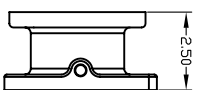

SIZE	PART NUMBER
1"	N/A
1 1/2"	104302
2"	104302
2 1/2"	104209
3"	104210
4"	N/A

- WELD FLANGE
- VIC CAPABLE

SIZE	PART NUMBER
1"	N/A
1 1/2"	105810
2"	105810
2 1/2"	105326
3"	105811
4"	N/A

- VICTAULIC
- WELD CAPABLE

SIZE	PART NUMBER	HEIGHT
3"	109972	2.25"
3"	105289	2.38"
3"	110225	4.00"

- COPED WELD

• BLIND FLANGE W/ 1/4" NPT DRAIN

SIZE	PART NUMBER
3"	109816

- WELD FLANGE
- VIC CAPABLE

• 115 FLANGE TO MNPT

SIZE	PART NUMBER
2"	110616
2.5"	110076
3"	110489

• 8-BOLT WELD FLANGE

SIZE	PART NUMBER	STYLE
4"	110155	HALE

- WELD FLANGE
- VIC CAPABLE

• WELD 8-BOLT

SIZE	PART NUMBER	STYLE
3"	104317	HALE/WATERLOUS
3"	105812	HALE/WATERLOUS

- VIC 8-BOLT

• 115 PUMP FLANGE TO 3" UNIVERSAL VALVE

SIZE	PART NUMBER
2.5"	109872

PLUG BRASS 1/4" NPT
PART NUMBER: 217-0201-01-0

ZERT GREASE 1/8" NPT
PART NUMBER: 082-2007-00-0

Glassco
PUMP FLANGES
304L STAINLESS STEEL

A unit of
DEX
DEX CORPORATION

607 N.W. 27th Ave.
Ocala, Florida 34475
Phone 352-629-5020
FAX 352-629-2902