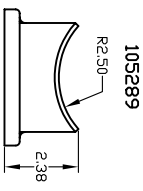

SIZE	PART NUMBER
1"	N/A
1 1/2"	104302
2"	104302
2 1/2"	104209
3"	104210
4"	N/A

- WELD FLANGE
- VIC CAPABLE

SIZE	PART NUMBER
1"	N/A
1 1/2"	105810
2"	105810
2 1/2"	105326
3"	105811
4"	N/A

- VICTAULIC
- WELD CAPABLE

SIZE	PART NUMBER	HEIGHT
3"	109972	2.25"
3"	105289	2.38"
3"	110225	4.00"

- COPED WELD

• BLIND FLANGE W/ 1/4" NPT DRAIN

SIZE	PART NUMBER
3"	109816

- WELD FLANGE
- VIC CAPABLE

• 115 FLANGE TO MNPT

SIZE	PART NUMBER
2"	110616
2.5"	110076
3"	110489

• 8-BOLT WELD FLANGE

SIZE	PART NUMBER	STYLE
4"	110155	HALE

- WELD FLANGE
- VIC CAPABLE

• WELD 8-BOLT

SIZE	PART NUMBER	STYLE
3"	104317	HALE/WATERLOUS
3"	105812	HALE/WATERLOUS

- VIC 8-BOLT

• 115 PUMP FLANGE TO 3" UNIVERSAL VALVE

SIZE	PART NUMBER
2.5"	109872

PLUG BRASS 1/4" NPT
PART NUMBER: 217-0201-01-0

ZERT GREASE 1/8" NPT
PART NUMBER: 082-2007-00-0

Glassco
PUMP FLANGES
304L STAINLESS STEEL

A unit of
DEX
DEX CORPORATION

607 N.W. 27th Ave.
Ocala, Florida 34475
Phone 352-629-5020
FAX 352-629-2902