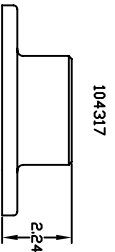

SIZE	PART NUMBER
1"	N/A
1 1/2"	104302
2"	104302
2 1/2"	104209
3"	104210
4"	N/A

- WELD FLANGE
- VIC CAPABLE

SIZE	PART NUMBER
1"	N/A
1 1/2"	105810
2"	105810
2 1/2"	105326
3"	105811
4"	N/A

- VICTAULIC
- WELD CAPABLE

SIZE	PART NUMBER	HEIGHT
3"	109972	2.25"
3"	105289	2.38"
3"	110225	4.00"

- COPED WELD

• BLIND FLANGE W/ 1/4" NPT DRAIN

SIZE	PART NUMBER
3"	109816

- WELD FLANGE
- VIC CAPABLE

• 115 FLANGE TO MNPT

SIZE	PART NUMBER
2"	110616
2.5"	110076
3"	110489

• 8-BOLT WELD FLANGE

SIZE	PART NUMBER	STYLE
4"	110155	HALE

- WELD FLANGE
- VIC CAPABLE

• WELD 8-BOLT

SIZE	PART NUMBER	STYLE
3"	104317	HALE/WATERLOUS
3"	105812	HALE/WATERLOUS

- VIC 8-BOLT

• 115 PUMP FLANGE TO 3" UNIVERSAL VALVE

SIZE	PART NUMBER
2.5"	109872

PLUG BRASS 1/4" NPT
PART NUMBER: 217-0201-01-0

ZERT GREASE 1/8" NPT
PART NUMBER: 082-2007-00-0

Glassco
PUMP FLANGES
304L STAINLESS STEEL

A unit of
DEX
DEX CORPORATION

607 N.W. 27th Ave.
Ocala, Florida 34475
Phone 352-629-5020
FAX 352-629-2902