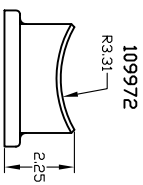

SIZE	PART NUMBER
1"	N/A
1 1/2"	104302
2"	104302
2 1/2"	104209
3"	104210
4"	N/A

- WELD FLANGE
- VIC CAPABLE

SIZE	PART NUMBER
1"	N/A
1 1/2"	105810
2"	105810
2 1/2"	105326
3"	105811
4"	N/A

- VICTAULIC
- WELD CAPABLE

SIZE	PART NUMBER	HEIGHT
3"	109972	2.25"
3"	105289	2.38"
3"	110225	4.00"

- COPED WELD

• BLIND FLANGE W/ 1/4" NPT DRAIN

SIZE	PART NUMBER
3"	109816

- WELD FLANGE
- VIC CAPABLE

• 115 FLANGE TO MNPT

SIZE	PART NUMBER
2"	110616
2.5"	110076
3"	110489

• 8-BOLT WELD FLANGE

SIZE	PART NUMBER	STYLE
4"	110155	HALE

- WELD FLANGE
- VIC CAPABLE

• WELD 8-BOLT

SIZE	PART NUMBER	STYLE
3"	104317	HALE/WATERLOUS
3"	105812	HALE/WATERLOUS

- VIC 8-BOLT

• 115 PUMP FLANGE TO 3" UNIVERSAL VALVE

SIZE	PART NUMBER
2.5"	109872

PLUG BRASS 1/4" NPT
PART NUMBER: 217-0201-01-0

ZERT GREASE 1/8" NPT
PART NUMBER: 082-2007-00-0

Glassco
PUMP FLANGES
304L STAINLESS STEEL

A unit of
DEX
DEX CORPORATION

607 N.W. 27th Ave.
Ocala, Florida 34475
Phone 352-629-5020
FAX 352-629-2902