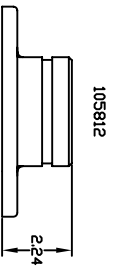

SIZE	PART NUMBER
1"	N/A
1 1/2"	104302
2"	104302
2 1/2"	104209
3"	104210
4"	N/A

- WELD FLANGE
- VIC CAPABLE

SIZE	PART NUMBER
1"	N/A
1 1/2"	105810
2"	105810
2 1/2"	105326
3"	105811
4"	N/A

- VICTAULIC
- WELD CAPABLE

SIZE	PART NUMBER	HEIGHT
3"	109972	2.25"
3"	105289	2.38"
3"	110225	4.00"

- COPED WELD

• BLIND FLANGE W/ 1/4" NPT DRAIN

SIZE	PART NUMBER
3"	109816

- WELD FLANGE
- VIC CAPABLE

• 115 FLANGE TO MNPT

SIZE	PART NUMBER
2"	110616
2.5"	110076
3"	110489

• 8-BOLT WELD FLANGE

SIZE	PART NUMBER	STYLE
4"	110155	HALE

- WELD FLANGE
- VIC CAPABLE

• WELD 8-BOLT

SIZE	PART NUMBER	STYLE
3"	104317	HALE/WATERLOUS
3"	105812	HALE/WATERLOUS

- VIC 8-BOLT

• 115 PUMP FLANGE TO 3" UNIVERSAL VALVE

SIZE	PART NUMBER
2.5"	109872

PLUG BRASS 1/4" NPT
PART NUMBER: 217-0201-01-0

ZERT GREASE 1/8" NPT
PART NUMBER: 082-2007-00-0

Glassco
PUMP FLANGES
304L STAINLESS STEEL

A unit of
DEX
DEX CORPORATION

607 N.W. 27th Ave.
Ocala, Florida 34475
Phone 352-629-5020
FAX 352-629-2902