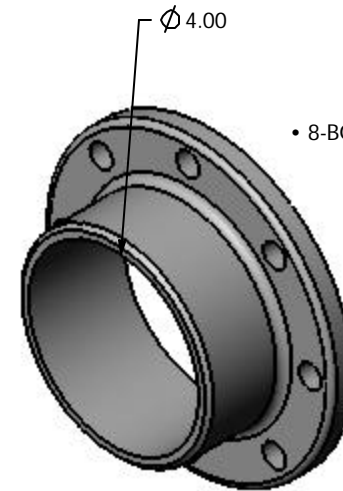

PART NUMBER
109433

- CAP 8 BOLT
FLANGE SS

PART NUMBER
109854

- ADAPTER
8 BOLT TO
3" VALVE

- WELD 8-BOLT

PART NUMBER
104317

- 3" 8-BOLT HALE/
WATEROUS
- VICTAULIC

- WELD 8-BOLT

PART NUMBER
105812

- 3" 8-BOLT HALE/
WATEROUS

- 8-BOLT WELD FLANGE

PART NUMBER
110155

- WELD FLANGE
- VIC CAPABLE
- 4"

Class1

607 N.W. 27th AVE.
Ocala, Florida 34475
Phone 352- 629- 5020
FAX 352- 629- 2902

CODE 06CG4	IDENT. NO.	DRAWN BY MFH	COMPLETED 10/01/04	CHECKED -----	APPROVED -----
SIZE C	8- BOLT SALES 304 STAINLESS STEEL				SCALE 1:1
					SHEET 3 OF 3