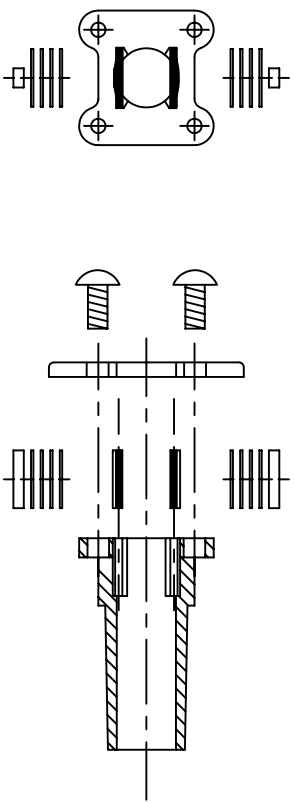

ITEM	PART NO.	DESCRIPTION	QTY.
1	100372-15	ROD PUSH PULL 15"	1
2	100376	CASTING, ROD END	1
3	100379	ROLL PIN, 3/16"	1
4	100294	HANDLE, PUSH-PULL 3/4" ROD	1
5	100452	COTTER PIN 3/16" X 1-1/4"	1
6	100811	ASSY, LOCKING PUSH/PULL	1
7	109596	BRACKET S/M STABILIZER 3"	1
8	103404	PIN COTTER 1/8" X 1"	2
9	106949	WASHER FLAT 1/2" USS ZINC	2
10	109787	LINKAGE REVERSE	1
11	103405	NUT 1/2"-20 HEX JAM ZINC	1
12	105381	YOKE OFFSET 53/64" W/CLEVIS	1
13	106624	BUSHING BRASS	1
14	106623	RING SNAP EXTERNAL	1
15	109788	REVERSE LINKAGE SLOW CLOSE	1

LOCKING PUSH/PULL ASSEMBLY (ITEM 6)

HOLE TEMPLATE

5 ROUND HOLES OR 1 SQUARE HOLE

SHIPPING INSTRUCTIONS:  
 INSTALL ASSY. 5 ONTO  
 ITEM 1.  
 PLACE PUSH/PULL ON  
 TREY. ITEMS 4, 6, 7, 8,  
 9, 10, 11, 12, 13, 14, & 15  
 SHIP LOOSE IN THE BOX

3-3, Box 1428 P.O. Box 3878 Phone 801-535-5000 Fax 801-535-5000	Order 1, Rev. 1 PUSH/PULL ASSY. REVERSE LINKAGE 3" W/ SLOW CLOSE ORDER NO. 100348-RL3 ORDER NUMBER 100348-RL3 DATE
REV. 1 DATE	SOLE SELLER 1991