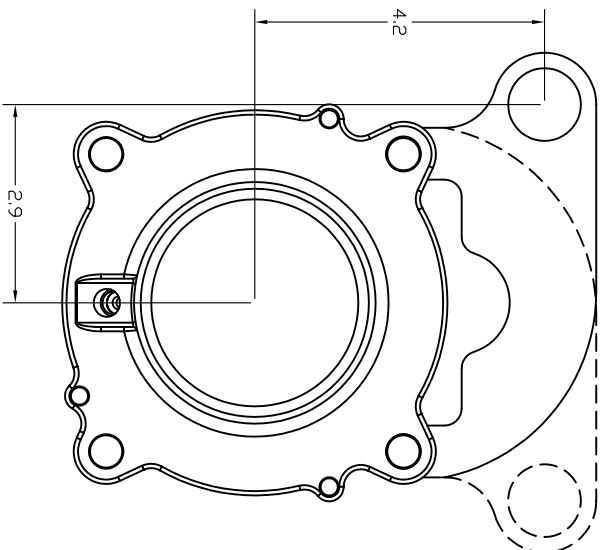

ITEM	PART NO.	DESCRIPTION	QTY.
1	100372-15	ROD PUSH PULL 15"	1
2	100376	CASTING, ROD END	1
3	100379	ROLL PIN, 3/16"	1
4	100294	HANDLE, PUSH-PULL 3/4" ROD	1
5	100452	COTTER PIN 3/16" X 1-1/4"	1
6	100811	ASSY, LOCKING PUSH/PULL	1
7	109596	BRACKET S/M STABILIZER 3"	1
8	103404	PIN COTTER 1/8" X 1"	2
9	106949	WASHER FLAT 1/2" USS ZINC	2
10	109787	LINKAGE REVERSE	1
11	103405	NUT 1/2"-20 HEX JAM ZINC	1
12	105381	YOKE OFFSET 53/64" W/CLEVIS	1
13	106624	BUSHING BRASS	1
14	106623	RING SNAP EXTERNAL	1
15	109788	REVERSE LINKAGE SLOW CLOSE	1

LOCKING PUSH/PULL ASSEMBLY (ITEM 6)

HOLE TEMPLATE

5 ROUND HOLES OR 1 SQUARE HOLE

SHIPPING INSTRUCTIONS:  
 INSTALL ASSY. 5 ONTO  
 ITEM 1.  
 PLACE PUSH/PULL ON  
 TREY. ITEMS 4, 6, 7, 8,  
 9, 10, 11, 12, 13, 14, & 15  
 SHIP LOOSE IN THE BOX

3-3, Box 1428 P.O. Box 3878 Phone 801-535-5000 Fax 801-535-5000	Order 1, Rev. 1 PUSH/PULL ASSY. REVERSE LINKAGE 3" W/ SLOW CLOSE ORDER NO. 100348-RL3 ORDER NUMBER 100348-RL3 DATE
REV. 1 DATE	SOLE SELLER 1991