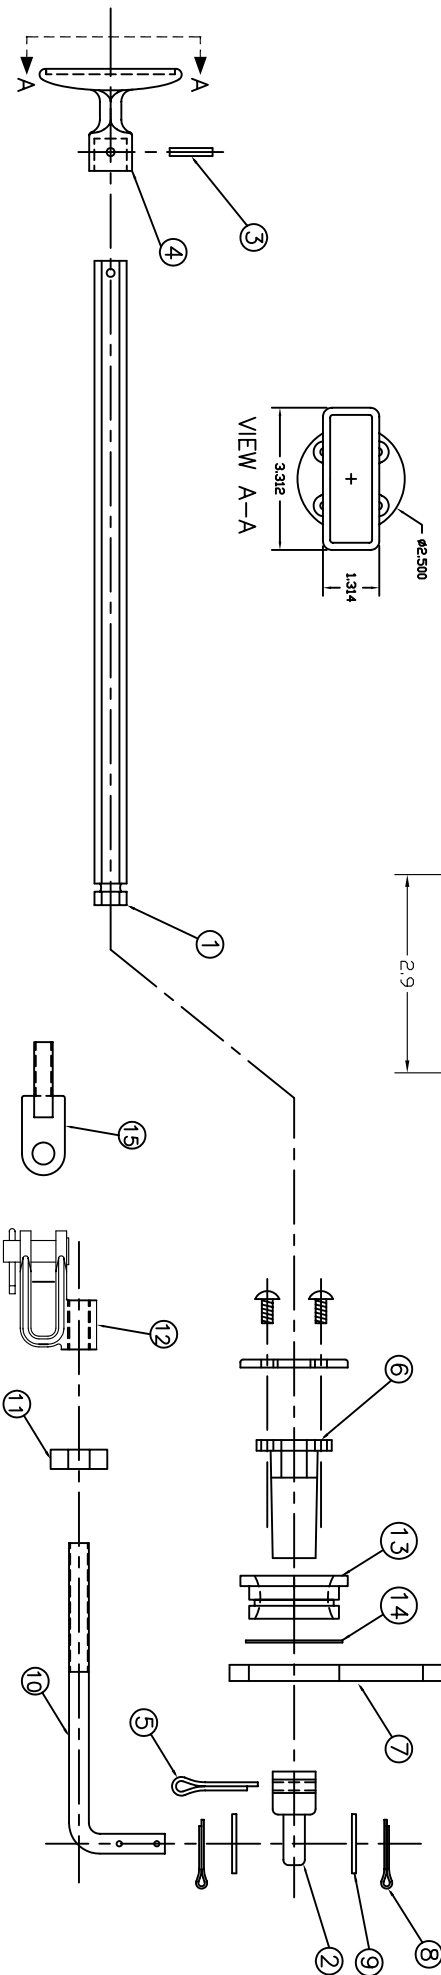

ITEM	PART NO.	DESCRIPTION	QTY.
1	100372-15	ROD PUSH PULL 15"	1
2	100376	CASTING, ROD END	1
3	100379	ROLL PIN, 3/16"	1
4	100294	HANDLE, PUSH-PULL 3/4" ROD	1
5	100452	COTTER PIN 3/16" X 1-1/4"	1
6	100811	ASSY, LOCKING PUSH/PULL	1
7	109596	BRACKET S/M STABILIZER 3"	1
8	103404	PIN COTTER 1/8" X 1"	2
9	106949	WASHER FLAT 1/2" USS ZINC	2
10	109787	LINKAGE REVERSE	1
11	103405	NUT 1/2"-20 HEX JAM ZINC	1
12	105381	YOKE OFFSET 53/64" W/CLEVIS	1
13	106624	BUSHING BRASS	1
14	106623	RING SNAP EXTERNAL	1
15	109788	REVERSE LINKAGE SLOW CLOSE	1

LOCKING PUSH/PULL ASSEMBLY (ITEM 6)

HOLE TEMPLATE

5 ROUND HOLES OR 1 SQUARE HOLE

SHIPPING INSTRUCTIONS:  
 INSTALL ASSY. 5 ONTO  
 ITEM 1.  
 PLACE PUSH/PULL ON  
 TREY. ITEMS 4, 6, 7, 8,  
 9, 10, 11, 12, 13, 14, & 15  
 SHIP LOOSE IN THE BOX

3-3, Box 1428 P.O. Box 3878 Phone 801-535-5000 Fax 801-535-5000	Order 1, Rev. 1 PUSH/PULL ASSY. REVERSE LINKAGE 3" W/ SLOW CLOSE ORDER NO. 100348-RL3 ORDER NUMBER 100348-RL3 DATE
REV. 1 DATE	SOLE SELLER 1991