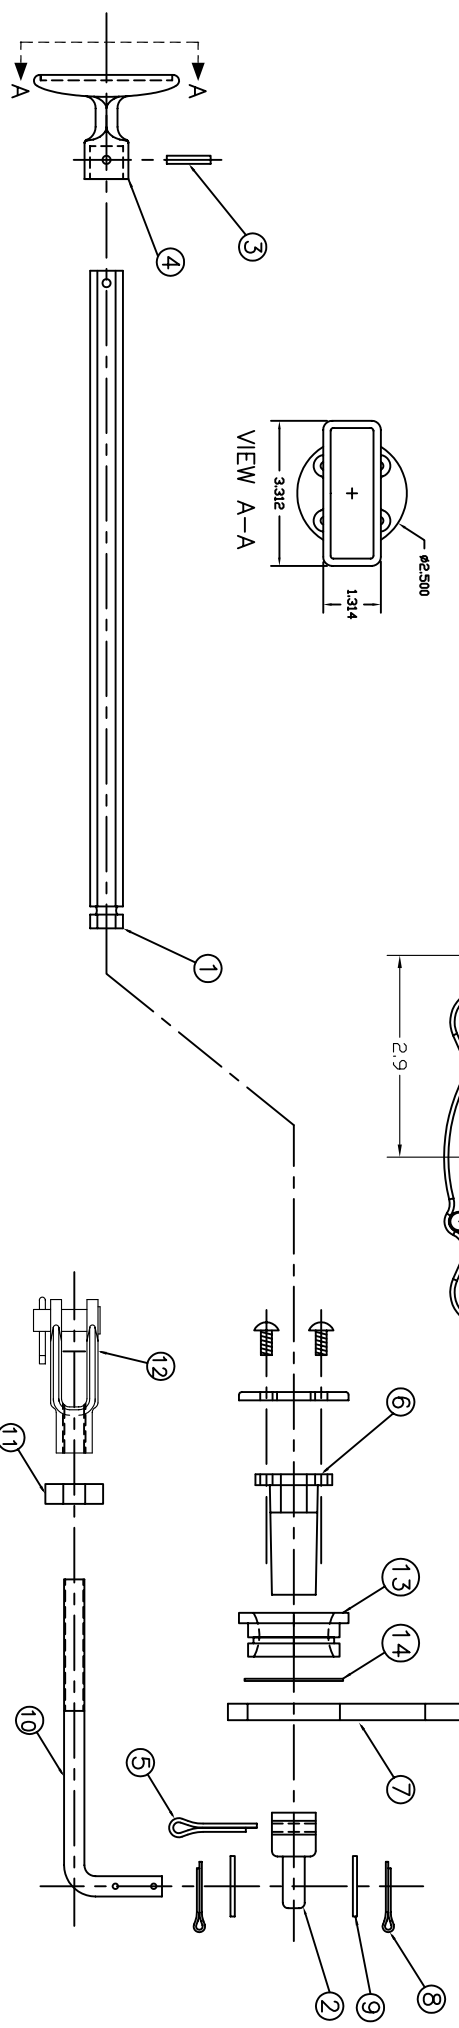

ITEM	PART NO.	DESCRIPTION	QTY.
1	100372-15	ROD PUSH PULL 15"	1
2	100376	CASTING, ROD END	1
3	100379	ROLL PIN, 3/16"	1
4	100294	HANDLE, PUSH-PULL 3/4" ROD	1
5	100452	COTTER PIN 3/16" X 1-1/4"	1
6	100811	ASSY, LOCKING PUSH/PULL	1
7	109595	BRACKET S/M STABILIZER 2.5"	1
8	103404	PIN COTTER 1/8" X 1"	2
9	106949	WASHER FLAT 1/2" USS ZINC	2
10	109787	LINKAGE REVERSE	1
11	103405	NUT 1/2"-20 HEX JAM ZINC	1
12	103449	YOKE W/CLEVIS PIN & COTTER	1
13	106624	BUSHING BRASS	1
14	106623	RING SNAP EXTERNAL	1

LOCKING PUSH/PULL ASSEMBLY (ITEM 6)

HOLE TEMPLATE

5 ROUND HOLES OR 1 SQUARE HOLE

SHIPPING INSTRUCTIONS:
 INSTALL ASSY. 5 ONTO
 ITEM 1.
 PLACE PUSH/PULL ON
 TREY. ITEMS 4, 6, 7, 8,
 9, 10, 11, 12, 13, & 14
 SHIP LOOSE IN THE BOX

Glassco 30 S. Hwy. 4480
 Ocala, Florida 32678
 Phone 904-328-5000
 Fax 904-328-2828

Order No. 100348-RL2.5
 Part No. 100348-RL2.5
 Rev. 11/07/00
 Drawing Number 100348-RL2.5
 Scale 1:1

DATE