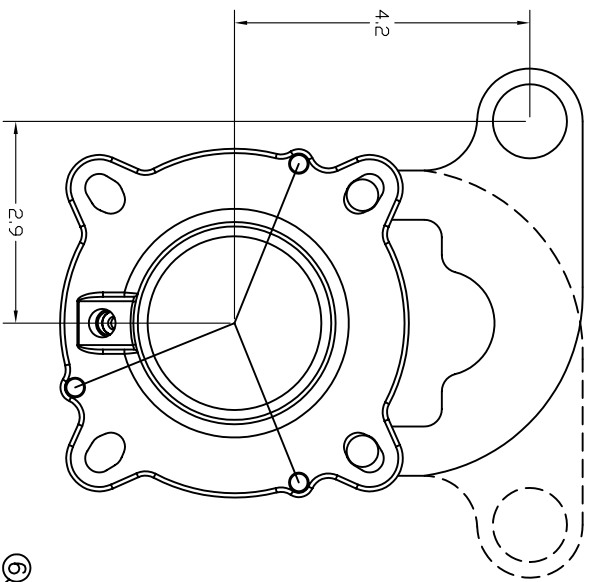

ITEM	PART NO.	DESCRIPTION	QTY.
1	100372-15	ROD PUSH PULL 15"	1
2	100376	CASTING, ROD END	1
3	100379	ROLL PIN, 3/16"	1
4	100294	HANDLE, PUSH-PULL 3/4" ROD	1
5	100452	COTTER PIN 3/16" X 1-1/4"	1
6	100811	ASSY, LOCKING PUSH/PULL	1
7	109595	BRACKET S/M STABILIZER 2.5"	1
8	103404	PIN COTTER 1/8" X 1"	2
9	106949	WASHER FLAT 1/2" USS ZINC	2
10	109787	LINKAGE REVERSE	1
11	103405	NUT 1/2"-20 HEX JAM ZINC	1
12	103449	YOKE W/CLEVIS PIN & COTTER	1
13	106624	BUSHING BRASS	1
14	106623	RING SNAP EXTERNAL	1

LOCKING PUSH/PULL ASSEMBLY (ITEM 6)

HOLE TEMPLATE

5 ROUND HOLES OR 1 SQUARE HOLE

SHIPPING INSTRUCTIONS:
 INSTALL ASSY. 5 ONTO
 ITEM 1.
 PLACE PUSH/PULL ON
 TREY. ITEMS 4, 6, 7, 8,
 9, 10, 11, 12, 13, & 14
 SHIP LOOSE IN THE BOX

Glassco 30 S. Hwy. 4480
 Ocala, Florida 32678
 Phone 904-328-5000
 Fax 904-328-2828

Order No. 100348-RL2.5
 Part No. 100348-RL2.5
 Rev. 11/07/00
 Drawing Number 100348-RL2.5
 Scale 1:1

DATE