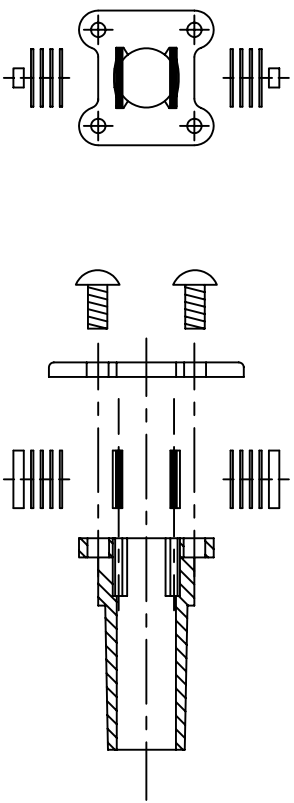

ITEM	PART NO.	DESCRIPTION	QTY.
1	100372-15	ROD PUSH PULL 15"	1
2	100376	CASTING, ROD END	1
3	100379	ROLL PIN, 3/16"	1
4	100294	HANDLE, PUSH-PULL 3/4" ROD	1
5	100452	COTTER PIN 3/16" X 1-1/4"	1
6	100811	ASSY, LOCKING PUSH/PULL	1
7	109595	BRACKET S/M STABILIZER 2.5"	1
8	103404	PIN COTTER 1/8" X 1"	2
9	106949	WASHER FLAT 1/2" USS ZINC	2
10	109787	LINKAGE REVERSE	1
11	103405	NUT 1/2"-20 HEX JAM ZINC	1
12	103449	YOKE W/CLEVIS PIN & COTTER	1
13	106624	BUSHING BRASS	1
14	106623	RING SNAP EXTERNAL	1

LOCKING PUSH/PULL ASSEMBLY (ITEM 6)

HOLE TEMPLATE

5 ROUND HOLES OR 1 SQUARE HOLE

SHIPPING INSTRUCTIONS:
 INSTALL ASSY. 5 ONTO
 ITEM 1.
 PLACE PUSH/PULL ON
 TREY. ITEMS 4, 6, 7, 8,
 9, 10, 11, 12, 13, & 14
 SHIP LOOSE IN THE BOX

Glassco 30 S. Hwy. 4480
 Ocala, Florida 32678
 Phone 904-328-5000
 Fax 904-328-2828

Order No. 100348-RL2.5
 Part No. 100348-RL2.5
 Rev. 11/07/00
 Drawing Number 100348-RL2.5
 Scale 1:1

DATE