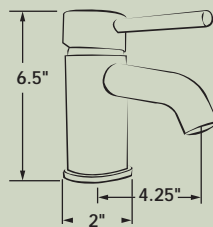

ITEM NUMBER	DESCRIPTION	FINISH/COLOR	FITTINGS	CERAMIC DISK	MOUNTING HOLE SIZE	CASE QTY
97830-NI	Bath Faucet	Brushed Nickel	1/2" NPS	Yes	1.25"	8