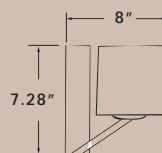

Decorative Lighting

Geo™ Series

The contemporary lines of the Geo series offer designers an entirely new look to their interiors. The sharp angles and square shades provide for a strong statement.

Geo™ Pin Up Light

- The small back plate shifts focus to the shade and angle of the light
- White fabric shade sold separately - details available on page 71
- Includes bulb and switch

ITEM NUMBER	DESCRIPTION	FINISH	DIMENSIONS	DEPTH	BULB	WATTAGE	AMP DRAW	CASE QTY
3400F-SX3 YY000	Geo Pin Up Light	Brushed Nickel	5" W x 7.28" W	8"	912	18	1.5	6
3400F-SX7 YY000		Antique Nickel						
3400F-SX5 YY000		Truffle						
3400F-SX9 YY000		Matte Black						

Specification Key [Replace YY as indicated below]

YY = Shade Options

See Page 71 for Geo Shade Information

Geo™ Pendant Light

- Our Geo pendant features the same square, floating back plate as the dinette
- White fabric shade sold separately - details available on page 71
- Bulb included