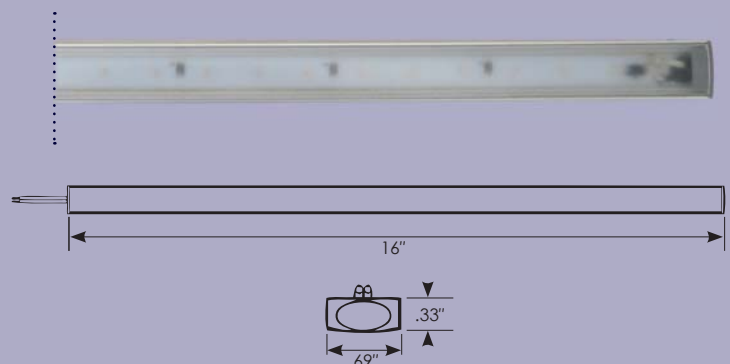

ITEM NUMBER	DESCRIPTION	LED COLOR TEMPERATURE	WATTAGE	VOLTAGE	AMP DRAW	LUMENS	CASE QTY
690261F.16.30.12.U	Linear LED Utility Light	3000K	9.5W	12V	0.7 A	480 LM	Sold Individually