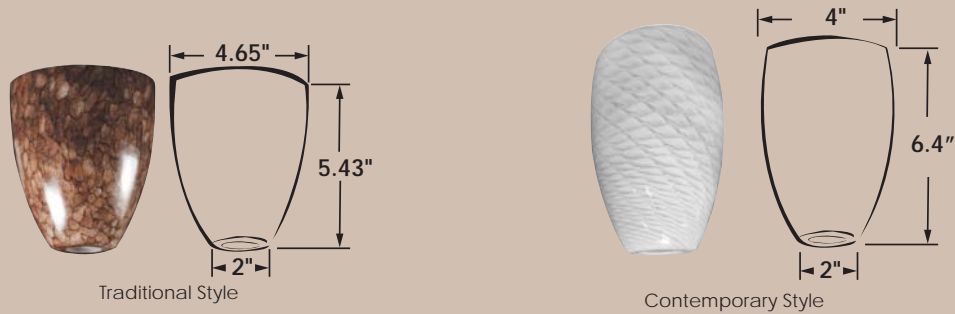

[Blown Glass Options]

ITEM NUMBER	GLASS CODE (REPLACE XX)	DESCRIPTION	GLASS SHAPE	FINISH	DIMENSIONS
2089-BN	51	Large Blown Glass	Traditional	Brown Swirl	4.65" top opening x 5.43" H
2089-CB	59			Coffee Bean	
2089-CT	52			Cheetah	
2089-RI	5S			Ruby Infusion	
2090-2	54		Contemporary	Cream Swirl	4" top opening x 6.4" H
2090-CS	5P			Chocolate Swirl	
2090-WW	5C			White Weave	
2090-GC	5U			Gold Crackle	

NOTE

Parts shown above are currently stocked glass. Contact ITC or your ITC sales representative for supplemental blown glass special order options available.

When ordering glass by itself, the part numbers listed above should be used. Many of our light's item numbers include 'XX' within the part number, which is replaced by designators of your choice of glass when ordering a light with glass installed. Please contact ITC for assistance in determining the light's item number with the glass you have specified.