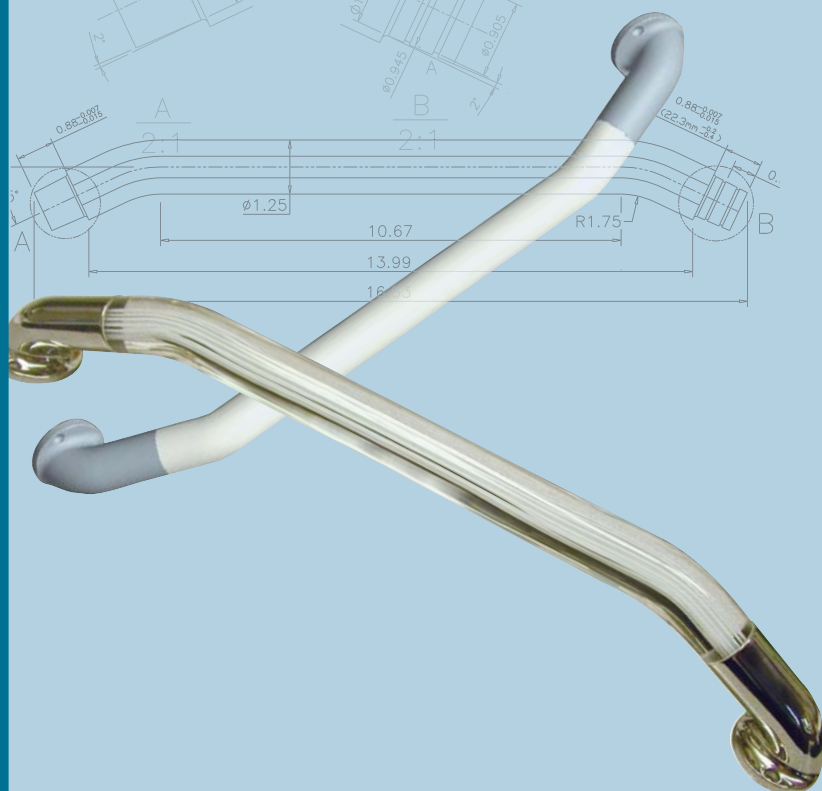

ASSIST HANDLES

Assist Handles

Straight, Formed, Lighted, and Folding

STRAIGHT ASSIST HANDLES

The straight IllumaGrip® handles feature either 1" or 1.25" acrylic with various end caps and custom screen printing in a variety of different lengths so you can have consistency in aesthetics throughout your unit.

FORMED ASSIST HANDLES

Our formed IllumaGrip® is created to allow a little more distance behind the handle. The impressive 1.25" acrylic is heat formed and has become a major player in the assist handle world.

FOLDING ASSIST HANDLES

Our Stow & Go™ folding assist handle can be opened for entry or exit, but then stows tightly to the wall when the vehicle is underway.