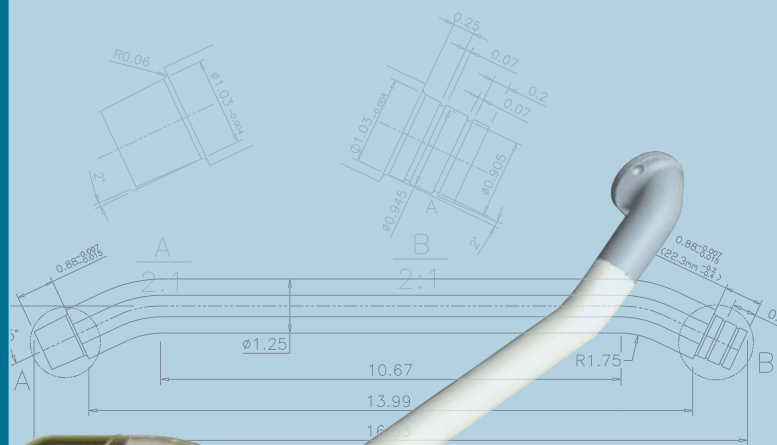

ASSIST HANDLES

Assist Handles

Straight, Formed, Lighted, and Folding

STRAIGHT ASSIST HANDLES

The straight IllumaGrip® handles feature either 1" or 1.25" acrylic with various end caps and custom screen printing in a variety of different lengths so you can have consistency in aesthetics throughout your unit.

FORMED ASSIST HANDLES

Our formed IllumaGrip® is created to allow a little more distance behind the handle. The impressive 1.25" acrylic is heat formed and has become a major player in the assist handle world.

FOLDING ASSIST HANDLES

Our Stow & Go™ folding assist handle can be opened for entry or exit, but then stows tightly to the wall when the vehicle is underway.