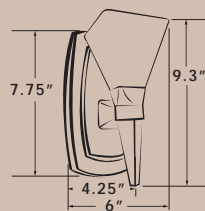

ITEM NUMBER	DESCRIPTION	FINISH	DIMENSIONS	DEPTH	LISTING	BULB	WATTAGE	AMP DRAW	CASE QTY
3400D-S934D4Q	Aristocrat Pin Up With Six Sided Finial	Brushed Nickel	4"Wx9.3"H	6.5"	CSA	921	18	1.5	6
3400D-S974D4Q		Antique Nickel							
3400D-S954D4Q		Truffle							
3400D-S994D4Q		Matte Black							

Mirage Aristocrat™ Series Two Arm Dinette Light

- Large rectangle back plate with curved edges
- Round posts with cast, flared square cups
- White alabaster glass included
- Includes on/off switch and bulb