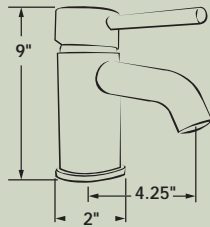

Contempo Kitchen/Galley Faucet With Pullout Sprayer

- Sleek lines for contemporary interiors
- Cast brass body with beautiful brushed nickel finish
- Contemporary stem handle
- Pullout sprayer in sleek, contemporary style to match
- Wall hook to hold sprayer included
- Stainless steel flexible risers
- 9" rise

ITEM NUMBER	DESCRIPTION	FINISH/COLOR	FITTINGS	CERAMIC DISK	MOUNTING HOLE SIZE	CASE QTY
97836-NI	Bath Faucet	Brushed Nickel	1/2" NPS	Yes	1.25"	8