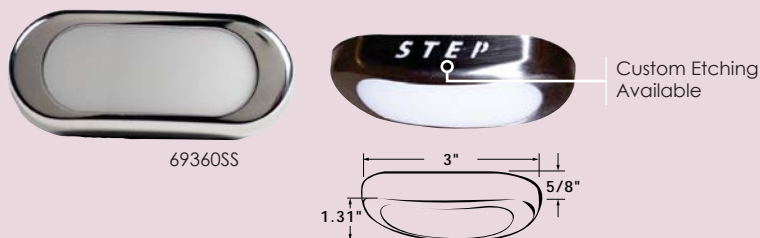

LED Courtesy Lighting

Courtesy and flexible lighting by ITC Incorporated offers high quality products for illuminating unique spaces and pathways. ITC's line of LED lighting provides the necessary illumination backed by a product with an LED life of 50,000 hours and low energy consumption. An ideal choice for marine & RV manufacturers alike.

LED Courtesy Light

- Surface Mount - 5/8" depth
- Cool white or blue LED options
- Watertight fixture with 316 stainless steel trim ring
- In conformance with FCC Part 18 (Noise & Interference)
- Trim ring can be laser etched for personalization

ITEM NUMBER	DESCRIPTION	FINISH	LED COLOR TEMPERATURE	LUMENS	WATTAGE	VOLTAGE	AMP DRAW	CASE QTY
69360SS	Oblong Courtesy Light	Polished Stainless Steel	6300K	8	0.75	10-14V	0.055	50
69360SS/B			Blue					
69360BS		Brushed Stainless Steel	6300K					
69362SS		Polished Stainless Steel						
69360SS-BEZEL	Bezel Only	Polished Stainless Steel	[N/A]					
69360BS-BEZEL	Bezel Only	Brushed Stainless Steel						

* Contact your ITC sales representative for information on custom laser etching.

Oblong LED Surface Mount Courtesy Light

- 304 stainless steel or black bezel options
- Excellent thermal management for long life
- Acrylic lens for maximum light output
- True surface mount including wire channel