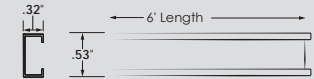

Aluminum Straight Channel Without Mounting Tape [RNLL-1]