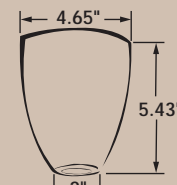

4385 GLASS

4380 GLASS

2089-AM

2089-CM

ITEM NUMBER	GLASS CODE (REPLACE XX)	DESCRIPTION	GLASS SHAPE	FINISH	DIMENSIONS	
300 GLASS	42	Large Glass Options	Tumbler Shape	White Alabaster	4" top diam. x 4.5" H	
300-8 GLASS	4H			Bisque Alabaster		
300-9 GLASS	4J			Creamy Scale		
4240 GLASS	73		Large Bowl	White Alabaster	5.75" top diam. x 3" H	
4250 GLASS	72		Traditional Tulip	White Alabaster	4.5" top diam. x 3.75" H	
4250-7 GLASS	4A			Creamy Alabaster		
490-4 GLASS	4D		Square Glass	White Alabaster	4.25" top diam. x 4" H	
4380 GLASS	4E		Candle Glass		Frosted Inside, Clear Outside	2.75" top diam. x 5.25" H
4385 GLASS	4G				Double Frosted	
2089-AM	5N		Tumbler Shape		Amber Mosaic	4.65" top diam. x 5.43" H
2089-CM	5T	Clear Mosaic				