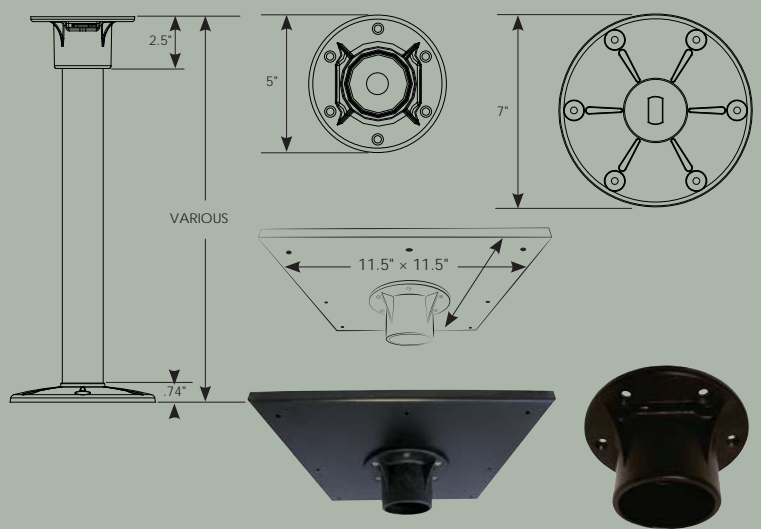

Table Leg & Base Systems

Our table systems offer something for nearly every need you have, from simple, non-locking steel post systems to our premium Sequoia™ system. Choose from such options as stainless steel and aluminum components in a system that offers strong, locking support.

Redwood™ Table Leg & Base System

- Strong, stable and attractive components
- Innovative threaded lock base/leg mechanism is easy to install providing greater stability and a secure fit
- 2" diameter anodized aluminum legs are available in 27" and 29" lengths
- Floor bases are surface mount, eliminating the need to recess the base into the floor
- Bases are powder coated on each side for superior corrosion resistance
- Available in a black or silver finish
- Black plastic table base, glass filled nylon for superior strength
- Positive snap-on table base with capability to rotate
- Patent Pending

TL5003B-11.5BSQP   TS5003-B   TS5020-S   TS5020-B

ITEM NUMBER	DESCRIPTION	FINISH	SIZE	MATERIAL	CASE QTY		
TL5000-B-27	Redwood™ Table Leg	Black	27" Long	Aluminum	12		
TL5000-S-27		Silver					
TL5000-B-29		Black	29" Long				
TL5000-S-29		Silver					
TS5020-B	Redwood™ Floor Base & Cap	Black	7" Diam.	Plastic [30% Glass Fill]	12		
TS5020-PS		Silver					
TS5003-B	Redwood™ Table Base	Black	5" Diam.			Plastic	12
TS5003B-11.5BSQP	Redwood™ 11.5" Square Table Base	Black	11.5" Sq.				
TS5021-B	Replacement Redwood Floor Base Cap	Black	2.56" Diam.	Plastic	N/A