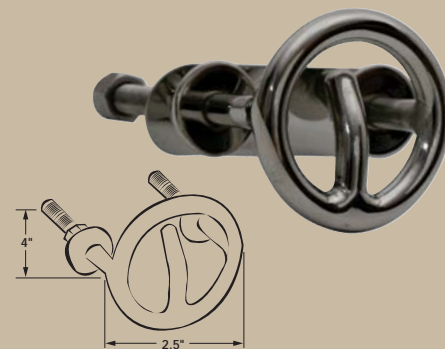

Standard Transom Mount Ski Tow

- 304 polished stainless steel
- Back welded front plates (washers) with welds ground smooth and polished
- Full stainless steel back plate distributes pressure evenly
- Stainless nuts & star lock washers included

ITEM NUMBER	DESCRIPTION	MATERIAL	CASE QTY
84600	Standard Ski Tow	304 Stainless	40