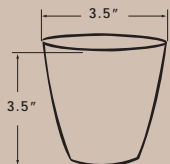

Glass Globes

We have glass ranging from the very neutral to the extravagance of our blown glass in various sizes to fit our lights and offer a unique, coordinated appearance.

[Small Glass Options]

ITEM NUMBER	GLASS CODE (REPLACE XX)	DESCRIPTION	GLASS SHAPE	FINISH	DIMENSIONS
98 GLASS	02	Small Sized Glass Options	Small Cup Shaped Glass	White Alabaster	3.15" top opening x 2.4" H
117 GLASS	04		Bowl Shaped Glass	White Alabaster	4.5" top opening x 2" H
117-1 GLASS	05		Bowl Shaped Glass	Dark Chocolate Infusion	4.5" top opening x 2" H
117-9 GLASS	0D		Bowl Shaped Glass	Creamy Scale	4.5" top opening x 2" H

[Mid-Sized Glass Options]

114 GLASS

ITEM NUMBER	GLASS CODE (REPLACE XX)	DESCRIPTION	GLASS SHAPE	FINISH	DIMENSIONS
114 GLASS	24	Mid Sized Glass Options	Small cup glass	White alabaster	4" top opening x 2.5" H
114-1 GLASS	25		Small cup shape	Dark chocolate infusion	4" top opening x 2.5" H
114-9 GLASS	2B		Small cup shape	Creamy scale	4" top opening x 2.5" H
350 GLASS	26		Tumbler shape	White alabaster	3.75" top opening x 3.35" H

NOTE When ordering glass by itself, the part numbers listed above should be used. Many of our light's item numbers include 'XX' within the part number, which is replaced by designators of your choice of glass when ordering a light with glass installed. Please contact ITC for assistance in determining the light's item number with the glass you have specified.