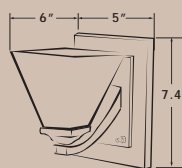

Decorative Lighting

Diana™ Family

The Diana series of lighting features die cast bases with defined edges. They're perfect for your contemporary decor.

Diana™ V Series Pin Up Light

- Contemporary die cast base with angled arm and square cup
- Shown here with our white alabaster square glass, but can be used with our square or candle glass shown on page 69
- Includes a switch and bulb

3400J-SG34D8000V

ITEM NUMBER	DESCRIPTION	FINISH	GLASS	DIMENSIONS	DEPTH	LISTING	BULB	WATTAGE	AMP DRAW	CASE QTY
3400J-SG3XX8000	Diana V Series Pin Up	Brushed Nickel	Square	5" x 7.4"	6"	CSA	912	18	1.5	6
3400J-SG7XX8000		Antique Nickel								
3400J-SG5XX8000		Truffle								
3400J-SG9XX8000		Matte Black								

Specification Key [Replace XX as indicated below]

XX = Glass Options

See Page 69 for Large Glass Selection

Diana™ X Series Pin Up Light

- Contemporary die cast base with crisscross arm and minimal cup or square cup
- Can be used with any of our large glass options shown on pages 69-70. The square cup works best with our 490-4 glass.
- Includes a switch and bulb