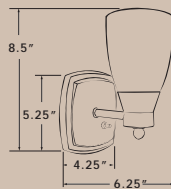

### Mirage Marquis™ Series Small Pin Up Light

- Small square back plate with a raised center
- Straight round post with round, flared cup
- Shown with our white alabaster (300) glass but can be used with any of our large glass on shown on pages 69-70
- Includes on/off switch and bulb