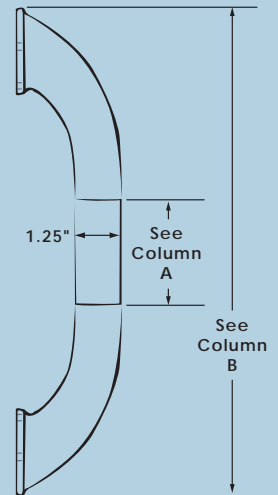

Shown with brushed stainless end caps

Lighted Handle Options:

ITEM NUMBER	END CAPS	LENGTH	CASE QTY
86435-SS/CL-12	Polished Stainless	13"	12
86435-BS/CL-12	Brushed Stainless		
86435-SS/CL-18	Polished Stainless	18"	
86435-BS/CL-18	Brushed Stainless		
86435-SS/CL-24	Polished Stainless	24"	
86435-BS/CL-24	Brushed Stainless		
86435-SS/CL34.75	Polished Stainless	34.75"	
86435-BS/CL34.75	Brushed Stainless		

Unlighted Handle Options:

ITEM NUMBER	END CAPS	LENGTH	CASE QTY
86435-SS/OO-12	Polished Stainless	13"	12
86435-BS/OO-12	Brushed Stainless		
86435-SS/OO-18	Polished Stainless	18"	
86435-BS/OO-18	Brushed Stainless		
86435-SS/OO-24	Polished Stainless	24"	
86435-BS/OO-24	Brushed Stainless		
86435-SS/OO34.75	Polished Stainless	34.75"	
86435-BS/OO34.75	Brushed Stainless		

* For information on the customized screen printing, please contact ITC