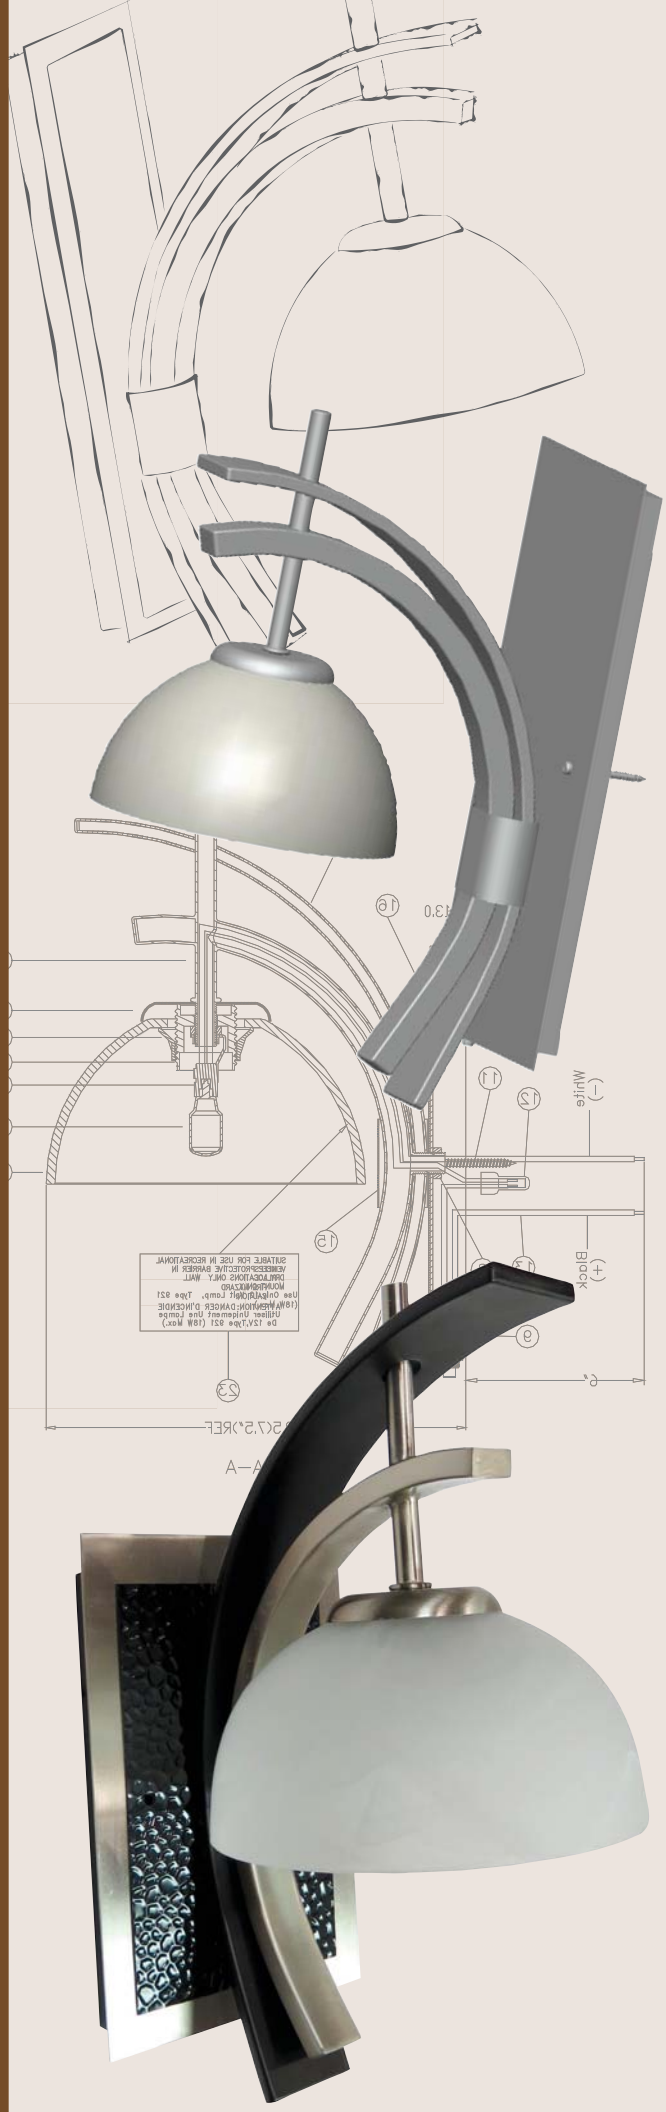

DECORATIVE LIGHTING