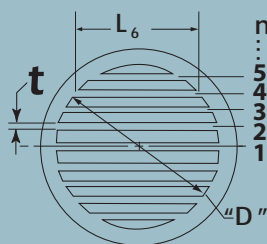

High Dome Air Flow Vent

- High dome allows more air flow
- Available in stainless steel clad, white or arctic white versions
- Hose attachment system patent # 5,588,908
- For use with 3" or 4" ducting

ITEM NUMBER	DESCRIPTION	COLOR	DIMENSIONS	CUTOUT	NET AIR FLOW	CASE QTY
81934SS	High Dome Air Flow Vent	Stainless Steel Plated Plastic	3" Diam.	3.25"	5.634 square inches	100
81934-W		White				
81934-W2		Arctic White				
81935-SS	Stainless Steel	4" Diam.	4.25"	11.057 square inches		
81935-W	White					

$A = \pi D^2 / 4$
 $A_{nom} = \pi \text{Dia.}^2 / 4$
 $A_{net} = A - (t * (\sum L_1 * n_1))$
% of Nom = A_{net} / A_{nom}
Note: L_6 & n_6 are vertical ribs

Hose Attachment Installation

- Insert hose over smooth flanges and beneath ribbed flanges to hold hose securely in place.
- Ribbed flanges are used to hold vent in location.
- Patent # 5,588,908

Vent Air Flow Specifications:

ITEM #	DIAM.	D	t	L₁	n₁	L₂	n₂	L₃	n₃	L₄	n₄	T*(nL₁*n₁)	A	Anet	% of Nom.
81931	4	3.77	0.14	3.75	2	3.62	2	3.3	2	2.79	2	4.287	11.16	6.876	55%
81932	3	2.83	0.135	2.89	1	2.78	2	2.46	2	1.81	2	2.294	6.29	4.234	60%
81933	4	3.78	0.135	3.78	2	3.68	2	2.85	2	1.88	2	4.204	11.22	7.018	56%
81934	3	3.14	0.13	2.83	1	2.74	2	2.4	2	1.56	2	2.11	7.744	5.634	80%
81935	4	4.27	0.125	4.274	1	4.152	2	3.762	2	3.002	2	3.263	14.32	11.057	88%

Custom Ventilation

Many of our customers look to us as their ventilation experts. Contact ITC at 1.888.871.8860 for all of your custom ventilation needs.