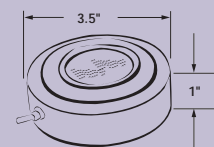

ITEM NUMBER	DESCRIPTION	FINISH	LISTING	BULB NUMBER	WATTAGE	VOLTAGE	AMP DRAW	CASE QTY
81928-CH	Surface Mount Overhead w/Switch	Chrome	CSA	819-BULBS 12V	10	12V	0.83	100