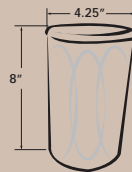

Drum Dinette Lamp Shades

- The style and size of the drum shade dinette makes a statement
- The mid-century appearance complements a number of interior styles
- Choose from cream or copper textured fabric
- Available 9" or 11.5" diameter options

ITEM NUMBER	DESCRIPTION	FINISH	SHADE CODE	DIMENSIONS	CASE QTY
410-00005-CM	9" Drum Dinette Shade	Cream	6D	9" Diameter x 5.75" High	
410-00005-CP		Copper	6E		
410-00004-CM	11.5" Drum Dinette Shade	Cream	8E	11.5" Diameter x 5.75" High	48
410-00004-CP		Copper	8F		

Cylinder Pendant Shades

- Stylish designer shade with attractive contemporary design
- Soft fabric shade adds a warm comfortable feel to any interior
- Fits ITC pendent lights

410-00029

ITEM NUMBER	DESCRIPTION	SHADE CODE	DIMENSIONS	CASE QTY
410-00009	Cirque Designer Metal Shade	6L	4.25" Diam x 8"H	48
410-00029	Cross Metal Print Shade	6P