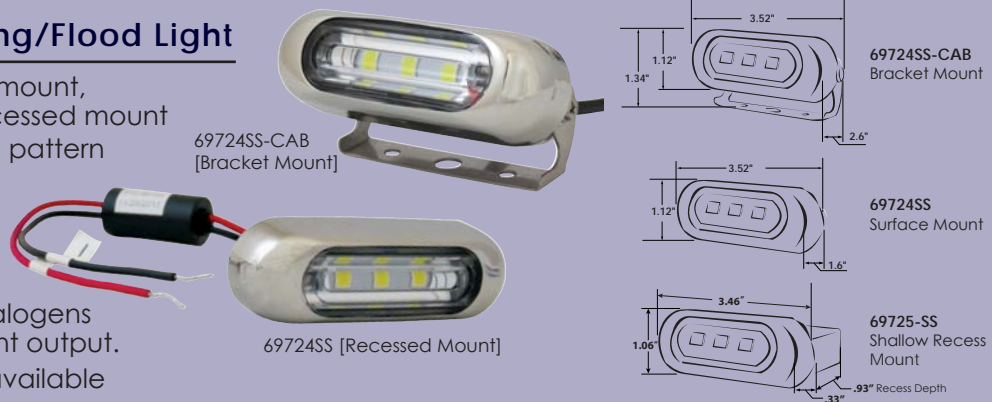

Exterior LED Docking/Flood Light

- Available in bracket mount, surface mount, or recessed mount
- Horizontal light beam pattern
- Completely sealed and watertight
- Energy efficient 3 watt LED
- Ideal for replacing halogens without sacrificing light output.
- Mounting template available