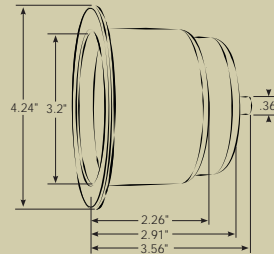

Ring Mount Stepped Stainless Steel Drink Holder

- 316 stainless steel
- Highly polished
- Ring mounts to deck, then drink holder attaches to ring with twist lock
- Available with standard noise reduction pad or cork pad on bottom
- Weep hole for drainage
- Allows easy access point and removal
- Patent# 7748678

ITEM NUMBER	DESCRIPTION	STAINLESS GRADE	CUTOUT	CASE QTY
81427SS304	Ring mount stepped drink holder	316	4"	100
81423-ELBOW	90° elbow for 3/8" drain tube	Plastic	[N/A]	
81421-PLUG	Molded plug for insertion into nipple			
81421-PAD	Replacement Adhesive Pad [For 81427 Drink Holder]		[N/A]	

Plastic Drink Holder

- Robust plastic housing
- simple 3-hole screw mount installation
- Choice of black or corrosion resistant 304 stainless steel bezel covers mounting hardware for finished look
- Standard 3.375" cutout
- Stepped cup to accommodate various drink sizes
- Complete with weep hole for proper drainage

ITEM NUMBER	DESCRIPTION	FINISH	CASE QTY
81422-B/SS SCR	Stainless Steel Rim Drink Holder	Black Housing with 304SS Ring	100
81422-B/BK-SCR	Black Rim Plastic Drink Holder	Black	100

Flat Bottom Stainless Steel Drink Holder

- 316 stainless steel
- Highly polished
- 3M closed foam tap under lip
- Available with standard noise reduction pad or cork pad on bottom
- Weep holes for drainage

ITEM NUMBER	DESCRIPTION	STAINLESS GRADE	CUTOUT	CASE QTY
81420SS-HP	Drink holder with noise reduction pad	316	3.625"	100
81420SS-HP-CORK	Drink holder with cord pad			
530-00001	Replacement Adhesive Pad [For 81420 Drink Holder]		[N/A]