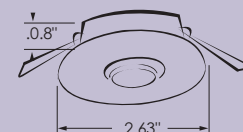

69400-NI3K

ITEM NUMBER	DESCRIPTION	FINISH	LED COLOR TEMPERATURE	LUMENS	CUTOUT	WATTAGE	VOLTAGE	AMP DRAW	CASE QTY
69400-NI3K	Non-Switched Swivel LED Light Spring Mount	Brushed Nickel	3000K	86	2"	2.17	10-14V	.16	30
69400-CH3K		Chrome							
69400-TF3K		Truffle