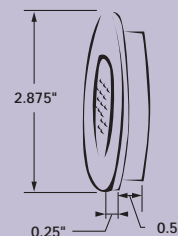

ITEM NUMBER	DESCRIPTION	FINISH	LISTING	CUTOUT	BULB NUMBER	WATTAGE	VOLTAGE	AMP DRAW	CASE QTY
81290-CH	Flush Mount Halogen	Chrome	CSA	2.125"	819-BULBS 12V	10	12V	0.83	100
81290-NI		Brushed Nickel							
81290-W		White							
81290-TF		Truffle							
81291-W	Watertight Halogen Light	White							
81290F-NI	Halogen with Frosted Lens	Brushed Nickel							

Prizm™ Surface Mount Overhead Halogen Light

- Surface mount fixture extending 1" from surface
- Intense light output
- Several finish options available