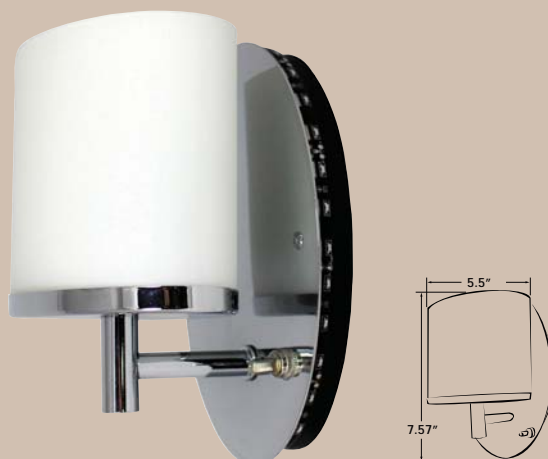

ITEM NUMBER	DESCRIPTION	FINISH	GLASS	DIMENSIONS	BULB	LUMENS	WATTAGE	AMP DRAW	CASE QTY
3400N-S33761001	Cassini Oval Base Pin Up	Brushed Nickel	Frosted White Oval Glass	5.6"W × 7.48"H × 4.9" Deep	69912B-3K	136	1.6	.13	6
3400N-S37761001		Antique Nickel							
3400N-S35761001		Truffle							
3400N-S39761001		Matte Black