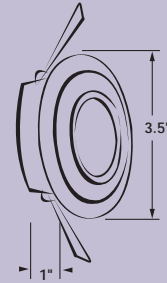

ITEM NUMBER	DESCRIPTION	FINISH	LED COLOR TEMPERATURE	LUMENS	LISTING	CUTOUT	WATTAGE	VOLTAGE	AMP DRAW	CASE QTY
69926B-NI3K/F	Flush Mount Overhead	Brushed Nickel	3000K	120	CSA	2.5"	3.2	12V	0.24	100
69926B-CH3K/F		Chrome								
69926B-NI6K/F		Brushed Nickel	6300K							

Décor™ LED Cluster Surface Mount Overhead Light

- 9 warm white LED cluster
- Solid brass housing plated in nickel or chrome
- Frosted glass lens
- Soft light with pleasing glow
- Warm white 3000K or cool white 6300K color options available
- Patent number 6,454,439