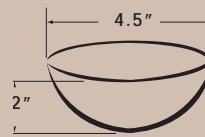

## [ Small Glass Options ]

98 GLASS

117 GLASS

117-1 GLASS

117-9 GLASS

ITEM NUMBER	GLASS CODE (REPLACE XX)	DESCRIPTION	GLASS SHAPE	FINISH	DIMENSIONS
98 GLASS	02	Small Sized Glass Options	Small Cup Shaped Glass	White Alabaster	3.15" top opening x 2.4" H
117 GLASS	04		Bowl Shaped Glass	White Alabaster	4.5" top opening x 2" H
117-1 GLASS	05		Bowl Shaped Glass	Dark Chocolate Infusion	4.5" top opening x 2" H
117-9 GLASS	0D		Bowl Shaped Glass	Creamy Scale	4.5" top opening x 2" H