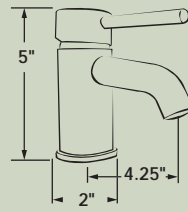

Contempo Bath/Head Faucet

- Sleek lines for contemporary interiors
- Cast brass body with beautiful brushed nickel finish
- Contemporary stem handle
- Stainless steel flexible risers
- 5" rise