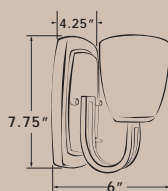

3400F-S93427000