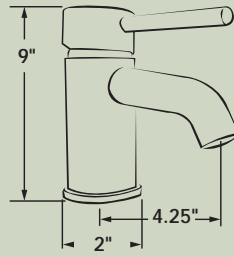

Contempo Kitchen/Galley Faucet

- Sleek lines for contemporary interiors
- Cast brass body with beautiful brushed nickel finish
- Contemporary stem handle
- Stainless steel flexible risers
- 9" rise