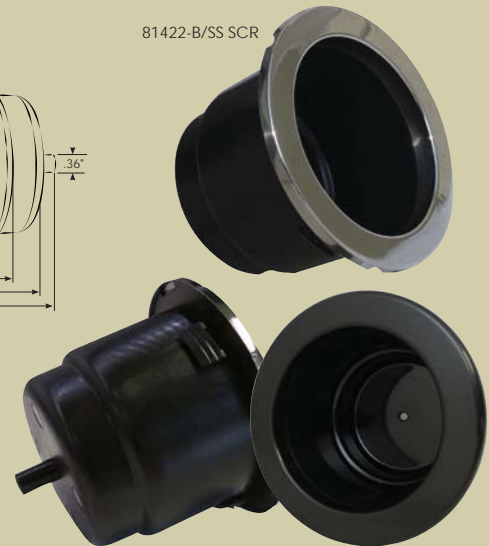

81422-B/SS SCR

81422-B/BK-SCR

ITEM NUMBER	DESCRIPTION	FINISH	CASE QTY
81422-B/SS SCR	Stainless Steel Rim Drink Holder	Black Housing with 304SS Ring	100
81422-B/BK-SCR	Black Rim Plastic Drink Holder	Black	100

Flat Bottom Stainless Steel Drink Holder

- 316 stainless steel
- Highly polished
- 3M closed foam tap under lip
- Available with standard noise reduction pad or cork pad on bottom
- Weep holes for drainage