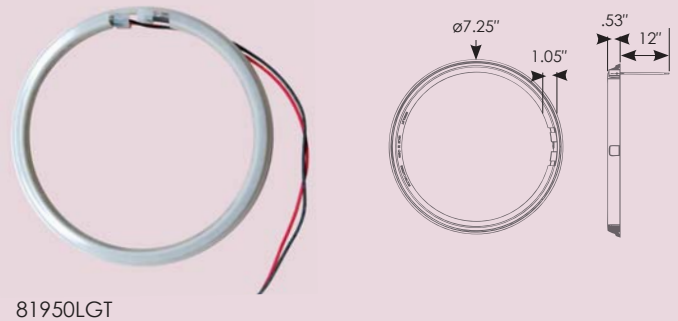

Use in conjunction with our Stainless Steel Speaker Cover for a dynamic finished look

ITEM NUMBER	DESCRIPTION	LED COLOR	LUMENS	WATTAGE	VOLTAGE	AMP DRAW	CASE QTY
81950LGT-BL	LED Illuminated Speaker Ring	Blue	90	1.8	10-14V	.15	12
81950LGT-63		6300K					
81951LGT-BL	Universal Speaker Ring	[See Details - Page 106]					
81950SS	SS Speaker Cover