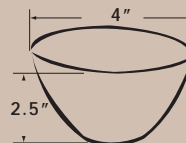

## [ Mid-Sized Glass Options ]

350 GLASS

114 GLASS

114-1 GLASS

114-9 GLASS

ITEM NUMBER	GLASS CODE (REPLACE XX)	DESCRIPTION	GLASS SHAPE	FINISH	DIMENSIONS
114 GLASS	24	Mid Sized Glass Options	Small cup glass	White alabaster	4" top opening x 2.5" H
114-1 GLASS	25		Small cup shape	Dark chocolate infusion	4" top opening x 2.5" H
114-9 GLASS	2B		Small cup shape	Creamy scale	4" top opening x 2.5" H
350 GLASS	26		Tumbler shape	White alabaster	3.75" top opening x 3.35" H