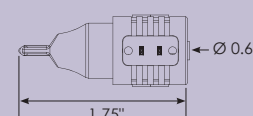

ITEM NUMBER	DESCRIPTION	LED COLOR TEMPERATURE	LUMENS	WATTAGE	VOLTAGE	AMP DRAW	CASE QTY
69912B-3K	Wedge Base Replacement Bulb	3000K	136	1.6	10-14V DC	.13 @ 12V DC	Sold Individually