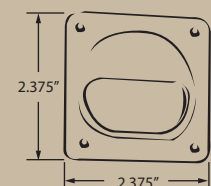

## Flush Drawer Pull

- Available in black or white
- Finely textured ABS
- Easy to install

ITEM NUMBER	DESCRIPTION	FINISH	DIMENSIONS	CUTOUT	CASE QTY
81390	Molded drawer pull	Black	2.375" x 2.375"	2"	100
81390-W		White			