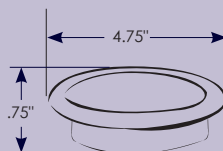

ITEM NUMBER	DESCRIPTION	LED COLOR	LUMENS	CUTOUT	WATTAGE	VOLTAGE	AMP DRAW	CASE QTY
69237SSNS-W	1 Color Hardtop Light	Warm White [3000K]	White: 200 Lm Blue: 12 Lm Red: 37 Lm	3.625"	White: 6 W Blue: 2 W Red: 2 W	10-14V	White: .5 A Blue: .18 A Red: .18 A	40
69237SSNS-W/B	2-Color Hardtop Light	Warm White w/ Blue						
69233SSNS-W/R		Warm White w/ Red