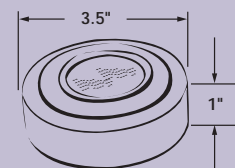

ITEM NUMBER	DESCRIPTION	FINISH	LISTING	BULB NUMBER	WATTAGE	VOLTAGE	AMP DRAW	CASE QTY
81927-CH	Surface Mount Overhead	Chrome	CSA	819-BULBS 12V	10	12V	0.83	100
81927-NI		Brushed Nickel						

Décor™ Switched Overhead Halogen Light

- Solid brass design plated in chrome
- Easy installation
- Toggle Switch
- Intense light output with our bee's eye lens
- Patent number 6,454,439