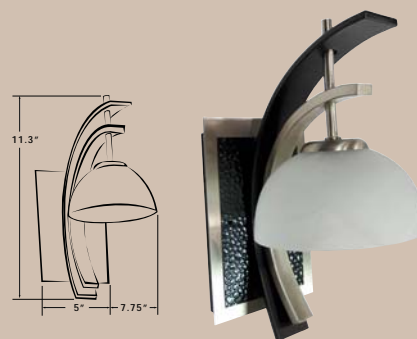

Willow™ Series

Our Willow series offers interest in the flowing arms of the design. This series provides both flair and function to your interiors, in a stylish way.

Willow™ Pin Up Light

- The Willow arms on the pin up hold the post that holds the glass in a floating position
- The base plate includes a complementing hammered decorative plate. It is black on the nickel lights, and copper on the truffle lights.
- Shown with 4240 bowl shaped, white alabaster glass, but can be used with any of our large glass options shown on pages 69-70
- Includes bulb and switch

ITEM NUMBER	DESCRIPTION	FINISH	DIMENSIONS	DEPTH	LISTING	BULB	WATTAGE	AMP DRAW	CASE QTY
3400F-SW3XXH000	Willow Pin Up Light	Brushed Nickel	5" W x 11.3" H x 7.75" D	7.5"	CSA	921	18	1.5	6
3400F-SW5XXH000		Truffle							

Specification Key [Replace XX as indicated below]

XX = Glass Options

See Page 69-70 for Large or Blown Glass Selection

Willow™ Pendant Light

- Two Willow arms at the glass tie the family together
- Stationary and hinged options available
- The base plate includes a complementing hammered decorative plate. It is black on the nickel lights, and copper on the truffle lights.
- Shown with 4240 bowl shaped, white alabaster glass, but can be used with any of our large glass options shown on pages 79-70
- Includes bulb