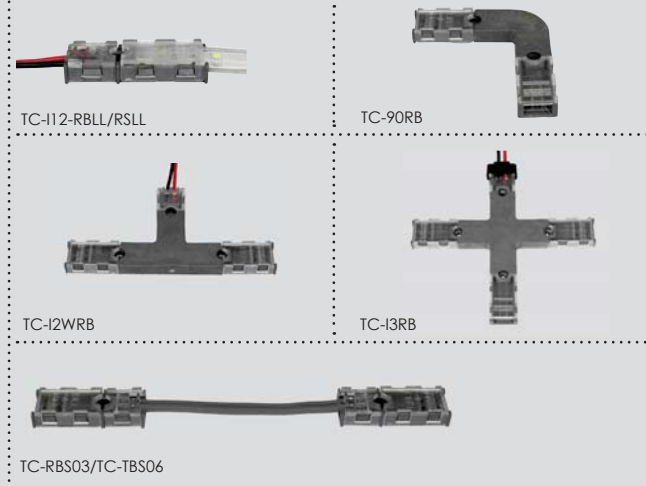

Connector System: .....

ITEM NUMBER	DESCRIPTION	LISTING	LED COLOR	LUMENS	VOLTAGE	WATTS PER METER	AMP PER METER
RSLL12BL-50012	Watertight Side Emitting Flexible LED Linear Light [196" Roll]	IP66	Blue*	90 LM/FT	12V	6.5	.54
RSLL1263-50012			Cool White				
TC-112-RBLL/RSLL	Leda Flexible LED Linear Light to 12" Wire Lead	[N/A]					
TC-90RB	90° Leda Linear Light Connector						
TC-12WRB	2-Way Leda Linear Light Connector						
TC-13WRB	3-Way Leda Linear Light Connector						
TC-RBS03	3" Leda Linear Light to Leda Linear Light Jumper						
TC-RBS06	6" Leda Linear Light to Leda Linear Light Jumper						
RSLL-2	Black 6' RSSL Mounting Channel without Tape Backing						

Contact ITC For Special Order Information:
* Pre-wired custom lengths available
* Amber, Cool White, & Warm White options available by special order
* 24V Leda available by special order