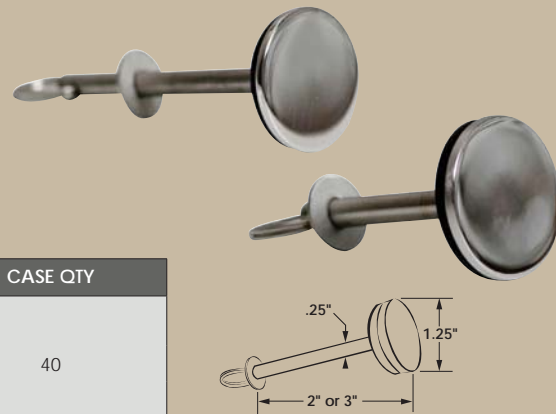

Stainless Steel Hatch Lift Pins

- Stainless steel pin, washer and retaining ring
- Rubber grommet protects gelcoat
- 1-1/4" diameter head with a 1/4" rod that is spin welded to the head
- Available in 2" and 3"

ITEM NUMBER	DESCRIPTION	MATERIAL/FINISH	CASE QTY
84250	3" Hatch Lift Pin	Polished Stainless	40
84250-B		Black	
84251	2" Hatch Lift Pin	Polished Stainless