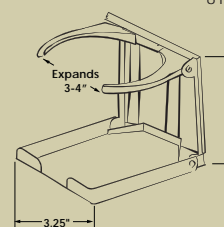

LED Illuminated Stainless Steel Rimmed Drink Holder

- Available with blue LED
  [Red, cool white, and warm white available by special order]
- Robust white plastic housing
- simple 3-hole screw mount installation
- Corrosion resistant 304 stainless steel bezel covers mounting hardware for finished look
- Standard 3.375" cutout
- Available with or without drain hole

ITEM NUMBER	DESCRIPTION	LED COLOR	FINISH	CASE QTY
81424SS-SCR-BL	Illuminated Stainless Steel Rim Drink Holder with Drain Hole	Blue	White Housing with 304SS Ring	100
81424SS-SCRNN-BL	Illuminated Stainless Steel Rim Drink Holder without Drain Hole			

Stainless Steel Drink Holder with LED Illuminated Ring

- Available with blue LED
- High polished corrosion resistant stainless steel
- Standard 3.625" cutout
- Available with or without drain hole
- Watertight
- Noise reduction pad included

ITEM NUMBER	DESCRIPTION	STAINLESS GRADE	LED COLOR	CASE QTY
81425SS3304-LEDBL	Stepped Bottom Drink Holder with Illuminated LED Ring	304	Blue	100

Adjustable Drink Holders

Available in neutral tones to complement any color scheme, our patented expandable drink holders have become a classic.

Vertical Mount Adjustable Drink Holders

- Available in black, white, gray and taupe
- Arms slide to hold various drink sizes
- Closes to only 3/4" when not in use
- Surface mount
- Patent # 4,828,211

ITEM NUMBER	DESCRIPTION	COLOR	CASE QTY
81405B	Vertical mount expandable drink holder	Black	200
81405-W		White	
81405-SG		Slate Gray	
81405-T		Taupe