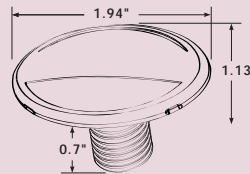

ITEM NUMBER	DESCRIPTION	FINISH	UPPER WINDOW	LED COLOR	LUMENS	CUTOUT	WATTAGE	VOLTAGE	AMP DRAW	CASE QTY
69307SS-BL	LED Down Courtesy Light	316 Stainless Steel	Blue	Cool White	6	0.75"	0.24	10-14V	0.02	50
69307SS-AM			Clear	Amber						
69307SS-CLBL			Clear	Blue						
69307BK-BL			Black	Cool White						

LED Baitwell Courtesy Light

- Internal mounting mechanism allows light to be directed straight or at a 15° angle
- Voltage protected for 10-14V
- Watertight bee's eye lens