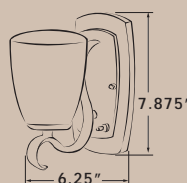

3400F-S934260NS

ITEM NUMBER	DESCRIPTION	FINISH	DIMENSIONS	DEPTH	LISTING	BULB	WATTAGE	AMP DRAW	CASE QTY
3400F-S93XX60NS	Willow Series Large Pin Up	Brushed Nickel	4.375" X 7.875"	6.25"	CSA	921	18	1.5	6
3400F-S97XX60NS		Antique Nickel							
3400F-S95XX60NS		Truffle							
3400F-S99XX60NS		Matte Black							

Specification Key [Replace XX as indicated below]

XX = Glass Options

See Page 69 - 70 for Large or Blown Glass Selection

Mirage Willow™ Sphere Series Large Pin Up Light

- Large rectangular back plate with a raised center
- Ribbon arm with distinctive sphere embellishment and minimalist cup
- Shown here with our white alabaster glass (300) but can be used with any of our large glass options on pages 69-70
- Includes on/off switch and bulb