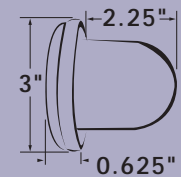

Flush Mount Round Halogen Docking Light

- Front mount for quicker, easier installation & bulb changing
- Twist-on glass lens with a mirror finish
- 35 watt halogen bulb
- Available in black with a clear lens or stainless steel collar with a mirror finish lens ring
- Locking screw on collar holds glass secure
- Patented

ITEM NUMBER	DESCRIPTION	FINISH / COLOR	BULB NUMBER	CUTOUT	WATTAGE	VOLTAGE	AMP DRAW	CASE QTY
81384-B	Flush Mount Round Docking Light	Black	H-3 35W RND	2.125"	35	12V	2.9	40
81384-SS		Stainless Steel						
81384C	Replacement Glass	Clear	N/A					
81384M		Mirrored						

Halogen Docking / Flood Light

- Compact, stylish design with stainless steel reflector
- Fully sealed lens, body and reflector
- Adjustable both horizontally and vertically
- Reinforced mounting system