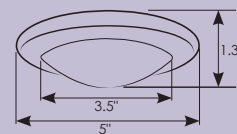

5" Surface Mount Shower Light

- Frosted white molded plastic trim ring
- Fully sealed & watertight light
- Ideal for wet applications
- Surface Mount
- CSA listed for wet locations

ITEM NUMBER	DESCRIPTION	FINISH	LISTING	BULB NUMBER	WATTAGE	VOLTAGE	AMP DRAW	CASE QTY
81870-WH	5" Shower Light	White	CSA	88002	10W	12V	0.83A	100

Prizm™ Recessed Overhead Halogen Light

- Thin profile, flush mount light with 1/2" recess
- Trim ring & reflector provide luminous overall glow
- Bee's eye lens
- Several finish options available