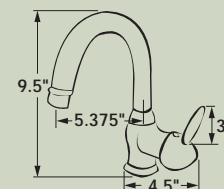

Hi Rise Bath Faucet

- Pump style kitchen faucet with durable cast brass construction.
- Ceramic disk technology
- Single lever mixer handle
- Stainless steel flexible risers
- Inlet screen protects ceramic disk from debris
- Lead free
- Fixed spout does not swivel.
- Cover plate available for use on 4 hole sinks