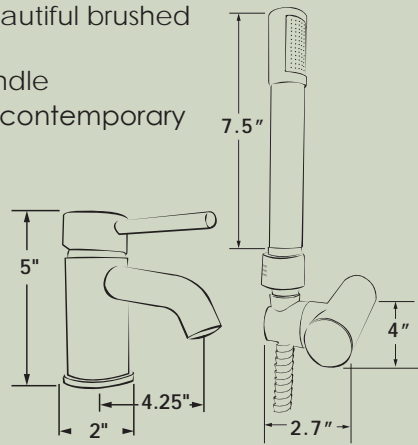

Contempo Bath/Head Faucet With Pullout Sprayer

- Sleek lines for contemporary interiors
- Cast brass body with beautiful brushed nickel finish
- Contemporary stem handle
- Pull out sprayer in sleek, contemporary style to match
- Wall hook to hold sprayer included
- Stainless steel flexible risers
- 5" rise

ITEM NUMBER	DESCRIPTION	FINISH/COLOR	FITTINGS	CERAMIC DISK	MOUNTING HOLE SIZE	CASE QTY
97821-NI	Bath Faucet	Brushed Nickel	1/2" NPS	Yes	1.25"	8

Contempo Kitchen/Galley Faucet

- Sleek lines for contemporary interiors
- Cast brass body with beautiful brushed nickel finish
- Contemporary stem handle
- Stainless steel flexible risers
- 6.5" rise