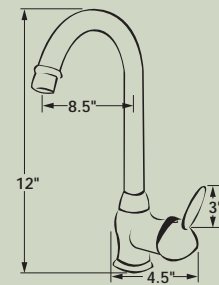

Kitchen, Bath and Bar Faucets

Choose from various styles and finishes to complement any décor. Durable cast brass bodies and flexible stainless steel risers are also available.

Hi Rise Kitchen Faucet

- Pump style kitchen faucet with durable cast brass construction.
- Ceramic disk technology
- Diverter sprayer included
  (Faucet available without sprayer as special order)
- Single lever mixer handle
- Stainless steel flexible risers
- Inlet screen protects ceramic disk from debris
- Lead free
- Cover plate available for use on 4 hole sinks