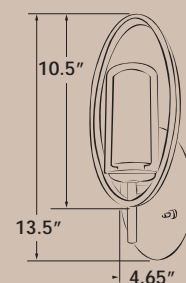

## Cartesian™ Pin Up Light

- The oval form adds function and style to any contemporary interior
- Matching oval back plate complete with switch
- Shown with 4380 double candle glass, but can be used with any of our large or blown glass options shown on pages 69-70
- Includes bulb