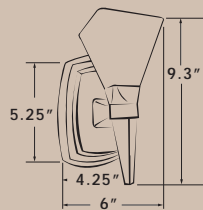

Mirage Aristocrat™ Series Small Pin Up Light

- Small square back plate with a raised center
- Flared post with complementing square cup
- Includes four sided, tapered finial
- White alabaster glass included
- Includes on/off switch and bulb

ITEM NUMBER	DESCRIPTION	FINISH	DIMENSIONS	DEPTH	LISTING	BULB	WATTAGE	AMP DRAW	CASE QTY
3400D-S834D4P	Aristocrat Pin Up With Four Sided Finial	Brushed Nickel	4"Wx9.3"H	6"	CSA	921	18	1.5	6
3400D-S874D4P		Antique Nickel							
3400D-S854D4P		Truffle							
3400D-S894D4P		Matte Black							

Mirage Aristocrat™ Series Large Pin Up Light

- Large rectangle back plate with a raised center
- Flared post with complementing cast square cup
- Includes six sided, tapered finial
- White alabaster glass included
- Includes on/off switch and bulb