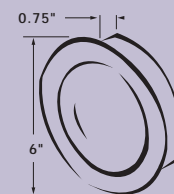

ITEM NUMBER	DESCRIPTION	BEZEL FINISH	CUTOUT	BULB NUMBER	WATTAGE	VOLTAGE	AMP DRAW	CASE QTY
81235SS	Overhead Halogen Fixture	304 Polished Stainless Steel	3.75"	88002	20	12V	1.67	100
81235-B		Black