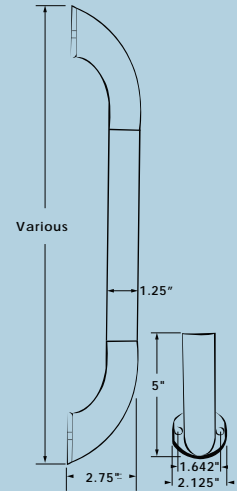

Straight IllumaGrip® Assist Handle

- Various lengths available - 13", 18", 24" & 34.75"
- 1.25" diameter acrylic features embedded highly reflective lines
- Available with brushed or highly polished end caps in 304 stainless steel
- Choose your handles lit or unlit
- End cap each has four mounting holes
- Customized screen printing available*
- Pull testing exceeds 400 pounds
- Covered under patent # 6592240 & 7374319