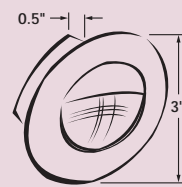

Flush Mount