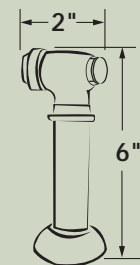

ITEM NUMBER	DESCRIPTION	FINISH/COLOR	HOLE SIZE	CASE QTY
97029SSY-8	Straight Shower with 8' Stainless Steel Hose	Black & Chrome Plated Brass	1"	14
97029ANY-8	Straight Shower with 8' Nylon Hose			14
97029T	Through-Hull Receptacle	Chrome Plated Brass		12
97029	Spray Head Only	Black & Chrome Plated Brass		N/A
97029-14	Tether/Girdle for 97029	N/A