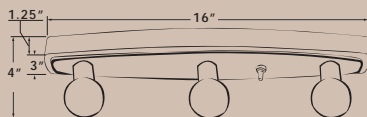

ITEM NUMBER	DESCRIPTION	FINISH	DIMENSIONS	DEPTH	LISTING	BULB	WATTAGE	AMP DRAW	CASE QTY
3445E-SA38100	Mirage Vanity Light	Brushed Nickel	16" X 3"	4"	CSA	39111 or 39112**	3.24	.81	6
3445E-SA78100		Antique Nickel							
3445E-SA58100		Truffle							
3445E-SA98100		Matte Black							

**At time of order, please specify bulb choice between 39111, white frosted bulb or 39112, clear glass bulb

Mirage Mission™ Series Large Pin Up Light

- Rectangular back plate with raised center
- Square mission style looped arm with minimalist cup
- Available with our round white alabaster glass (300) or our candle glass in dual frost (4385) or frost on the inside and clear on the outside (4380) and can be used with other large or blown glass options shown on pages 69 - 70
- Includes on/off switch and bulb