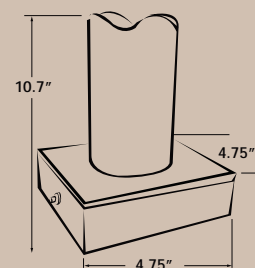

ITEM NUMBER	DESCRIPTION	FINISH	DIMENSIONS	LED COLOR TEMPERATURE	WATTAGE	AMP DRAW	CASE QTY
34050-S1X8G0003	Chandler LED Shelf Candle Light	Matte Black	4.5" W x 10.7" H x 4.75" Deep	3000K	3.2	.26	6