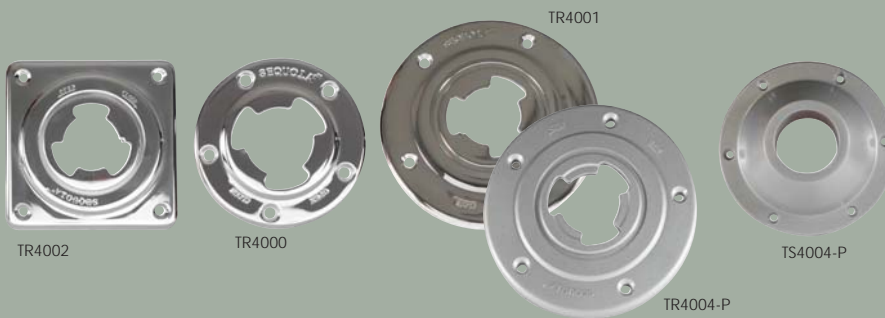

Table Leg Systems

Sequoia™ Table Leg & Base System

- Strong, stable and attractive components
- Post locks into floor base and into table base to provide greater stability and a secure fit
- 2" diameter anodized aluminum legs are available in common sizes including: 22.5", 25.5", 27" and 29" with custom lengths available
- Twist-lock collar tightens post to floor base providing a secure fit
- Floor bases are surface mount and are available in stainless steel and powder coated cast aluminum in 5", 6" and 7" sizes
- Table base available in black or silver powder coat
- Floor base cap available for insertion into floor bases when tables are not in use.
- Patent Number 6,820,847 B2

ITEM NUMBER	DESCRIPTION	FINISH	MATERIAL	SIZE	CASE QTY
TS4000B	Sequoia™ Table Base	Black	Aluminum	N/A	25
TS4004B-P		Silver			
TR4000	Sequoia™ Floor Base	Polished	Stainless Steel	5" Diam.	50
TR4001				7" Diam.	
TR4002		Silver	Aluminum	6" Square	12
TR4004-P				7" Diam.	
TL4002B-22	Sequoia™ Table Leg	Anodized	Aluminum	22.75" Long	12
TL4002B-25.5				26.25" Long	
TL4002B-27				27.75" Long	
TL4002B-29				29.75" Long	
TC4000B	Floor Base Cap	Black	Plastic	N/A	400