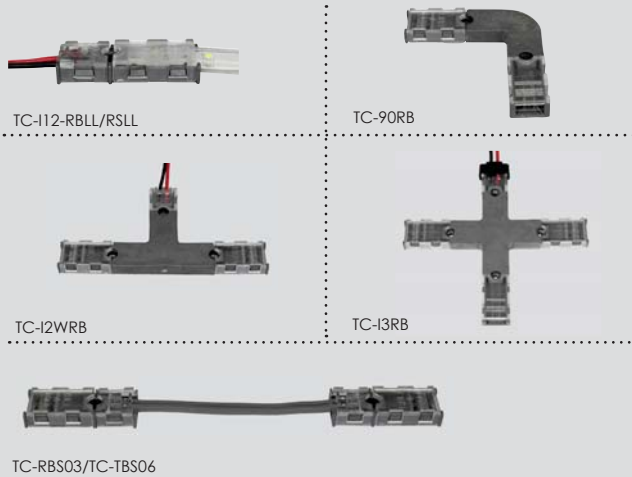

Connector System:

ITEM NUMBER	DESCRIPTION	LIST-ING	LED COLOR	LUMENS	VOLTAGE	WATTS [PER METER]	AMP [PER METER]
RBLL12BL-12096	Elara Watertight Flexible LED Linear Light [4 ft Length]	UL-CUL	Blue*	90 Lm/Ft	12V	4.8W	0.4 Amps
RBLL12BL-55096	Elara Watertight Flexible LED Linear Light [18 Ft Roll]						
RBLL12BL-61096	Elara Watertight Flexible LED Linear Light [20 Ft Roll]						
RBLL12BL-67096	Elara Watertight Flexible LED Linear Light [22 Ft Roll]						
TC-I12-RBLL/RSLL	Elara Light to 12" Wire Lead Connector	[N/A]					
TC-90RB	Elara Linear Light 90° Connector						
TC-RBS03	3" Elara Linear light to Elara Linear Light Jumper						
TC-RBS06	6" Elara Linear Light to Elara Linear Light Jumper						
TC-I2WRB	2-Way Elara Linear Light Connector						
TC-I3WRB	3-Way Elara Linear Light Connector						
RBLL-1	Black 6' Mounting Channel with 3M Adhesive Tape Backing						
RBLL-2	Black 6' Mounting Channel without Tape Backing						
RBLL-4	White 6' Mounting Channel with 3M Adhesive Tape Backing						
RBLL-5	White 6' Mounting Channel without Tape Backing						
RBLL-6	Slotted Black 6' Mounting Channel without Tape Backing						

Contact ITC For Special Order Information:

- Pre-wired custom lengths available
- Amber, Cool White, & Warm White options available by special order
- 24V Elara available by special order