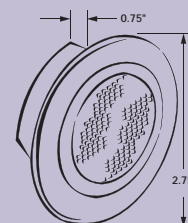

ITEM NUMBER	DESCRIPTION	FINISH	LISTING	CUTOUT	BULB NUMBER	WATTAGE	VOLTAGE	AMP DRAW	CASE QTY
81929-CH	Flush Mount Overhead	Chrome	CSA	2.25"	819-BULBS 12V	10	12V	0.83	100
81929-NI		Brushed Nickel							
81929-TF/F		Truffle/Frosted Lens							

Décor™ Premium Flush Mount Overhead Halogen Light

- Premium spring clip mounting
- Glass bee's eye lens
- Solid brass with multiple finish options
- Patent number 6,454,439