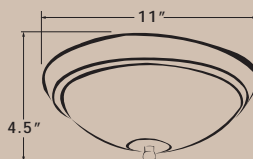

39635S-NI

ITEM NUMBER	DESCRIPTION	FINISH	DIMENSIONS	LISTING	BULB	WATTAGE	AMP DRAW	CASE QTY
39635S-NI	Traditional Dinette Light	Brushed Nickel	11" Diameter x 4.5" Deep	CSA	921	54	4.5