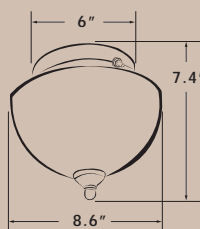

Signature™ Dinette Light

- Round smooth base for use with any decor
- Two bulbs and white alabaster glass globe included
- Includes an on/off switch with complementing finial and plate to add style and hold the glass in place

ITEM NUMBER	DESCRIPTION	FINISH	DIMENSIONS	DEPTH	LISTING	BULB	WATTAGE	AMP DRAW	CASE QTY
39020SB-NI	Signature Dinette Light	Brushed Nickel	5.5" Diameter back plate	7.4"	CSA	912 BULB	54	4.5	6
39020SB-AN		Antique Nickel							
39020SB-TF		Truffle							
39020SB-BK		Matte Black							

Drum Shade Dinette Light

- Beautiful 13.5" diameter drum shade
- Contemporary styling to enhance any interior
- Available with minimal or decorative base style
- Various finish and shade styles by special order
- Available with incandescent or LED bulb