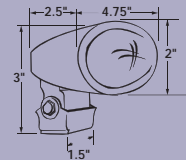

ITEM NUMBER	DESCRIPTION	FINISH / COLOR	BULB NUMBER	CUTOUT	WATTAGE	VOLTAGE	AMP DRAW	CASE QTY
81380-GW	Docking / Flood Light	Gelcoat White	H-3 35W BULB	N/A	35	12V	2.9	40

LED Underwater Light

- Angled upward for superior illumination of water's surface
- Available in 3000K, 6500K, blue, red or green LEDs
- Corrosion resistant high polished 316 stainless steel bezel available
- Simple surface mount installation requires minimal .5" wire hole cut out