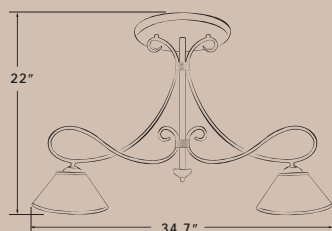

Savannah™ Series

The Savannah series of lighting offers shaded lighting with beautiful flowing curves that add beauty and interest in our matte black finish. Several options in the family including dinettes, pendants and pin up to complete your interior decor.

Savannah™ Island Pendant Light

- Our Island Pendant light is for use over a large island instead of several separate pendant lights.
- Built with metal tubing, the light has a flowing, ornate design
- Shown with 34560-5 shade; additional options (part numbers 410-0005-XX) shown on pages 71-72