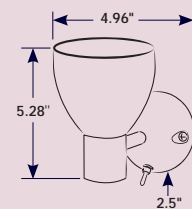

Decorative Swivel Glass Shaded Reading Light

- Compact light with swivel head
- Alabaster glass globe included
- Available in brushed nickel or truffle finish
- Complete with integral on/off toggle switch