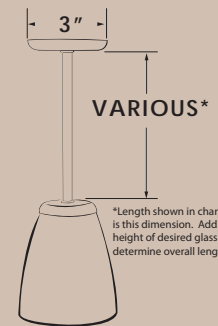

ITEM NUMBER	DESCRIPTION	FINISH	POST LENGTH	CUP STYLE	LISTING	BULB	WATTAGE	AMP DRAW	CASE QTY
3455F-UB3XX10YZ	Stationary (Fixed) Minimalist Series Pendant Light	Brushed Nickel	Various	Minimalist	CSA	921 or 69912B-3K	921: 18W 69912B-3K: 1.6W	921: 1.5A 69912B-3K: .13A	24
3455F-UB7XX10YZ		Antique Nickel							
3455F-UB5XX10YZ		Truffle							
3455F-UB9XX10YZ		Matte Black							

Specification Key [Replace XX, Y, and Z as indicated below]

XX = Glass Options	See Page 69 - 70 for Large or Blown Glass Selection
Y = Fixture Post Length	1 = 5.3" | 2 = 7.3" | 3 = 9.3" | 4 = 11.3" | 5 = 13.3" | 6 = 15.3" | 7 = 17.3" | V = 19.3" | W = 22.3"
Z = Bulb Type	0 = 921 Incandescent Bulb | 1 = 69912B-3K LED Bulb