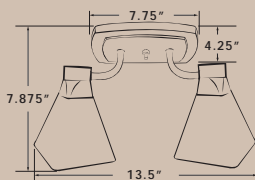

3410D-S934D3000

ITEM NUMBER	DESCRIPTION	FINISH	DIMENSIONS	DEPTH	LISTING	BULB	WATTAGE	AMP DRAW	CASE QTY
3410D-S934D3000	Aristocrat Two Arm Dinette	Brushed Nickel	13.5"W x 7.875" L	4.25"	CSA	921	36	3	6
3410D-S974D3000		Antique Nickel							
3410D-S954D3000		Truffle							
3410D-S994D3000		Matte Black