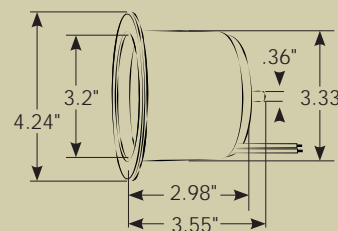

LED Illuminated Stainless Steel Rimmed Drink Holder

- Available with blue LED
  [Red, cool white, and warm white available by special order]
- Robust white plastic housing
- simple 3-hole screw mount installation
- Corrosion resistant 304 stainless steel bezel covers mounting hardware for finished look
- Standard 3.375" cutout
- Available with or without drain hole