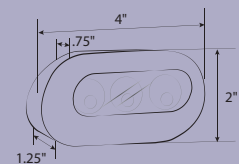

ITEM NUMBER	DESCRIPTION	LED COLOR	CUTOUT	WATTAGE	VOLTAGE	AMP DRAW [At 12 V]	LUMENS	CASE QTY
69681SS-3K	LED Underwater Light <i>with</i> Stainless Steel Bezel	3000K	.5" Wire Hole	5.5W	10-28V	0.46 A	400 Lm	6
69681SS-6K		6500K						
69681-6K	LED Underwater Light <i>without</i> Stainless Steel Bezel	6500K						
69681-BL		Blue						
69681-R		Red						
69681-G		Green