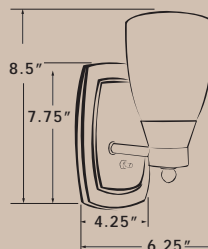

Decorative Lighting

Mirage™ Family

The versatile Mirage family includes simple, unusual and elaborate designs from four different categories

Mirage Marquis™ Series Small Pin Up Light

- Small square back plate with a raised center
- Straight round post with round, flared cup
- Shown with our white alabaster (300) glass but can be used with any of our large glass on shown on pages 69-70
- Includes on/off switch and bulb

3400C-S834211

ITEM NUMBER	DESCRIPTION	FINISH	DIMENSIONS	DEPTH	LISTING	BULB	WATTAGE	AMP DRAW	CASE QTY
3400C-S83XX11	Marquis Small Pin Up	Brushed Nickel	4.25"W x 8.5"H	6.25"	CSA	921	18	1.5	6
3400C-S87XX11		Antique Nickel							
3400C-S85XX11		Truffle							
3400C-S89XX11		Matte Black							

Specification Key [Replace XX as indicated below]

XX = Glass Options

See Page 69 - 70 for Large or Blown Glass Selection

Mirage Marquis™ Series Large Pin Up Light

- Large rectangle back plate with a raised center
- Straight round post with round, flared cup
- Shown with our white alabaster (300) glass but can be used with any of our large glass on shown on pages 69-70
- Includes on/off switch and bulb

3400C-S954211

ITEM NUMBER	DESCRIPTION	FINISH	DIMENSIONS	DEPTH	LISTING	BULB	WATTAGE	AMP DRAW	CASE QTY
3400C-S93XX11	Marquis Large Pin Up	Brushed Nickel	4.25"W x 8.5"H	6.25"	CSA	921	18	1.5	6
3400C-S97XX11		Antique Nickel							
3400C-S95XX11		Truffle							
3400C-S99XX11		Matte Black							

Specification Key [Replace XX as indicated below]

XX = Glass Options

See Page 69 - 70 for Large or Blown Glass Selection

Mirage Marquis™ Series Two Arm Dinette Light

- Large rectangle back plate with a raised center
- Straight round posts with round, flared cup
- Shown with our white alabaster (300) glass but can be used with any of our large glass on shown on pages 69 - 70
- Includes on/off switch and bulbs

3410C-S95423000