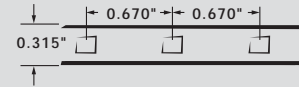

Flexible Linear Light: