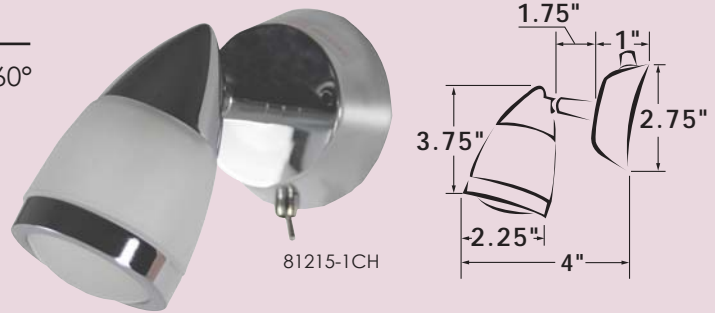

Halogen Radiance™ Reading Light

- Directional reading light with high quality 360° light output
- Small & simple round base
- Convex glass lens provides directional and ambient light
- 10 watt halogen bulbs included