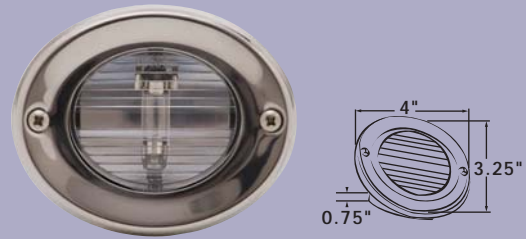

Vertical Mount LED Navigation Light

- Robust plastic housing with high polished, corrosion resistant stainless steel bezel
- Sleek design perfect for vertical mount applications
- 1NM visibility on boats up to 39.4'
- Watertight design
- Small footprint to fit into limited spaces
- Meets or exceeds ABYC, UL, NMMA, '72 COLOREGS from the US Inland Navigation Rules & US Coast Guard Regulated Standards
- Low heat and minimal power draw

ITEM NUMBER	DESCRIPTION	HOUSING	VISIBILITY	CUTOUT	WATTAGE [AT 12 V]	VOLTAGE	AMP DRAW	LISTING	CASE QTY
69633SS-R	Vertical Mount LED Navigation Light [Red Side Marker]	Black Plastic with Stainless Steel Bezel	1NM	0.5"	Red: 0.19W Green: 0.25 W	10-14 V	Red: .021 A Green: .016 W	USCG, ABYC Approved	100
69633SS-G	Vertical Mount LED Navigation Light [Green Side Marker]								

Transom Stern Light

- Stainless steel trim ring
- Gasket for watertight seal
- Opaque housing provides ambient light through rear
- Easily & quickly installed with spade connectors
- USCG approved for 2NM visibility
- 10 watt festoon bulb included

ITEM NUMBER	DESCRIPTION	BEZEL	BULB NUMBER	VISIBILITY	CUTOUT	WATTAGE	VOLTAGE	AMP DRAW	CASE QTY
81605	Transom Stern Light	Stainless Steel	88001	2NM	2.5"	10	12V	0.83	100

Flood & Dock Lighting

Our distinctive line of flood and docking lights offer a wide range of high caliber options that will provide years of exemplary performance.

Exterior LED Docking/Flood Light

- Available in bracket mount, surface mount, or recessed mount
- Horizontal light beam pattern
- Completely sealed and watertight
- Energy efficient 3 watt LED
- Ideal for replacing halogens without sacrificing light output.
- Mounting template available