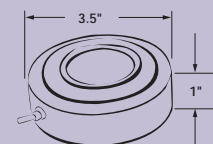

69928B-CH3.5K/F

ITEM NUMBER	DESCRIPTION	FINISH	LED COLOR	LUMENS	LISTING	WATTAGE	VOLTAGE	AMP DRAW	CASE QTY
69928B-NI3K/F	Flush Mount Overhead	Brushed Nickel	3000K	120	CSA	3.2	12V	0.24	100
69928B-CH3K/F		Chrome