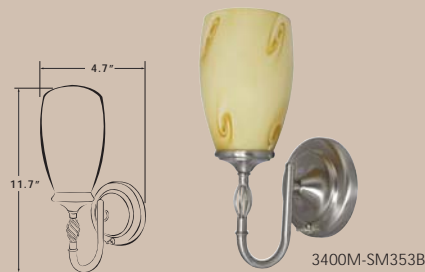

Cage™ Family

The Cage family of lighting features a twisted filigree embellishment that provides interest and beauty to the series.

Cage™ Series Pin Up Light

- Round decorative back plate with loop arm that features the cage embellishment that is the hallmark of the series
- Shallow, rounded cup
- Shown here with 2090-2, but can be used with any of our large glass options shown on pages 69 -70
- Includes on/off switch and bulb

ITEM NUMBER	DESCRIPTION	FINISH	DIMENSIONS	DEPTH	LISTING	BULB	WATTAGE	AMP DRAW	CASE QTY
3400M-SM3XXD	Cage Series Pin Up Light	Brushed Nickel	5" Diam back plate x 11.7" H	4.7"	CSA	921	18	1.5	6
3400M-SM7XXD		Antique Nickel							
3400M-SM5XXD		Truffle							
3400M-SM9XXD		Matte Black							

Specification Key [Replace XX as indicated below]

XX = Glass Options

See Page 69 - 70 for Large or Blown Glass Selection

Cage™ Series Two Arm Dinette Light

- Round decorative back plate with cage embellishment that is the hallmark of the series
- Cage leads into stylish transition piece from which two round arms extend to shallow, rounded cups
- Shown here with 2089-2, but can be used with any of our large glass options shown on pages 69 -70
- Includes on/off switch and bulbs