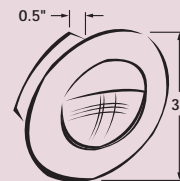

Flush Mount