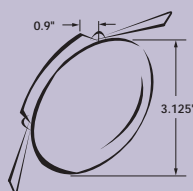

NOTE: See page 11 for mounting option details.

ITEM NUMBER	DESCRIPTION	LED COLOR TEMPERATURE	LUMENS	CUTOUT	LISTING	WATTAGE	VOLTAGE	AMP DRAW	CASE QTY
69231B-3K	Spring Mount	3000K	160	2.25" Min	CSA	3.6	12V	0.26	100
69231BNS-3K	Screw Mount								
69231BLS-3K	Leaf Spring Mount								
69231B-6K	Spring Mount	6000K							
420-00007	Replacement Lens	N/A							

* Leaf Spring Mount (69231BLS-3K) requires a minimum of 1/8" (3.0mm) thick mounting surface.

3" Radiance™ Water Resistant LED Overhead Light

- Water resistant for wet applications
- In conformance with FCC Part 18 (Noise & Interference)
- Power saving LED technology
- Pleasing warm white light output
- Light output is equivalent to ITC's 10 watt halogen
- Patent number 7,322,722