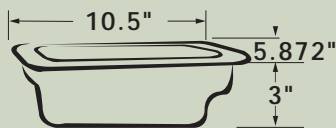

97022-A-5 | White Latching Exterior Shower