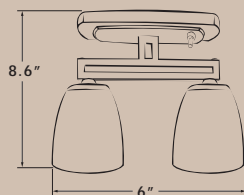

Mirage Mission™ Series Two Arm Dinette Light

- Rectangular back plate with a raised center
- Square mission style transition with minimalist cups
- Available with our round white alabaster glass (300) but can be used with any of our large glass shown on pages 69-70
- Includes on/off switch and bulb

3430F-S9342700

ITEM NUMBER	DESCRIPTION	FINISH	DIMENSIONS	DEPTH	LISTING	BULB	WATTAGE	AMP DRAW	CASE QTY
3430F-S93XX700	Willow Series Two Bulb Dinette Light	Brushed Nickel	8.6" X 6"	4.25"	CSA	921	36	3	6
3430F-S97XX700		Antique Nickel							
3430F-S95XX700		Truffle							
3430F-S99XX700		Matte Black							

Specification Key [Replace XX as indicated below]

XX = Glass Options

See Page 69 - 70 for Large or Blown Glass Selection

Mirage Willow™ Series Large Pin Up Light

- Large rectangular back plate with a raised center
- Ribbon arm with minimalist cup
- Shown here with our white alabaster glass (300) but can be used with any of our large glass options on pages 69-70
- Includes on/off switch and bulb