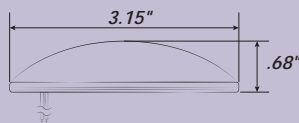

69234PS-15-3K

ITEM NUMBER	DESCRIPTION	LED COLOR TEMPERATURE	LUMENS	LISTING	WATTAGE	VOLTAGE	AMP DRAW	CASE QTY
69234-3K	Non-Switched	3000K	130	CSA	3.2 W	12V	.27A	100
69234S-3K	Switched							
420-00121	Replacement Lens	N/A