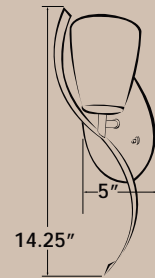

Arabesque™ Series

Add a bit of whimsy to your interior with our Arabesque series of lights. Our whimsical flowing fixture design will add style and interest to any interior space.

Arabesque™ Pin Up Light

- Stylish flowing aesthetic
- Oval back plate complete with integral switch
- Available with or without side illumination feature around base
- Shown with white alabaster glass, but can be used with any of our large or blown glass options shown on pages 69-70
- Includes bulb

ITEM NUMBER	DESCRIPTION	FINISH	DIMENSIONS	DEPTH	LISTING	BULB	WATTAGE	AMP DRAW	CASE QTY
3400P-SS3XX10Y0	Arabesque Pin Up Light	Brushed Nickel	14.2"H x 5.06"W	6.93" DEEP	CSA	912	18	1.5	6
3400P-SS7XX10Y0		Antique Nickel							
3400P-SS5XX10Y0		Truffle							
3400P-SS9XX10Y0		Matte Black							

Specification Key [Replace XX and Y as indicated below]

XX = Glass Options | See Page 69 - 70 for Large or Blown Glass Selection

Y = Side Emitting Feature | 0 = No Side Light | X = With Side Light

Arabesque™ Pendant Light

- Stylish flowing aesthetic
- Available in lengths from 11" - 19"
  [NOTE: lengths are shown without glass, actual length will differ depending on choice of glass option]
- Shown with 4250 style white alabaster glass, but can be used with any of our large or blown glass options shown on pages 69-70
- Includes bulb