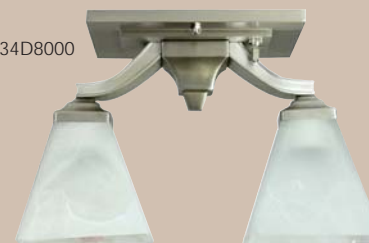

Decorative Lighting

Diana™ Family

The Diana series of lighting features die cast bases with defined edges. They're perfect for your contemporary decor.

Diana™ V Series Pin Up Light

- Contemporary die cast base with angled arm and square cup
- Shown here with our white alabaster square glass, but can be used with our square or candle glass shown on page 69
- Includes a switch and bulb

ITEM NUMBER	DESCRIPTION	FINISH	GLASS	DIMENSIONS	DEPTH	LISTING	BULB	WATTAGE	AMP DRAW	CASE QTY
3400J-SG3XX8000	Diana V Series Pin Up	Brushed Nickel	Square	5" x 7.4"	6"	CSA	912	18	1.5	6
3400J-SG7XX8000		Antique Nickel								
3400J-SG5XX8000		Truffle								
3400J-SG9XX8000		Matte Black								

Specification Key [Replace XX as indicated below]

XX = Glass Options

See Page 69 for Large Glass Selection

Diana™ X Series Pin Up Light

- Contemporary die cast base with crisscross arm and minimal cup or square cup
- Can be used with any of our large glass options shown on pages 69-70. The square cup works best with our 490-4 glass.
- Includes a switch and bulb

ITEM NUMBER	DESCRIPTION	FINISH	DIMENSIONS	CUP	DEPTH	LISTING	BULB	WATTAGE	AMP DRAW	CASE QTY
3400J-SG93XX9000	Diana X Series Pin Up	Brushed Nickel	5" x 7.8"	Square	5.6"	CSA	912	18	1.5	6
3400J-SG97XX9000		Antique Nickel								
3400J-SG95XX9000		Truffle								
3400J-SG99XX9000		Matte Black								
3400F-SG3XX9000		Brushed Nickel		Minimalist						
3400F-SG7XX9000		Antique Nickel								
3400F-SG5XX9000		Truffle								
3400F-SG9XX9000		Matte Black								

Specification Key [Replace XX as indicated below]

XX = Glass Options

See Page 69 - 70 for Large or Blown Glass Selection

Diana™ V Series Two Arm Dinette