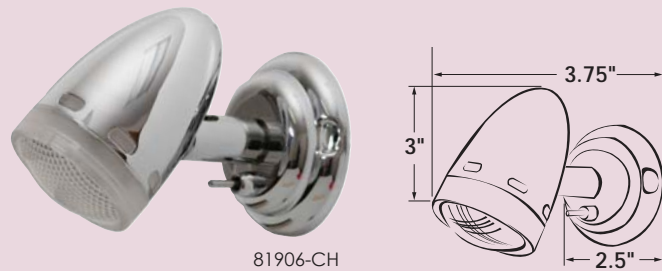

Radiance™ Small Scale Reading Light

- Small enough to fit in tight mounting areas, only 4" high
- Innovative light output through cutouts in lamp head and the trim ring
- Polished reflector and bee's eye lens increase light output
- Directional head & toggle switch
- Solid brass construction
- 10 watt incandescent bulb included
- Patent # US 7,068,759 B2