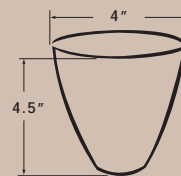

Decorative Lighting

[Large Glass Options]

4250 GLASS

ITEM NUMBER	GLASS CODE (REPLACE XX)	DESCRIPTION	GLASS SHAPE	FINISH	DIMENSIONS	
300 GLASS	42	Large Glass Options	Tumbler Shape	White Alabaster	4" top diam. x 4.5" H	
300-8 GLASS	4H			Bisque Alabaster		
300-9 GLASS	4J			Creamy Scale		
4240 GLASS	73		Large Bowl	White Alabaster	5.75" top diam. x 3" H	
4250 GLASS	72		Traditional Tulip	White Alabaster	4.5" top diam. x 3.75" H	
4250-7 GLASS	4A			Creamy Alabaster		
490-4 GLASS	4D		Square Glass	White Alabaster	4.25" top diam. x 4" H	
4380 GLASS	4E		Candle Glass		Frosted Inside, Clear Outside	2.75" top diam. x 5.25" H
4385 GLASS	4G				Double Frosted	
2089-AM	5N		Tumbler Shape		Amber Mosaic	4.65" top diam. x 5.43" H
2089-CM	5T	Clear Mosaic				

NOTE | When ordering glass by itself, the part numbers listed above should be used. Many of our light's item numbers include 'XX' within the part number, which is replaced by designators of your choice of glass when ordering a light with glass installed. Please contact ITC for assistance in determining the light's item number with the glass you have specified.