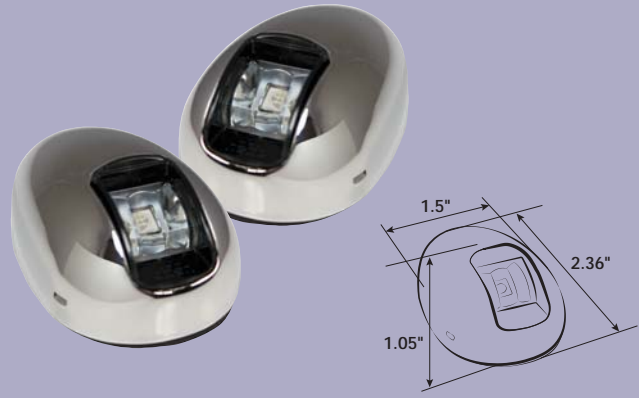

Vertical Mount LED Navigation Light

- Robust plastic housing with high polished, corrosion resistant stainless steel bezel
- Sleek design perfect for vertical mount applications
- 1NM visibility on boats up to 39.4'
- Watertight design
- Small footprint to fit into limited spaces
- Meets or exceeds ABYC, UL, NMMA, '72 COLOREGS from the US Inland Navigation Rules & US Coast Guard Regulated Standards
- Low heat and minimal power draw

ITEM NUMBER	DESCRIPTION	HOUSING	VISIBILITY	CUTOUT	WATTAGE [AT 12 V]	VOLTAGE	AMP DRAW	LISTING	CASE QTY
69633SS-R	Vertical Mount LED Navigation Light [Red Side Marker]	Black Plastic with Stainless Steel Bezel	1NM	0.5"	Red: 0.19W Green: 0.25 W	10-14 V	Red: .021 A Green: .016 W	USCG, ABYC Approved	100
69633SS-G	Vertical Mount LED Navigation Light [Green Side Marker]								

Transom Stern Light

- Stainless steel trim ring
- Gasket for watertight seal
- Opaque housing provides ambient light through rear
- Easily & quickly installed with spade connectors
- USCG approved for 2NM visibility
- 10 watt festoon bulb included