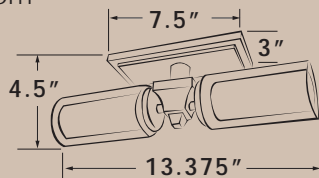

ITEM NUMBER	DESCRIPTION	FINISH	DIMENSIONS	DEPTH	CUP	LISTING	BULB	WATTAGE	AMP DRAW	CASE QTY
3443F-UH3XX1000	Diana Two Bulb Vanity Light	Brushed Nickel	3" x 13.375"	4.5"	Minimalist	CSA	912	36	3	6
3443F-UH7XX1000		Antique Nickel								
3443F-UH5XX1000		Truffle								
3443F-UH9XX1000		Matte Black								

Specification Key [Replace XX as indicated below]

XX = Glass Options

See Page 69 - 70 for Large or Blown Glass Selection