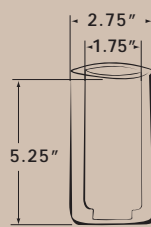

4385 GLASS

4380 GLASS

2089-AM

2089-CM

ITEM NUMBER	GLASS CODE (REPLACE XX)	DESCRIPTION	GLASS SHAPE	FINISH	DIMENSIONS	
300 GLASS	42	Large Glass Options	Tumbler Shape	White Alabaster	4" top diam. x 4.5" H	
300-8 GLASS	4H			Bisque Alabaster		
300-9 GLASS	4J			Creamy Scale		
4240 GLASS	73		Large Bowl	White Alabaster	5.75" top diam. x 3" H	
4250 GLASS	72		Traditional Tulip	White Alabaster	4.5" top diam. x 3.75" H	
4250-7 GLASS	4A			Creamy Alabaster		
490-4 GLASS	4D		Square Glass	White Alabaster	4.25" top diam. x 4" H	
4380 GLASS	4E		Candle Glass		Frosted Inside, Clear Outside	2.75" top diam. x 5.25" H
4385 GLASS	4G				Double Frosted	
2089-AM	5N		Tumbler Shape		Amber Mosaic	4.65" top diam. x 5.43" H
2089-CM	5T	Clear Mosaic				