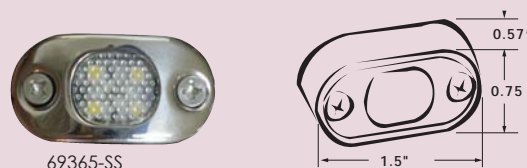

ITEM NUMBER	DESCRIPTION	FINISH	LED COLOR	LUMENS	WATTAGE	VOLTAGE	AMP DRAW	CASE QTY
69365-SS	Oblong Surface Mount Courtesy Light	Stainless Steel	Warm White	3.5	0.42	10-14V	0.35	50
69365		Black	White					

LED Courtesy Light

- Compact light with one low watt LED in white, blue, or a combination of both
- UL1500 ignition protected
- Electronics are voltage protected for 10-28V current
- In conformance with FCC Part 18 (Noise & Interference)
- Watertight