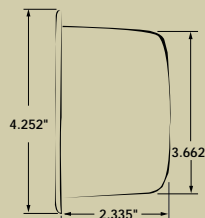

Ring Mount Stepped Stainless Steel Drink Holder

- 316 stainless steel
- Highly polished
- Ring mounts to deck, then drink holder attaches to ring with twist lock
- Available with standard noise reduction pad or cork pad on bottom
- Weep hole for drainage
- Allows easy access point and removal
- Patent# 7748678

ITEM NUMBER	DESCRIPTION	STAINLESS GRADE	CUTOUT	CASE QTY
81427SS304	Ring mount stepped drink holder	316	4"	100
81423-ELBOW	90° elbow for 3/8" drain tube	Plastic	[N/A]	
81421-PLUG	Molded plug for insertion into nipple			
81421-PAD	Replacement Adhesive Pad [For 81427 Drink Holder]		[N/A]	

Plastic Drink Holder

- Robust plastic housing
- simple 3-hole screw mount installation
- Choice of black or corrosion resistant 304 stainless steel bezel covers mounting hardware for finished look
- Standard 3.375" cutout
- Stepped cup to accommodate various drink sizes
- Complete with weep hole for proper drainage

ITEM NUMBER	DESCRIPTION	FINISH	CASE QTY
81422-B/SS SCR	Stainless Steel Rim Drink Holder	Black Housing with 304SS Ring	100
81422-B/BK-SCR	Black Rim Plastic Drink Holder	Black	100

Flat Bottom Stainless Steel Drink Holder

- 316 stainless steel
- Highly polished
- 3M closed foam tap under lip
- Available with standard noise reduction pad or cork pad on bottom
- Weep holes for drainage

ITEM NUMBER	DESCRIPTION	STAINLESS GRADE	CUTOUT	CASE QTY
81420SS-HP	Drink holder with noise reduction pad	316	3.625"	100
81420SS-HP-CORK	Drink holder with cord pad			
530-00001	Replacement Adhesive Pad [For 81420 Drink Holder]		[N/A]