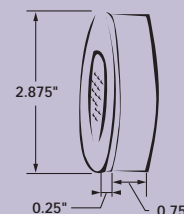

ITEM NUMBER	DESCRIPTION	FINISH	LISTING	BULB NUMBER	WATTAGE	VOLTAGE	AMP DRAW	CASE QTY
81292-CH	Surface Mount Halogen	Chrome	CSA	819-BULBS 12V	10	12V	0.83	100
81292-BR		Brass						
81292-NI		Brushed Nickel						
81292-W		White						
81292XF-NI	Xenon Light w/ Frosted Lens	Brushed Nickel		68929 BULB				

Prizm™ Switched Overhead Halogen Light

- Intense light output
- On/Off rocker switch
- Extends 1" from mounting surface
- Twist-lock trim ring
- Several finish options available