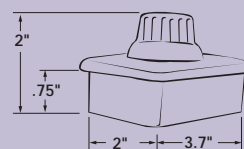

Cover Plate Finish Options

ITEM NUMBER	DESCRIPTION	FINISH	LISTING	MAX WATTAGE	VOLTAGE	MAX AMP DRAW	CASE QTY				
21005	Digital Dimmer w/ Black Cover Plate	Black	CSA	80	12V	6.7A @ 12V DC	50				
21006-AL	Almond Cover Plate & Knob	n/a									
21006-BR	Brass Cover Plate & Knob										
21006-CH	Chrome Cover Plate & Knob										
21006-NI	Brushed Nickel Cover Plate & Knob										
21006-WH	White Cover Plate & Knob										
21008-BL	Black Cover Plate