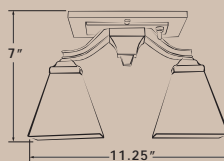

3410J-SG34D8000