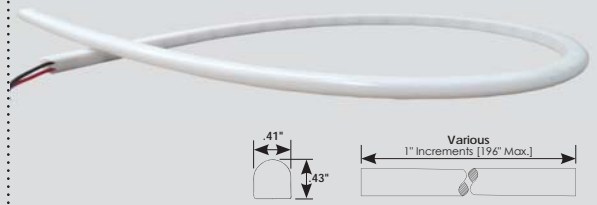

Diffused Flexible Linear Light:

Mounting Channels:

Connector System: