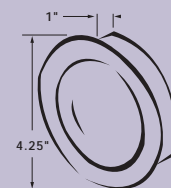

ITEM NUMBER	DESCRIPTION	FINISH	LISTING	CUTOUT	BULB NUMBER	WATTAGE	VOLTAGE	AMP DRAW	CASE QTY
81297-NI	Overhead Halogen Fixture	Brushed Nickel	CSA	3"	88002	20	12V	1.67	100
81297-CH		Chrome							
81297-TF		Truffle							

Corona™ Halogen Light

- Flush mount, low profile overhead light
- Fully sealed and watertight
- Designed for exterior use
- Frosted, slightly convex lens