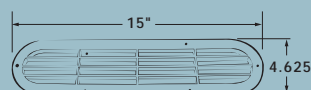

ITEM NUMBER	DESCRIPTION	DIMENSIONS	COLOR	CUTOUT	CASE QTY
81938-W	Air Flow Vent	15"W X 4.625" H	White	14" x 2.625", 3.5" Radius	100
81938-B			Black