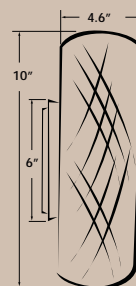

ITEM NUMBER	DESCRIPTION	FINISH	GLASS	DIMENSIONS	LED COLOR TEMPERATURE	VOLTAGE	WATTAGE	AMP DRAW	CASE QTY
34050-UT38L0001	LED Blown Glass Sconce	Brushed Nickel	White Weave	10"H x 3.54"W x 4.65" Deep	3000K	10-14 V	16W	1.3 [@12V]	6
34050-UT78L0001		Antique Nickel							
34050-UT58L0001		Truffle							
34050-UT98L0001		Matte Black