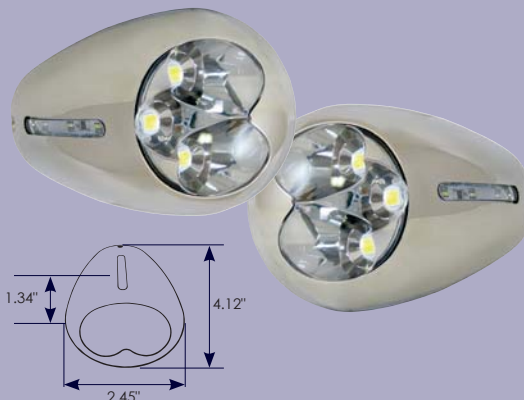

ITEM NUMBER	DESCRIPTION	BEZEL	LED COLOR TEMPERATURE	LUMENS	WATTAGE	VOLTAGE	AMP DRAW	CASE QTY
69388SS	Surface Mount LED Docking Light	316 Stainless Steel	6300K	315 LM	3.5W	12V	.29A	12