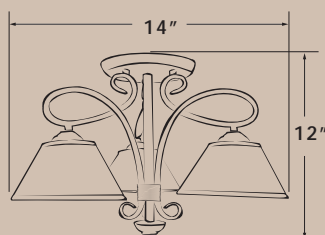

Savannah™ Three Arm Dinette Light

- For use over dining area table
- Built with metal tubing, the light has a flowing, ornate design
- Flame resistant fabric shades (410-0000-XX) sold separately, and are available in champagne or copper and shown on page 71
- Includes three bulbs