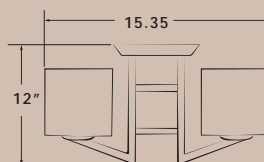

Geo™ Two Arm Dinette Light

- This two arm dinette features sharp angles
- White fabric shade sold separately - details available on page 71
- Includes two bulbs