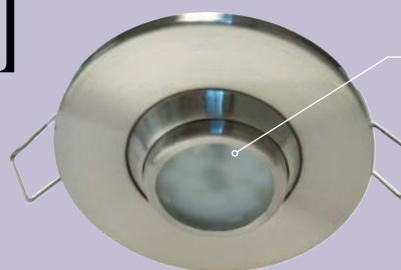

## Compass™ Swivel LED Light with Switch

- Center of light swivels 360° for limitless directed light output
- Complete with integral push lens switch
- Small, space saving design
- Cool to the touch operation
- Attractive transitional styling with a warm pleasing light output