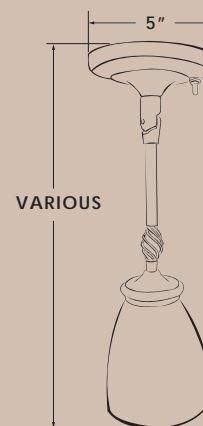

ITEM NUMBER	DESCRIPTION	FINISH	POST LENGTH	CUP STYLE	LISTING	BULB	WATTAGE	AMP DRAW	CASE QTY
3455M-UB3XX10YZ	Square Series Fixed Pendants	Brushed Nickel	Various	Cage	CSA	921 or 69912B-3K	921: 18W 69912B-3K: 1.6W	921: 1.5A 69912B-3K: .13A	24
3455M-UB7XX10YZ		Antique Nickel							
3455M-UB5XX10YZ		Truffle							
3455M-UB9XX10YZ		Matte Black							

Specification Key [Replace **XX**, **Y**, and **Z** as indicated below]

XX = Glass Options	See Page 69 - 70 for Large and Blown Glass Selection
Y = Fixture Post Length	1 = 5.3" | 2 = 7.3" | 3 = 9.3" | 4 = 11.3" | 5 = 13.3" | 6 = 15.3" | 7 = 17.3" | V = 19.3" | W = 22.3"
Z = Bulb Type	0 = 921 Incandescent Bulb | 1 = 69912B-3K LED Bulb