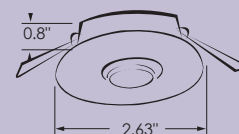

ITEM NUMBER	DESCRIPTION	FINISH	LED COLOR TEMPERATURE	LUMENS	CUTOUT	WATTAGE	VOLTAGE	AMP DRAW	CASE QTY
69410-NI3K	Push Lens Switched Wing Spring Mount	Brushed Nickel	3000K	86	2"	2.17	10-14V	0.16	30
69410-CH3K		Chrome							
69410-TF3K		Truffle