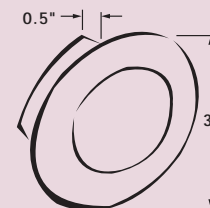

ITEM NUMBER	DESCRIPTION	LED COLOR TEMPERATURE	LUMENS	FINISH	CUTOUT	WATTAGE [At 12V]	VOLTAGE	AMP DRAW [At 12V]	CASE QTY			
69667B-W	LED Hitch Light	6300K	60	White	2"	1.24	10-14V	0.10	100			
69667B-B				Black								
69667B-BS9-6K				Brushed Stainless						120	2.2	0.19

LED Closet Light

- Plunger switch to illuminate when door is open and turn off when door is closed.
- Safety: No heat as compared to traditional incandescent lights.
- Directional down light provides excellent illumination.
- Robust plastic housing.