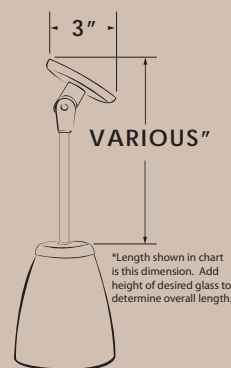

ITEM NUMBER	DESCRIPTION	FINISH	POST LENGTH	CUP STYLE	LISTING	BULB	WATTAGE	AMP DRAW	CASE QTY
3455F-UB3XX10YZ	Hinged Minimalist Series Pendant Light	Brushed Nickel	Various	Minimalist	CSA	921 or 69912B-3K	921: 18W 69912B-3K: 1.6W	921: 1.5A 69912B-3K: .13A	24
3455F-UB7XX10YZ		Antique Nickel							
3455F-UB5XX10YZ		Truffle							
3455F-UB9XX10YZ		Matte Black							

Specification Key [Replace XX, Y, and Z as indicated below]

XX = Glass Options	See Page 69 - 70 for Large or Blown Glass Selection
Y = Fixture Post Length	F = 5.3" | G = 7.3" | H = 9.3" | J = 11.3" | K = 13.3" | L = 15.3" | M = 17.3" | R = 19.3" | T = 22.3"
Z = Bulb Type	0 = 921 Incandescent Bulb | 1 = 69912B-3K LED Bulb

Cage Series Hinged Pendants

- Available with our stylized cup and complementing base plate, as well as the cage detail in the post
- Available in lengths from 5.3" - 22.3"
  [NOTE: lengths are shown without glass, actual length will differ depending on choice of glass option]
- Choose from our unique large or blown glass options from pages 69 - 70
- Choice of incandescent or LED bulb
- Contact ITC sales for information on customized options