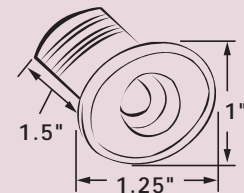

ITEM NUMBER	DESCRIPTION	LED COLOR	LUMENS	CUTOUT	WATTAGE	VOLTAGE	AMP DRAW	CASE QTY
69300H-W	Small Courtesy Light	Cool White	3.5	0.75"	0.2	10-14V	0.017	50
69300H-A		Amber						
69300H-B		Blue