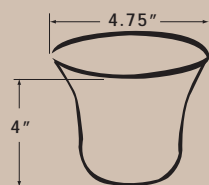

Decorative Lighting

[Large Glass Options]

4240 GLASS

ITEM NUMBER	GLASS CODE (REPLACE XX)	DESCRIPTION	GLASS SHAPE	FINISH	DIMENSIONS	
300 GLASS	42	Large Glass Options	Tumbler Shape	White Alabaster	4" top diam. x 4.5" H	
300-8 GLASS	4H			Bisque Alabaster		
300-9 GLASS	4J			Creamy Scale		
4240 GLASS	73		Large Bowl	White Alabaster	5.75" top diam. x 3" H	
4250 GLASS	72		Traditional Tulip	White Alabaster	4.5" top diam. x 3.75" H	
4250-7 GLASS	4A			Creamy Alabaster		
490-4 GLASS	4D		Square Glass	White Alabaster	4.25" top diam. x 4" H	
4380 GLASS	4E		Candle Glass		Frosted Inside, Clear Outside	2.75" top diam. x 5.25" H
4385 GLASS	4G				Double Frosted	
2089-AM	5N		Tumbler Shape		Amber Mosaic	4.65" top diam. x 5.43" H
2089-CM	5T	Clear Mosaic				

NOTE | When ordering glass by itself, the part numbers listed above should be used. Many of our light's item numbers include 'XX' within the part number, which is replaced by designators of your choice of glass when ordering a light with glass installed. Please contact ITC for assistance in determining the light's item number with the glass you have specified.