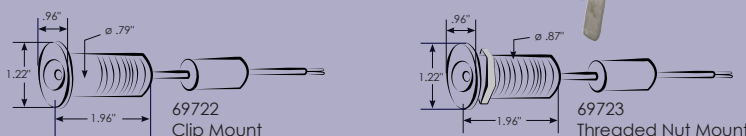

High Output LED Docking Light

- Fully sealed for watertight use
- Compact docking light with high lumen output
- Energy efficient LED
- Ideal for replacing halogens without sacrificing light output
- Cool white color
- Choice of clip or threaded nut mounting options