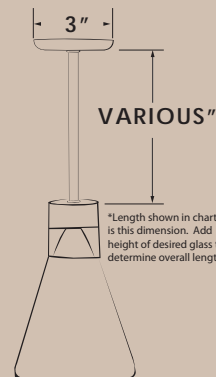

Square Series Fixed Pendants

- Available with our minimalist style square cup with complementing base plate
- Available in lengths from 5.3" - 22.3"
  [**NOTE:** lengths are shown without glass, actual length will differ depending on choice of glass option]
- Choose from our large style or unique blown glass options from pages 69 - 70
- Choice of incandescent or LED bulb
- Contact ITC sales for information on customized options

ITEM NUMBER	DESCRIPTION	FINISH	POST LENGTH	CUP STYLE	LISTING	BULB	WATTAGE	AMP DRAW	CASE QTY
3455D-UB3XX10YZ	Square Series Fixed Pendants	Brushed Nickel	Various	Square	CSA	921 or 69912B-3K	921: 18W 69912B-3K: 1.6W	921: 1.5A 69912B-3K: .13A	24
3455D-UB7XX10YZ		Antique Nickel							
3455D-UB5XX10YZ		Truffle							
3455D-UB9XX10YZ		Matte Black							

Specification Key [Replace **XX**, **Y**, and **Z** as indicated below]

XX = Glass Options	See Page 69 - 70 for Large or Blown Glass Selection
Y = Fixture Post Length	1 = 5.3" | 2 = 7.3" | 3 = 9.3" | 4 = 11.3" | 5 = 13.3" | 6 = 15.3" | 7 = 17.3" | V = 19.3" | W = 22.3"
Z = Bulb Type	0 = 921 Incandescent Bulb | 1 = 69912B-3K LED Bulb

Cage Series Fixed Pendants

- Available with our stylized cup and complementing base plate, as well as the cage detail in the post
- Available in lengths from 5.3" - 22.3"
  [**NOTE:** lengths are shown without glass, actual length will differ depending on choice of glass option]
- Choose from our large unique blown glass options from pages 69 - 70
- Choice of incandescent or LED bulb
- Contact ITC sales for information on customized options