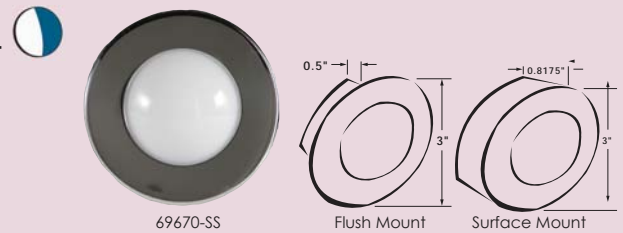

ITEM NUMBER	DESCRIPTION	FINISH	LED COLOR	LUMENS	CUTOUT	WATTAGE	VOLTAGE	AMP DRAW	CASE QTY
69670B-SS	Flush Mount	Polished Stainless	Cool White and Blue	70	2"	1.5	13.6V	.1	50
69670B-W1		White							
69672B-W1	Surface Mount				[N/A]				
69650BZ-B	Bezel Only	Black	[N/A]						500
69650BZ-SS		Polished Stainless							
69650BZ-BS		Brushed Stainless							

NOTE: 24V version available by special order! - Contact ITC Sales for availability information.