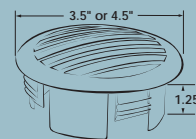

High Dome Air Flow Vent

- High dome allows more air flow
- Available in stainless steel clad, white or arctic white versions
- Hose attachment system patent # 5,588,908
- For use with 3" or 4" ducting

ITEM NUMBER	DESCRIPTION	COLOR	DIMENSIONS	CUTOUT	NET AIR FLOW	CASE QTY
81934SS	High Dome Air Flow Vent	Stainless Steel Plated Plastic	3" Diam.	3.25"	5.634 square inches	100
81934-W		White				
81934-W2		Arctic White				
81935-SS	Stainless Steel	4" Diam.	4.25"	11.057 square inches		
81935-W	White					

$A = \pi D^2 / 4$
 $A_{nom} = \pi \text{Dia.}^2 / 4$
 $A_{net} = A - (t * (\sum L_1 * n_1))$
% of Nom = A_{net} / A_{nom}
Note: L_6 & n_6 are vertical ribs

Hose Attachment Installation

- Insert hose over smooth flanges and beneath ribbed flanges to hold hose securely in place.
- Ribbed flanges are used to hold vent in location.
- Patent # 5,588,908

Vent Air Flow Specifications:

ITEM #	DIAM.	D	t	L₁	n₁	L₂	n₂	L₃	n₃	L₄	n₄	T*(nL₁*n₁)	A	Anet	% of Nom.
81931	4	3.77	0.14	3.75	2	3.62	2	3.3	2	2.79	2	4.287	11.16	6.876	55%
81932	3	2.83	0.135	2.89	1	2.78	2	2.46	2	1.81	2	2.294	6.29	4.234	60%
81933	4	3.78	0.135	3.78	2	3.68	2	2.85	2	1.88	2	4.204	11.22	7.018	56%
81934	3	3.14	0.13	2.83	1	2.74	2	2.4	2	1.56	2	2.11	7.744	5.634	80%
81935	4	4.27	0.125	4.274	1	4.152	2	3.762	2	3.002	2	3.263	14.32	11.057	88%

Custom Ventilation

Many of our customers look to us as their ventilation experts. Contact ITC at 1.888.871.8860 for all of your custom ventilation needs.