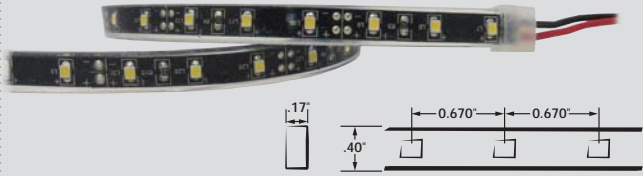

Watertight Flexible LED Linear Light: