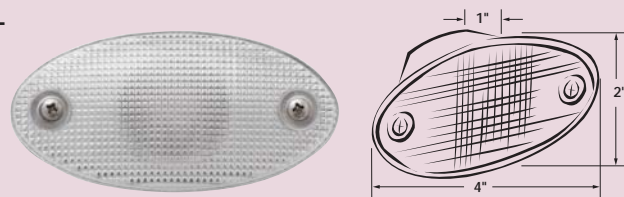

ITEM NUMBER	DESCRIPTION	BULB NUMBER	CUTOUT	WATTAGE	VOLTAGE	AMP DRAW	CASE QTY
80495	Oval Courtesy Light	168-BULB	1.5"	4.20	12V	0.35	100
80495-1	Clear Replacement Lens	[N/A]					
80495-2	Red Replacement Lens	[N/A]					

168 Wedge Base Style LED Replacement Bulb

- .5 watt 168 style wedge base LED
- Replaces standard type 168 or 94 wedge type bulbs
- 12-14V for use in 12V systems
- Use to transform ITC 81330 & 80495 to LED
- Reduces power consumption by 80%