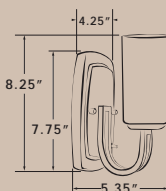

Decorative Lighting

Mirage™ Traditional Vanity Light

- Rectangle back plate with a raised center
- Bulb holders are slightly recessed to reduce depth
- Includes bulbs** and on/off switch

ITEM NUMBER	DESCRIPTION	FINISH	DIMENSIONS	DEPTH	LISTING	BULB	WATTAGE	AMP DRAW	CASE QTY
3445E-SA38100	Mirage Vanity Light	Brushed Nickel	16" X 3"	4"	CSA	39111 or 39112**	3.24	.81	6
3445E-SA78100		Antique Nickel							
3445E-SA58100		Truffle							
3445E-SA98100		Matte Black							

**At time of order, please specify bulb choice between 39111, white frosted bulb or 39112, clear glass bulb

Mirage Mission™ Series Large Pin Up Light

- Rectangular back plate with raised center
- Square mission style looped arm with minimalist cup
- Available with our round white alabaster glass (300) or our candle glass in dual frost (4385) or frost on the inside and clear on the outside (4380) and can be used with other large or blown glass options shown on pages 69 - 70
- Includes on/off switch and bulb

ITEM NUMBER	DESCRIPTION	FINISH	GLASS	DIMENSIONS	DEPTH	LISTING	BULB	WATTAGE	AMP DRAW	CASE QTY
3400F-S934XX000	Mission Large Pin Up Light	Brushed Nickel	300-4	4.375"W x 7.75"H	5.75"	CSA	921	18	1.5	6
3400F-S974XX000		Antique Nickel								
3400F-S954XX000		Truffle								
3400F-S994XX000		Matte Black								

Specification Key [Replace XX as indicated below]

XX = Glass Options

See Page 69 - 70 for Large or Blown Glass Selection

1.5 Watt Wedge Base LED Replacement Bulb

- Replaces wedge base incandescent bulbs
- Replaces ITC Bulbs: 912 BULB and 921 BULB
- 10-14V for use in 12V systems
- Reduces power consumption by 80%
- Same color and light output as ITC overhead lighting
- MacAdam Ellipse color binning - color differences between fixtures guaranteed to be undetectable to the human eye.