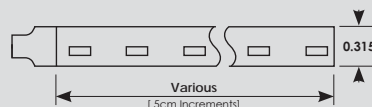

Janus™ Side Emitting Flexible LED Linear Light

- Available in blue and cool white. Red & warm white color options available by special order.
- Side emitting illumination perfect for unique applications where forward facing led flexible light will not work.
- 5 meter rolls, custom lengths at 5cm increments
- 50,000 hours of estimated life
- Innovative connector system allows for simple installation across virtually any application
- Easy to install adhesive backing for quick and durable installation
- Uses 3M high performance non-woven double coated tape
- Maximum run length: 16.4 ft (5M)

Side Emitting Flexible LED Linear Light: