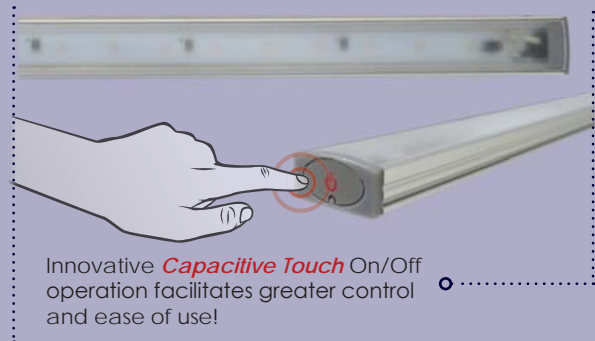

ITEM NUMBER	DESCRIPTION	LED COLOR TEMPERATURE	WATTAGE	VOLTAGE	AMP DRAW	LUMENS	CASE QTY
690261F16.30.12	Touch Switch LED Under Cabinet Task Light	3000K	6 W	12V	0.45 A	330 LM	Sold Individually

Linear LED Utility Light

- 16" linear light, perfect for storage compartment, engine room or under cabinet lighting applications
- Frosted lens creates an even diffused pool of illumination
- LED technology offers a long fixture life and greatly reduced power consumption
- Ultra low profile fixture, less than 1/2" thick
- Warm white 3000K LED color temperature
- Simple clip mount installation
- QAI listed for RV applications