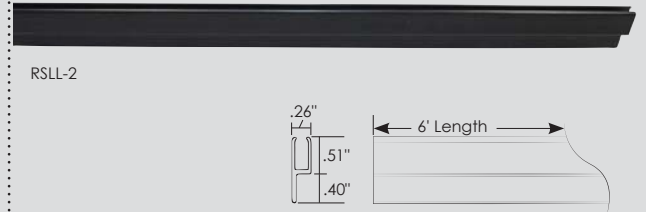

Mounting Channel: .....