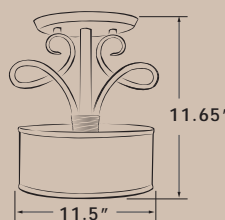

ITEM NUMBER	DESCRIPTION	FINISH	DIMENSIONS	LISTING	BULB	WATTAGE	AMP DRAW	CASE QTY
34300-US9XXEY00	Savannah Drum Shade Dinette/Pendant	Matte Black	11.5" W X 11.65" H	CSA	39111	26	2.16	4

Specification Key [Replace XX as indicated below]

XX = Shade Options

See Page 72 for Shade Selection

Savannah™ Pin Up Light

- Beautifully complements the Savannah series and the shade can face up or down.
- Built with metal tubing, the light has a flowing, ornate design
- Shade is sold separately (410-0000-XX) and available in champagne or copper and can be found on page 71
- Also works well with large and blown glass options on pages 69-70
- Includes one bulb