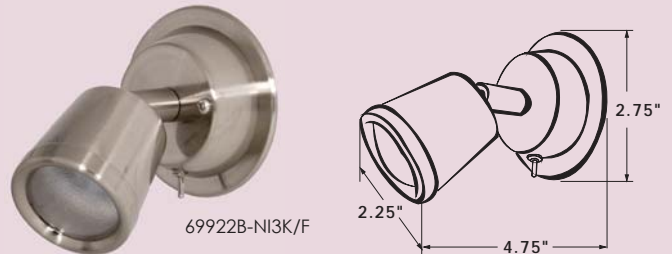

ITEM NUMBER	DESCRIPTION	LED COLOR TEMPERATURE	LUMENS	FINISH	WATTAGE	VOLTAGE	AMP DRAW	CASE QTY
69922B-NI3K/F	Reading Light	3000K	150	Brushed Nickel	3.2	10-14V	0.24	40
69922B-CH3K/F				Chrome				

LED Radiance™ Reading Light

- Directional reading light with ambient lighting
- 8 warm white LED insert bulb
- High quality fixture with 360° light output
- Convex glass lens
- On/off toggle switch