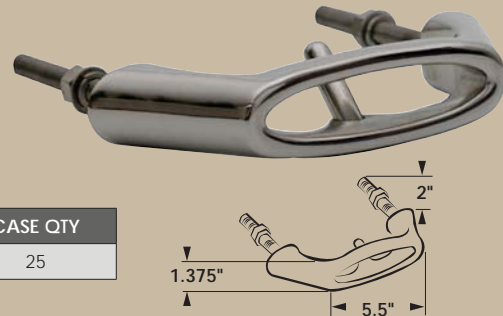

Ski Tows & Hatch Pins

Our solid stainless steel ski tows have been a favorite of our customers for many years. The form and function provides for years of skiing pleasure.

Classic Ellipse Transom Mount Ski Tow

- 316 polished investment cast stainless steel
- Includes mounting hardware
- Patent number 5615631

ITEM NUMBER	DESCRIPTION	MATERIAL	CASE QTY
84500	Elliptical Ski Tow - Stand Alone	316 Stainless	25