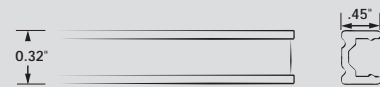

Connector System: