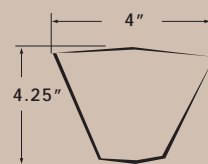

4385 GLASS

4380 GLASS

2089-AM

2089-CM

ITEM NUMBER	GLASS CODE (REPLACE XX)	DESCRIPTION	GLASS SHAPE	FINISH	DIMENSIONS	
300 GLASS	42	Large Glass Options	Tumbler Shape	White Alabaster	4" top diam. x 4.5" H	
300-8 GLASS	4H			Bisque Alabaster		
300-9 GLASS	4J			Creamy Scale		
4240 GLASS	73		Large Bowl	White Alabaster	5.75" top diam. x 3" H	
4250 GLASS	72		Traditional Tulip	White Alabaster	4.5" top diam. x 3.75" H	
4250-7 GLASS	4A			Creamy Alabaster		
490-4 GLASS	4D		Square Glass	White Alabaster	4.25" top diam. x 4" H	
4380 GLASS	4E		Candle Glass		Frosted Inside, Clear Outside	2.75" top diam. x 5.25" H
4385 GLASS	4G				Double Frosted	
2089-AM	5N		Tumbler Shape		Amber Mosaic	4.65" top diam. x 5.43" H
2089-CM	5T	Clear Mosaic				