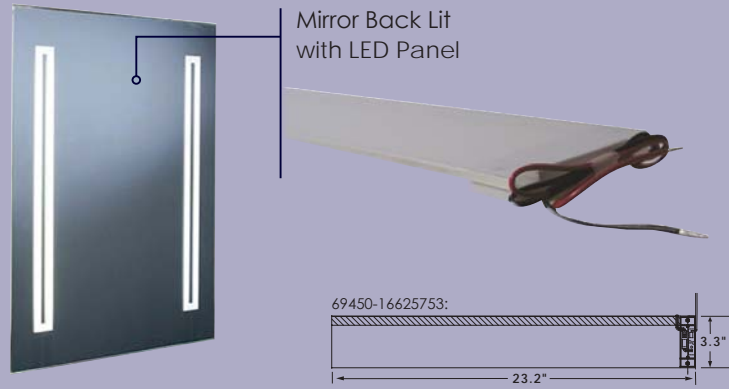

Utility Lighting

Expertly designed lighting fixtures that offer an attractive solution for your utility lighting applications.

LED Panel for Backlighting

- Ideal for backlighting mirrors
- Great source of ambient lighting
- ETL Listed
- Custom sizes available on orders of 10 or more