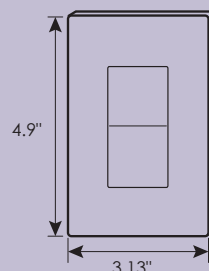

ITEM NUMBER	DESCRIPTION	SWITCH FINISH	HOUSING & FACEPLATE FINISH	FREQUENCY	MAX WATTAGE	VOLTAGE	MAX AMP DRAW	CASE QTY
21040W-WH	Wireless LED Dimmer	White	White	121 HZ	100 W Max	10-24 V	10 A Max [At 12 V]	6
21040B-NI		Black	Nickel					
21040B-BK		Black	Black					
21041	Wireless Receiver	White	[N/A]					

Digital Dimmer Switch

- LED compatible
- 12V DC 100 watt dimmer can handle up to 80 watts of draw
- Adjusts light output in a gradual transition from 15-100%
- 4 wire input/output for simple wiring
- Installation/wiring instructions available