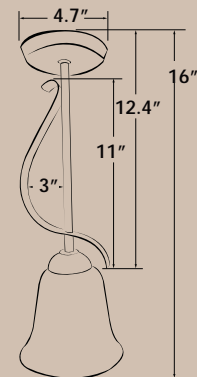

ITEM NUMBER	DESCRIPTION	FINISH	DIMENSIONS	DEPTH	LISTING	BULB	WATTAGE	AMP DRAW	CASE QTY
3455P-US3XX10Y0	Arabesque Pendant Light	Brushed Nickel	5" W x [Various]"H	Depth of Glass	CSA	912	18	1.5	6
3455P-US7XX10Y0		Antique Nickel							
3455P-US5XX10Y0		Truffle							
3455P-US9XX10Y0		Matte Black							

Specification Key [Replace XX and Y as indicated below]

XX = Glass Options | See Page 69 - 70 for Large or Blown Glass Selection

Y = Fixture Length | 1 = 11" | 2 = 12" | 3 = 13" | 4 = 14" | 5 = 15" | 6 = 16" | 7 = 17" | 8 = 18" | 9 = 19"