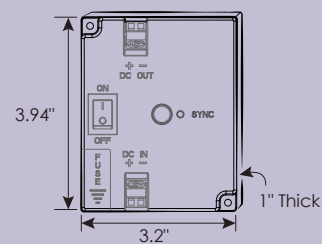

ITEM NUMBER	DESCRIPTION	SWITCH FINISH	HOUSING & FACEPLATE FINISH	FREQUENCY	MAX WATTAGE	VOLTAGE	MAX AMP DRAW	CASE QTY
21040W-WH	Wireless LED Dimmer	White	White	121 HZ	100 W Max	10-24 V	10 A Max [At 12 V]	6
21040B-NI		Black	Nickel					
21040B-BK		Black	Black					
21041	Wireless Receiver	White	[N/A]					

Digital Dimmer Switch

- LED compatible
- 12V DC 100 watt dimmer can handle up to 80 watts of draw
- Adjusts light output in a gradual transition from 15-100%
- 4 wire input/output for simple wiring
- Installation/wiring instructions available