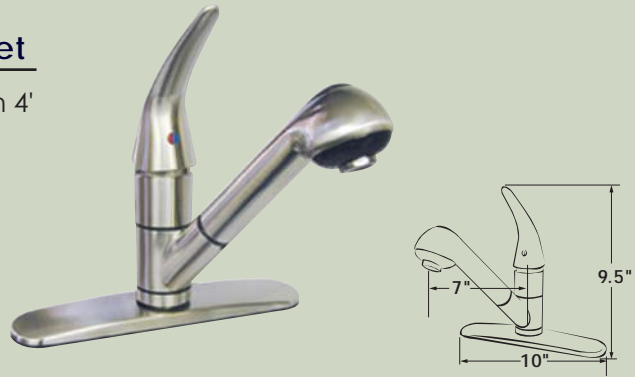

Dual Function Pull-Out Kitchen Faucet

- Contemporary faucet has pull-out spout with 4' stainless steel hose
- Spray/stream function on head
- Optional 8" escutcheon plate included
- Copper flexible risers
- Lead free

ITEM NUMBER	DESCRIPTION	FINISH/COLOR	FITTINGS	LISTINGS	MOUNTING HOLE SIZE	CASE QTY
97984FCH	Kitchen Faucet	Chrome	1/2" - 14NPS	CSA & IAMPO	1-1/2"	6
97984HEAD-NI	Replacement Spray Head	Brushed Nickel	[N/A]	[N/A]		[N/A]
97984HEAD-CH		Chrome				

Fold-Down Bar/Cockpit Faucet

- Folds and rotates to 1.5" overall height
- Ceramic disk technology
- Cast brass body, single function valve and spout (cold only).
- Available with ring handle or square handle insert
- Meets CASS 44 salt spray requirements for exterior marine use