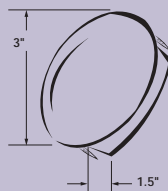

ITEM NUMBER	DESCRIPTION	LED COLOR TEMPERATURE	LUMENS	CUTOUT	LISTING	WATTAGE	VOLTAGE	AMP DRAW	CASE QTY
69231BNSWR	Watertight with Screw Mount	3000K	160	2.25" Min 2.5" Max	CSA	3.6	12V	0.26	100