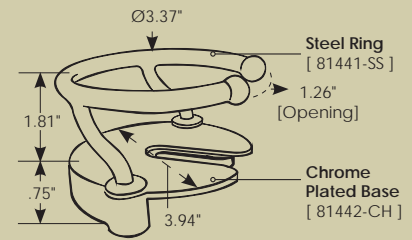

Stainless Steel Wine Holders

Add a unique and functional accent to your space with ITC's stainless steel wine holders. Available in single wine glass holder or our triple wine bottle holder.

Stainless Steel Wine Glass Holder

- Innovative and contemporary design to accent any space while preventing wine spills
- Wine glass holder available with or without wine holder base
- Base comes complete with protective padding to hold glass in place while nested
- Blue LED illuminated version available on single wine glass holder

ITEM NUMBER	DESCRIPTION	LED COLOR	FINISH	CASE QTY
81441-SS	Stainless Steel Ring	[N/A]	304 Stainless Steel	100
81442-CH	Chrome Plated Base		Chrome Plated	
81442CH-BL	Chrome Plated Base with Blue LED Illumination	Blue		

Stainless Steel 3-Bottle Wine Rack

- Innovative and contemporary design to accent any space while providing secure wine storage
- Corrosion resistant 304 stainless steel construction
- Mount against any fixed surface for secure wine storage!
- Designed to fit standard 2-7/8" diameter wine bottle
- 3/8-16 stud thread for simple and secure installation

ITEM NUMBER	DESCRIPTION	FINISH	CASE QTY
81443-3SS	3--Bottle Stainless Steel Wine Rack	304 Stainless Steel	100