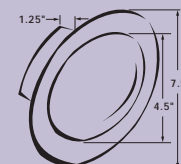

## Aurora™ Bezel Options

- Enhance the 4.5" Radiance Overhead with stylish bezel options
- Available in multiple finishes, these bezels add an extra element of design to any decor

Bezel Only

81232 series overhead with 81232AB-BEZEL