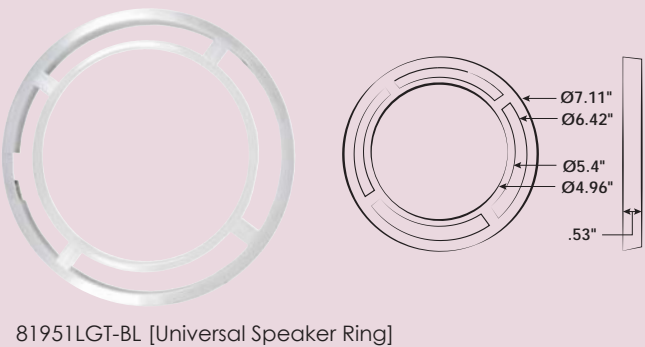

Use in conjunction with our Stainless Steel Speaker Cover for a dynamic finished look

ITEM NUMBER	DESCRIPTION	LED COLOR	LUMENS	WATTAGE	VOLTAGE	AMP DRAW	CASE QTY
81950LGT-BL	LED Illuminated Speaker Ring	Blue	90	1.8	10-14V	.15	12
81950LGT-63		6300K					
81951LGT-BL	Universal Speaker Ring	[See Details - Page 106]					
81950SS	SS Speaker Cover