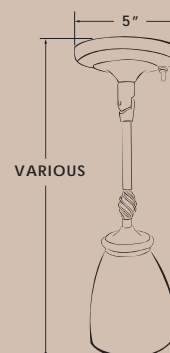

ITEM NUMBER	DESCRIPTION	FINISH	POST LENGTH	CUP STYLE	LISTING	BULB	WATTAGE	AMP DRAW	CASE QTY
3455M-UB3XX10YZ	Hinged Cage Series Pendant	Brushed Nickel	Various	Cage	CSA	921 or 69912B-3K	921: 18W 69912B-3K: 1.6W	921: 1.5A 69912B-3K: .13A	24
3455F-UB7XX10YZ		Antique Nickel							
3455F-UB5XX10YZ		Truffle							
3455F-UB9XX10YZ		Matte Black							

Specification Key [Replace XX, Y, and Z as indicated below]

XX = Glass Options	See Page 69 - 70 for Large or Blown Glass Selection
Y = Fixture Post Length	F = 5.3" | G = 7.3" | H = 9.3" | J = 11.3" | K = 13.3" | L = 15.3" | M = 17.3" | R = 19.3" | T = 22.3"
Z = Bulb Type	0 = 921 Incandescent Bulb | 1 = 69912B-3K LED Bulb