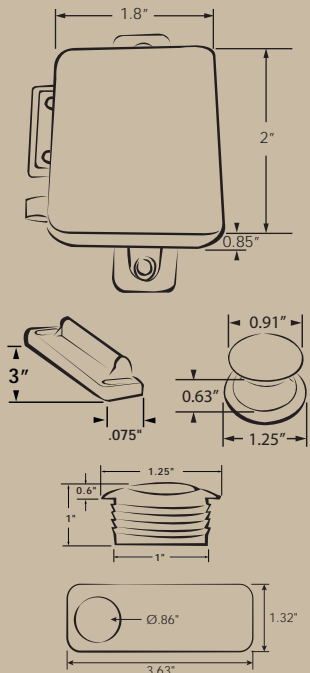

## Flush Drawer Pull

- Available in black or white
- Finely textured ABS
- Easy to install

ITEM NUMBER	DESCRIPTION	FINISH	DIMENSIONS	CUTOUT	CASE QTY
81390	Molded drawer pull	Black	2.375" x 2.375"	2"	100
81390-W		White			