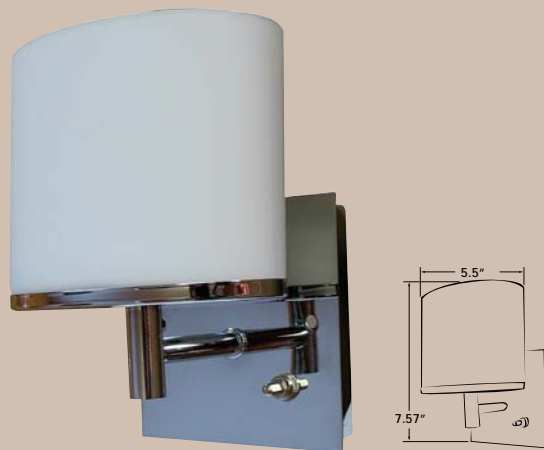

Cassini™ Series Pin Ups

Incorporate a bit of style to your interior with our Cassini™ series of pin up lights. These oval glass fixtures are unique, contemporary, and available with an optional side illumination feature to enhance any interior space.

Cassini™ Square Base Pin Up

- Beautiful contemporary fixture with oval glass and square back plate
- Oval Cassini glass globe included
- Complete with bulb and integral switch

ITEM NUMBER	DESCRIPTION	FINISH	GLASS	DIMENSIONS	BULB	WATTAGE	AMP DRAW	CASE QTY
3400N-SZ3761000	Cassini Square Base Pin Up	Brushed Nickel	Frosted White Oval Glass	5.5"W × 7.57"H × 5.68" Deep	921	18	1.5	6
3400N-SZ7761000		Antique Nickel						
3400N-SZ5761000		Truffle						
3400N-SZ9761000		Matte Black						

Cassini™ LED Oval Base Pin Up

- Beautiful contemporary fixture with oval glass and oval back plate
- Oval Cassini glass globe included
- Complete with LED bulb and integral switch
- Side illumination feature creates pleasing ambient accent lighting
- Includes LED bulb 69912B-3K