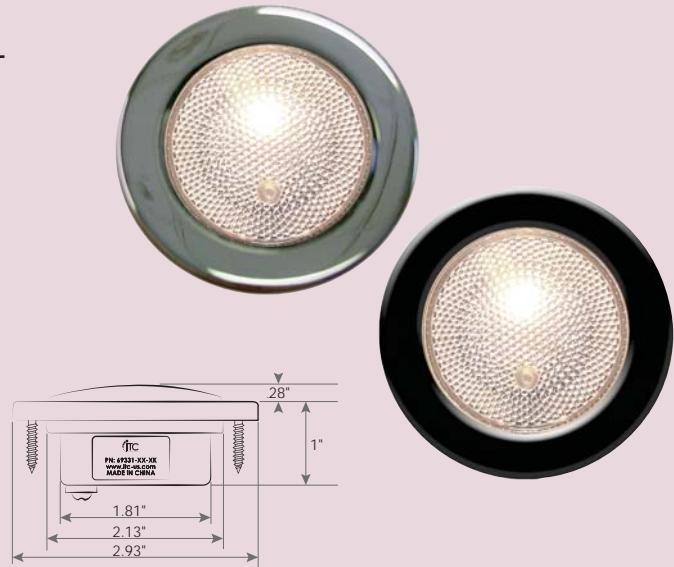

## LED Down Light

- Light directed downward
- Stylish stainless steel bezel
- Screw mount from front or nut mount from back
- Clear lens for maximum light output
- Light shines through reveal at top for added interest and accent lighting

## LED Baitwell Courtesy Light

- Internal mounting mechanism allows light to be directed straight or at a 15° angle
- Voltage protected for 10-14V
- Watertight bee's eye lens

ITEM NUMBER	DESCRIPTION	LED COLOR	LUMENS	CUTOUT	WATTAGE	VOLTAGE	AMP DRAW	CASE QTY
69300H-W	Small Courtesy Light	Cool White	3.5	0.75"	0.2	10-14V	0.017	50
69300H-A		Amber						
69300H-B		Blue						

## LED Push Lens Switch Courtesy Light

- Available with 3 or 9 LEDs
- 3 LED version is watertight and suitable for exterior use
- Simple push lens ON/OFF operation
- Prismatic lens for soft pleasing glow
- Easy screw installation with hidden fasteners
- Perfect solution for many marine and RV applications where a discrete switch is required on the light fixture
- LED technology fosters long life while reducing energy consumption
- 50,000 hour estimated life
- Mercury, Lead & UV free.