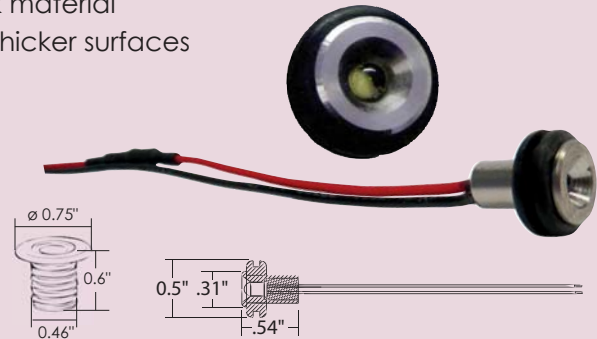

## LED Pin Light

- 60° beam angle for desired light direction
- Watertight - ideal for marine applications including bow rails, bimini tops, & accent lighting
- Gasket designed to mount in up to 12 gauge thick material
- Black and white bezels available for mounting in thicker surfaces