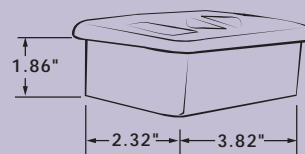

ITEM NUMBER	DESCRIPTION	FACE PLATE FINISH	INTERIOR & BUTTON FINISH	LISTING	MAX WATTAGE	VOLTAGE	MAX AMP DRAW	CASE QTY
21030-BKBNBK	Backlit LED Digital Dimmer	Black & Nickel Included	Black	CSA	100	10-24V	8.3 A @ 12V DC 4.16A @ 24V DC	50