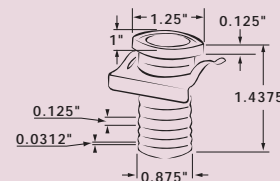

## LED Courtesy/Utility Light

- Compact light with four cool white LEDs
- Metal retaining clip allows for mounting without fasteners
- Grooved housing allows for light to be installed in various depth walls from 1/8" to 1-1/2" at intervals of 3/32"