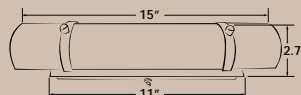

Wall Sconce Lighting

By design, wall sconces offer a contemporary look in a low profile fixture

Auburn™ LED Sconce/Vanity Light

- Contemporary fixture with textured frosted glass included
- Hang fixture vertically for sconce light applications or horizontally to fit vanity light applications.
- LED technology for reduced energy consumption and long life

Hang vertically for *sconce lighting* or horizontally for *vanity lighting* applications!