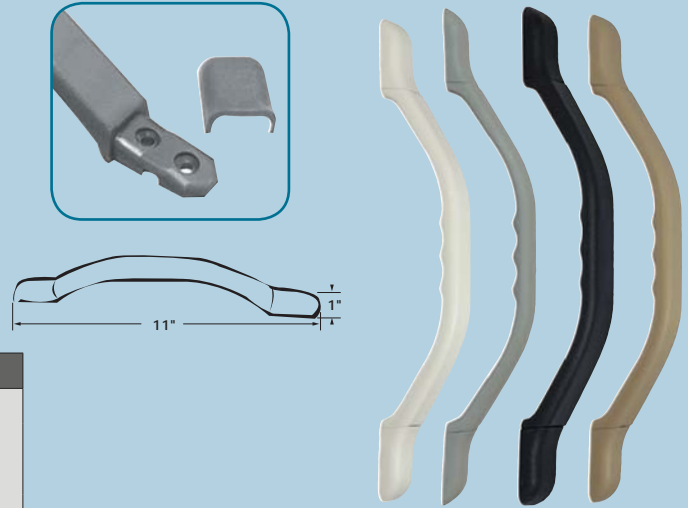

Molded, All-Weather Assist Handle

- Strong, textured poly plastic handle
- Available in black, gray, white, bright white and khaki
- Exterior finger grips
- Hidden fasteners provide a clean appearance

ITEM NUMBER	FINISH	LENGTH	CASE QTY
86400-4	Black	11"	100
86400-6	Gray		
86400-18	Khaki		
86400-19	Bright White		

Folding Assist Handle

A cleverly designed assist handle that can be opened for entry or exit and stowed tightly away during travel.

Stow & Go™ Folding Assist Handle

- Opens for assistance upon entering the RV and folds into a stowed position for traveling
- Ribbed & padded EVA padding provides comfort
- Available with hidden or exposed fasteners (see below)
- Available in faux stainless steel, black or white
- Provides over 7/8" door clearance
- Lighted option available - contact ITC for information.