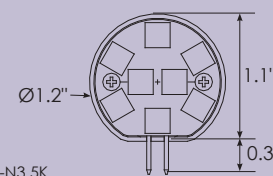

69385-N3.5K

69380-N3.5K

ITEM NUMBER	DESCRIPTION	LED COLOR TEMPERATURE	LUMENS	WATTAGE	VOLTAGE	AMP DRAW	CASE QTY
69380-N3.5K	Side Pin	3500K	120	2	10-28V DC	.16 @ 12V DC	Sold Individually
69380-N6K		6000K					
69385-N3.5K	Rear Pin	3500K					
69385-N6K		6000K					

1.5 Watt Wedge Base LED Replacement Bulb

- Replaces wedge base incandescent bulbs
- Replaces ITC Bulbs: 912 BULB and 921 BULB
- 10-14V for use in 12V systems
- Reduces power consumption by 80%
- Same color and light output as ITC overhead lighting
- MacAdam Ellipse color binning - color differences between fixtures guaranteed to be undetectable to the human eye.