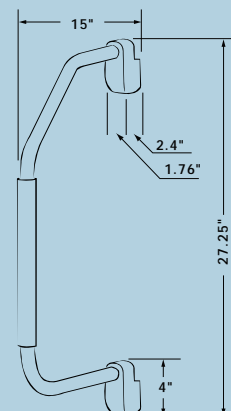

ITEM NUMBER	FINISH	FASTENERS	CASE QTY
86472-FSS/B	Faux Stainless	Hidden	36
86472-W/B	White		
86472-B/B	Black