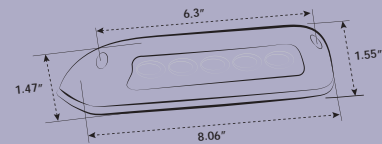

RV LED Exterior Flood Light

- Available in white, black, and chrome plated finish
- Surface Mount design for simple and convenient installation
- Downward directed light for more efficient illumination
- Brilliantly clear UV stable acrylic lens
- LED technology offers a reduced energy consumption and long fixture life
- Waterproof rating: IP66, for exterior applications
- Perfect for RV porch lighting or Toy Hauler ramp lighting applications

ITEM NUMBER	DESCRIPTION	LED COLOR TEMPERATURE	WATTAGE	VOLTAGE	AMP DRAW	LUMENS	CASE QTY
69710-WH-6.5K	RV LED Exterior Flood Light	6300K	6.72	10-14V	.5 [@ 13.6 V]	400 LM	40
69710-BK-6.5K							
69710-CH-6.5K							

Touch Switch LED Linear Under Cabinet Task Light

- 16" linear light, perfect for under cabinet and task lighting
- Frosted lens creates an even diffused glow
- LED technology offers a long fixture life and greatly reduced power consumption
- Ultra low profile fixture, less than 1/2" thick
- Capacitive touch switch technology
- Simple clip mount installation
- QAI listed for RV applications