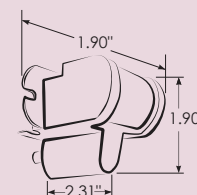

ITEM NUMBER	DESCRIPTION	FINISH / COLOR	LED COLOR TEMPERATURE	LUMENS	WATTAGE	VOLTAGE	AMP DRAW	CASE QTY
69560	LED Closet Light	Black	3500K	26	0.5	10-14V	.042	160