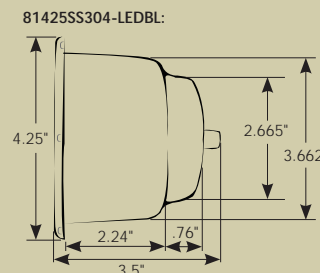

Stainless Steel Drink Holder with LED Illuminated Ring

- Available with blue LED
- High polished corrosion resistant stainless steel
- Standard 3.625" cutout
- Available with or without drain hole
- Watertight
- Noise reduction pad included