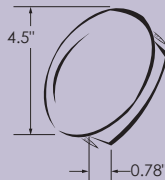

ITEM NUMBER	DESCRIPTION	LED COLOR	LUMENS	LED QTY	CUTOUT	LISTING	WATTAGE	VOLTAGE	AMP DRAW	CASE QTY
69240-21-3K	Spring Mount	3000K	340	21 LED	3.5"	CSA	8.3	12V	.61	30
69240NS-21-3K	Screw Mount									
69240-15-3K	Spring Mount		260	15 LED						
69240NS-15-3K	Screw Mount									
420-00008	Replacement Lens	N/A								

Lexan Series LED Overhead Lighting

ITC's Lexan series of LED overhead lights are among some of the most efficient LED fixtures on the market today. Each fixture is equipped with a special thermal conductive plastic housing designed for maximum heat dissipation that protects and extends the life of the fixture's LEDs. Additionally, Lexan fixtures are finished with state-of-the-art lenses that provide an even diffused flow while maximizing the light output.