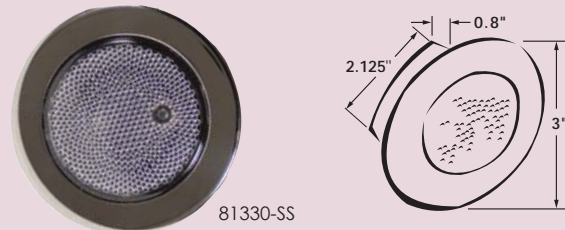

Incandescent Courtesy Lights

Courtesy lighting provides an easy lighting solution to tight areas where illumination is needed and desired. ITC's courtesy lighting products provide customers the illumination they desire with the quality engineering they can trust from ITC.

Push Lens Switch Courtesy Light

- Simple push lens for on/off operation
- Easy screw installation with hidden fasteners
- Designed for interior or exterior applications
- Optional LED bulb available

[Part Number 69393--XXX] See listing below

ITEM NUMBER	DESCRIPTION	BEZEL	BULB NUMBER	CUTOUT	WATTAGE	VOLTAGE	AMP DRAW	CASE QTY
81330-SS	Push Lens Switch	304 Stainless Steel	168-BULB	2.125"	5	12V	0.41	100
81330-B		Black						
81330-SS/BL	Push Lens Switch With Blue Incandescent Bulb	304 Stainless Steel	194BL-BULB					

Oval Courtesy Light

- Flush mount light with clear polycarbonate lens
- Chrome reflector improves light output
- Fully assembled for quick installation
- Mounting gasket, screws, & bulb included
- Optional LED bulb available

[Part Number 69393--XXX] See listing below