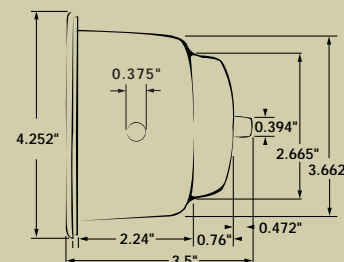

81423SSLGTB

ITEM NUMBER	DESCRIPTION	STAINLESS GRADE	CUTOUT	CASE QTY
81420SSLGTB	Straight drink holder with blue LED light installed in side	316	3.625"	100
81420SSLGTW	Straight drink holder with white LED light installed in side			
81423SSLGTB	Stepped drink holder with nipple and blue LED light installed in side	304	3.625"	100
81423SSLGTW	Stepped drink holder with nipple and white LED light installed in side			
81421-PAD	Replacement Adhesive Pad [For 81421 & 81423 Drink Holders]			
530-00001	Replacement Adhesive Pad [For 81420 Drink Holder]		[ N/A ]	