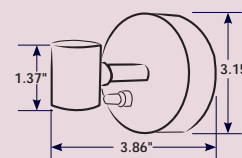

Directional Glass Shaded Reading Light LED Night Light Combo

- Compact light with swivel head
- Can be used with any of our small or mid-sized glass options on page 68
- LED courtesy light emits from bottom of fixture for added safety night lighting

ITEM NUMBER	DESCRIPTION	FINISH / COLOR	BULB NUMBER	WATTAGE	VOLTAGE	AMP DRAW	LISTING	CASE QTY
69704B-CH/XX	Directional Reading Light with LED	Chrome	912 BULB	12	12v	1	CSA	12
69704B-NI/XX		Brushed Nickel						
69704B-BR/XX		Brass