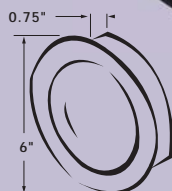

Corona™ LED Overhead Light

- Available with white, black, or stainless steel bezel
- Available in warm white 3000K or cool white 6500K LED color temperature
- Perfect solution for wet applications like showers or bathrooms.
- Power saving LED Technology
- Fully sealed and watertight
- 50,000 hour estimated life
- Frosted glass lens for a pleasing diffused glow
- Simple screw mount installation
- Mercury, Lead & UV free.

ITEM NUMBER	DESCRIPTION	BEZEL FINISH	CUTOUT	LED QTY	COLOR TEMPERATURE	LUMENS	WATTAGE	VOLTAGE	AMP DRAW	CASE QTY
69235W-09-3K	Corona™ LED Overhead Light	White	3.5"	9	3000K	150 Lm	3.2 W	12 V	0.27 A	12
69235B-09-3K		Black								
69235SS-09-3K		Stainless Steel								
69235BS-09-3K		Brushed Stainless								
69235W-09-6K		White			6300K					
69235B-09-6K		Black								
69235SS-09-6K		Stainless Steel								
69235BS-09-6K		Brushed Stainless