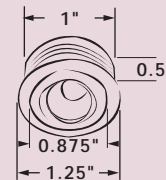

ITEM NUMBER	DESCRIPTION	LED COLOR TEMPERATURE	LUMENS	FINISH	CUTOUT	WATTAGE	VOLTAGE	AMP DRAW	CASE QTY
69500-3K	Small Courtesy Light	3000K	2.58	[N/A]	3/4"	0.5	12V	.042	24
69500-6K		6300K							
69500-A		Amber	[N/A]			.06		.02	
69500-B		Blue							
69501A-CH	Aesthetic Collar	[N/A]	[N/A]	Chrome	1"	[N/A]	[N/A]	[N/A]	
69501A-NI				Nickel					
69501A-W4				White					

LED Courtesy/Utility Light

- Compact light with four cool white LEDs
- Metal retaining clip allows for mounting without fasteners
- Grooved housing allows for light to be installed in various depth walls from 1/8" to 1-1/2" at intervals of 3/32"