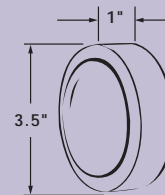

Surface Mount Radiance™ Overhead Light

- Patented 10 watt halogen overhead fixture in a brushed nickel finish
- Surface mount with twist-lock glass installation
- Soft, powerful glow

ITEM NUMBER	DESCRIPTION	GLASS	LISTING	BULB NUMBER	WATTAGE	AMP DRAW	CASE QTY
81227-NI	Surface Mount Overhead Light	Frosted	CSA	819-BULBS 12V	10	0.83	100

Aurora™ Bezel Options

- Enhance the 4.5" Radiance Overhead with stylish bezel options
- Available in multiple finishes, these bezels add an extra element of design to any decor