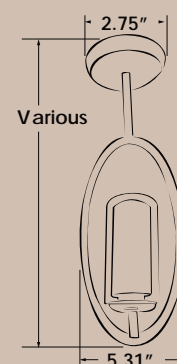

ITEM NUMBER	DESCRIPTION	FINISH	DIMENSIONS	LISTING	BULB	WATTAGE	AMP DRAW	CASE QTY
3455F-UP3~~XX~~10~~Y~~0	Cartesian Pendent Light	Brushed Nickel	5.3" W x [Various]"H	CSA	912	18	1.5	6
3455F-UP7~~XX~~10~~Y~~0		Antique Nickel						
3455F-UP5~~XX~~10~~Y~~0		Truffle						
3455F-UP9~~XX~~10~~Y~~0		Matte Black						

Specification Key [Replace XX and Y as indicated below]

XX = Glass Options | See Page 69 - 70 for Large or Blown Glass Selection

Y = Fixture Length | 1 = 12" | 2 = 13" | 3 = 14" | 4 = 15" | 5 = 16" | 6 = 17" | 7 = 18" | 8 = 19" | 9 = 20"