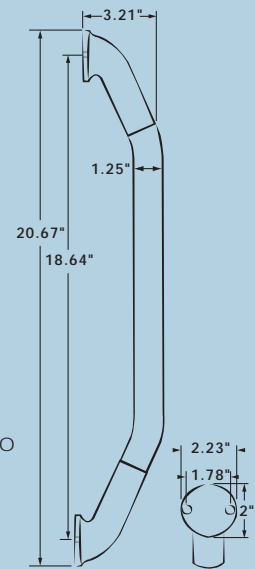

Illumagrip® Assist Handles

An innovation in assist handles - The IllumaGrip® is available straight or formed and can be LED lit for aesthetic and safety enhancement.

Formed IllumaGrip® Assist Handle

- 20" Long with 1.25" diameter solid acrylic
- 1.25" diameter acrylic features embedded highly reflective lines
- Available with brushed or highly polished end caps in 304 stainless steel
- Choose your handles lit or unlit
- Customized screen printing available*
- End cap each has two mounting holes
- Pull testing exceeds 400 pounds
- Covered under patent # 6592240 & 7374319

Shown with polished stainless end caps

86433-SS/OO

Lighted Handle Options:

ITEM NUMBER	END CAPS	LENGTH	CASE QTY
86433-SS/CL	Polished Stainless	20"	12
86433-BS/CL	Brushed Stainless		

Unlighted Handle Options:

ITEM NUMBER	END CAPS	LENGTH	CASE QTY
86433-SS/OO	Polished Stainless	20"	12
86433-BS/OO	Brushed Stainless		

* For information on the customized screen printing, please contact ITC

IllumaGrip® III Assist Handle

- Various lengths available - 13", 18", 24" & 34.75"
- 1.25" diameter acrylic features embedded highly reflective lines
- Available with brushed or highly polished end caps in 304 stainless steel
- Choose your handles lit or unlit
- Customized screen printing available*
- End cap each has two mounting holes
- Pull testing exceeds 400 pounds
- Covered under patent # 6592240 & 7374319

Handle Item #	A	B
86436-XX/YY-12	3.5	13
86436-XX/YY-18	8.5	18
86436-XX/YY-24	14.5	24
86436-XX/YY-34.75	25.25	34.75