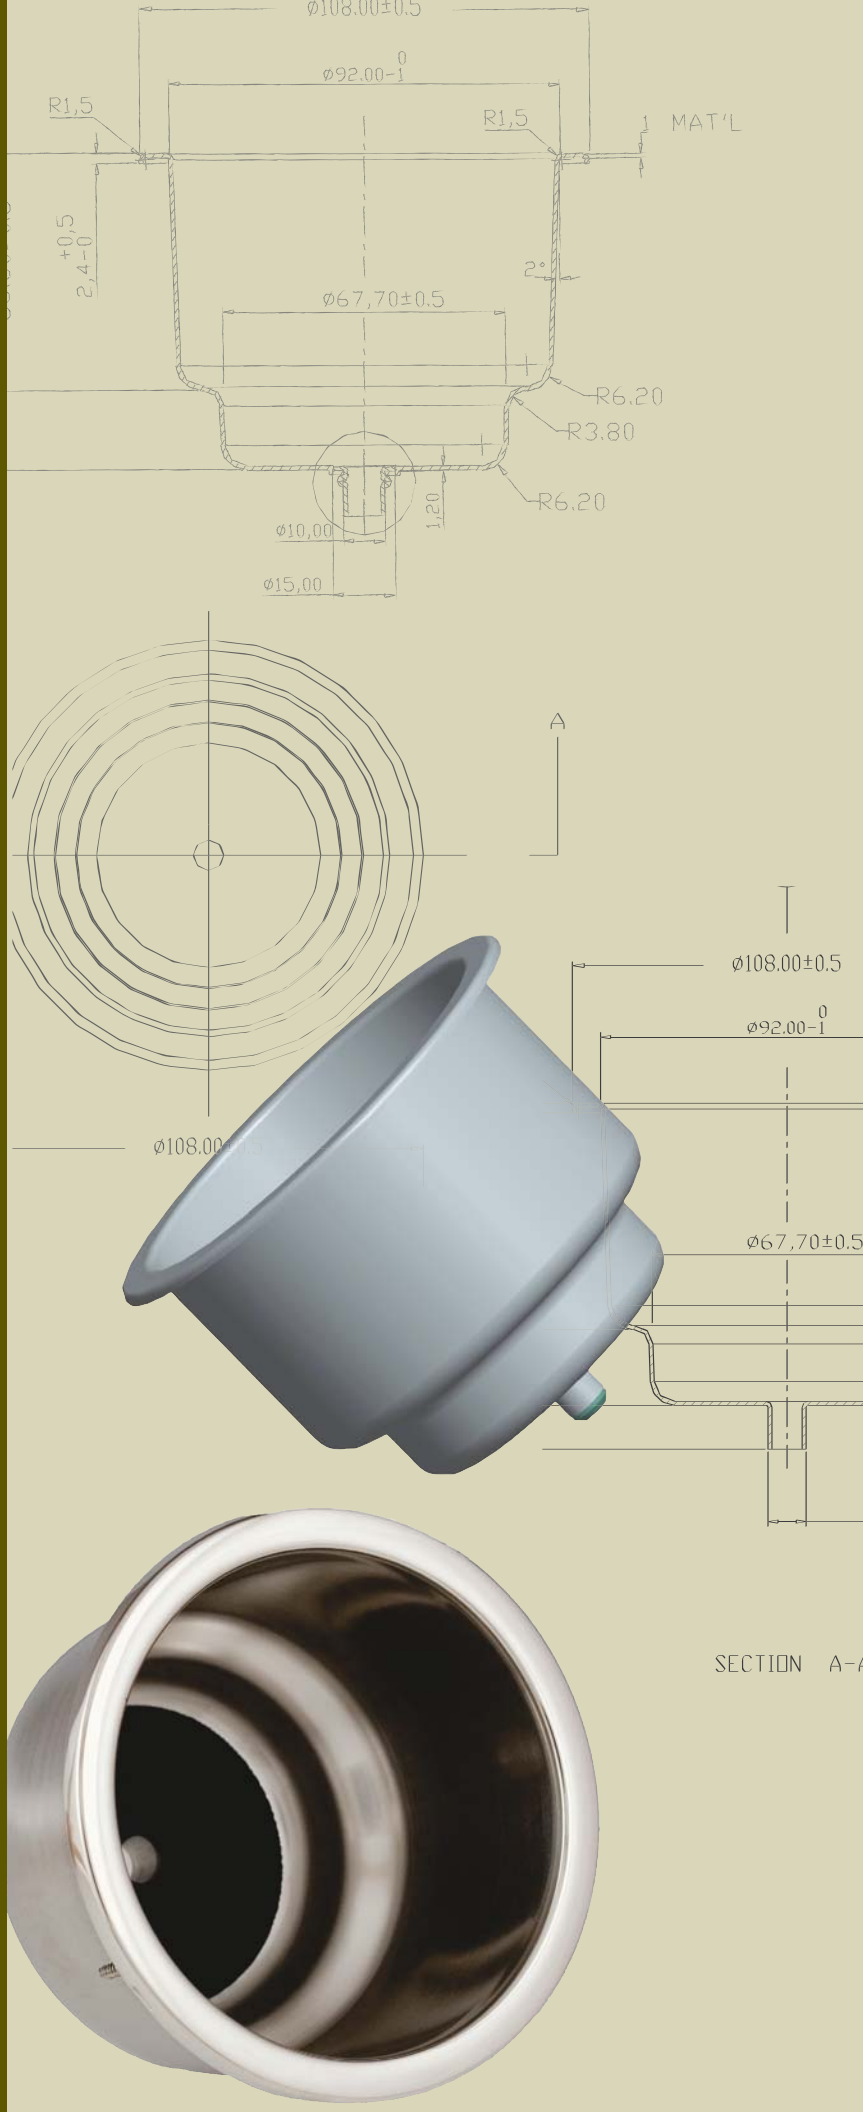

DRINK HOLDERS