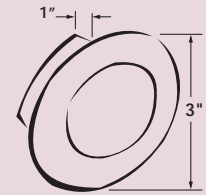

ITEM NUMBER	DESCRIPTION	FINISH	LED COLOR	LUMENS	CUTOUT	WATTAGE	VOLTAGE	AMP DRAW	CASE QTY
69660SS-RBW	Tricolor Light	316 Stainless Steel	Cool White, Red and Blue	20	2"	White 0.46W Red & Blue 0.26W	10-14V	White: 0.038A Red & Blue: 0.022A	100
69660W1-RBW		White							

NOTE: 24V version available by special order! - Contact ITC Sales for availability information.

LED Down Light

- Light directed downward
- Stylish stainless steel bezel
- Screw mount from front or nut mount from back
- Clear lens for maximum light output
- Light shines through reveal at top for added interest and accent lighting