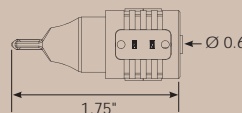

1.5 Watt Wedge Base LED Replacement Bulb

- Replaces wedge base incandescent bulbs
- Replaces ITC Bulbs: 912 BULB and 921 BULB
- 10-14V for use in 12V systems
- Reduces power consumption by 80%
- Same color and light output as ITC overhead lighting
- MacAdam Ellipse color binning - color differences between fixtures guaranteed to be undetectable to the human eye.