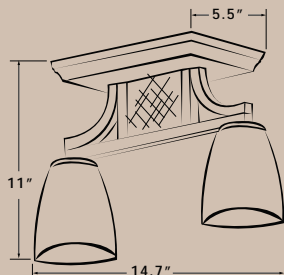

ITEM NUMBER	DESCRIPTION	FINISH	DIMENSIONS	DEPTH	CUP	LISTING	BULB	WATTAGE	AMP DRAW	CASE QTY
3430F-ST3XXH000	Infinity Dinette Light	Brushed Nickel	5.5" W x 14.7" H	11"	Minimalist	CSA	912	36	3	6
3430F-ST7XXH000		Antique Nickel								
3430F-ST5XXH000		Truffle								
3430F-ST9XXH000		Matte Black								

Specification Key [Replace XX as indicated below]

XX = Glass Options

See Page 69 - 70 for Large or Blown Glass Selection