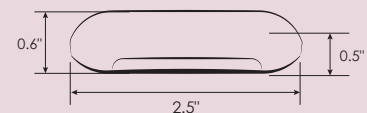

ITEM NUMBER	DESCRIPTION	FINISH	LED COLOR TEMPERATURE	LUMENS	WATTAGE	VOLTAGE	AMP DRAW	CASE QTY
69310-SS-30	LED Wall Wash Courtesy Light	316 Stainless Steel	3000K	10	.18	12	0.015	12
69310-SS-BL			Blue					
69310-BK-30		Black	3000K