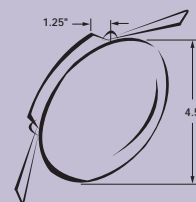

ITEM NUMBER	DESCRIPTION	GLASS	LISTING	CUTOUT	BULB NUMBER	WATTAGE	VOLTAGE	AMP DRAW	CASE QTY
81232	Spring Clip Mount	Frosted	CSA	3.5"	88002	20	12V	1.67	40
81232ALB		Alabaster							
81232-NS	Screw Mounting Fixture	Frosted							
81232-LENS	Replacement Lens								
81232ALB-LENS	Alabaster Replacement Lens	Alabaster	n/a						200