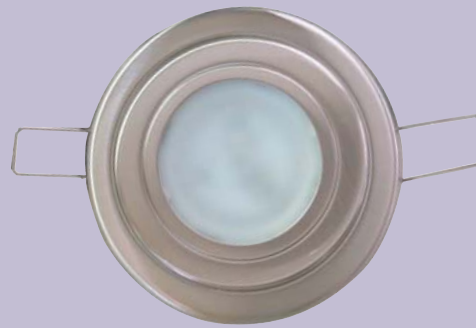

Décor™ LED Cluster Overhead Light

- 9 warm white LED cluster
- Solid brass housing plated in nickel or chrome
- Frosted glass lens
- Soft light with pleasing glow
- Warm white 3000K or cool white 6300K color options available
- Patent number 6,454,439

69926B-NI3K/F

ITEM NUMBER	DESCRIPTION	FINISH	LED COLOR TEMPERATURE	LUMENS	LISTING	CUTOUT	WATTAGE	VOLTAGE	AMP DRAW	CASE QTY
69926B-NI3K/F	Flush Mount Overhead	Brushed Nickel	3000K	120	CSA	2.5"	3.2	12V	0.24	100
69926B-CH3K/F		Chrome								
69926B-NI6K/F		Brushed Nickel	6300K							

Décor™ LED Cluster Surface Mount Overhead Light

- 9 warm white LED cluster
- Solid brass housing plated in nickel or chrome
- Frosted glass lens
- Soft light with pleasing glow
- Warm white 3000K or cool white 6300K color options available
- Patent number 6,454,439