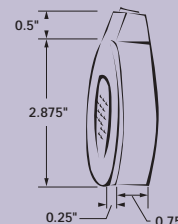

ITEM NUMBER	DESCRIPTION	FINISH	LISTING	BULB NUMBER	WATTAGE	VOLTAGE	AMP DRAW	CASE QTY
81295-BR	Switched Surface Mount Halogen	Brass	CSA	819-BULBS 12V	10	12V	0.83	100
81295-NI		Brushed Nickel						
81295-TF		Truffle