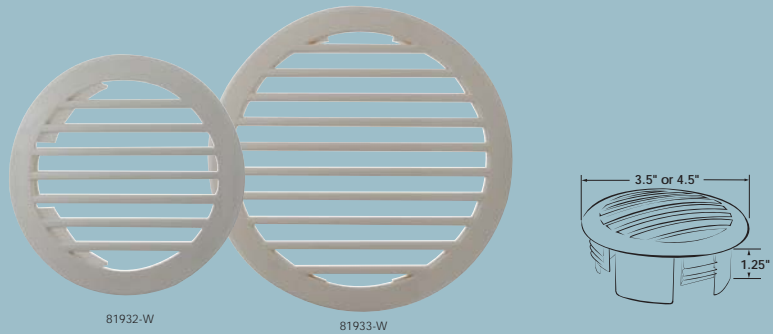

## Curved Air Flow Vent

- For use with 3" or 4" ducting
- Designed with aesthetics in mind for use when the vent will show
- Clean crisp white color with convex face
- Hose attachment system patent # 5,588,908