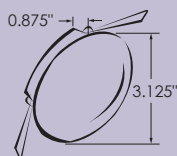

Halogen Overhead Lighting

ITC's overhead lighting enhances a space with quality light and clarity. Designed to fit multiple applications, our selection of overhead lighting helps capture the beauty of your RV or boat with style and design.

* All halogen overhead lighting is available in 24V as special order. Contact ITC for more information.

* All halogen overhead lighting is available with 12V or 24V Xenon bulb. Contact ITC for more information.

3" Radiance™ Overhead Light

- 10 watt patented overhead halogen with twist lock glass installation
- Cooler operating temperature than most halogens
- Soft, powerful glow
- No fasteners required for installation on most models
- New longer life halogen bulb
- Patent number 7,322,722

ITEM NUMBER	DESCRIPTION	GLASS	LISTING	CUTOUT	BULB NUMBER	WATTAGE	VOLTAGE	AMP DRAW	CASE QTY
81229	Standard Spring Clip Mount	Frosted	CSA	2.25"	819-BULBS 12V	10	12V	0.83	100
81230	Premium Spring Clip Mount								
81230NS	Screw Mount								
81230WR	Watertight Premium Spring Clip								
81229-ALB	Standard Spring Clip Mount	Alabaster							
81230-ALB	Premium Spring Clip Mount								
81230ALB-WR	Watertight Premium Spring Clip								
81230ALB-NSWR	Watertight Screw Mount								
81230-LENS	Frosted Replacement Lens		n/a						200
81230ALB-LENS	Alabaster Replacement Lens		n/a						200

*Standard Spring Mount (81229) requires a minimum of 1/8" (3.0mm) thick mounting surface.

4.5" Radiance™ Overhead Light

- 20 watt patented halogen overhead fixture with twist-lock glass installation
- No fasteners required for installation on most models
- Cooler operating temperature than most halogens
- New longer life halogen bulb
- Soft, powerful glow
- Patent number 7,322,722