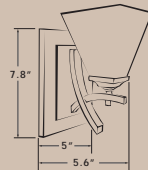

3400F-SG3429000