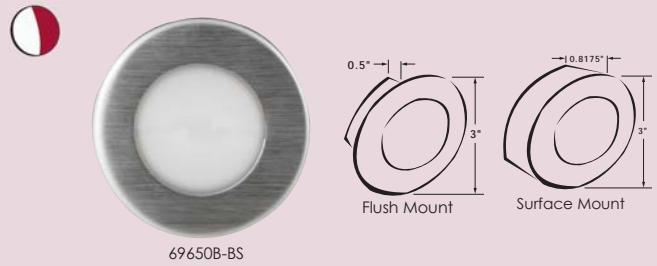

ITEM NUMBER	DESCRIPTION	FINISH	LED COLOR	LUMENS	CUTOUT	WATTAGE	VOLTAGE	AMP DRAW	CASE QTY
69650B-SS	Flush Mount	Polished Stainless	Cool White & Red	67	2"	1.5	13.6V	.1	50
69650B-BS		Brushed Stainless							
69650B-W1	Surface Mount	White			[N/A]				
69652B-W									
69650BZ-B	Bezel Only	Black	[N/A]						500
69650BZ-SS		Polished Stainless							
69650BZ-BS		Brushed Stainless							

NOTE: 24V version available by special order! - Contact ITC Sales for availability information.

LED Hardtop Light

- 6 white & 6 blue independently wired LEDs
- Watertight with diffused dome lens
- In conformance with FCC Part 18 (Noise & Interference)
- Requires 3 position switch (not included)