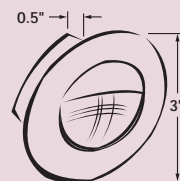

Flush Mount