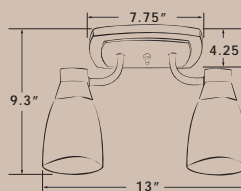

3410C-S95423000

ITEM NUMBER	DESCRIPTION	FINISH	DIMENSIONS	DEPTH	LISTING	BULB	WATTAGE	AMP DRAW	CASE QTY
3410C-S93XX3000	Marquis Two Arm Dinette	Brushed Nickel	13"W x 9.3"H	4.25"	CSA	921	36	3	6
3410C-S97XX3000		Antique Nickel							
3410C-S95XX3000		Truffle							
3410C-S99XX3000		Matte Black							

Specification Key [Replace XX as indicated below]

XX = Glass Options

See Page 69 - 70 for Large or Blown Glass Selection