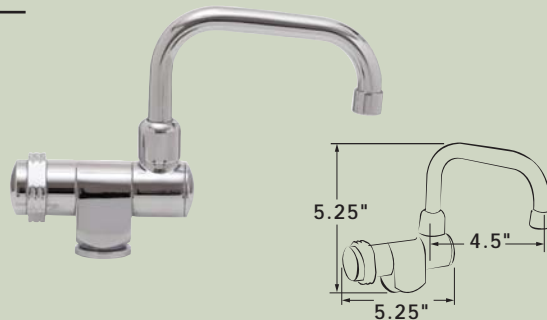

ITEM NUMBER	DESCRIPTION	FINISH/COLOR	FITTINGS	CERAMIC DISK	MOUNTING HOLE SIZE	CASE QTY
97260-3.5CP	3.5" Spout Fold Down Faucet	Chrome	1/2" - 14NPS	Yes	1"	12
97260-3.5SQCP	3.5" Spout Fold Down Faucet, SQ Handles					
97260-VALVE	Replacement Valve	N/A	N/A	N/A		N/A