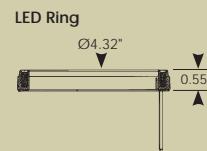

Stainless Steel Drink Holder with LED Illuminated Ring

- Available with blue LED
- High polished corrosion resistant stainless steel
- Standard 3.625" cutout
- Available with or without drain hole
- Watertight
- Noise reduction pad included