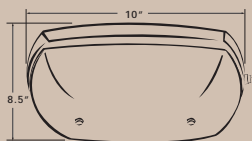

Decorative Lighting

Dinette Lighting

Our dinette lights offer style and size options to suit most needs

Ranch™ Dinette Light

- Rectangular dinette light suited for use with most interior designs
- Four bulbs and switch included
- White alabaster glass complements other alabaster used throughout

ITEM NUMBER	DESCRIPTION	FINISH	DIMENSIONS	LISTING	BULB	WATTAGE	AMP DRAW	CASE QTY
34400-SC3840R00	Ranch Dinette Light	Brushed Nickel	10" x 8.5"	CSA	912	72	6	4
34400-SC7840R00		Antique Nickel						
34400-SC5840R00		Truffle						
34400-SC9840R00		Matte Black						

Under Cabinet or Dinette Light

- Oval back plate with convex edges
- Glass available in white (4), creamy (7) or bisque (8) alabaster and creamy scale (9) - replace X in item number with number indicating desired glass
- Bulbs and switch included