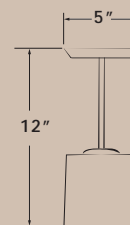

Decorative Lighting

Geo™ Series

The contemporary lines of the Geo series offer designers an entirely new look to their interiors. The sharp angles and square shades provide for a strong statement.

Geo™ Pin Up Light

- The small back plate shifts focus to the shade and angle of the light
- White fabric shade sold separately - details available on page 71
- Includes bulb and switch

ITEM NUMBER	DESCRIPTION	FINISH	DIMENSIONS	DEPTH	BULB	WATTAGE	AMP DRAW	CASE QTY
3400F-SX3 YY000	Geo Pin Up Light	Brushed Nickel	5" W x 7.28" W	8"	912	18	1.5	6
3400F-SX7 YY000		Antique Nickel						
3400F-SX5 YY000		Truffle						
3400F-SX9 YY000		Matte Black						

Specification Key [Replace YY as indicated below]

YY = Shade Options

See Page 71 for Geo Shade Information

Geo™ Pendant Light

- Our Geo pendant features the same square, floating back plate as the dinette
- White fabric shade sold separately - details available on page 71
- Bulb included

ITEM NUMBER	DESCRIPTION	FINISH	DIMENSIONS	DEPTH	LISTING	BULB	WATTAGE	AMP DRAW	CASE QTY
3455F-SX3 YY000	Geo Pendant Light	Brushed Nickel	5" W x 5" D	12"	CSA	912	18	1.5	6
3455F-SX7 YY000		Antique Nickel							
3455F-SX YY000		Truffle							
3455F-SX9 YY000		Matte Black							

Specification Key [Replace YY as indicated below]

YY = Shade Options

See Page 71 for Geo Shade Information

Geo™ Two Arm Dinette Light

- This two arm dinette features sharp angles
- White fabric shade sold separately - details available on page 71
- Includes two bulbs

ITEM NUMBER	DESCRIPTION	FINISH	DIMENSIONS	DEPTH	LISTING	BULB	WATTAGE	AMP DRAW	CASE QTY
3410F-SX3 YY000	Geo Two Arm Dinette Light	Brushed Nickel	15.35" W x 5" D	12"	CSA	912	36	3	6
3410F-SX7 YY000		Antique Nickel							
3410F-SX5 YY000		Truffle							
3410F-SX9 YY000		Matte Black							

Specification Key [Replace YY as indicated below]

YY = Shade Options

See Page 71 for Geo Shade Information