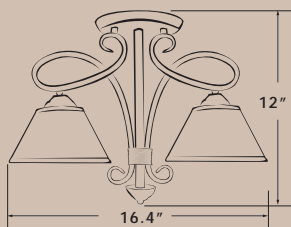

Savannah™ Two Arm Dinette Light

- For use over a dining area table
- Built with metal tubing with flowing, ornate design
- Flame resistant shades (410-0000-XX) are sold separately and available in champagne or copper and can be found on page 71
- Includes two bulbs

ITEM NUMBER	DESCRIPTION	FINISH	DIMENSIONS	LISTING	BULB	WATTAGE	AMP DRAW	CASE QTY
34100-US9XXEY00	Savannah Two Arm Pendant	Matte Black	16.4" W x 12" D	CSA	39111	26	2.167	4

Specification Key [Replace XX as indicated below]

XX = Shade Options

See Page 71 for Shade Selection

Savannah™ Drum Shade Dinette/Pendant Light

- For use over dining area table
- Built with metal tubing, the light has a flowing, ornate design
- Flame resistant shade (410-00004-XX) is sold separately and available in champagne or copper and can be found on page 72
- Includes bulbs