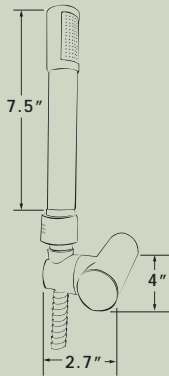

Contempo Kitchen/Galley Faucet With Pullout Sprayer

- Sleek lines for contemporary interiors
- Cast brass body with beautiful brushed nickel finish
- Contemporary stem handle
- Pullout sprayer in sleek, contemporary style to match
- Wall hook to hold sprayer included
- Stainless steel flexible risers
- 9" rise

ITEM NUMBER	DESCRIPTION	FINISH/COLOR	FITTINGS	CERAMIC DISK	MOUNTING HOLE SIZE	CASE QTY
97836-NI	Bath Faucet	Brushed Nickel	1/2" NPS	Yes	1.25"	8