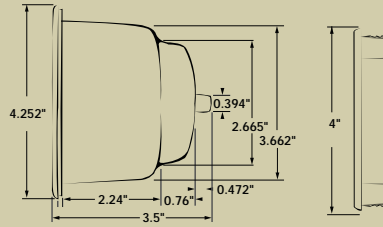

Ring Mount Stepped Stainless Steel Drink Holder

- 316 stainless steel
- Highly polished
- Ring mounts to deck, then drink holder attaches to ring with twist lock
- Available with standard noise reduction pad or cork pad on bottom
- Weep hole for drainage
- Allows easy access point and removal
- Patent# 7748678

ITEM NUMBER	DESCRIPTION	STAINLESS GRADE	CUTOUT	CASE QTY
81427SS304	Ring mount stepped drink holder	316	4"	100
81423-ELBOW	90° elbow for 3/8" drain tube	Plastic	[N/A]	
81421-PLUG	Molded plug for insertion into nipple			
81421-PAD	Replacement Adhesive Pad [For 81427 Drink Holder]		[N/A]	

Plastic Drink Holder

- Robust plastic housing
- simple 3-hole screw mount installation
- Choice of black or corrosion resistant 304 stainless steel bezel covers mounting hardware for finished look
- Standard 3.375" cutout
- Stepped cup to accommodate various drink sizes
- Complete with weep hole for proper drainage