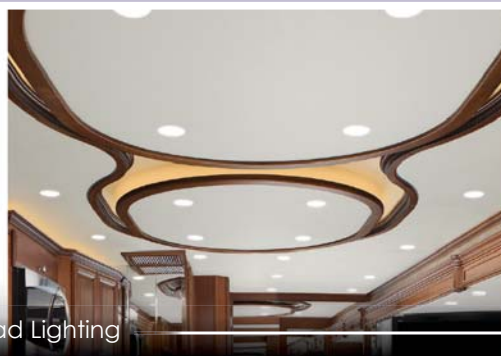

Radiance™ - Beautiful LED Overhead Lighting