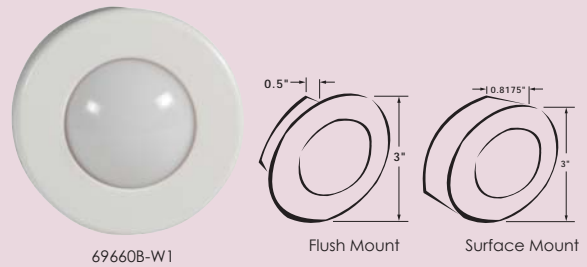

Round LED Hardtop/Spreader Light

- Complete with 6 white LEDs
- In conformance with FCC Part 18 (Noise & Interference)
- Watertight version available
- UL1500 listed for use in engine rooms
- Diffused dome lens
- Pillow optic lens prevents glare

ITEM NUMBER	DESCRIPTION	FINISH	CUTOUT	LED COLOR TEMPERATURE	LUMENS	WATTAGE	VOLTAGE	AMP DRAW	CASE QTY
69660B-SS	Hardtop/Spreader Light (Flush Mount)	Polished Stainless	2"	6300K	60	1.2	13.6V	.09	100
69660B-W1		White							
69662B-W1	Watertight Surface Mount	White	[N/A]						
69650BZ-B	Bezel Only	Black	[N/A]						500
69650BZ-SS		Polished Stainless							
69650BZ-BS		Brushed Stainless							

NOTE: 24V version available by special order! - Contact ITC Sales for availability information.

Night Vision LED Light

- 6 white & 6 red independently wired LEDs
- Watertight
- In conformance with FCC Part 18 (Noise & Interference)
- Diffused dome lens
- Requires 3 position switch (not included)
- UL1500 listed