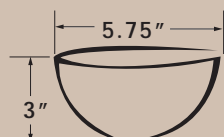

490-4 GLASS