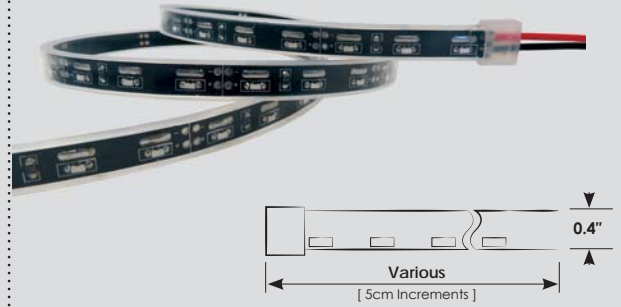

LEDA™ Watertight Side Emitting Flexible LED Linear Light

- Available in blue and cool white. Red & warm white color options available by special order.
- Side emitting illumination perfect for unique applications where forward facing led flexible light will not work
- Innovative connector system allows for simple installation across virtually any application
- 5 meter rolls, custom lengths at 5cm increments
- 50,000 hours of estimated life
- Watertight IP66 rated
- Maximum run length: 16.4 ft (5M)

Side Emitting Flexible LED Linear Light: .....