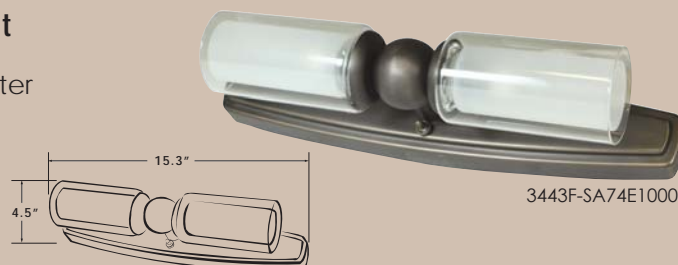

ITEM NUMBER	DESCRIPTION	FINISH	GLASS	DIMENSIONS	DEPTH	LISTING	BULB	WATTAGE	AMP DRAW	CASE QTY
3443F-SA34E1000	Mirage Dual Candle Vanity Light	Brushed Nickel	Frosted/ Clear Combination	3" x 15.3"	4.5"	CSA	921	36	3	6
3443F-SA74E1000		Antique Nickel								
3443F-SA54E1000		Truffle								
3443F-SA34G1000		Brushed Nickel	Dual Frost							
3443F-SA74G1000		Antique Nickel								
3443F-SA54G1000		Truffle