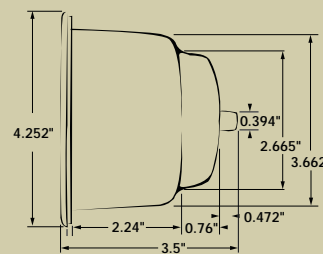

Stainless Steel Drink Holders

Our extensive line of stainless steel drink holders includes straight and stepped versions with installation options including tape mount, press fit, ring mount and are available with an optional blue or white LED accent light.

Stepped Bottom Stainless Steel Drink Holder

- 304 and 316 stainless steel
- Highly polished
- 3M closed foam tape under lip
- Stepped to accept various sized containers
- Includes secured noise reduction pad
- Available with and without 3/8" nipple for drain tube (not included)
- Optional 90° elbow for 3/8" drain tube attachment available
- Weep hole included, and a weep hole plug is available

ITEM NUMBER	DESCRIPTION	STAINLESS GRADE	CUTOUT	CASE QTY
81421SS-HP	Stepped drink holder with nipple	316	3.625"	100
81423SS	Stepped drink holder with nipple	304		
81423SS-HPNN	Stepped drink holder without nipple			
81423-ELBOW	90° elbow for 3/8" drain tube			
81421-PLUG	Molded plug for insertion into nipple	[N/A]	[N/A]	
81421-PAD	Replacement Adhesive Pad [For 81421 & 81423 Drink Holders]			[N/A]

LED Lit Stainless Steel Drink Holder

- 304 and 316 stainless steel
- Highly polished
- 3M closed foam tape under lip
- Includes white or blue LED light in side for use as a night light or courtesy light
- Includes secured noise reduction pad
- Available with a stepped bottom and 3/8" nipple for drain tube (not included) or flat bottom with weep holes