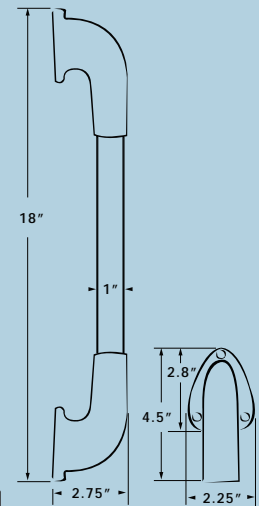

Economical IllumaGrip® Assist Handle

- 18" Long with 1" diameter solid acrylic
- Available with black or white end caps
- Cost-effective handle with high-end style
- Choose your handles lit or unlit
- Customized screen printing available*
- Pull testing exceeds 400 pounds
- Covered under patent # 6592240 & 7374319