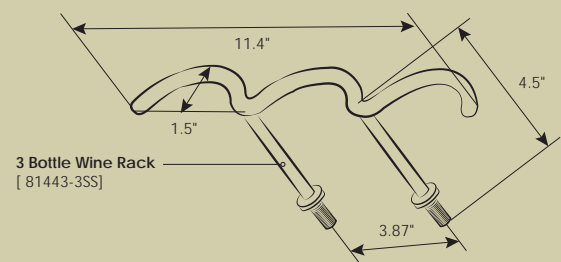

Stainless Steel 3-Bottle Wine Rack

- Innovative and contemporary design to accent any space while providing secure wine storage
- Corrosion resistant 304 stainless steel construction
- Mount against any fixed surface for secure wine storage!
- Designed to fit standard 2-7/8" diameter wine bottle
- 3/8-16 stud thread for simple and secure installation