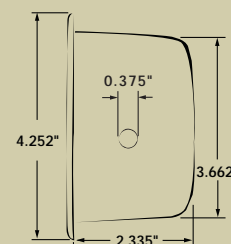

Stainless Steel Drink Holders

Our extensive line of stainless steel drink holders includes straight and stepped versions with installation options including tape mount, press fit, ring mount and are available with an optional blue or white LED accent light.

Stepped Bottom Stainless Steel Drink Holder

- 304 and 316 stainless steel
- Highly polished
- 3M closed foam tape under lip
- Stepped to accept various sized containers
- Includes secured noise reduction pad
- Available with and without 3/8" nipple for drain tube (not included)
- Optional 90° elbow for 3/8" drain tube attachment available
- Weep hole included, and a weep hole plug is available

ITEM NUMBER	DESCRIPTION	STAINLESS GRADE	CUTOUT	CASE QTY
81421SS-HP	Stepped drink holder with nipple	316	3.625"	100
81423SS	Stepped drink holder with nipple	304		
81423SS-HPNN	Stepped drink holder without nipple			
81423-ELBOW	90° elbow for 3/8" drain tube			
81421-PLUG	Molded plug for insertion into nipple	[N/A]	[N/A]	
81421-PAD	Replacement Adhesive Pad [For 81421 & 81423 Drink Holders]			[N/A]

LED Lit Stainless Steel Drink Holder

- 304 and 316 stainless steel
- Highly polished
- 3M closed foam tape under lip
- Includes white or blue LED light in side for use as a night light or courtesy light
- Includes secured noise reduction pad
- Available with a stepped bottom and 3/8" nipple for drain tube (not included) or flat bottom with weep holes