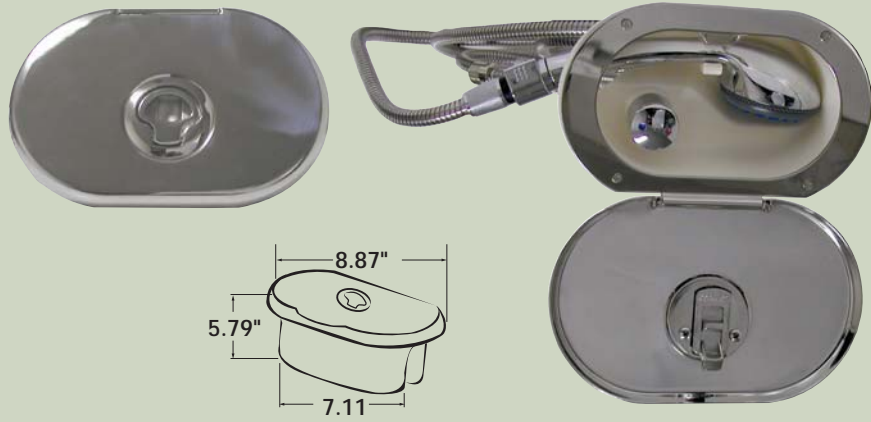

Hot & Cold Stainless Steel Shower

- Highly polished 316 stainless steel cover
- Complete with chrome plated sprayer
- Single control for hot/cold mixer function
- Southco latching door
- Stainless steel flexible risers