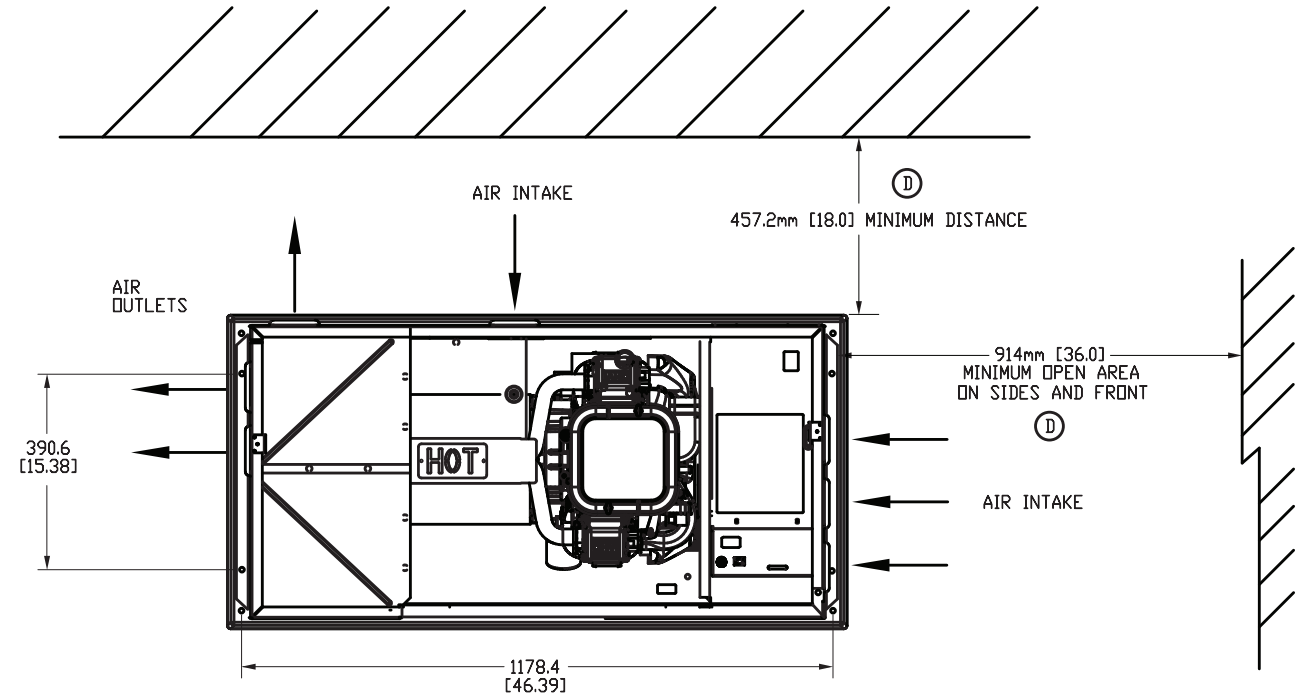

TRANSFER SWITCH
(IF SUPPLIED)

LIFTING HOLES 4
CORNERS

"DO NOT LIFT BY ROOF"

LEFT SIDE VIEW

FRONT VIEW

RIGHT SIDE VIEW

REAR VIEW

**ALL DIMENSIONS IN:
MILLIMETERS [INCHES]

DRAWING TITLE
HOME STANDBY GENERATOR
INSTALLATION DRAWING