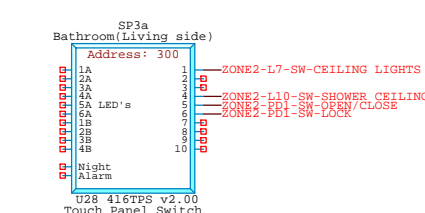

Input and Control

File: Renegade - 3300XM KOKOPELLI		
Customer: Renegade	Number: 1	Rev: 1.0
Wednesday, October 31, 2007 11:09		Page: 1 of 6