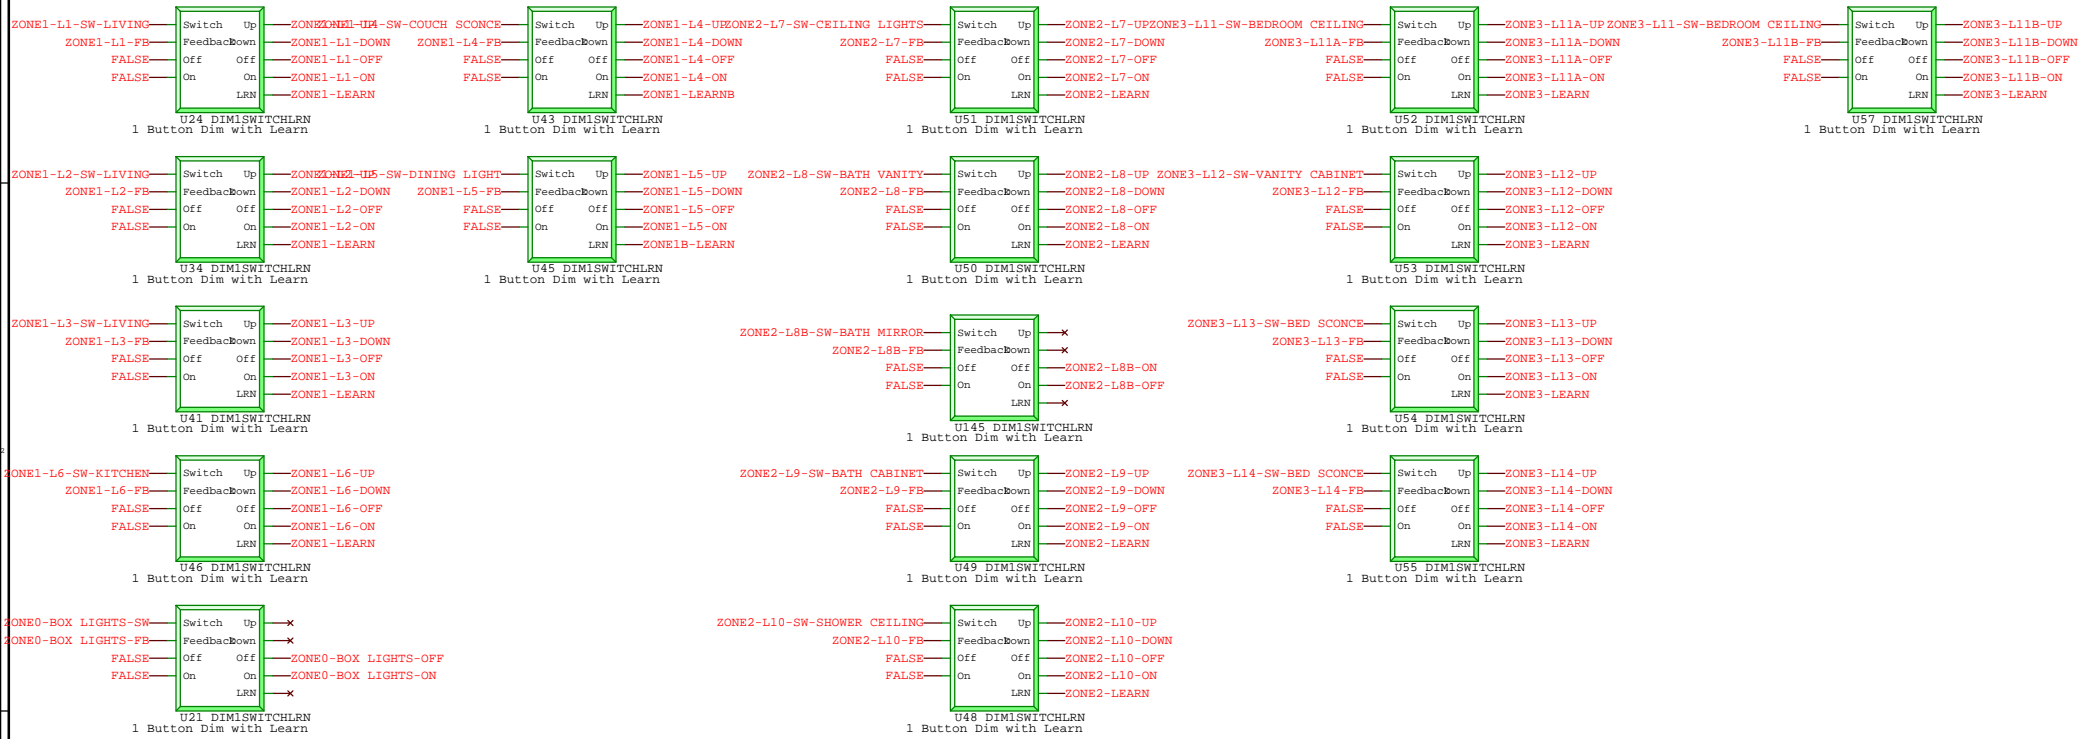

Lighting Dimmer Controls

Title: Renegade - 3300XM KOKOPELLI		
Customer: Renegade	Number: 1	Rev: 1.0
Wednesday, October 31, 2007 11:09		Page: 3 of 6