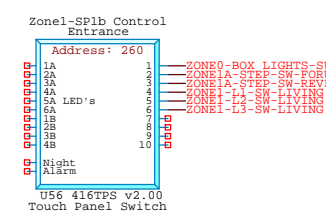

Input and Control

File: Renegade - 3300XM KOKOPELLI		
Customer: Renegade	Number: 1	Rev: 1.0
Wednesday, October 31, 2007 11:09		Page: 1 of 6