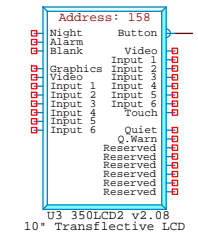

Input and Control

File: Renegade - 3300XM KOKOPELLI		
Customer: Renegade	Number: 1	Rev: 1.0
Wednesday, October 31, 2007 11:09		Page: 1 of 6