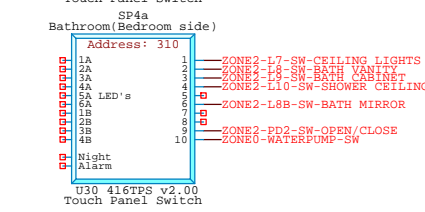

# Input and Control

File: <b>Renegade - 3300XM KOKOPELLI</b>		
Customer: <b>Renegade</b>	Number: <b>1</b>	Rev: <b>1.0</b>
Wednesday, October 31, 2007 11:09		Page: 1 of 6