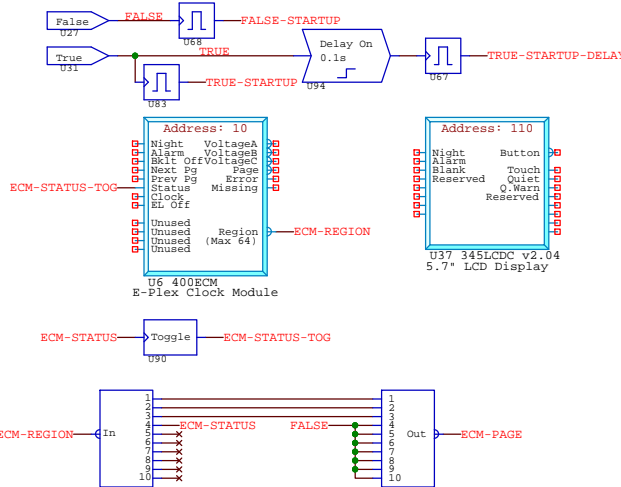

# Input and Control

File: <b>Renegade - 3300XM KOKOPELLI</b>		
Customer: <b>Renegade</b>	Number: <b>1</b>	Rev: <b>1.0</b>
Wednesday, October 31, 2007 11:09		Page: 1 of 6

# Output Loads

Title: <b>Renegade - 3300XM KOKOPELLI</b>		
Customer: <b>Renegade</b>	Number: <b>1</b>	Rev: <b>1.0</b>
Wednesday, October 31, 2007 11:09		Page: 2 of 6