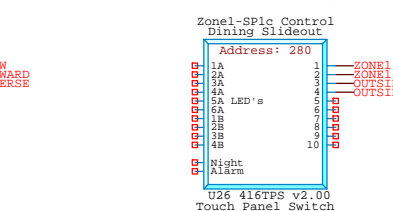

Input and Control

File: Renegade - 3300XM KOKOPELLI		
Customer: Renegade	Number: 1	Rev: 1.0
Wednesday, October 31, 2007 11:09		Page: 1 of 6