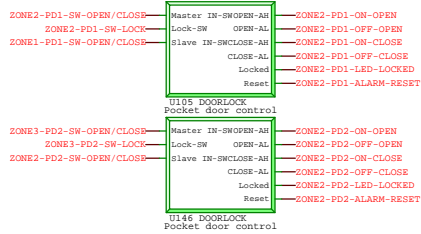

Output Loads

Pocket Door Controls

Lighting Dimmer Controls

Monitor/Sensors

- 1-Green/Black(Yellow)
- 2-Red
- 3-Green
- 4-White/Black(Purple)
- 5-Orange
- 6-Black
- 7-Red/Black(Brown)
- 8-White
- 9-Blue

Feedback