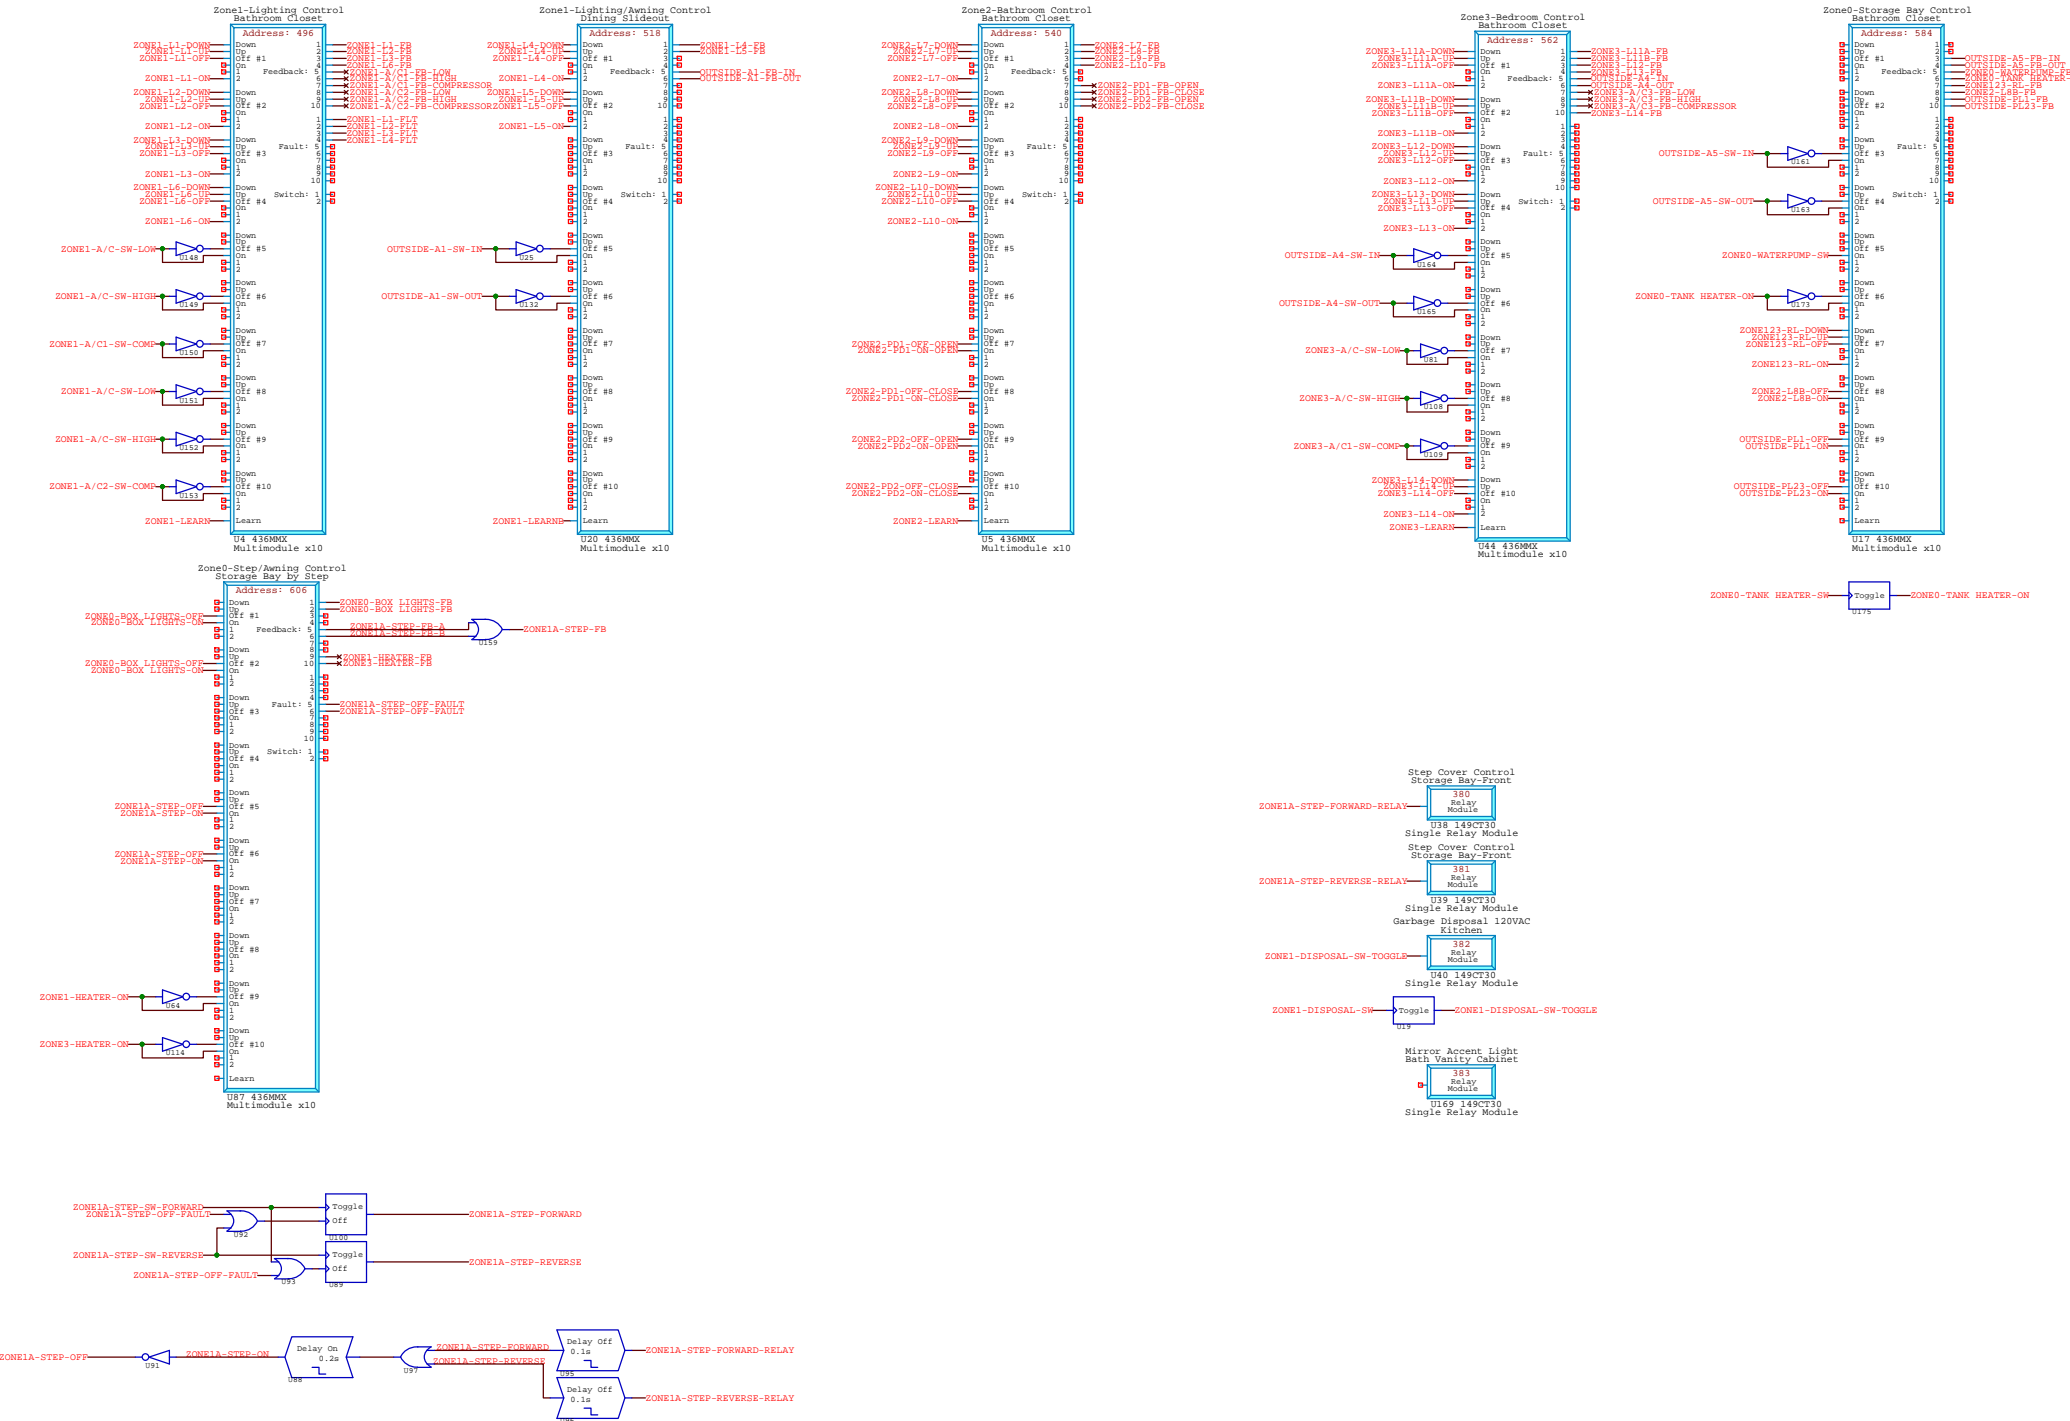

Output Loads

Pocket Door Controls

Lighting Dimmer Controls

Monitor/Sensors

- 1-Green/Black(Yellow)
- 2-Red
- 3-Green
- 4-White/Black(Purple)
- 5-Orange
- 6-Black
- 7-Red/Black(Brown)
- 8-White
- 9-Blue

Feedback