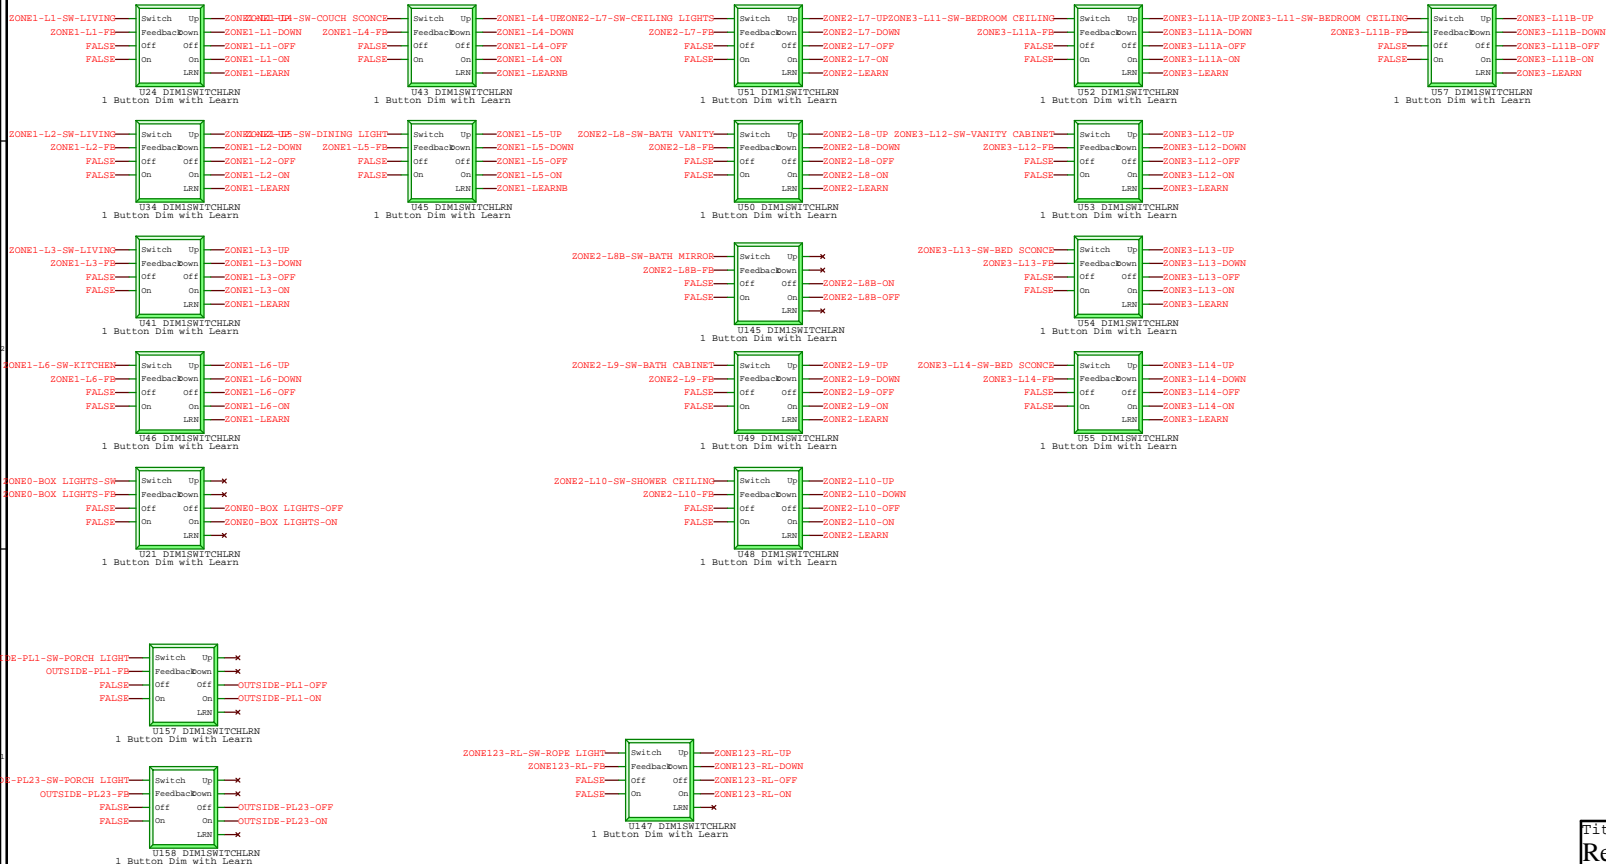

Output Loads

Pocket Door Controls

Lighting Dimmer Controls

Monitor/Sensors

- 1-Green/Black(Yellow)
- 2-Red
- 3-Green
- 4-White/Black(Purple)
- 5-Orange
- 6-Black
- 7-Red/Black(Brown)
- 8-White
- 9-Blue

Feedback