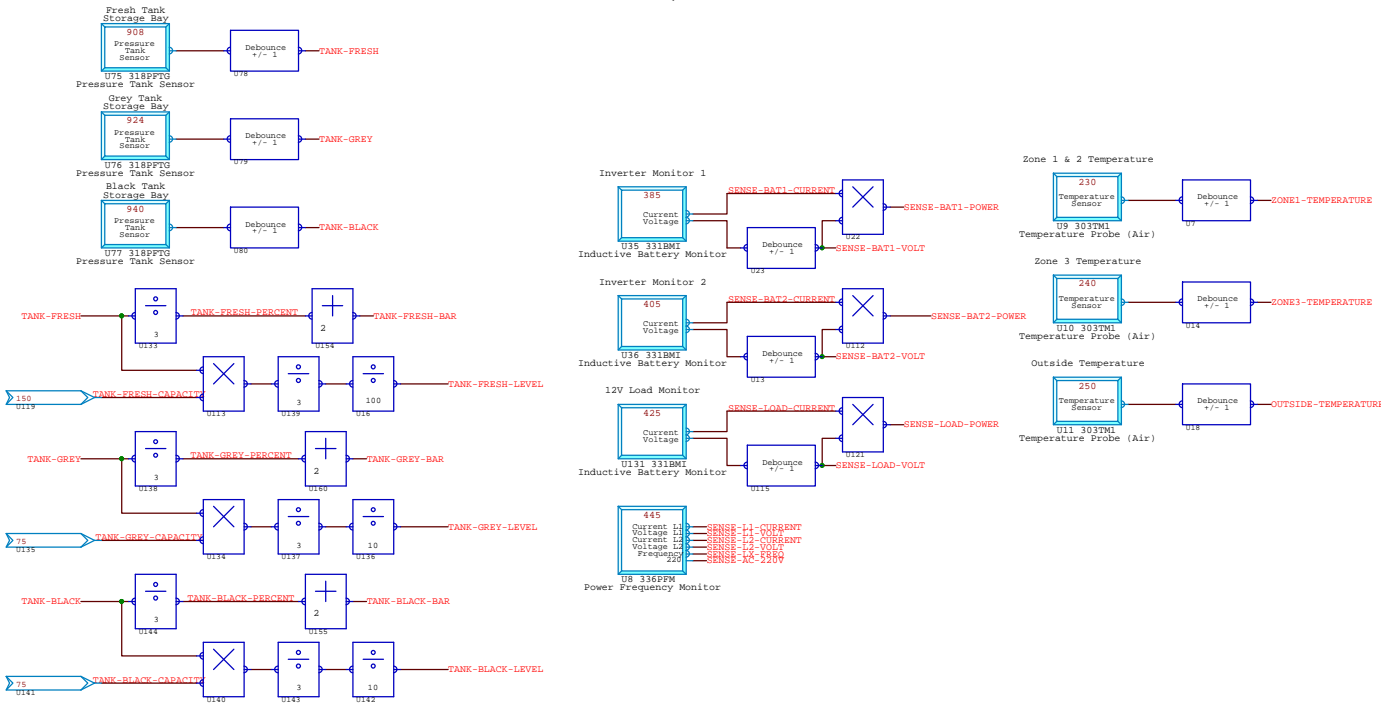

Output Loads

Pocket Door Controls

Lighting Dimmer Controls

Monitor/Sensors

- 1-Green/Black(Yellow)
- 2-Red
- 3-Green
- 4-White/Black(Purple)
- 5-Orange
- 6-Black
- 7-Red/Black(Brown)
- 8-White
- 9-Blue

Feedback