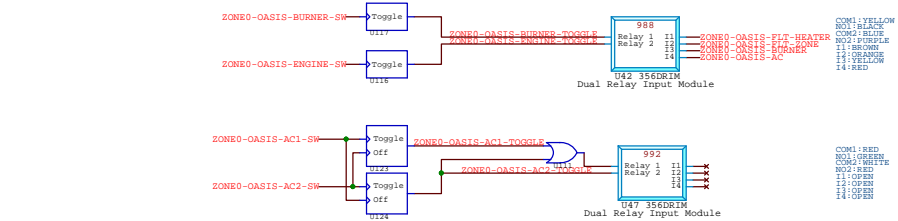

Output Loads

Pocket Door Controls

Lighting Dimmer Controls

Monitor/Sensors

- 1-Green/Black(Yellow)
- 2-Red
- 3-Green
- 4-White/Black(Purple)
- 5-Orange
- 6-Black
- 7-Red/Black(Brown)
- 8-White
- 9-Blue

Feedback