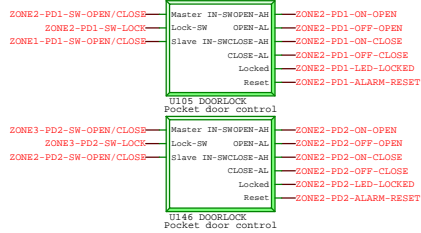

Input and Control

Output Loads

Pocket Door Controls

Lighting Dimmer Controls

Monitor/Sensors