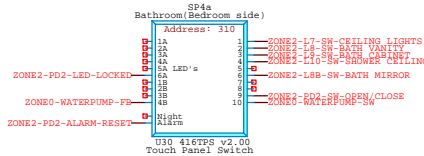

Input and Control

Output Loads

Pocket Door Controls

Lighting Dimmer Controls

Monitor/Sensors