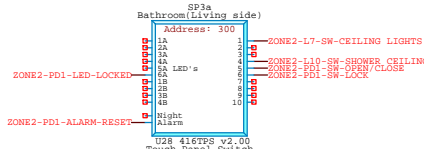

Input and Control

Output Loads

Pocket Door Controls

Lighting Dimmer Controls

Monitor/Sensors