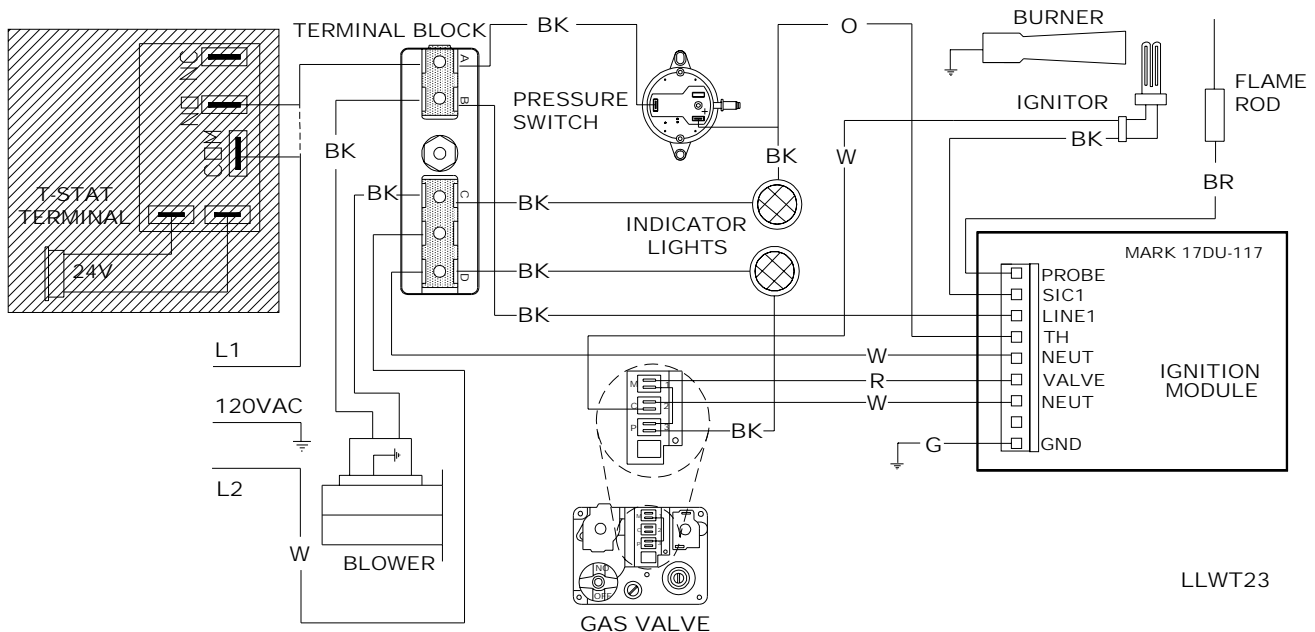

Alternative Wiring Diagrams

For 24VAO (Internal Relay Option), and Retail Super Centers.

BLOCK DIAGRAM - MARK17DU-117 WITH LIGHTS

LLWT39

If any of the original wire as supplied with the appliance must be replaced, it must be replaced with wiring material having a temperature rating of at least 105°C.

For Obsolete Dual Switch Line Voltage, and 24VAO.

BLOCK DIAGRAM - MARK17DU-117 WITH LIGHTS

LLWT23