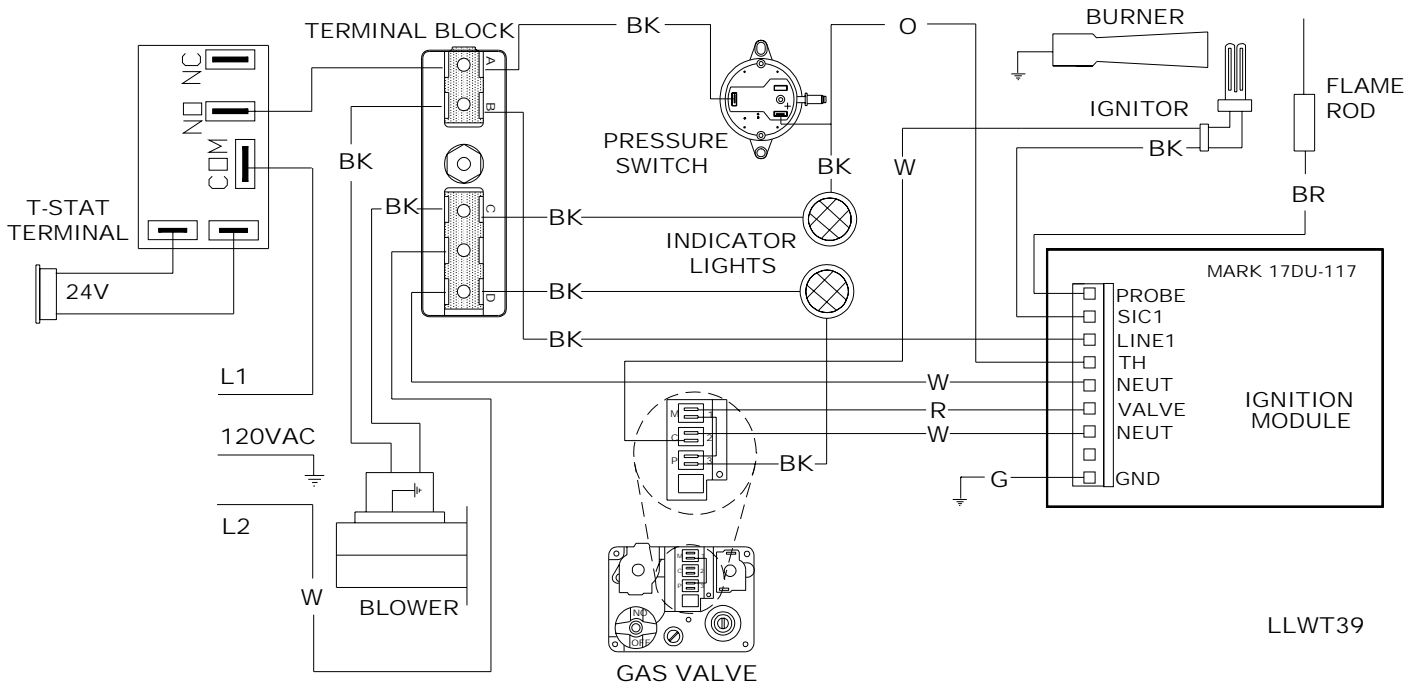

Alternative Wiring Diagrams

For 24VAO (Internal Relay Option), and Retail Super Centers.

BLOCK DIAGRAM - MARK17DU-117 WITH LIGHTS

LLWT39

If any of the original wire as supplied with the appliance must be replaced, it must be replaced with wiring material having a temperature rating of at least 105°C.

For Obsolete Dual Switch Line Voltage, and 24VAO.

BLOCK DIAGRAM - MARK17DU-117 WITH LIGHTS

LLWT23