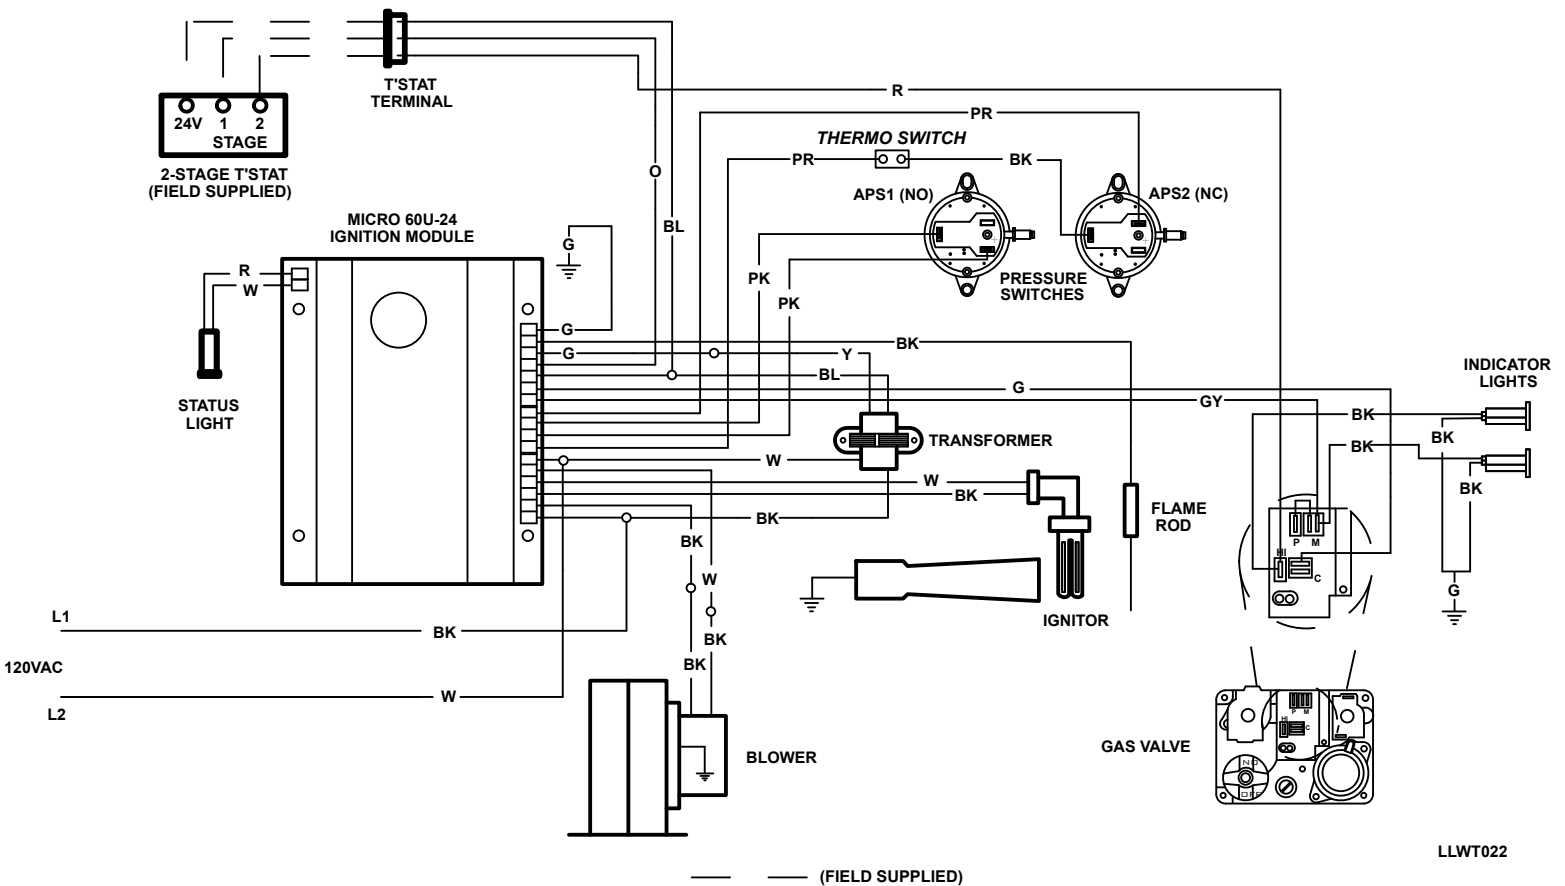

MICRO 60U-24 WITH THERMO SWITCH

MICRO 60U-24 LADDER DIAGRAM

MICRO 60U-24 BLOCK DIAGRAM

MICRO 60U-24

WITH HLRB RELAY BOARD & THERMO SWITCH

MICRO 60U-24 LADDER DIAGRAM - WITH RELAY BOARD

MICRO 60U-24 BLOCK DIAGRAM - WITH RELAY BOARD