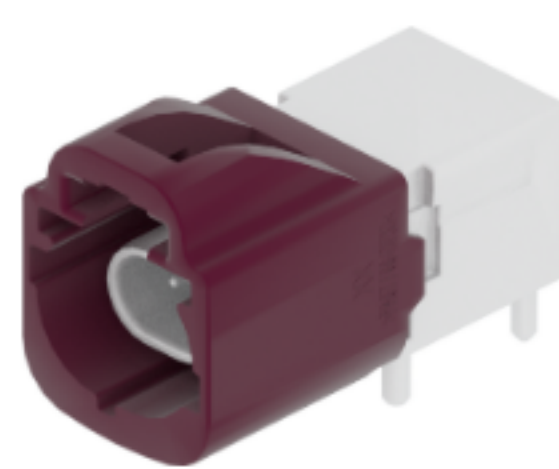

SEARCH KEYWORD, PART NUMBER 

Part Number: 12047782
Application: Commercial Vehicles (Trucks)
Product Name: [Metri-Pack 150 Series](#)
3 Way M M/P 150 Unsealed

 [Share](#)  [Print](#) [Contact Us About This Item](#)

GET SAMPLES 

ATTRIBUTES DOCUMENTS ECAD COMPATIBLE PARTS

Attributes

Product Family Metri-Pack	Height (mm) 10.1
Product Series 150 Series	Color BLACK
Max. operating temperature +125°C	Primary Locking Mechanism CAVITY LOCK
Min. operating temperature -40°C	Weight (g) 1.89696
No. of Ways 3	Terminal 1 Size 1.5
Cable Exit Orientation 180°	Sealing Unsealed
Gender Male	Primary Material PA 66
Length (mm) 33	Coding/Index 101
Width (mm) 15.4	

Other Products

35829171
2 Way Male 0.5 Unsealed Green

35829170
2 Way Male 0.5 Unsealed Violet

35829169
2 Way Male 0.5 Unsealed Blue

RESOURCE-CENTER-ITEM
COV CONN CLIP CDT BLACK

Next Steps

Keep pace with where mobility is going.