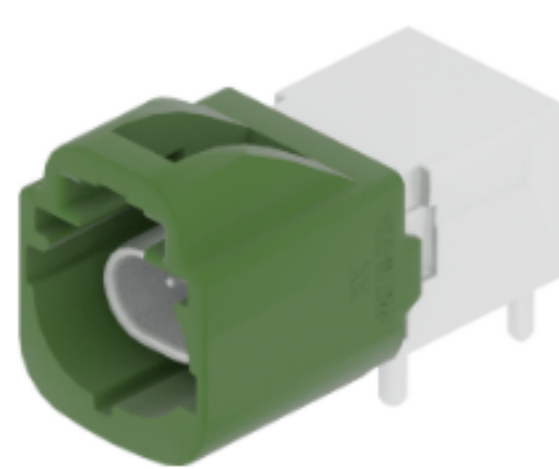

SEARCH KEYWORD, PART NUMBER 

Part Number: 12047782
Application: Commercial Vehicles (Trucks)
Product Name: [Metri-Pack 150 Series](#)
3 Way M M/P 150 Unsealed

 [Share](#)  [Print](#) [Contact Us About This Item](#)

GET SAMPLES 

ATTRIBUTES DOCUMENTS ECAD COMPATIBLE PARTS

Attributes

Product Family Metri-Pack	Height (mm) 10.1
Product Series 150 Series	Color BLACK
Max. operating temperature +125°C	Primary Locking Mechanism CAVITY LOCK
Min. operating temperature -40°C	Weight (g) 1.89696
No. of Ways 3	Terminal 1 Size 1.5
Cable Exit Orientation 180°	Sealing Unsealed
Gender Male	Primary Material PA 66
Length (mm) 33	Coding/Index 101
Width (mm) 15.4	

Other Products

35829171
2 Way Male 0.5 Unsealed Green

35829170
2 Way Male 0.5 Unsealed Violet

35829169
2 Way Male 0.5 Unsealed Blue

RESOURCE-CENTER-ITEM
COV CONN CLIP CDT BLACK

Next Steps

Keep pace with where mobility is going.