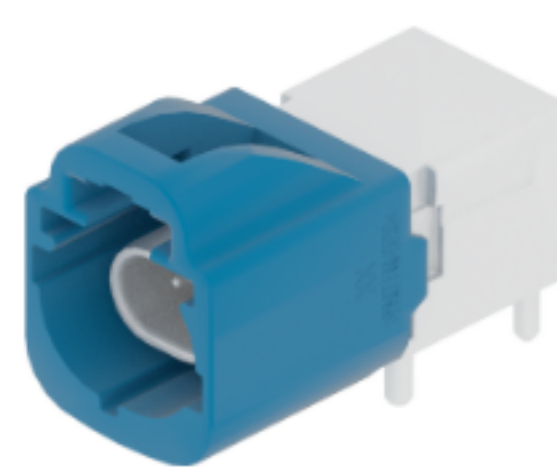

SEARCH KEYWORD, PART NUMBER 

Part Number: 12047782
Application: Commercial Vehicles (Trucks)
Product Name: [Metri-Pack 150 Series](#)
3 Way M M/P 150 Unsealed

 [Share](#)  [Print](#) [Contact Us About This Item](#)

GET SAMPLES 

ATTRIBUTES DOCUMENTS ECAD COMPATIBLE PARTS

Attributes

Product Family Metri-Pack	Height (mm) 10.1
Product Series 150 Series	Color BLACK
Max. operating temperature +125°C	Primary Locking Mechanism CAVITY LOCK
Min. operating temperature -40°C	Weight (g) 1.89696
No. of Ways 3	Terminal 1 Size 1.5
Cable Exit Orientation 180°	Sealing Unsealed
Gender Male	Primary Material PA 66
Length (mm) 33	Coding/Index 101
Width (mm) 15.4	

Other Products

35829171
2 Way Male 0.5 Unsealed Green

35829170
2 Way Male 0.5 Unsealed Violet

35829169
2 Way Male 0.5 Unsealed Blue

RESOURCE-CENTER-ITEM
COV CONN CLIP CDT BLACK

Next Steps

Keep pace with where mobility is going.